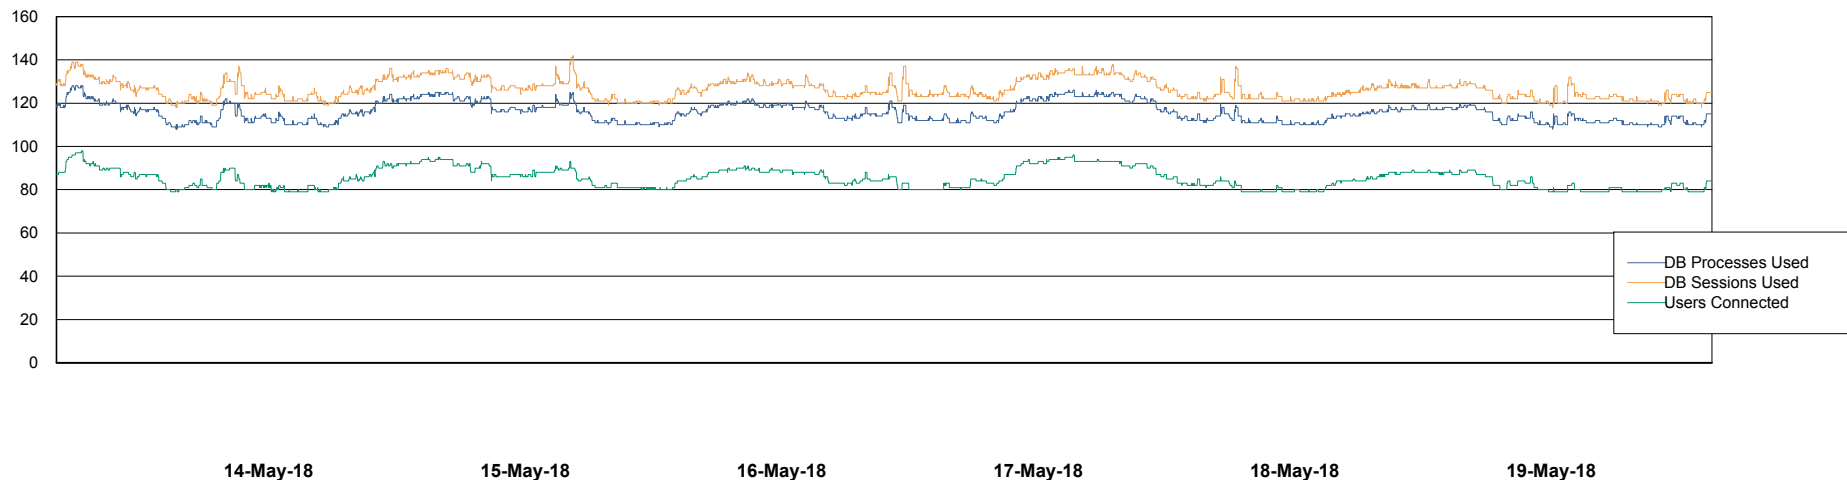

Harddisk Usage FIS_PRD_ORACLE2

	Free disk space on c: (%)	Total disk space on c: (Gb)	Free disk space on l: (%)	Total disk space on l: (Gb)	Free disk space on o: (%)	Total disk space on o: (Gb)
19-May-18	70	279	18	279	12	373
18-May-18	70	279	18	279	12	373
17-May-18	70	279	18	279	12	373
16-May-18	70	279	18	279	12	373
15-May-18	70	279	18	279	12	373
14-May-18	70	279	18	279	12	373
13-May-18	70	279	18	279	12	373

Weekly SLA Customer Report

Customer FIS_Production
Database ID 46

Database Performance FISDB_Production

Weekly SLA Customer Report

Customer FIS_Production
Database ID 46

Database Performance FISDB_Standby

Weekly SLA Customer Report