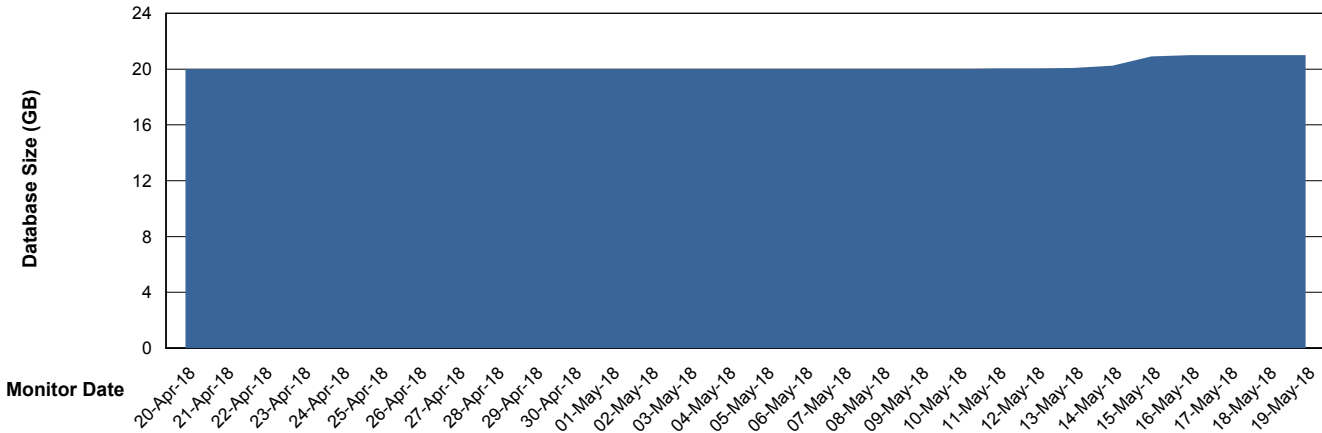

## Database Performance ECLDB\_Production

# Weekly SLA Customer Report

Customer ECL Production  
 Database ID 77

**DATABASE SIZE** ECLDB\_Production

**Database growth over last month**

**Database Tablespace** ECLDB\_Production

Date	Tablespace Name	Filesize (Gb)	Usedsize (Gb)	Percentage free
19-May-18	ABSDATA	22	18	18
	INDX	8	0	100
18-May-18	ABSDATA	22	18	18
	INDX	8	0	100
17-May-18	ABSDATA	22	18	18
	INDX	8	0	100
16-May-18	ABSDATA	22	18	18
	INDX	8	0	100
15-May-18	ABSDATA	22	18	18
	INDX	8	0	100
14-May-18	ABSDATA	22	18	18
	INDX	8	0	100
13-May-18	ABSDATA	22	18	18
	INDX	8	0	100