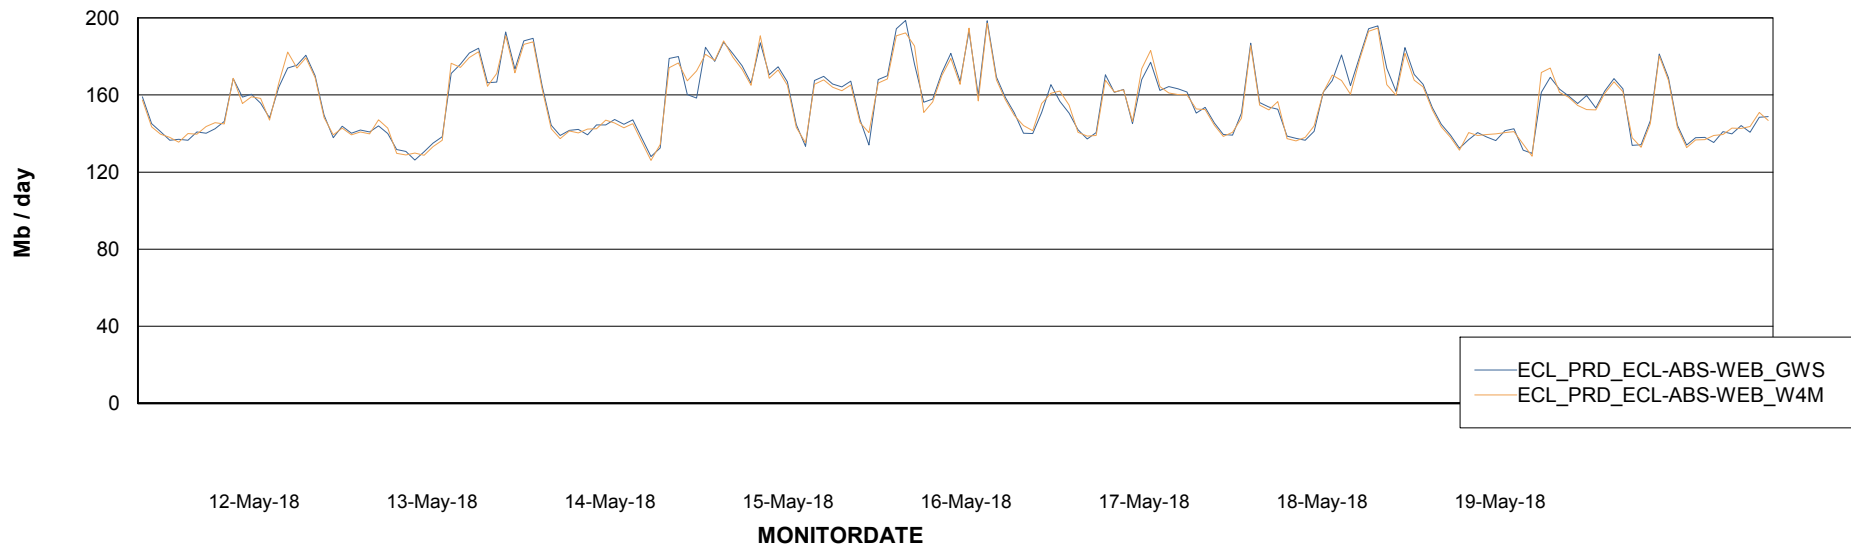

ABSolute Web Component Services

Avg memory used per ABS Web component