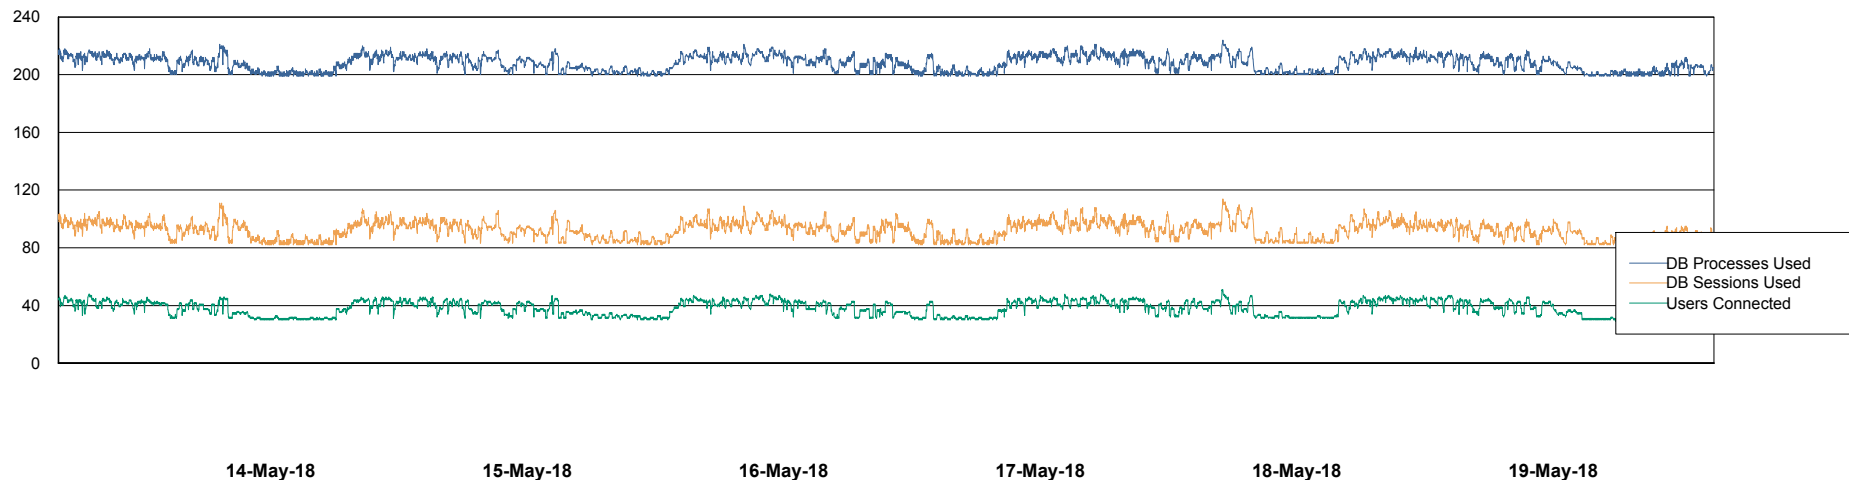

Database Performance ECLDB_Production