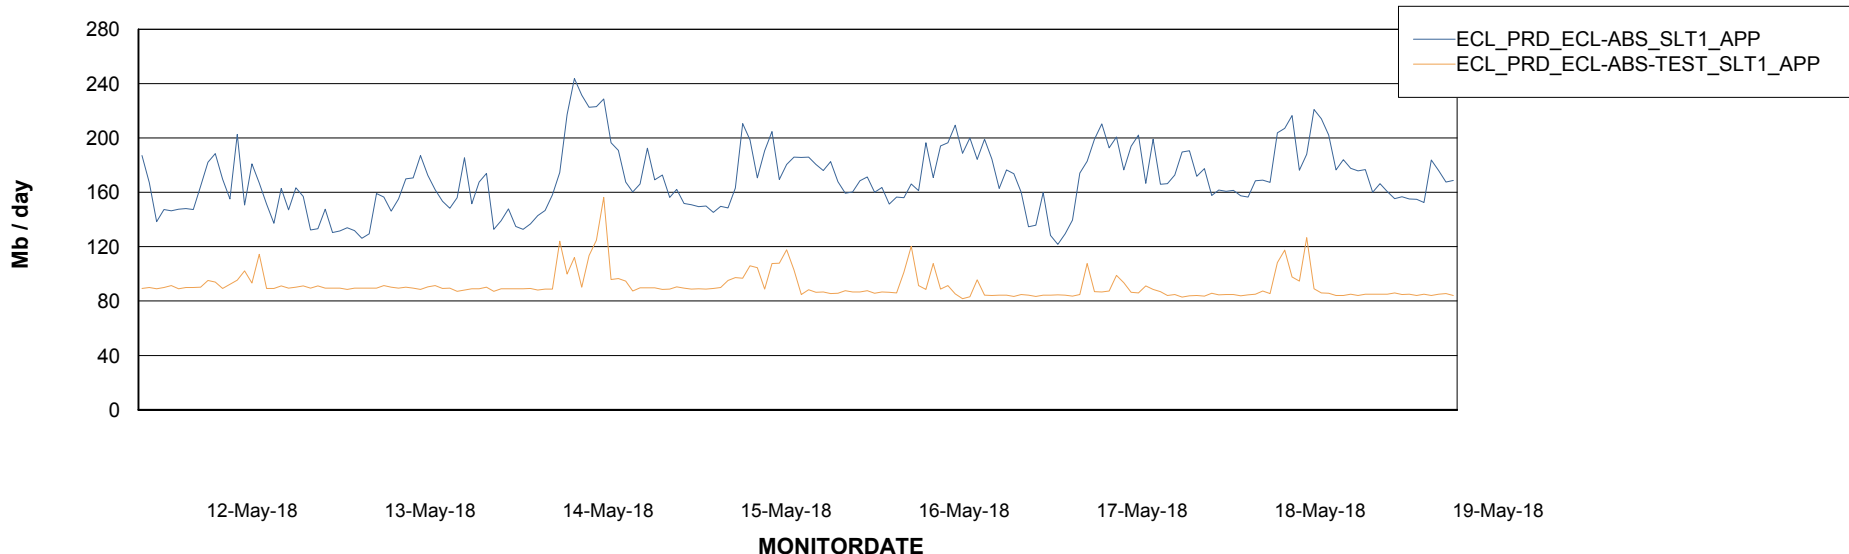

ABSSolute Application Server Services

Avg memory used per ABS Server Service