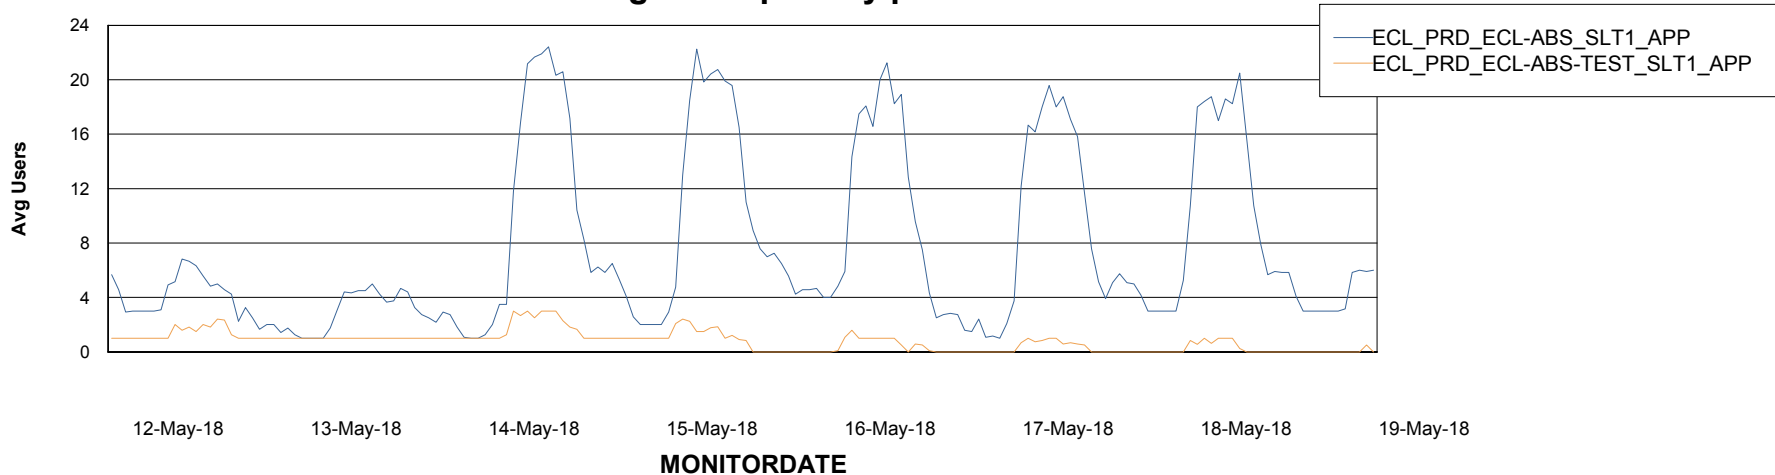

Avg users per day per ABS server