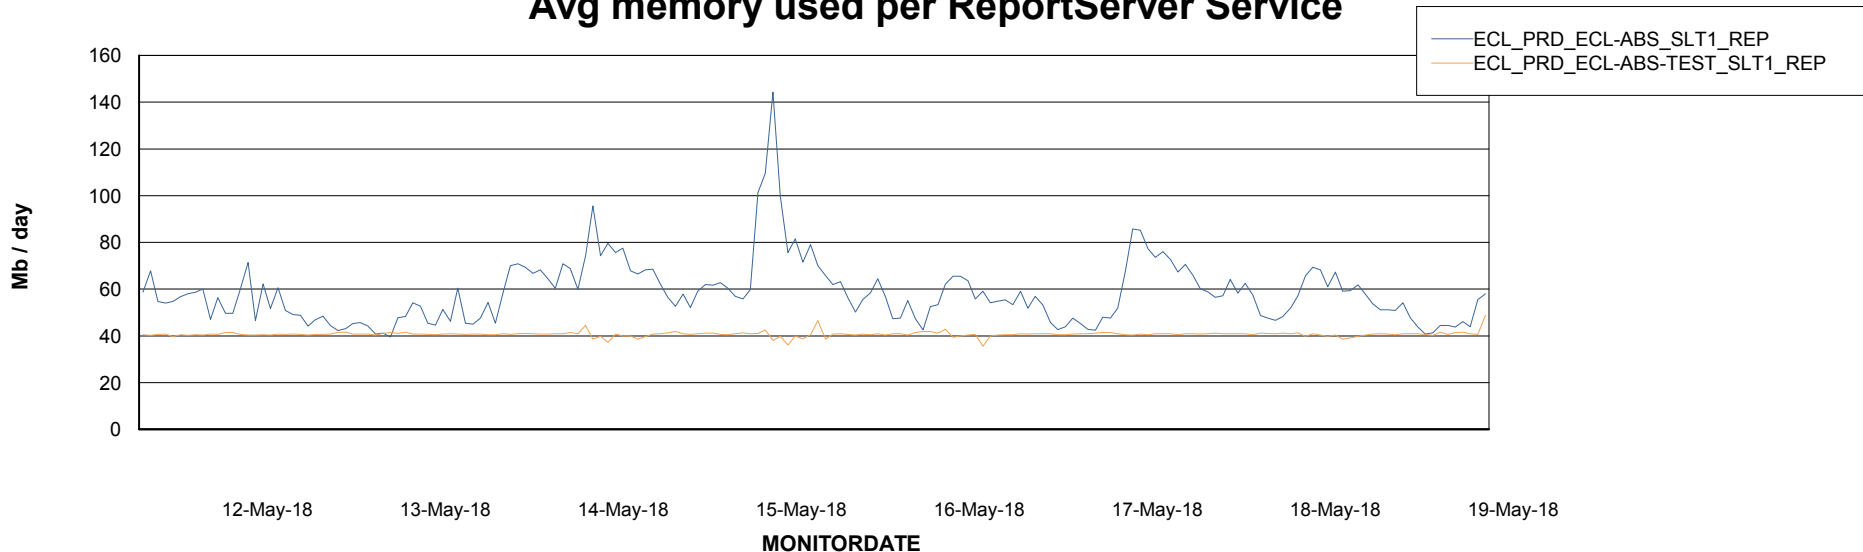

ABSSolute Application ReportServer Services

Avg memory used per ReportServer Service