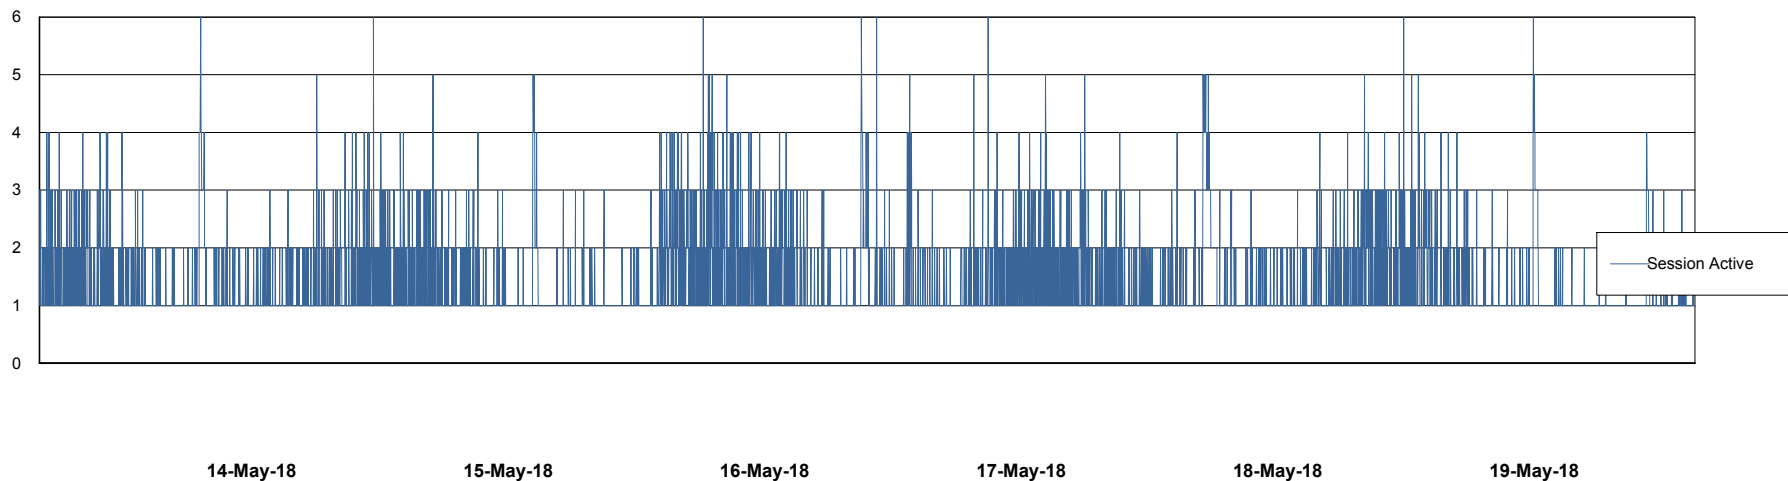

Database Performance ECLDB_Production