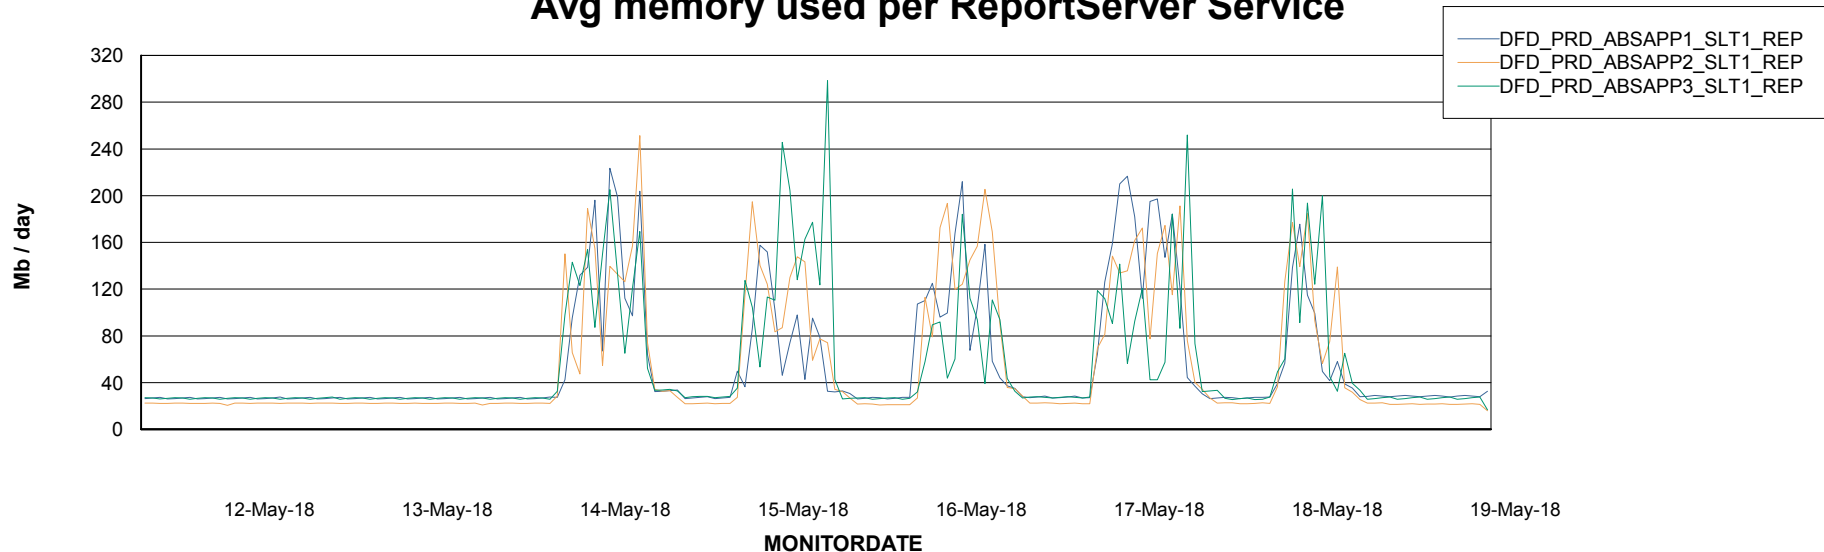

ABSSolute Application ReportServer Services

Avg memory used per ReportServer Service