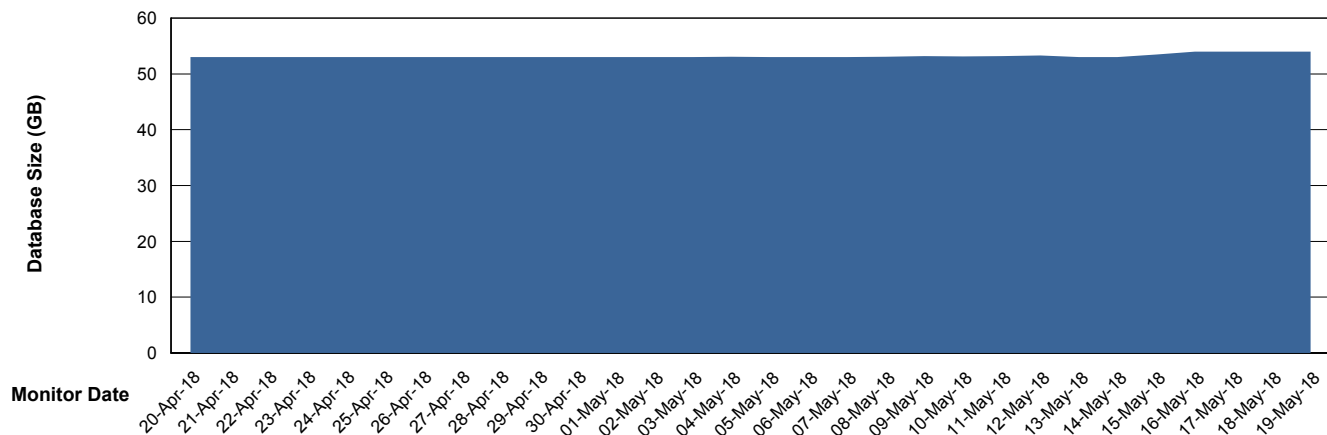

DATABASE SIZE DFDDDBI_Production

Database growth over last month