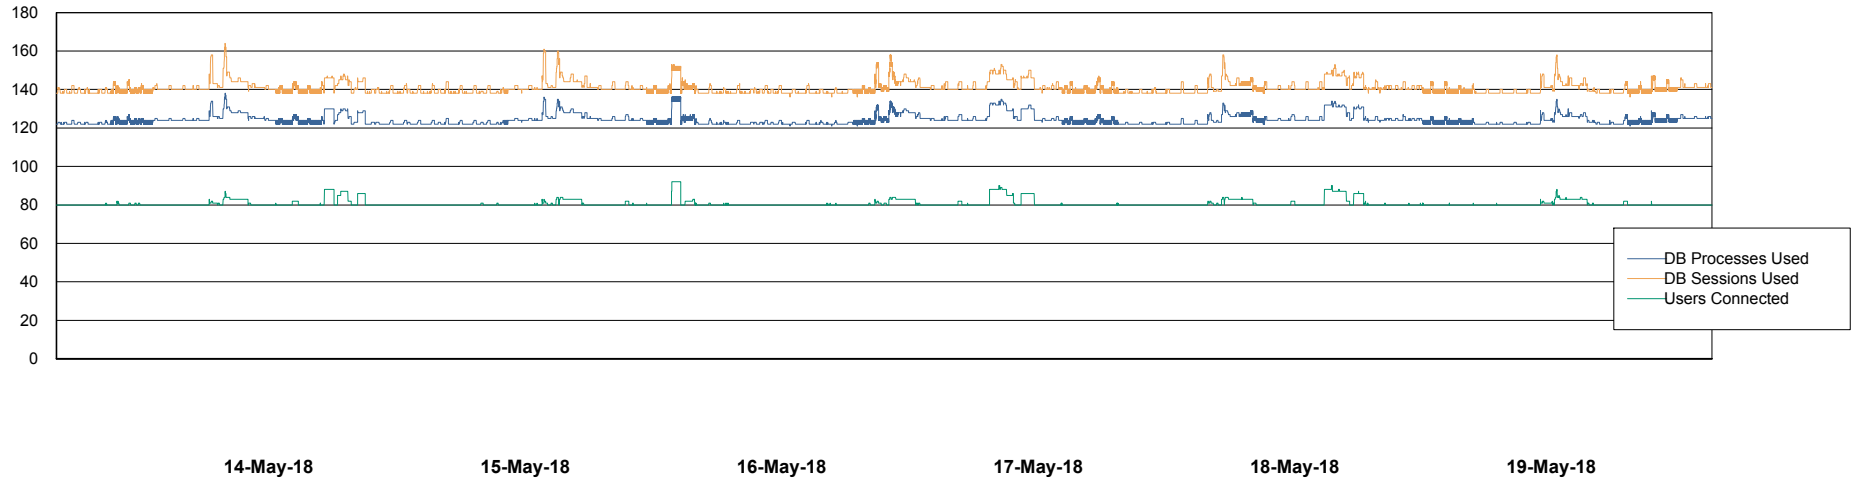

Database Performance DFDDB_Production