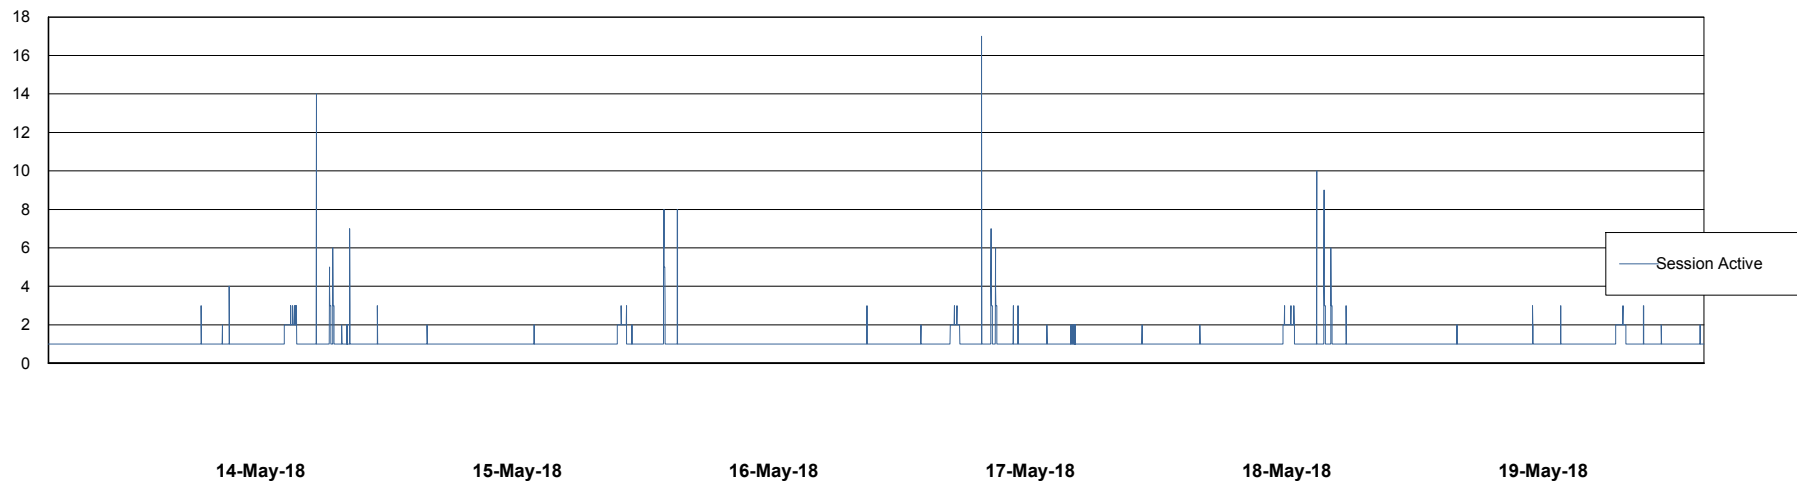

Database Performance DFDDDBI_Production