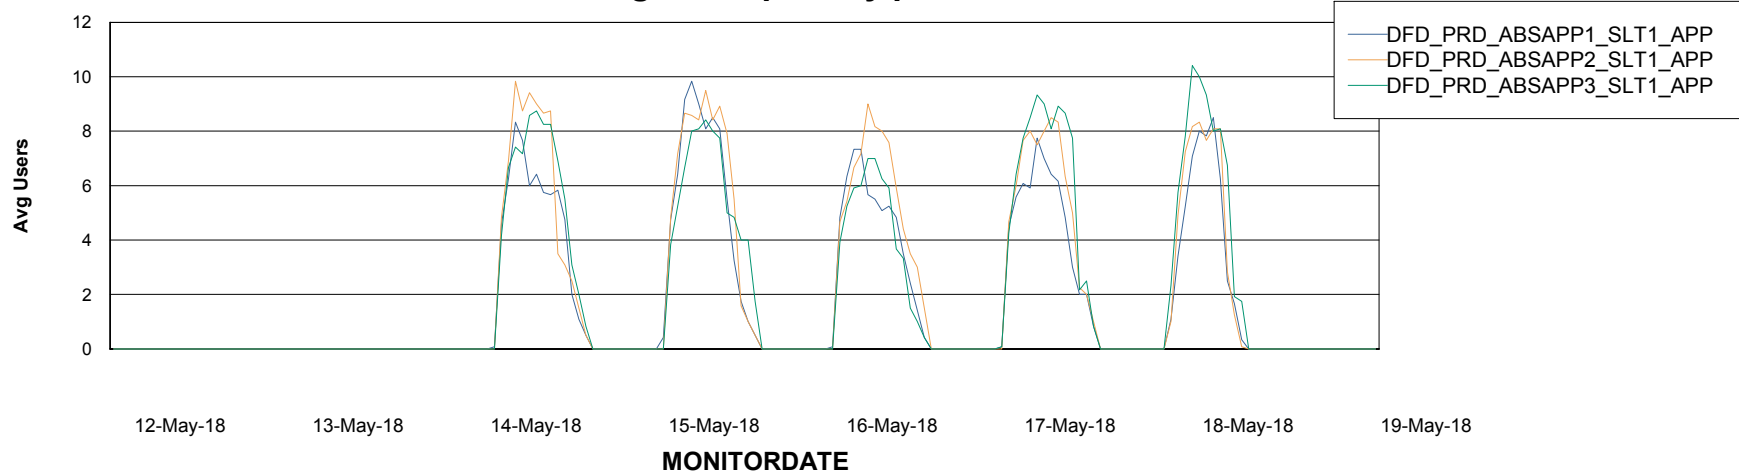

Avg users per day per ABS server