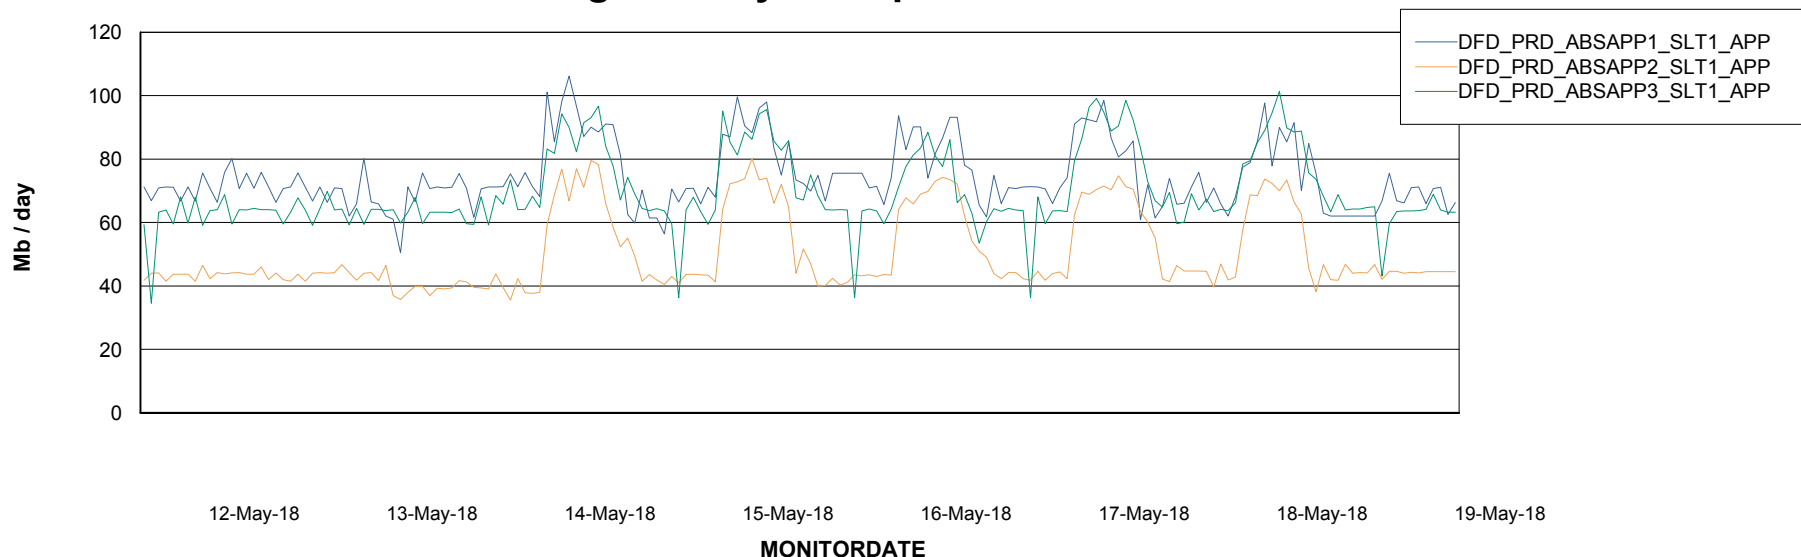

ABSSolute Application Server Services

Avg memory used per ABS Server Service