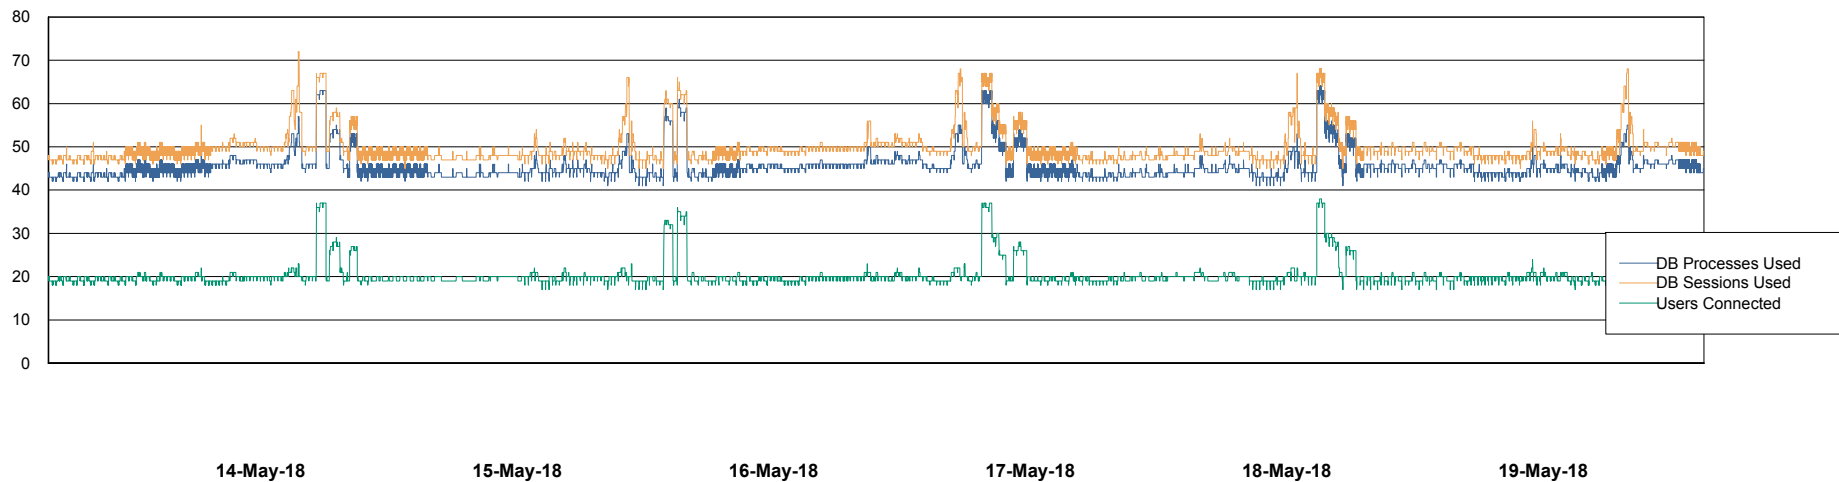

Database Performance DFDDDBI_Production