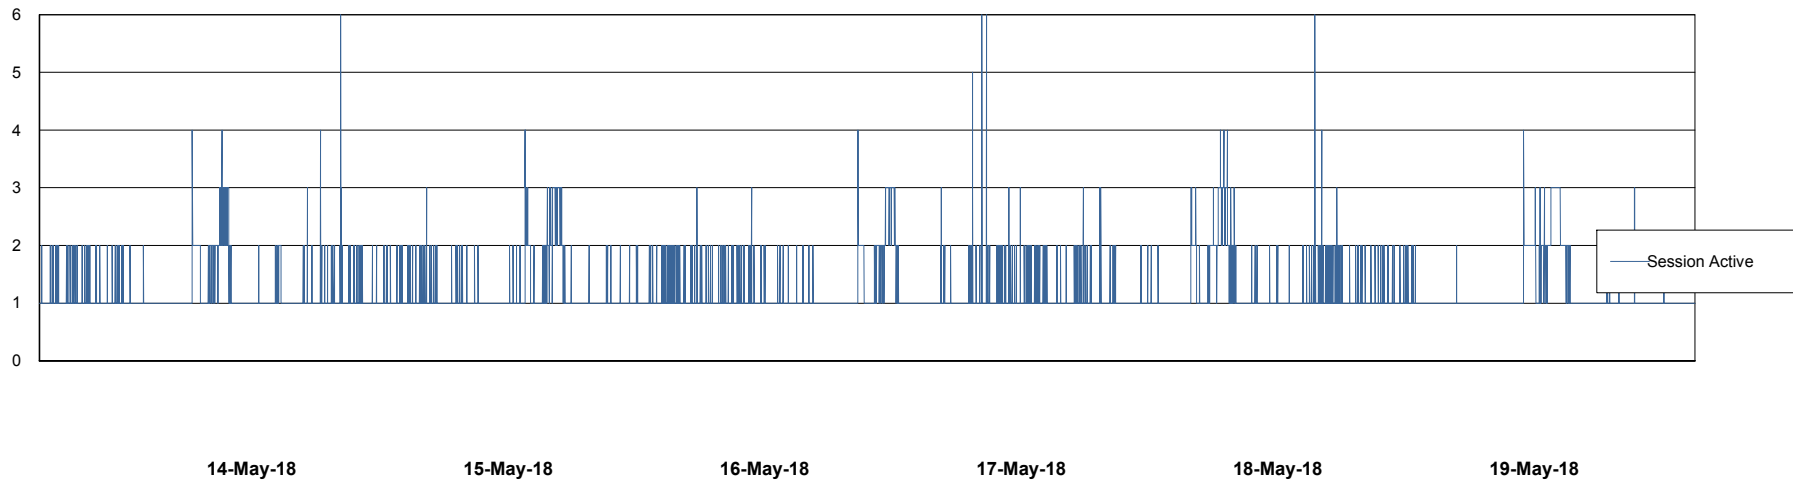

Database Performance DFDDB_Production