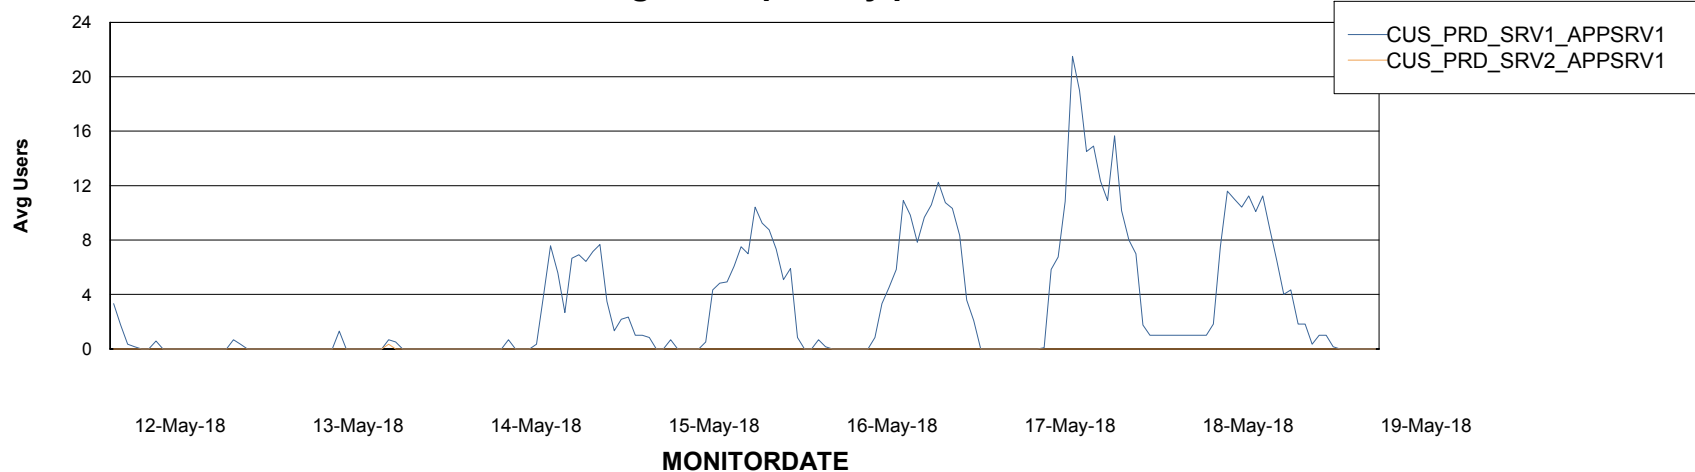

Weekly SLA Customer Report

Customer CUS Production
Database ID 84

ABSSolute Application Server Services

Avg memory used per ABS Server Service

Avg users per day per ABS server

Weekly SLA Customer Report

Customer CUS Production
Database ID 84