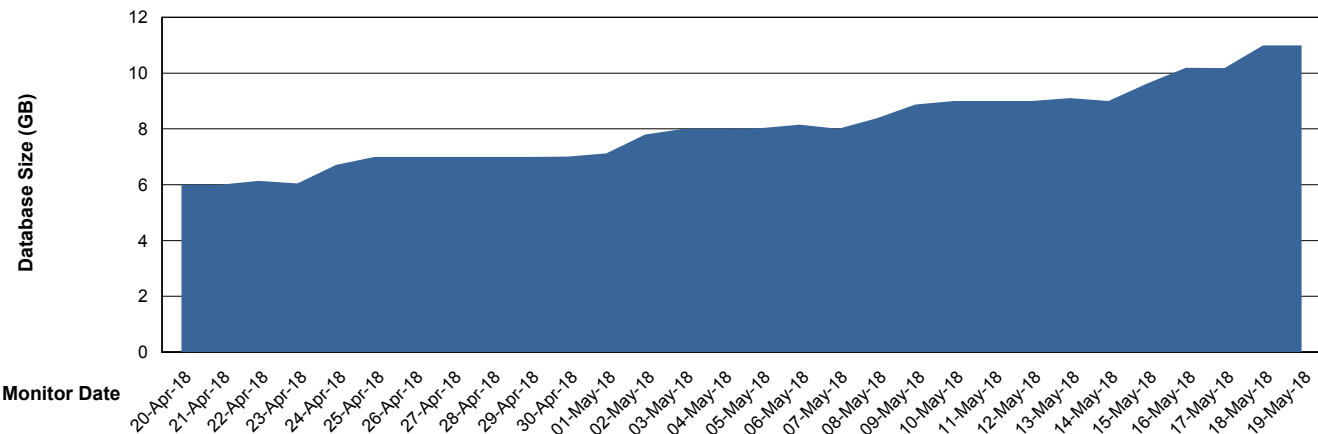

Database growth over last month

Database Tablespace CUS_ProdDB_Primary

Date	Tablespace Name	Filesize (Gb)	Usedsize (Gb)	Percentage free
19-May-18	ABSDATA	8	4	50
	INDX	8	0	100
18-May-18	ABSDATA	8	4	50
	INDX	8	0	100
17-May-18	ABSDATA	8	4	50
	INDX	8	0	100
16-May-18	ABSDATA	8	4	50
	INDX	8	0	100
15-May-18	ABSDATA	8	4	50
	INDX	8	0	100
14-May-18	ABSDATA	8	4	50
	INDX	8	0	100
13-May-18	ABSDATA	8	4	50
	INDX	8	0	100