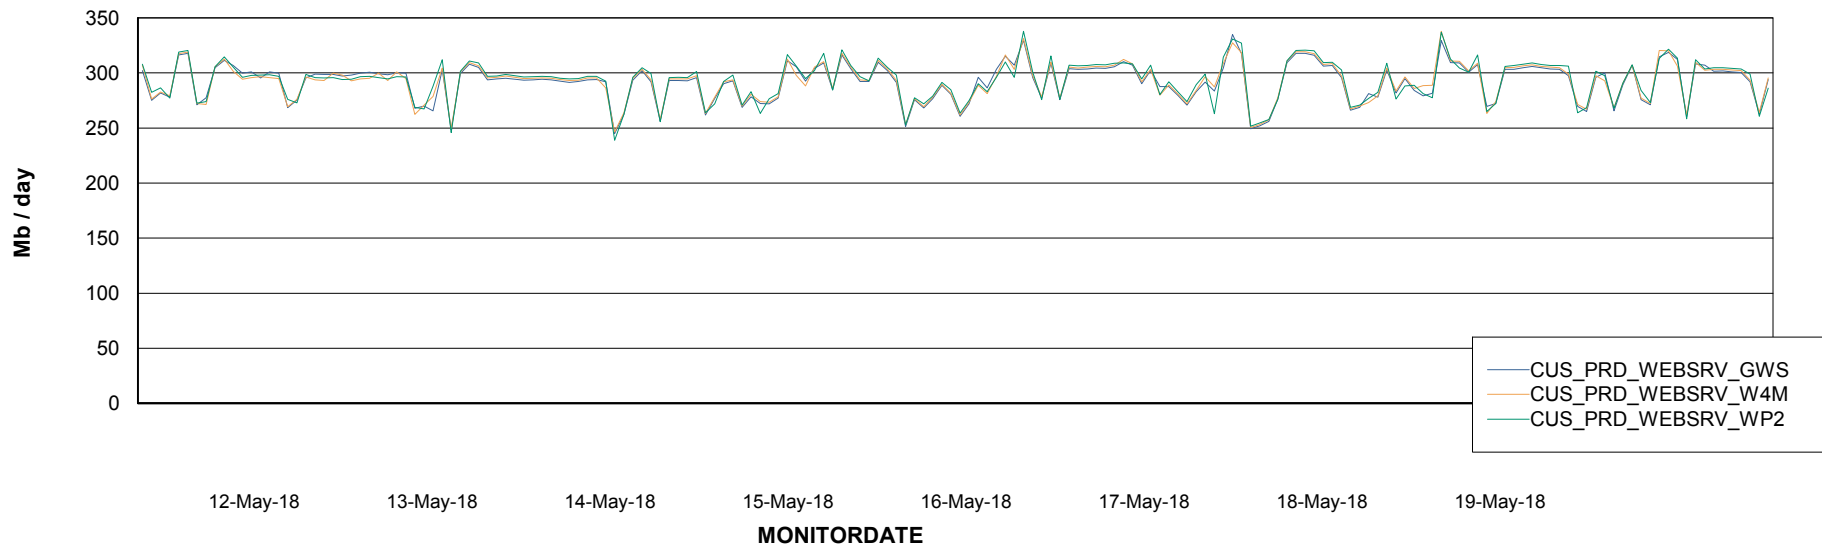

ABSSolute Web Component Services

Avg memory used per ReportServer Service

Weekly SLA Customer Report

Customer CUS Production
Database ID 84

ABSSolute Web Component Services

Avg memory used per ABS Web component