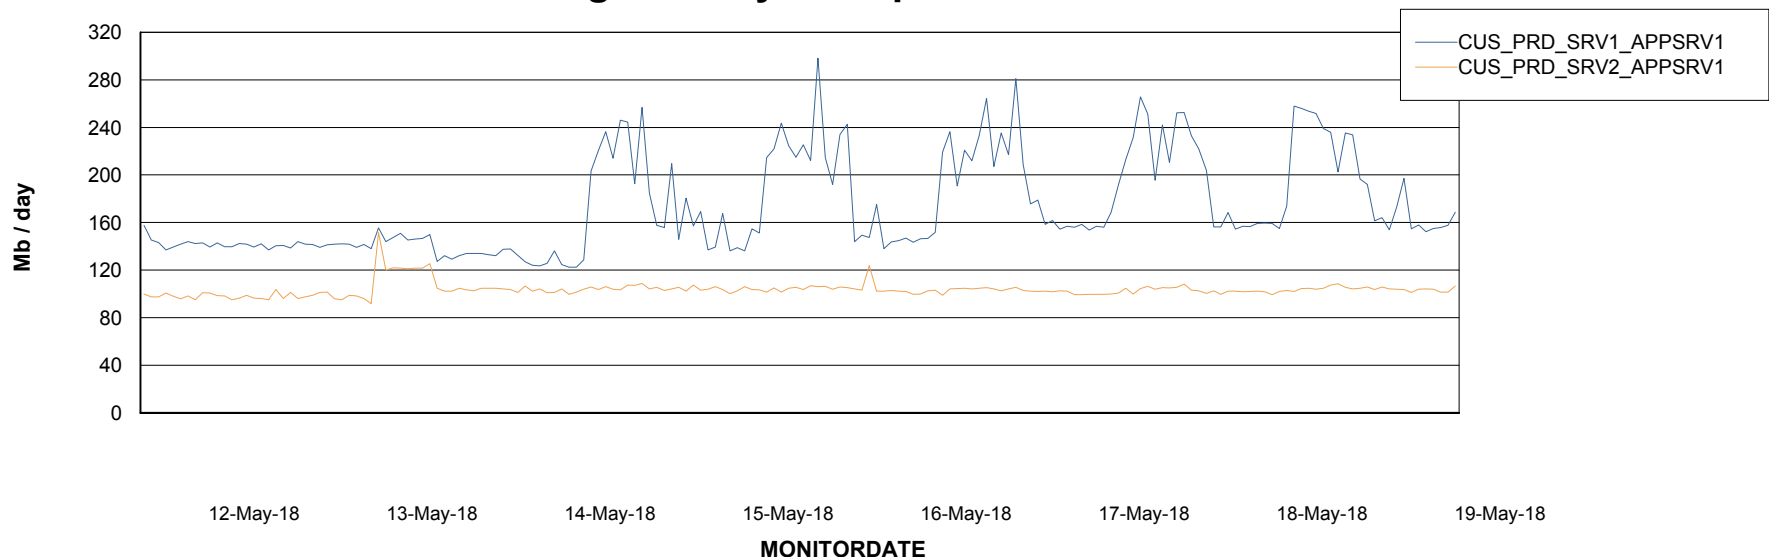

ABSSolute Application Server Services

Avg memory used per ABS Server Service