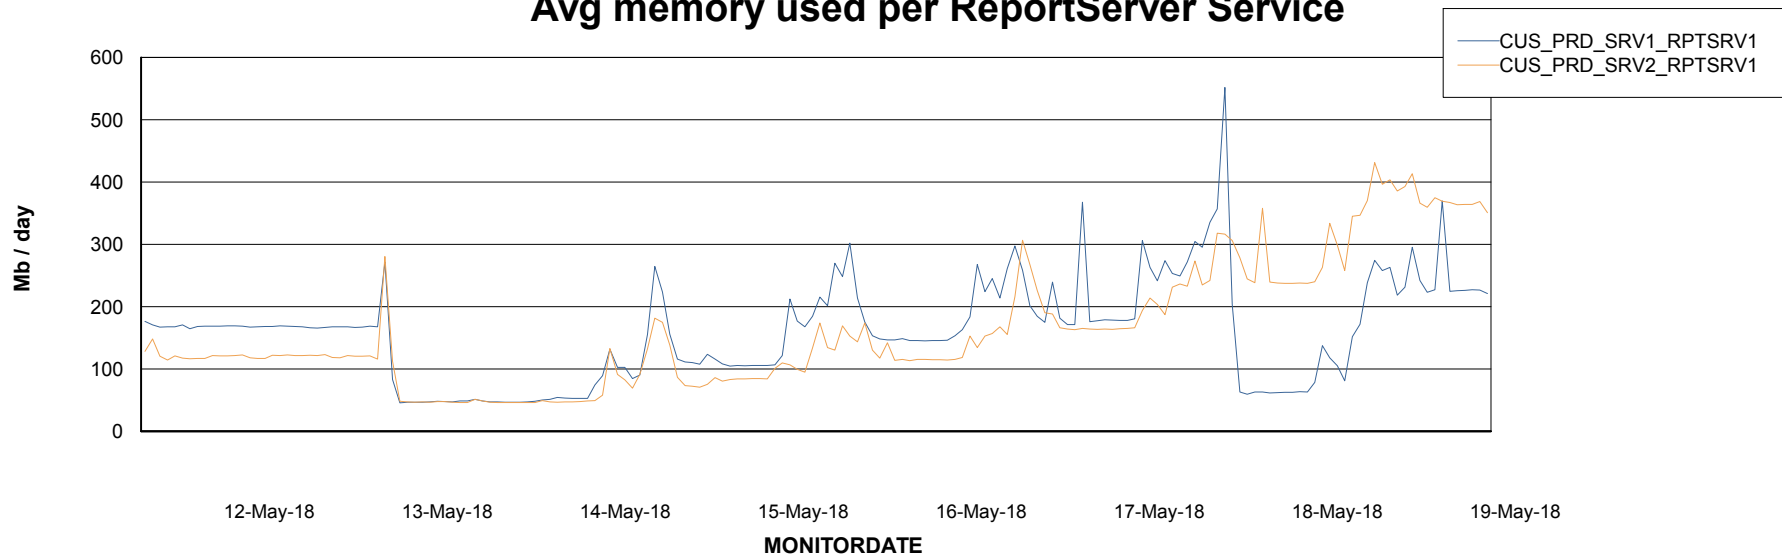

ABSSolute Web Component Services

Avg memory used per ReportServer Service