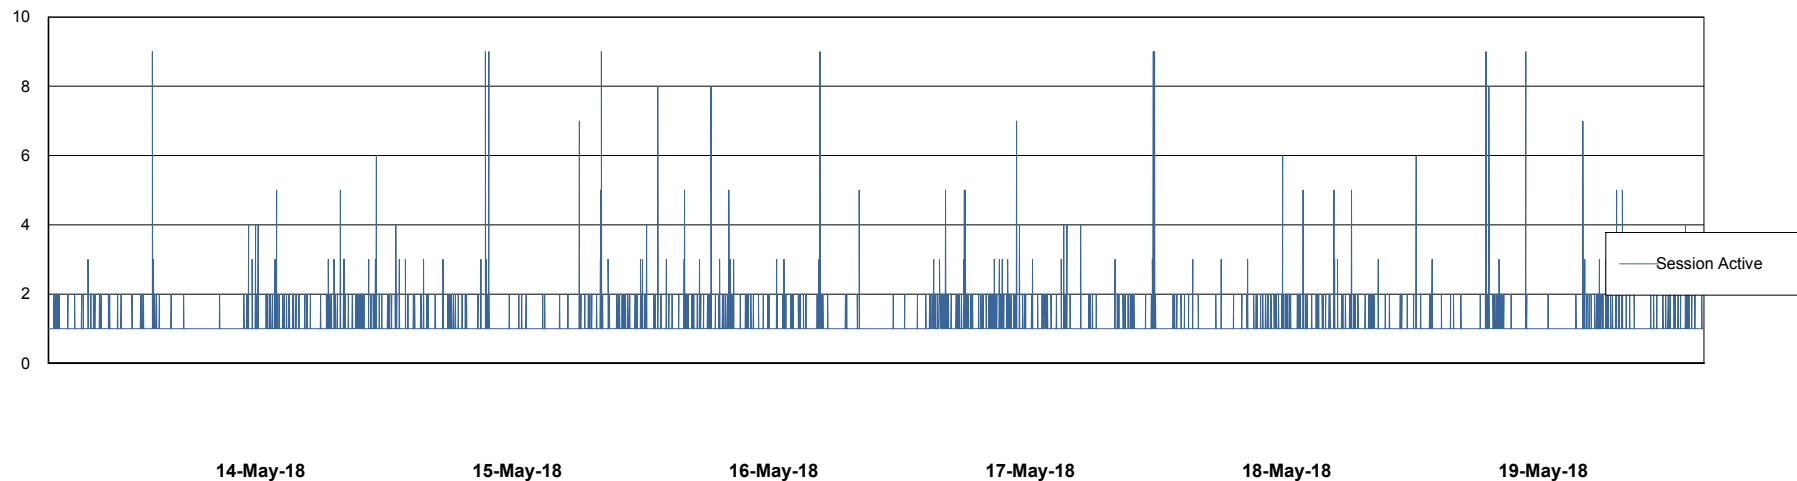

Weekly SLA Customer Report

Customer CSC_Production
Database ID 50

Database Performance CSCDB_Primary

14-May-18 15-May-18 16-May-18 17-May-18 18-May-18 19-May-18

14-May-18 15-May-18 16-May-18 17-May-18 18-May-18 19-May-18

Weekly SLA Customer Report

Customer CSC_Production
Database ID 50

Database Performance CSCDB_Standby

Weekly SLA Customer Report

Customer CSC_Production
 Database ID 50

DATABASE SIZE CSCDB_Primary

Database growth over last month