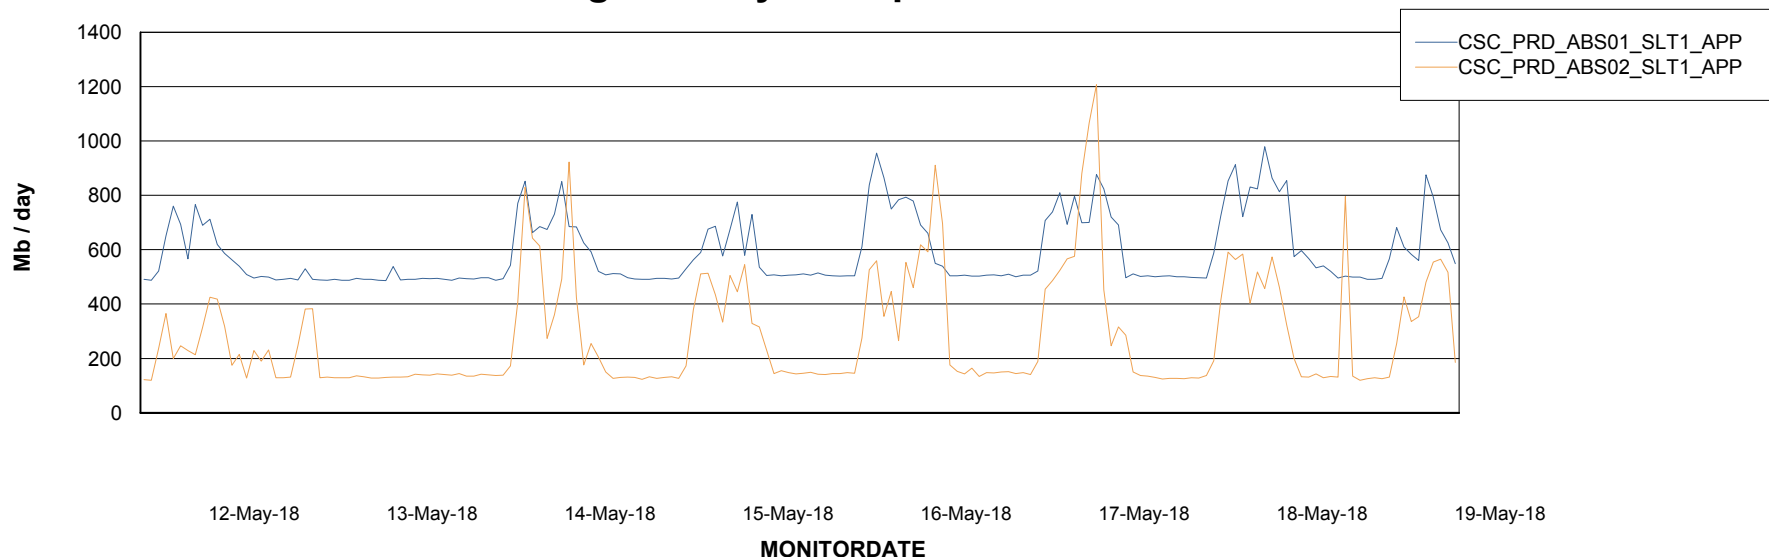

ABSSolute Application Server Services

Avg memory used per ABS Server Service