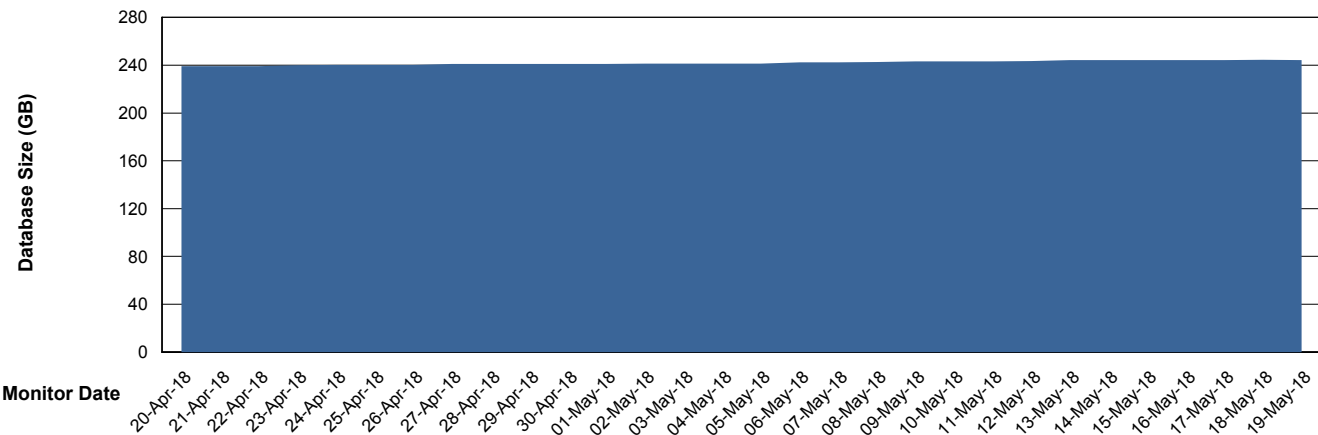

Weekly SLA Customer Report

Customer CSC_Production
Database ID 50

Database Performance CSCDB_Standby

Weekly SLA Customer Report

Customer CSC_Production
 Database ID 50

DATABASE SIZE CSCDB_Primary

Database growth over last month

Database Tablespace CSCDB_Primary

Date	Tablespace Name	Filesize (Gb)	Usedsize (Gb)	Percentage free
19-May-18	ABSDATA	127	90	29
	INDX	176	152	14
18-May-18	ABSDATA	127	90	29
	INDX	176	152	14
17-May-18	ABSDATA	127	90	29
	INDX	176	152	14
16-May-18	ABSDATA	127	90	29
	INDX	176	152	14
15-May-18	ABSDATA	127	90	29
	INDX	176	152	14
14-May-18	ABSDATA	127	90	29
	INDX	176	152	14
13-May-18	ABSDATA	127	90	29
	INDX	176	152	14