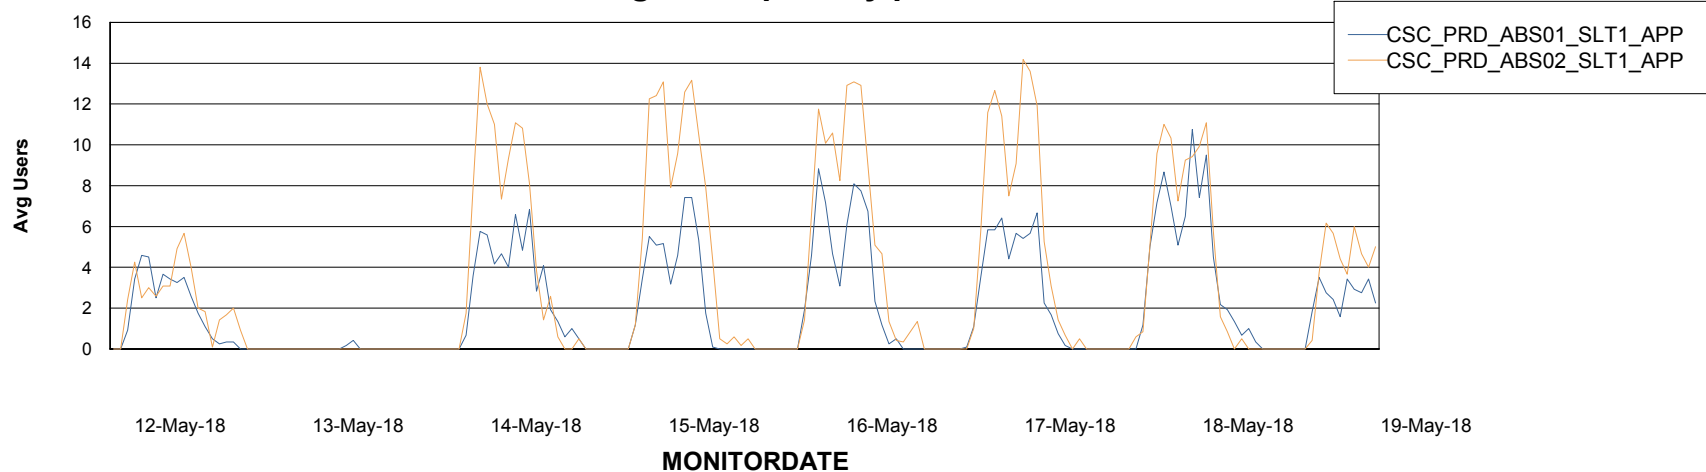

Avg users per day per ABS server