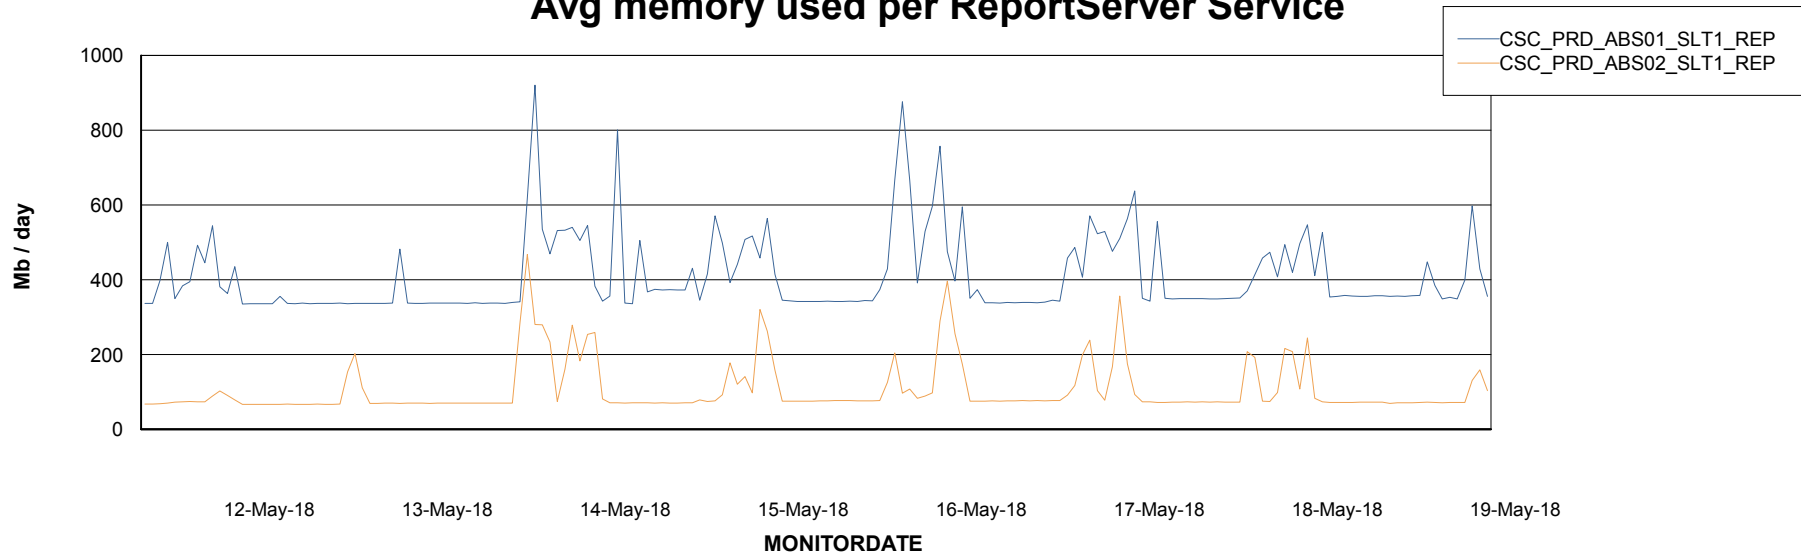

Avg memory used per ABS Server Service

Avg users per day per ABS server

Weekly SLA Customer Report

Customer CSC_Production
 Database ID 50

ABSSolute Application ReportServer Services

Avg memory used per ReportServer Service