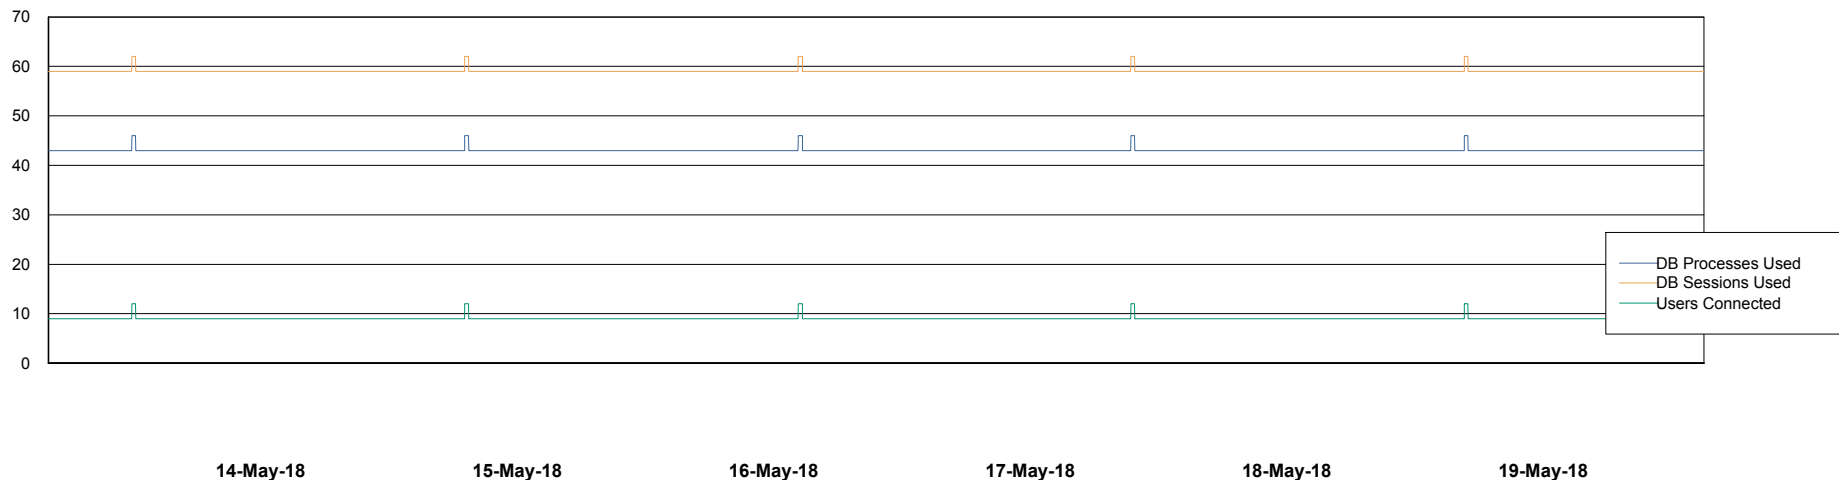

Weekly SLA Customer Report

Customer CSC_Production
Database ID 50

Database Performance CSCDB_Primary

14-May-18 15-May-18 16-May-18 17-May-18 18-May-18 19-May-18

14-May-18 15-May-18 16-May-18 17-May-18 18-May-18 19-May-18

Weekly SLA Customer Report

Customer CSC_Production
Database ID 50

Database Performance CSCDB_Standby

Weekly SLA Customer Report

Customer CSC_Production
 Database ID 50

DATABASE SIZE CSCDB_Primary

Database growth over last month