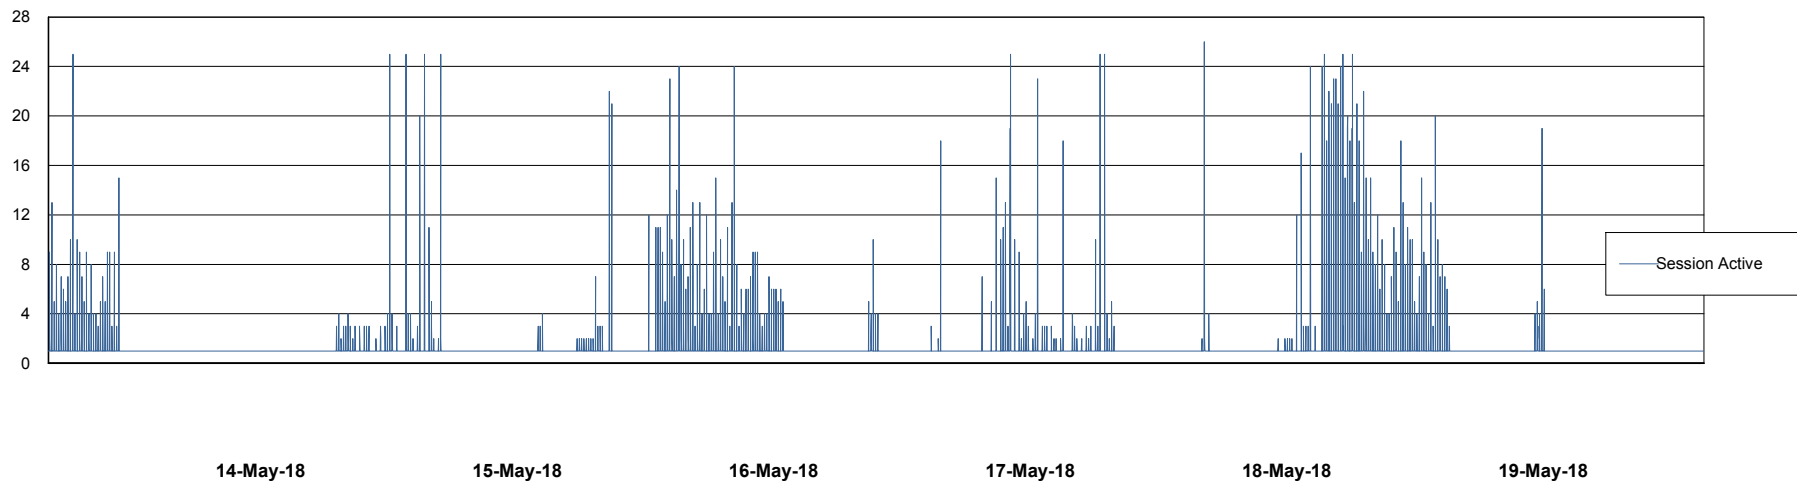

Database Performance CLODB_Standby