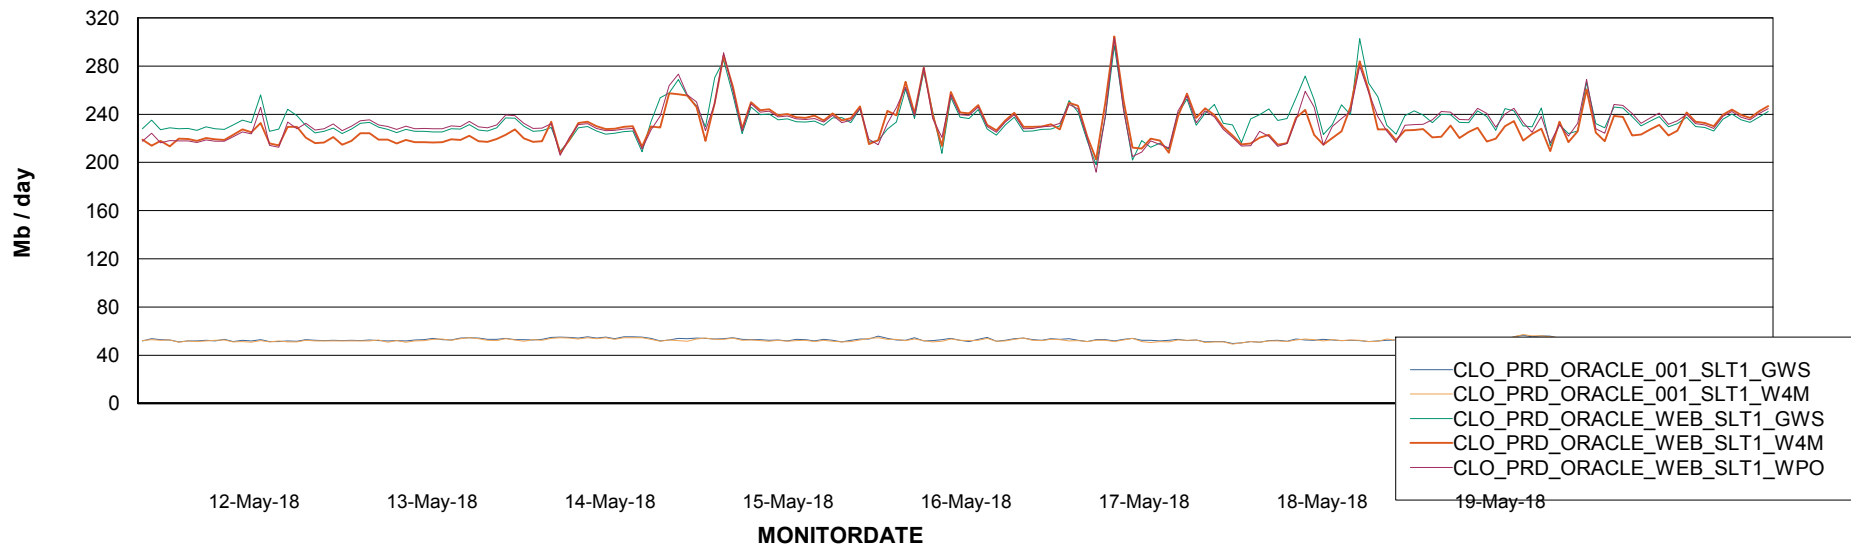

ABSSolute Web Component Services

Avg memory used per ABS Web component