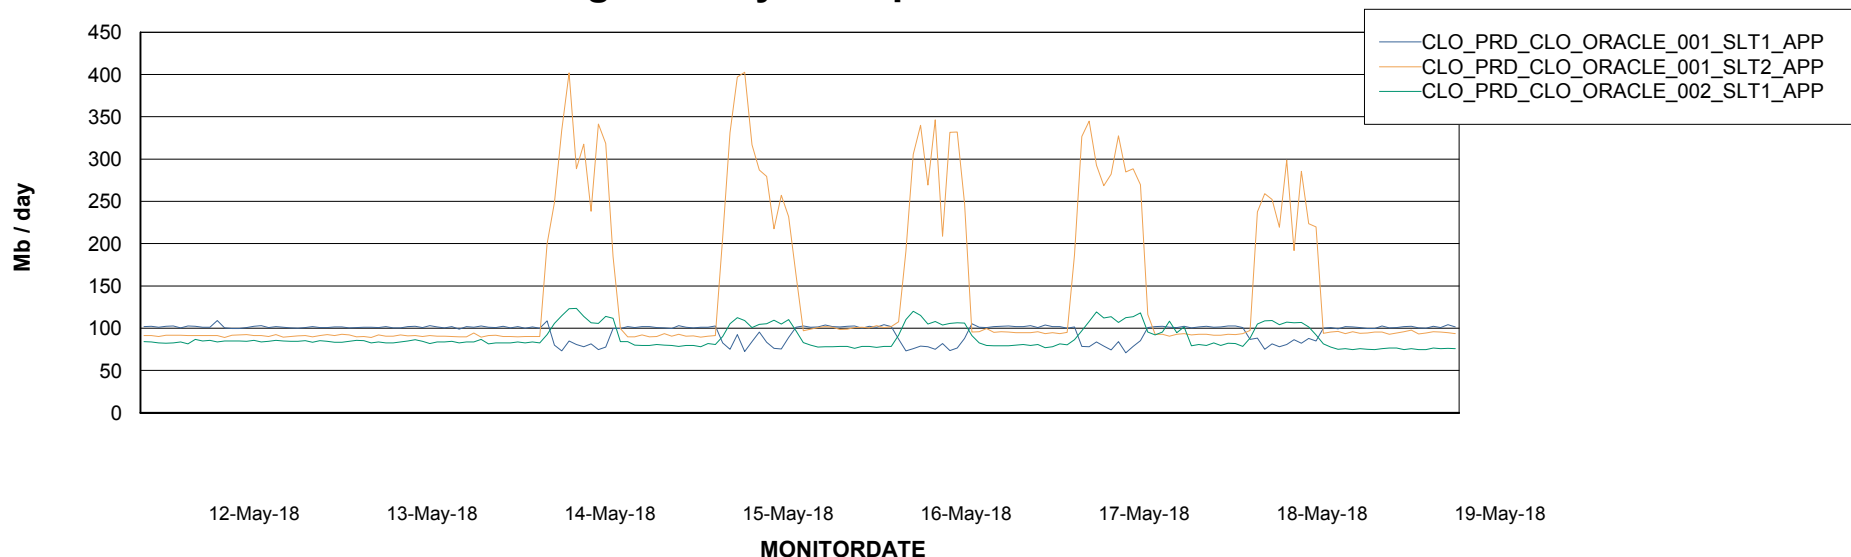

Standby Database Health CLO Production

Recovery lag for last 7 days

Weekly SLA Customer Report

Customer CLO Production
Database ID 38

ABSolute Application Server Services

Avg memory used per ABS Server Service