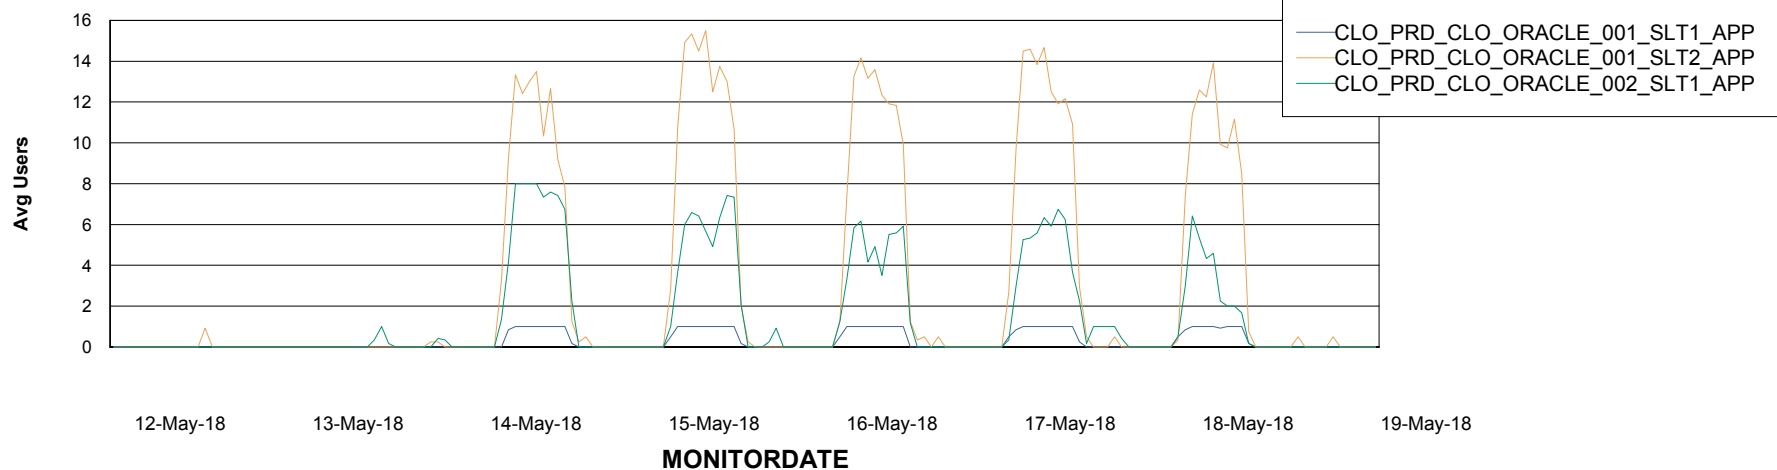

Avg users per day per ABS server