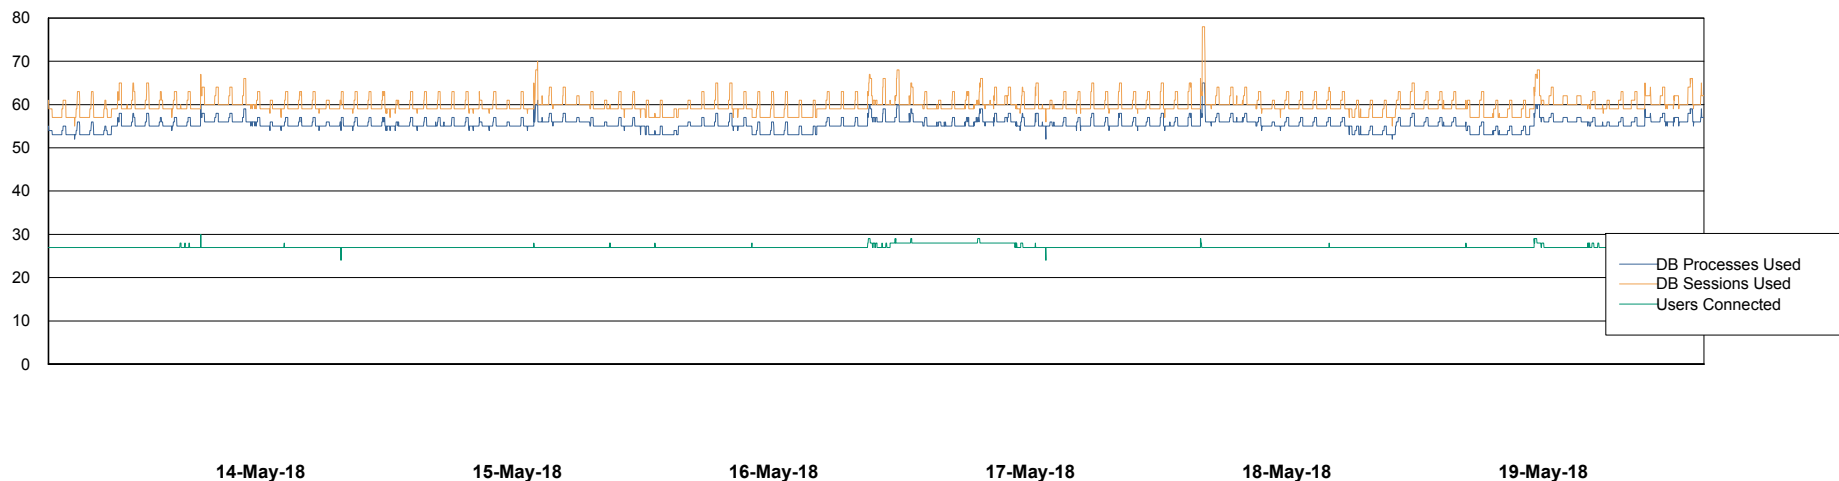

Weekly SLA Customer Report

Customer CLO Production
Database ID 38

Database Performance CLODB_Standby

Weekly SLA Customer Report

Customer CLO Production
Database ID 38

Database Performance CLODB_Test

Weekly SLA Customer Report