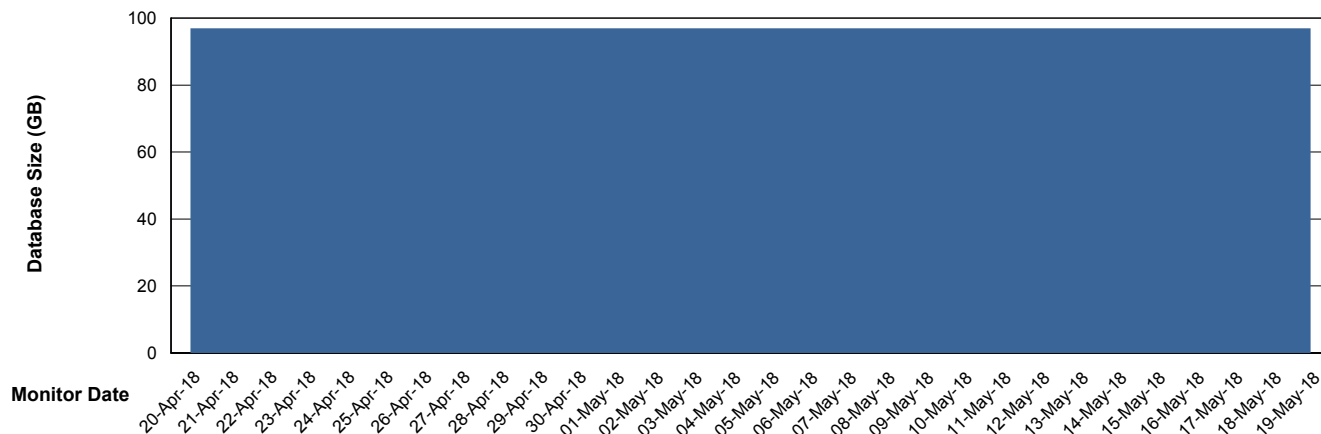

Customer CLO Production
Database ID 38

DATABASE SIZE CLODB_Production

Database growth over last month

DATABASE SIZE CLODB_Test

Database growth over last month

Weekly SLA Customer Report

Customer CLO Production
 Database ID 38