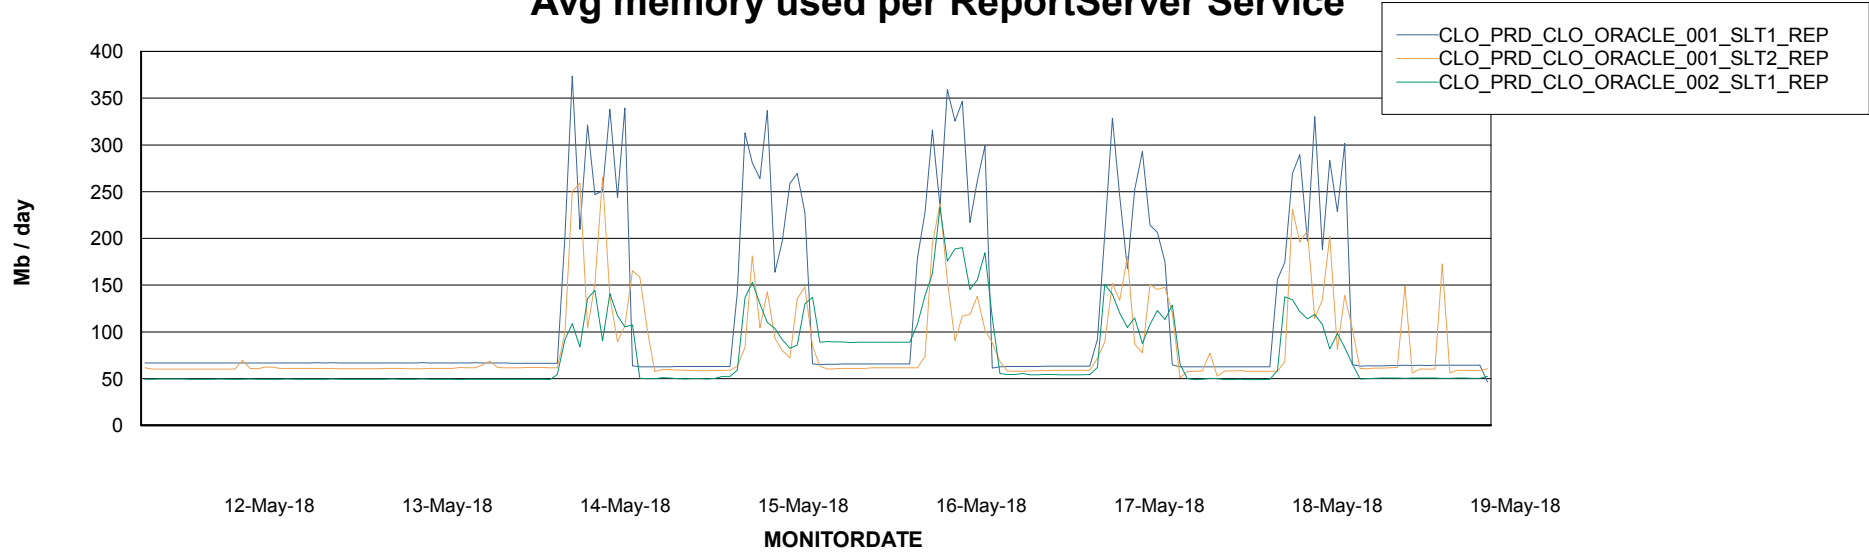

Avg users per day per ABS server

Weekly SLA Customer Report

Customer CLO Production
Database ID 38

ABSSolute Application ReportServer Services

Avg memory used per ReportServer Service

Weekly SLA Customer Report