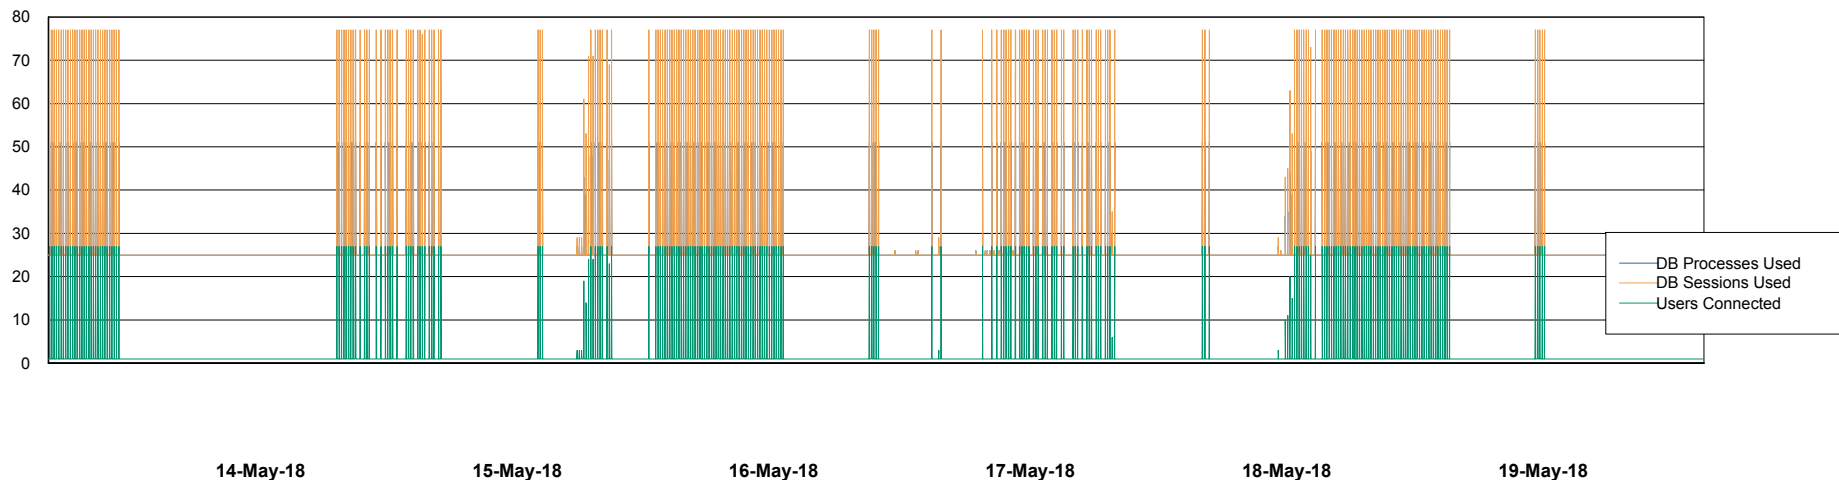

Weekly SLA Customer Report

Customer CLO Production
Database ID 38

Database Performance CLODB_Production

14-May-18 15-May-18 16-May-18 17-May-18 18-May-18 19-May-18

14-May-18 15-May-18 16-May-18 17-May-18 18-May-18 19-May-18

Weekly SLA Customer Report

Customer CLO Production
Database ID 38

Database Performance CLODB_Standby

Weekly SLA Customer Report

Customer CLO Production
Database ID 38

Database Performance CLODB_Test

Weekly SLA Customer Report