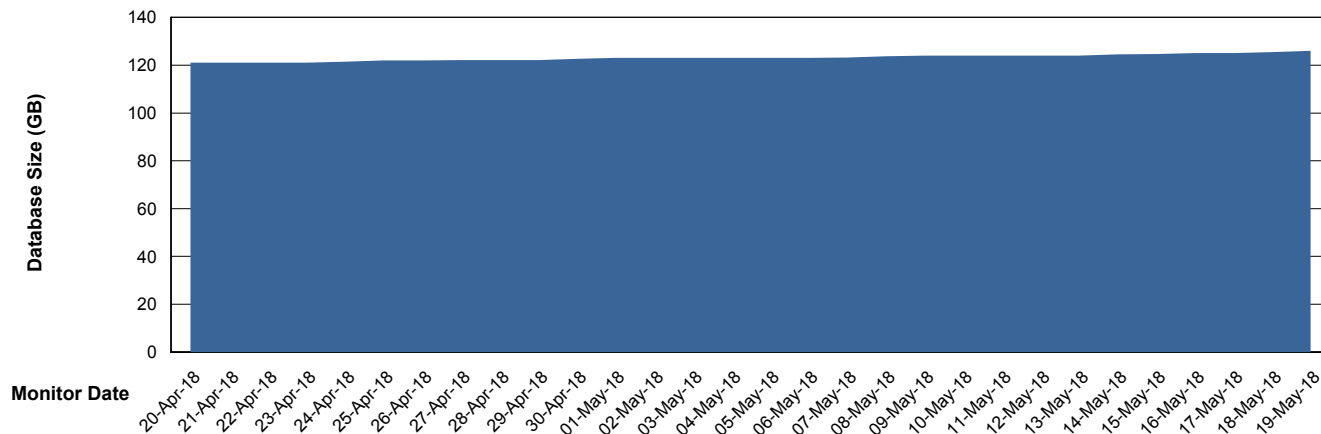

DATABASE SIZE CLODB_Production

Database growth over last month