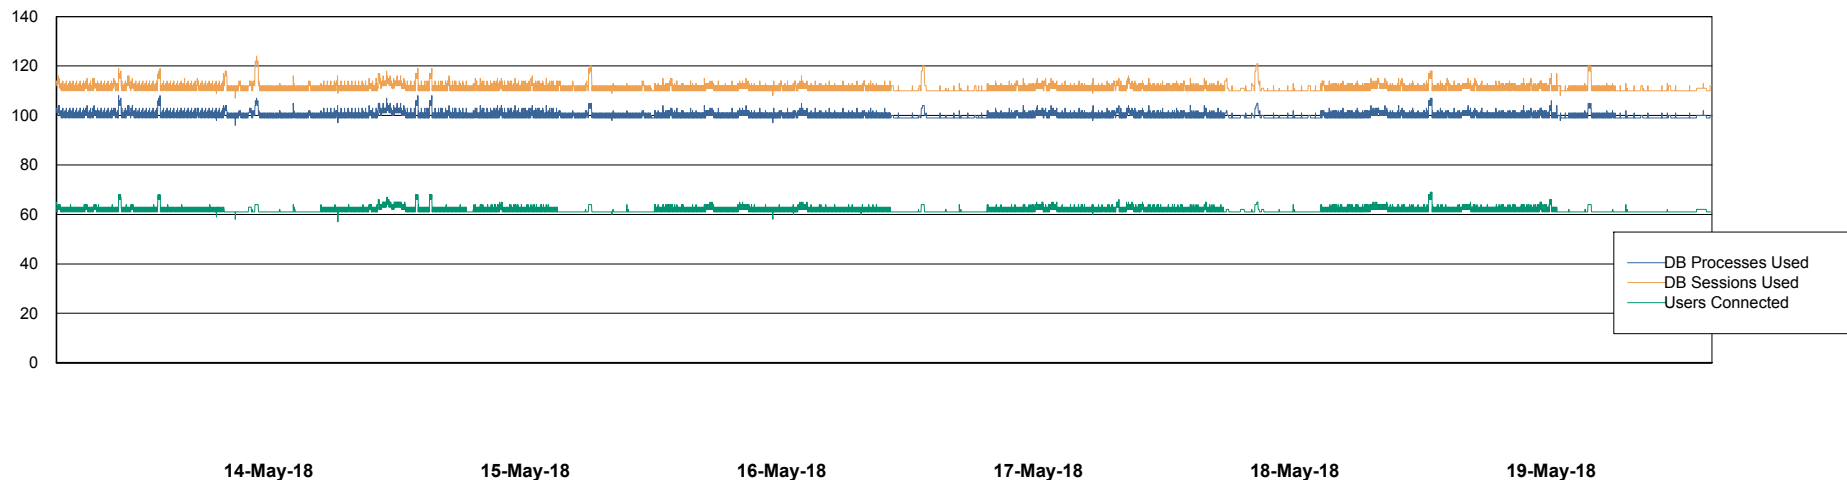

Harddisk Usage CIW_PRD_ORACLE2

	Free disk space on c: (%)	Total disk space on c: (Gb)	Free disk space on d: (%)	Total disk space on d: (Gb)	Free disk space on e: (%)	Total disk space on e: (Gb)
19-May-18	96	701	54	700	100	830
18-May-18	96	701	54	700	100	830
17-May-18	96	701	55	700	100	830
16-May-18	96	701	55	700	100	830
15-May-18	96	701	55	700	100	830
14-May-18	96	701	55	700	100	830
13-May-18	96	701	55	700	100	830

Weekly SLA Customer Report

Customer CIW Production
Database ID 45

Database Performance CIWDB_Production

Weekly SLA Customer Report

Customer CIW Production
Database ID 45

Database Performance CIWDB_Standby

Weekly SLA Customer Report