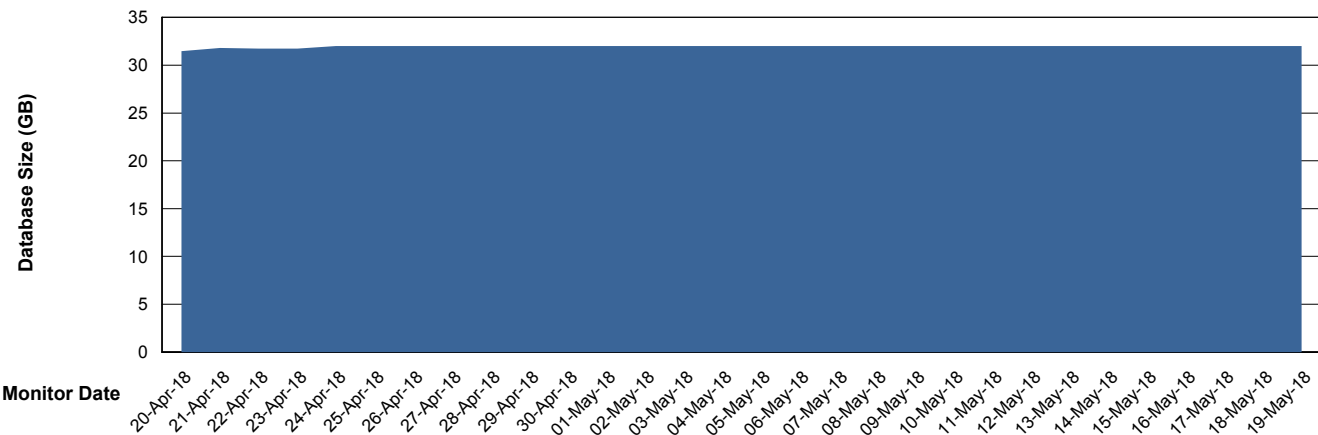

Weekly SLA Customer Report

Customer CIW Production
Database ID 45

Database Performance CIWDB_Production

Weekly SLA Customer Report

Customer CIW Production
Database ID 45

Database Performance CIWDB_Standby

Weekly SLA Customer Report

Customer CIW Production
 Database ID 45

DATABASE SIZE CIWDB_Production

Database growth over last month

Database Tablespace CIWDB_Production

Date	Tablespace Name	Filesize (Gb)	Usedsize (Gb)	Percentage free
19-May-18	ABSDATA	32	27	16
	INDX	5	3	40
18-May-18	ABSDATA	32	27	16
	INDX	5	3	40
17-May-18	ABSDATA	32	27	16
	INDX	5	3	40
16-May-18	ABSDATA	32	27	16
	INDX	5	3	40
15-May-18	ABSDATA	32	27	16
	INDX	5	3	40
14-May-18	ABSDATA	32	27	16
	INDX	5	3	40
13-May-18	ABSDATA	32	27	16
	INDX	5	3	40