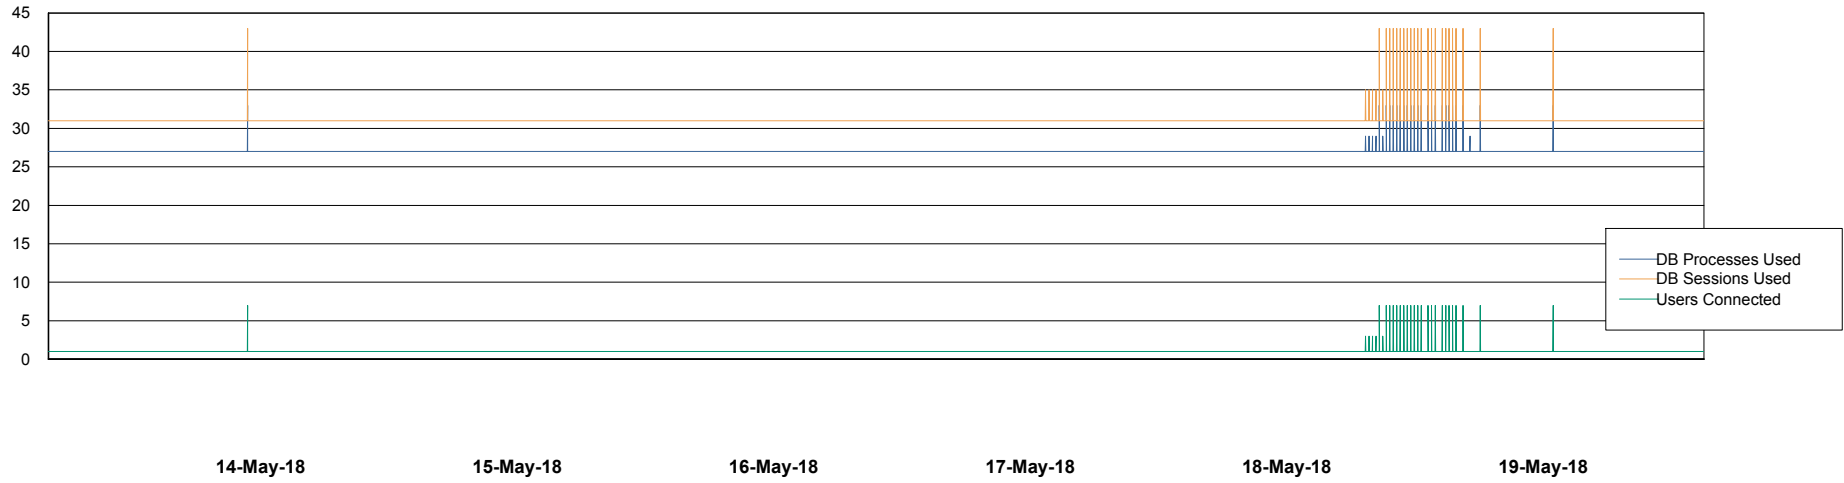

Weekly SLA Customer Report

Customer CIW Production
Database ID 45

Database Performance CIWDB_Production

Weekly SLA Customer Report

Customer CIW Production
Database ID 45

Database Performance CIWDB_Standby

Weekly SLA Customer Report

Customer CIW Production
 Database ID 45

DATABASE SIZE CIWDB_Production

Database growth over last month

Database Tablespace CIWDB_Production

Date	Tablespace Name	Filesize (Gb)	Usedsize (Gb)	Percentage free
19-May-18	ABSDATA	32	27	16
	INDX	5	3	40
18-May-18	ABSDATA	32	27	16
	INDX	5	3	40
17-May-18	ABSDATA	32	27	16
	INDX	5	3	40
16-May-18	ABSDATA	32	27	16
	INDX	5	3	40
15-May-18	ABSDATA	32	27	16
	INDX	5	3	40
14-May-18	ABSDATA	32	27	16
	INDX	5	3	40
13-May-18	ABSDATA	32	27	16
	INDX	5	3	40