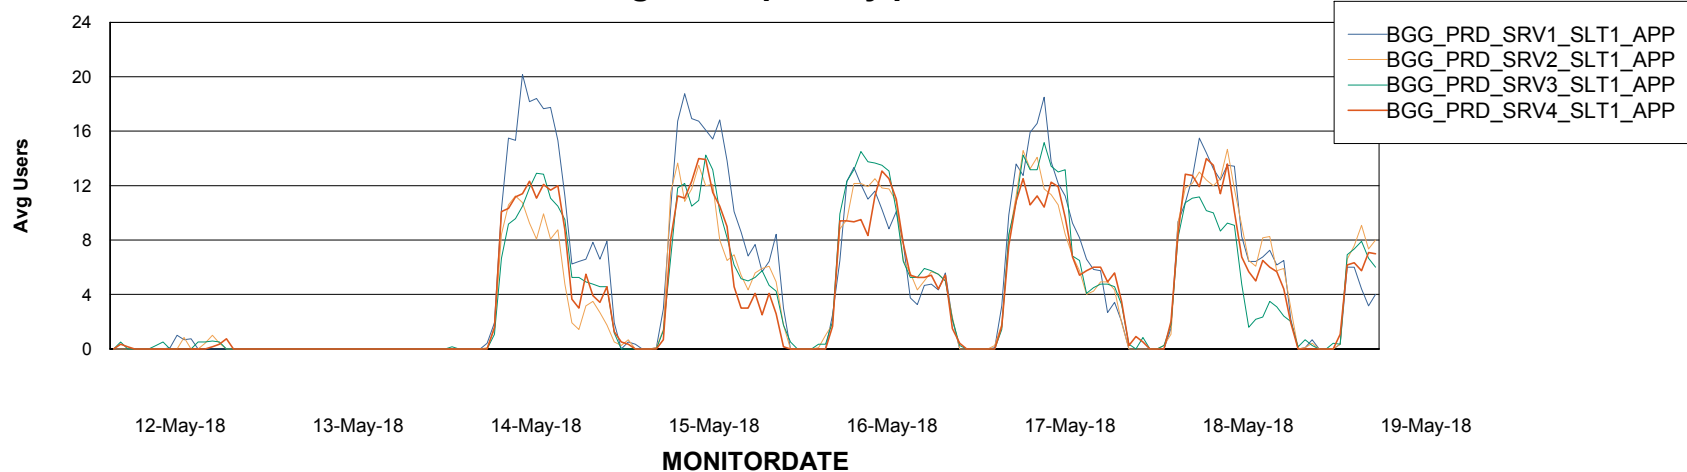

Avg users per day per ABS server