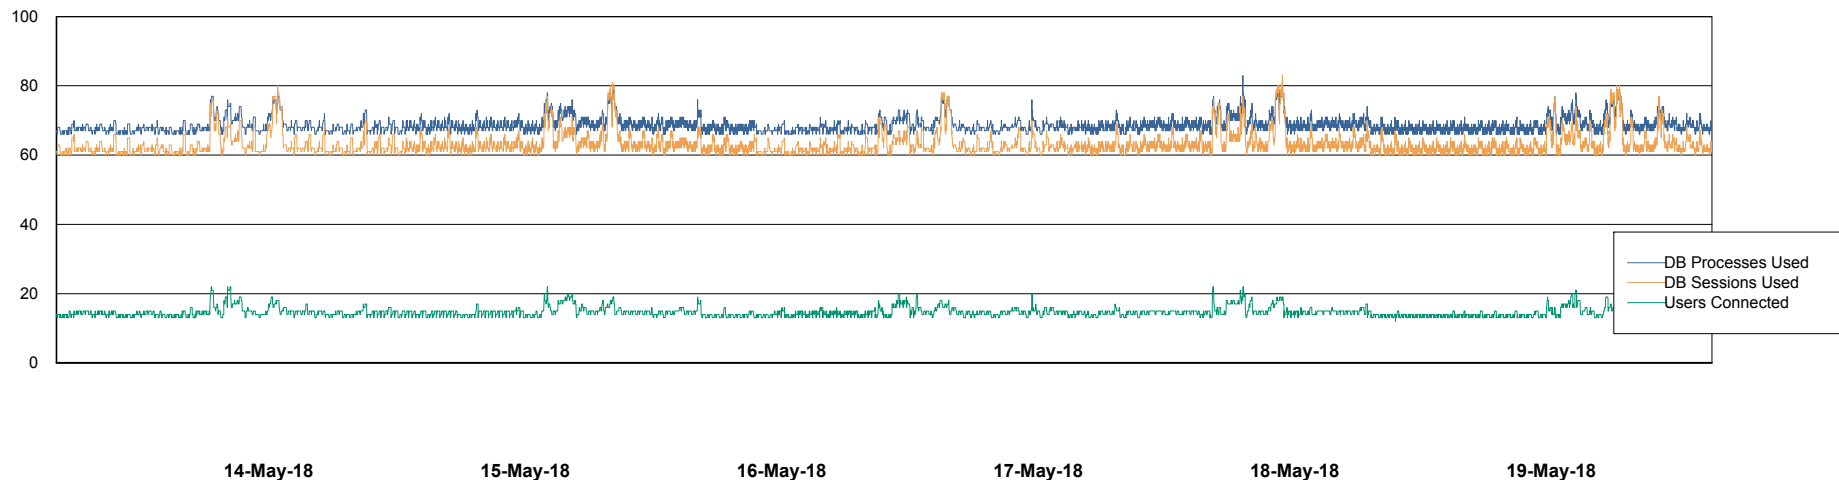

Database Performance BGGDB_BI