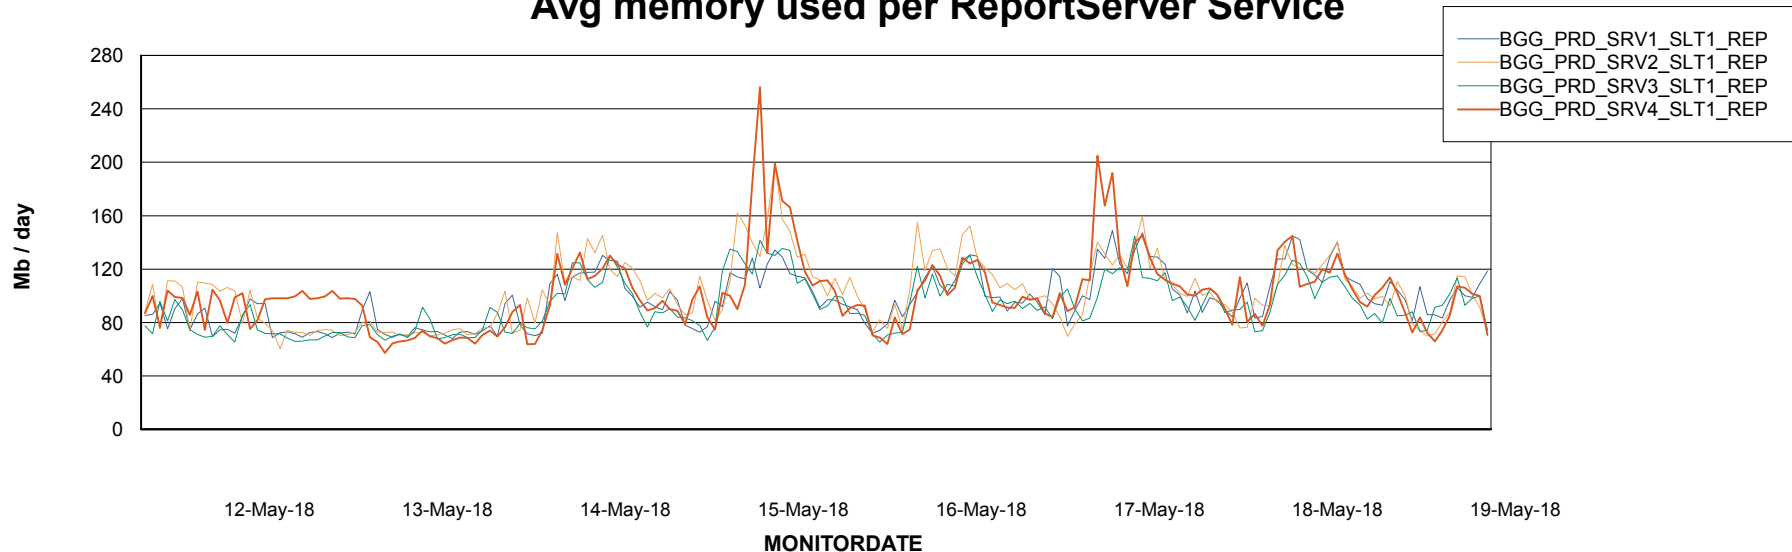

Avg memory used per ABS Server Service

Avg users per day per ABS server

Weekly SLA Customer Report

Customer BGG_Production
Database ID 58

ABSSolute Application ReportServer Services

Avg memory used per ReportServer Service