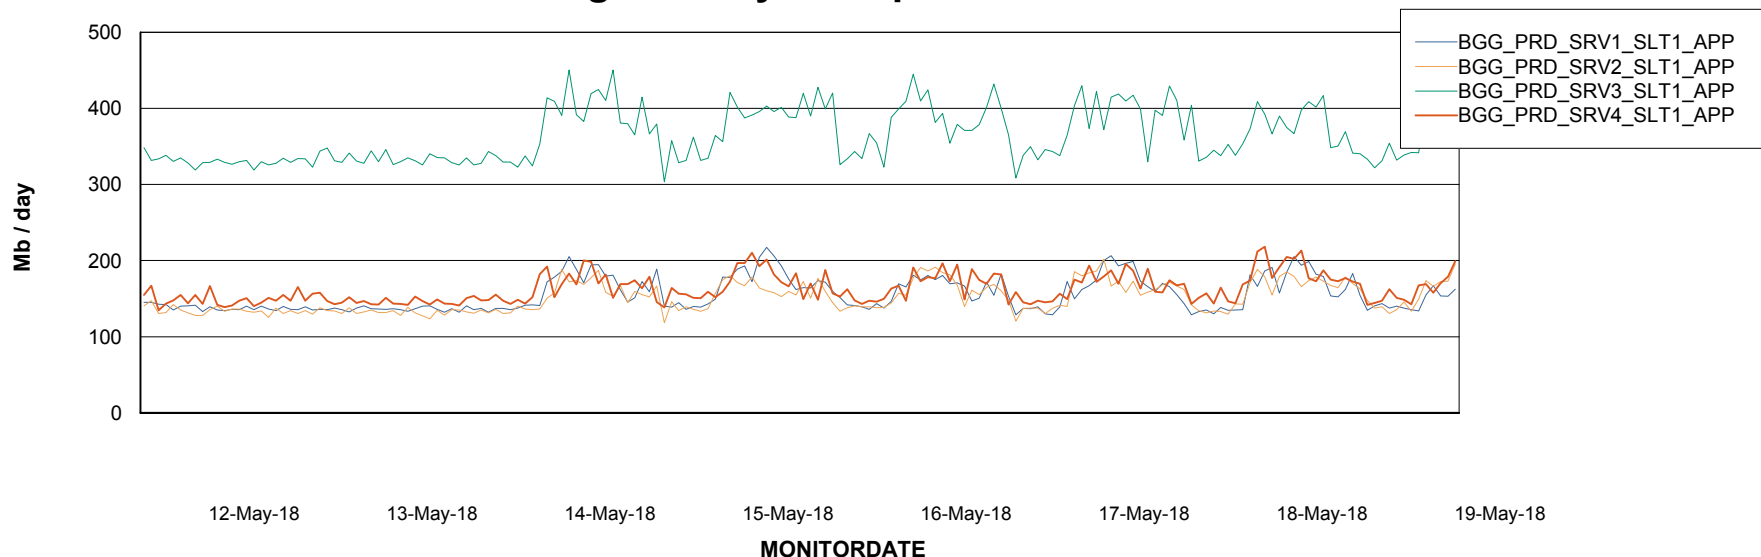

ABSolute Application Server Services

Avg memory used per ABS Server Service