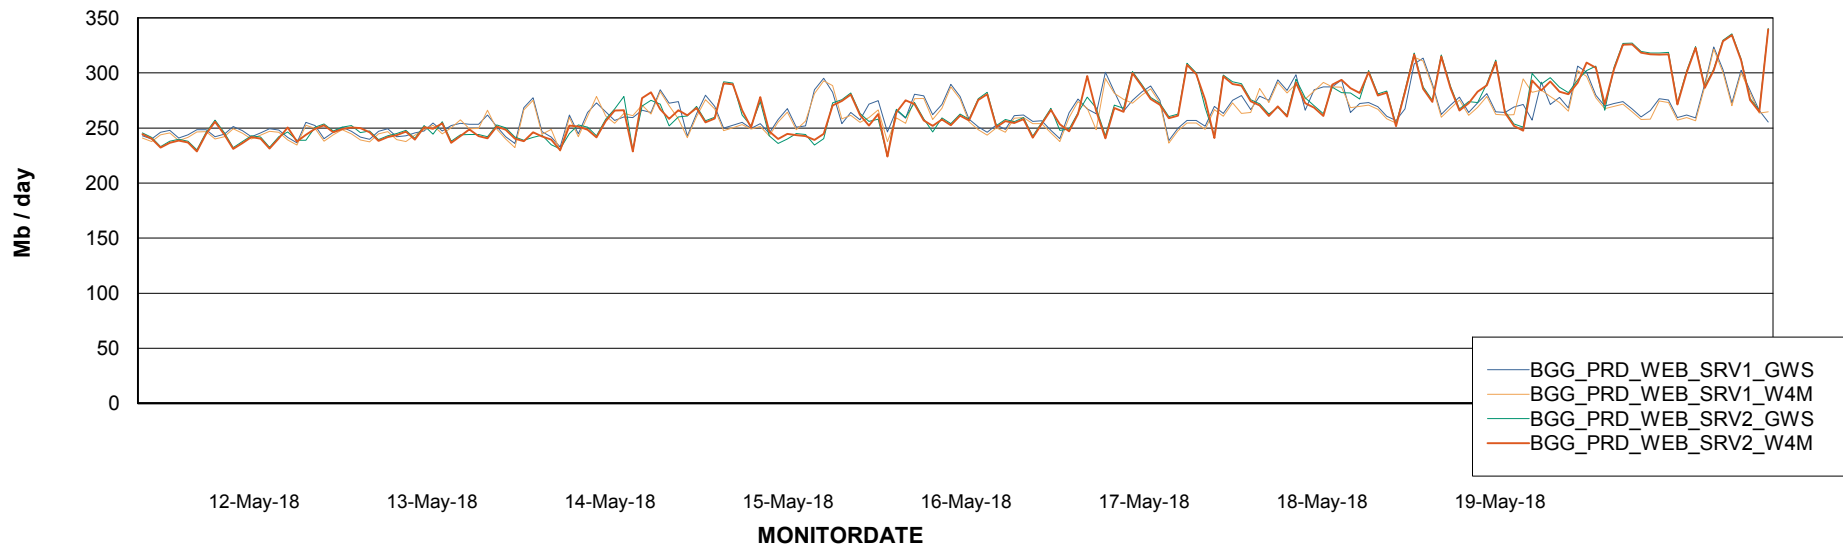

ABSSolute Web Component Services

Avg memory used per ABS Web component