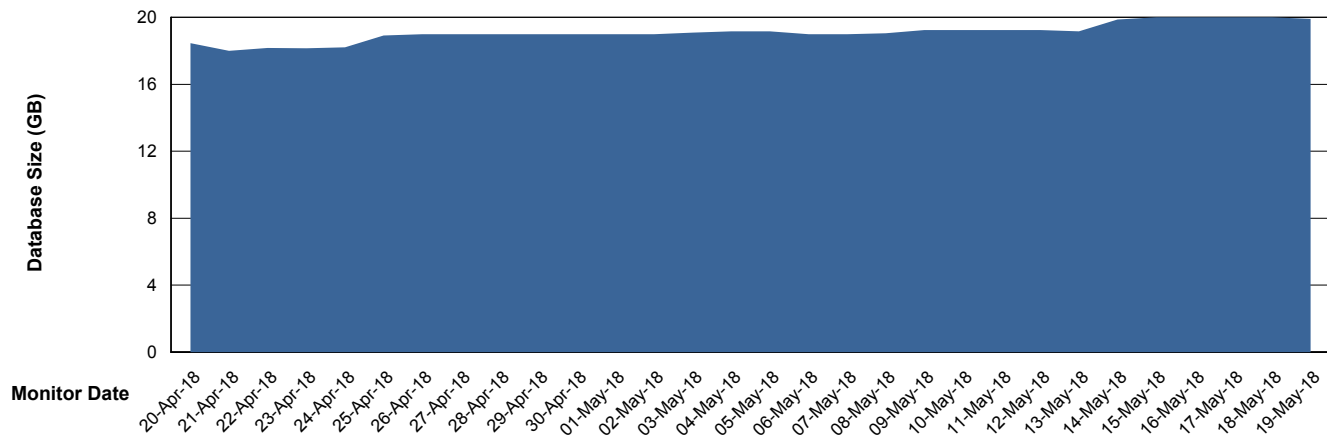

Customer BGG_Production
Database ID 58

Database Performance BGGDB_Standby

Weekly SLA Customer Report

Customer BGG_Production
Database ID 58

DATABASE SIZE BGGDB_BI

Database growth over last month

DATABASE SIZE BGGDB_Production