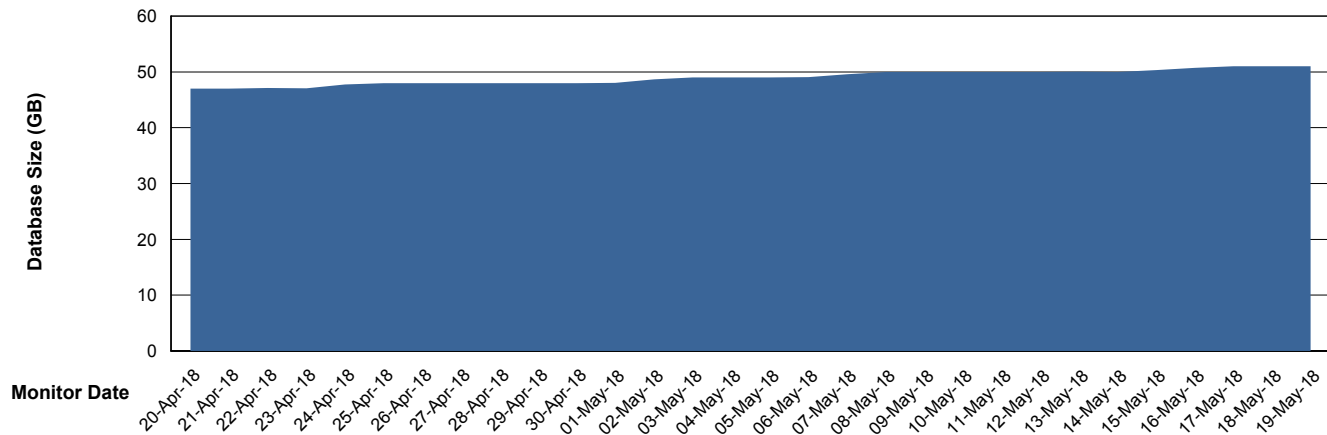

Customer BGG_Production
Database ID 58

Database Performance BGGDB_Standby

Weekly SLA Customer Report

Customer BGG_Production
Database ID 58

DATABASE SIZE BGGDB_BI

Database growth over last month

DATABASE SIZE BGGDB_Production

Database growth over last month

Weekly SLA Customer Report

Customer BGG_Production
 Database ID 58

Database Tablespace BGGDB_BI

Date	Tablespace Name	Filesize (Gb)	Usedsize (Gb)	Percentage free
19-May-18	ABSDATA	12	9	25
	INDX	11	9	18
18-May-18	ABSDATA	12	9	25
	INDX	11	9	18
17-May-18	ABSDATA	12	9	25
	INDX	11	9	18
16-May-18	ABSDATA	12	9	25
	INDX	11	9	18
15-May-18	ABSDATA	12	9	25
	INDX	11	9	18
14-May-18	ABSDATA	12	9	25
	INDX	11	9	18
13-May-18	ABSDATA	12	9	25
	INDX	11	9	18