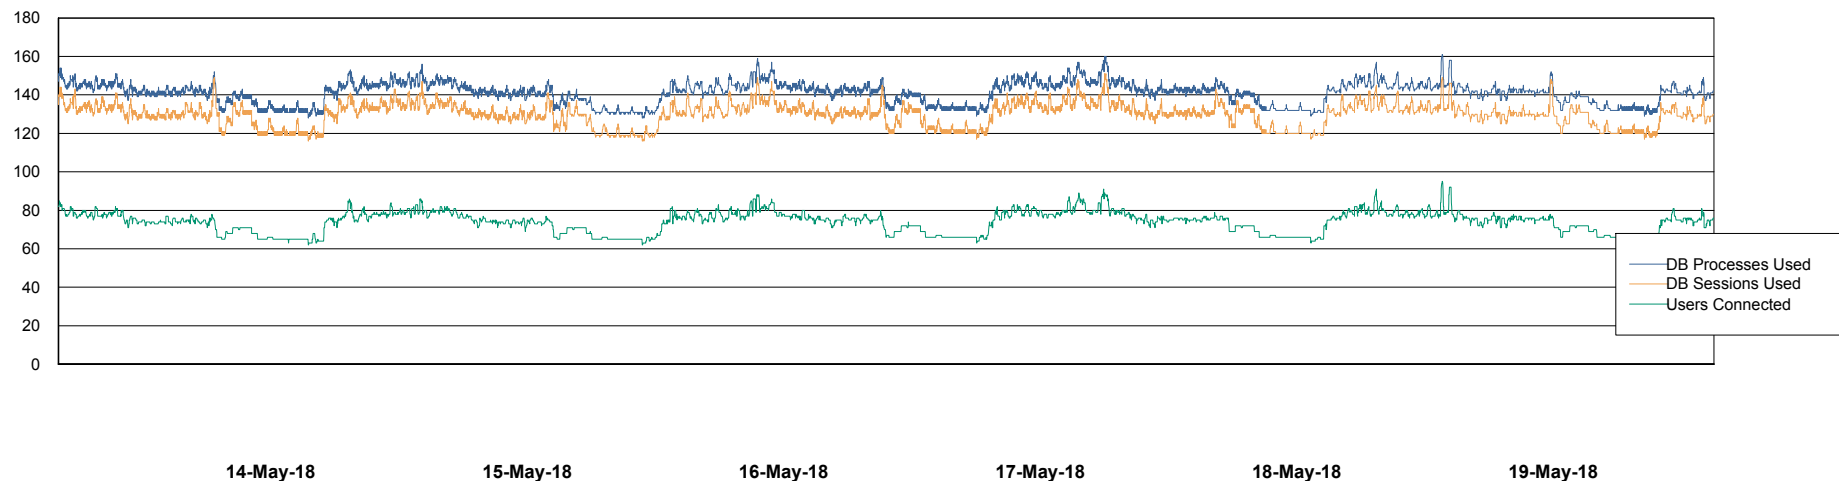

Weekly SLA Customer Report

Customer BGG_Production
Database ID 58

Database Performance BGGDB_BI

Weekly SLA Customer Report

Customer BGG_Production
Database ID 58

Database Performance BGGDB_Production

Weekly SLA Customer Report