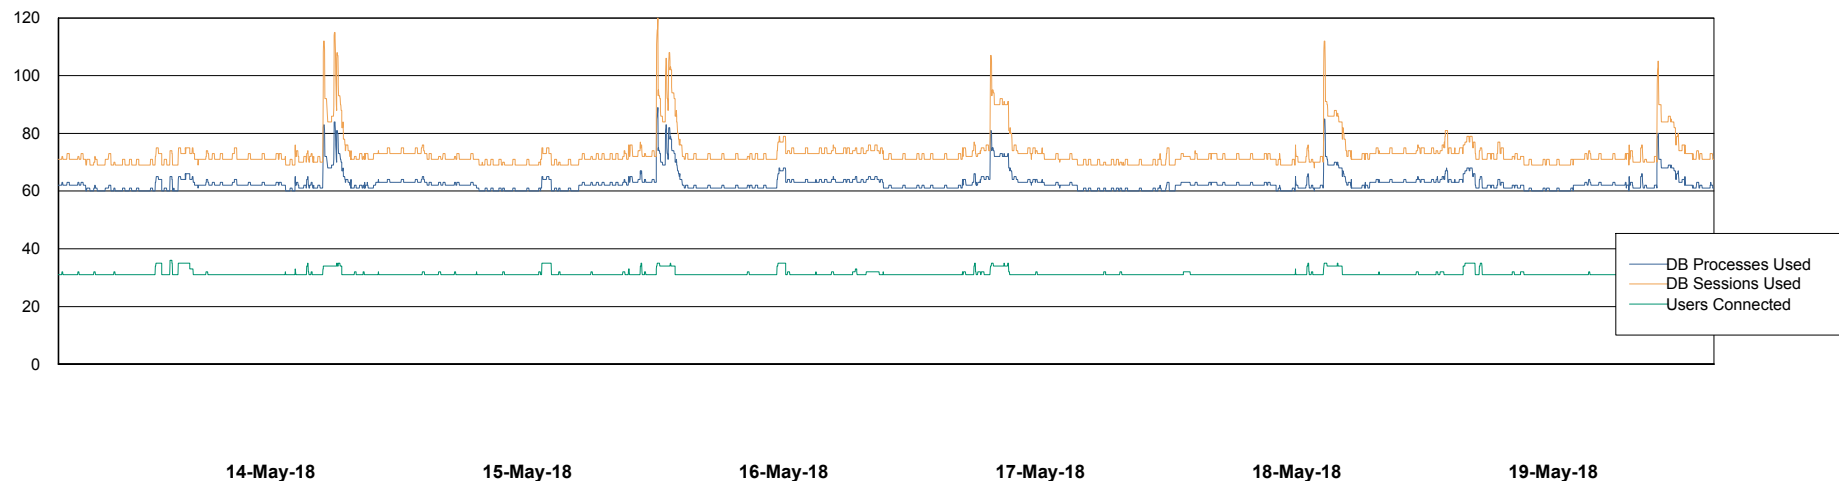

Database Performance BCMDB_ABS1 Production Database