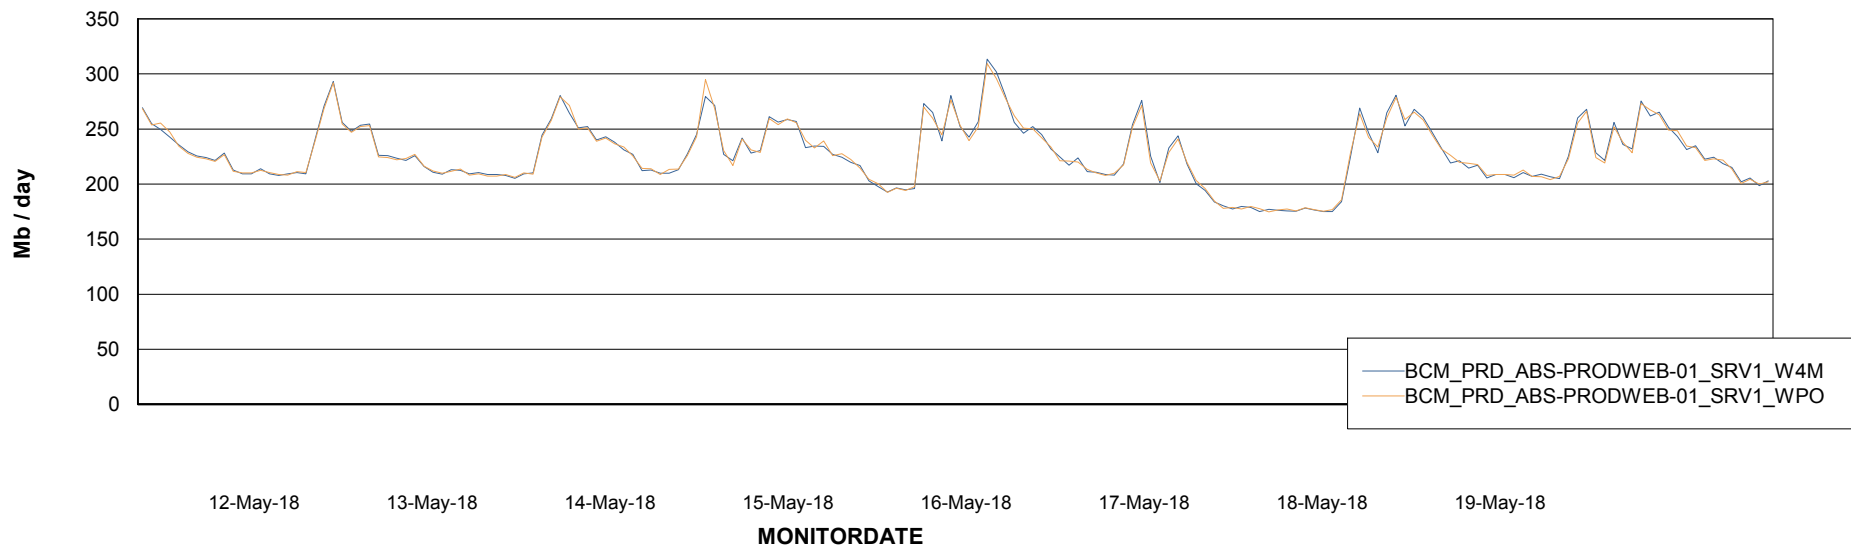

ABSSolute Web Component Services

Avg memory used per ABS Web component