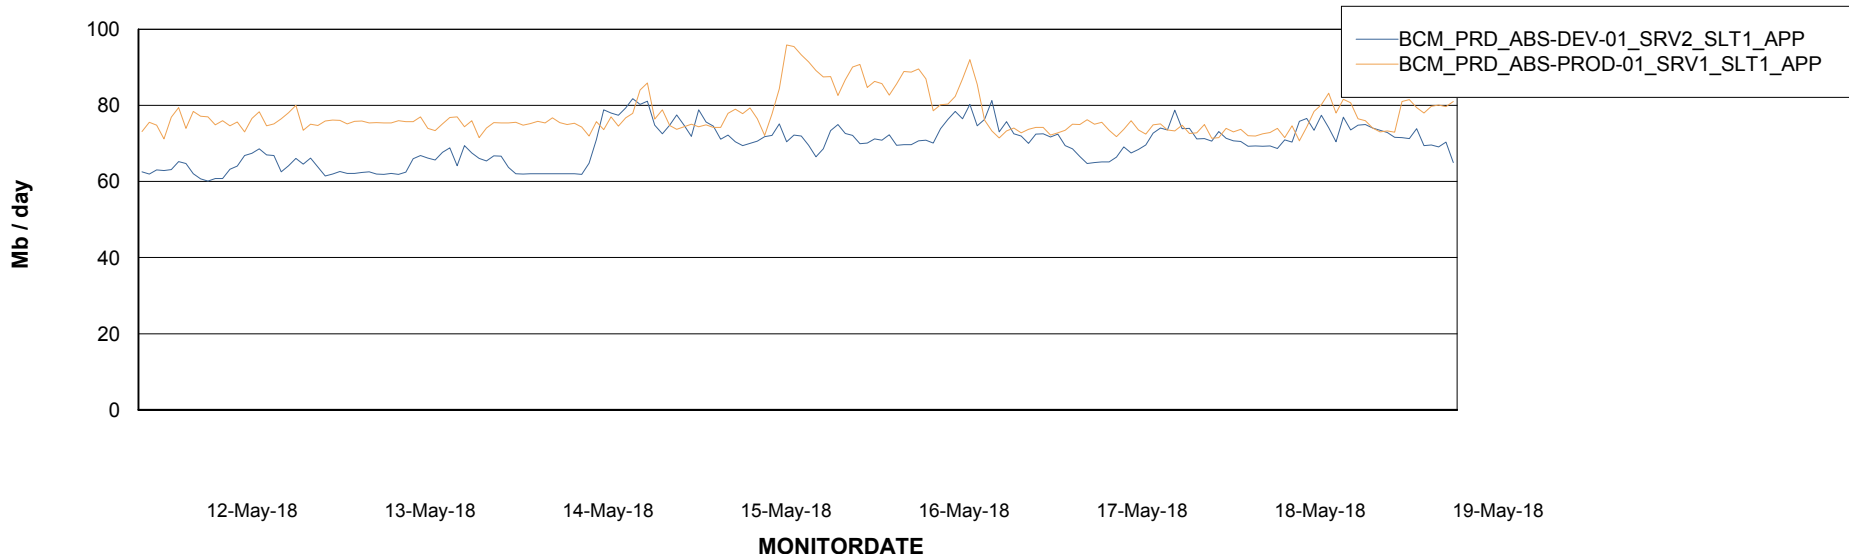

ABSSolute Application Server Services

Avg memory used per ABS Server Service