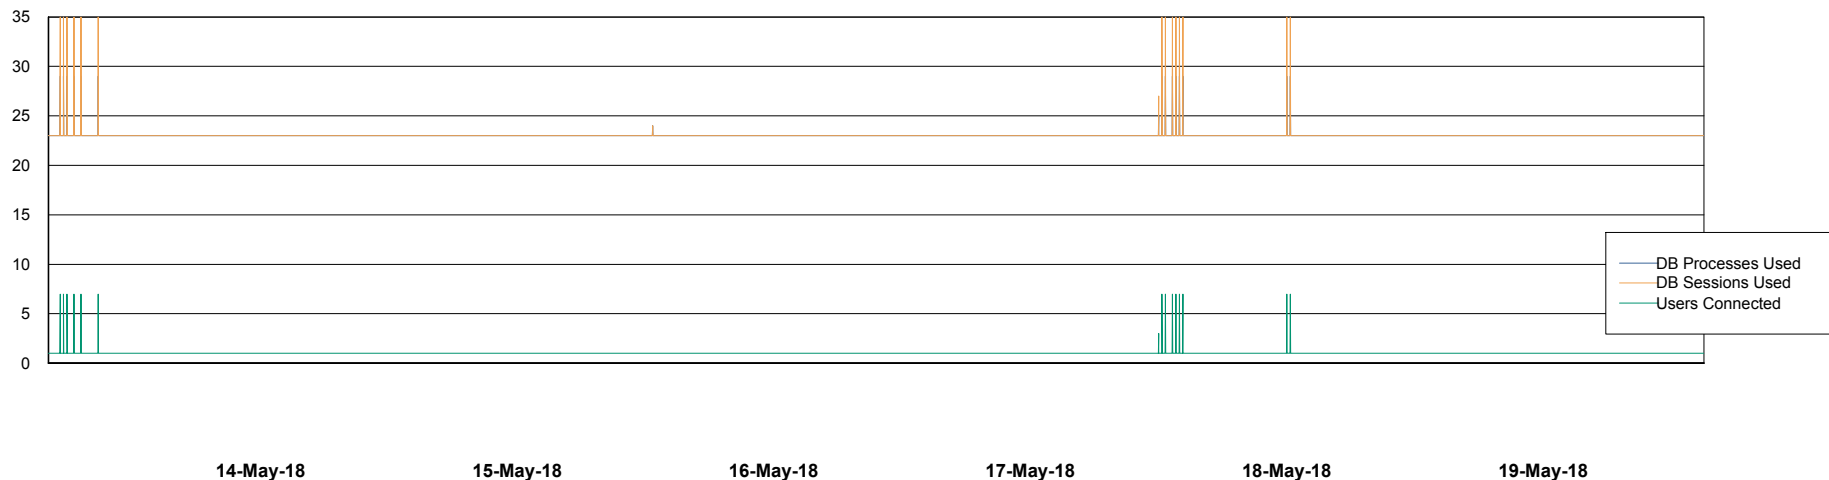

Weekly SLA Customer Report

Customer BCM_Production
Database ID 81

Database Performance BCMDB_ABS1 Production Database

Weekly SLA Customer Report

Customer BCM_Production
Database ID 81

Database Performance

BCMDB_ABS1SB Standby Database