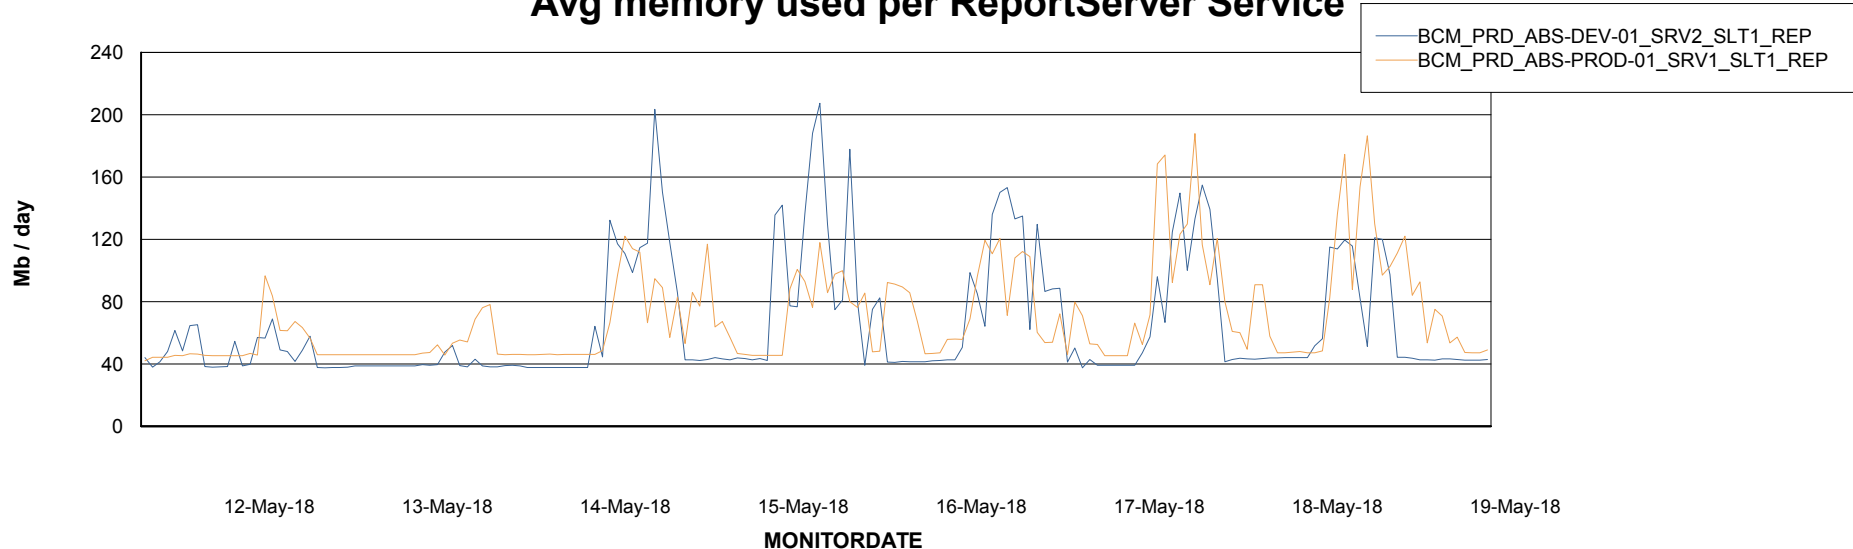

Avg memory used per ABS Server Service

Avg users per day per ABS server

Weekly SLA Customer Report

Customer BCM_Production
Database ID 81

ABSSolute Application ReportServer Services

Avg memory used per ReportServer Service