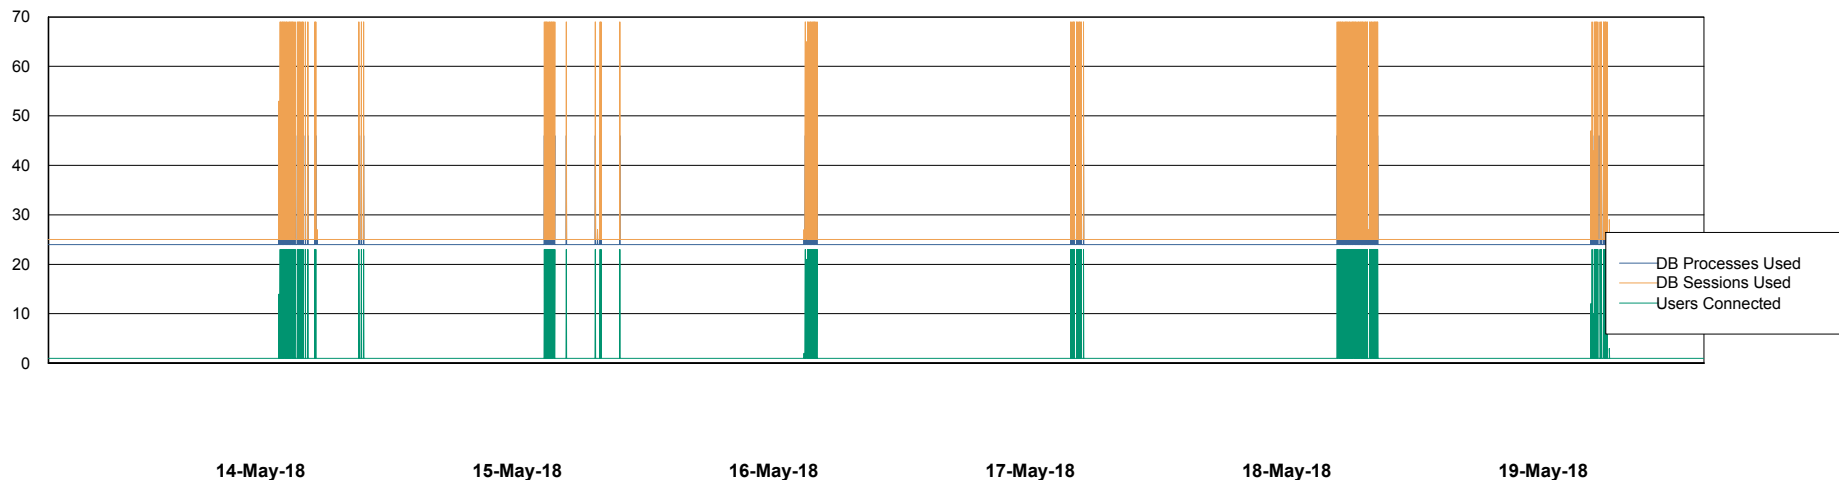

Database Performance AUJ_DB5_Standby