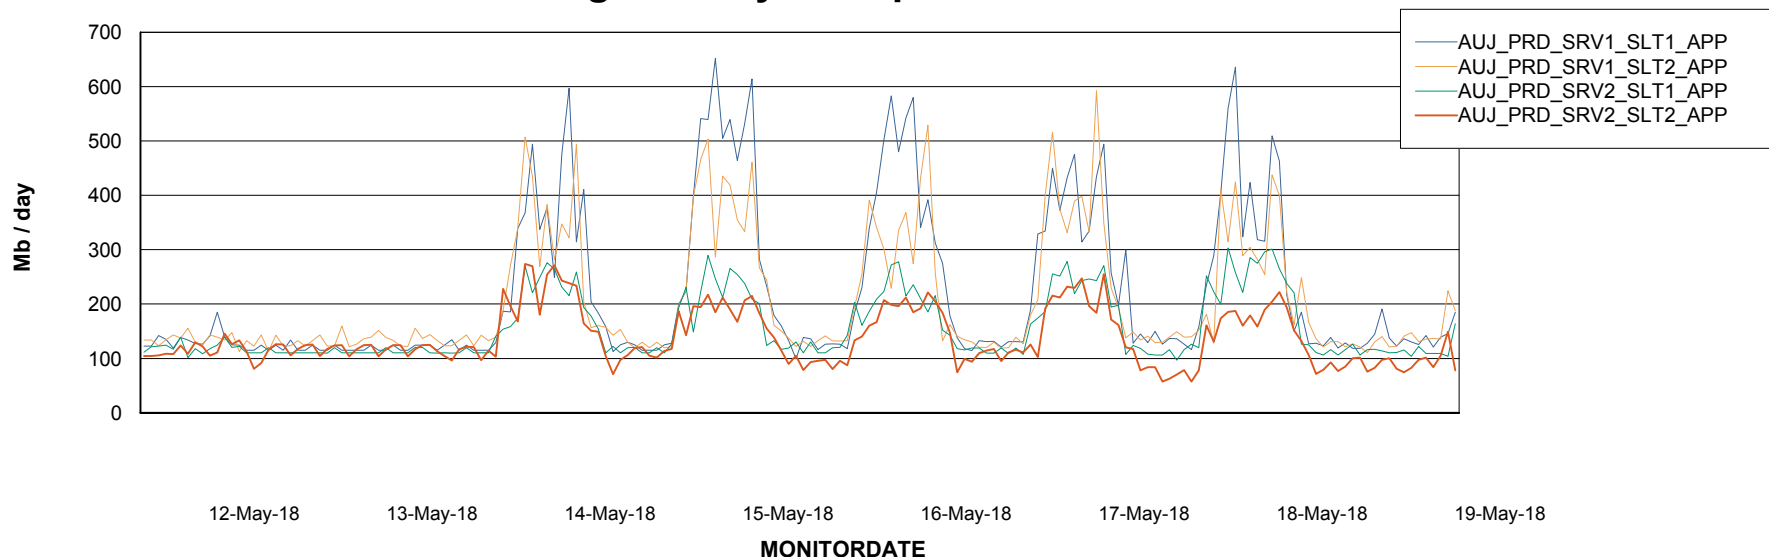

ABSSolute Application Server Services

Avg memory used per ABS Server Service