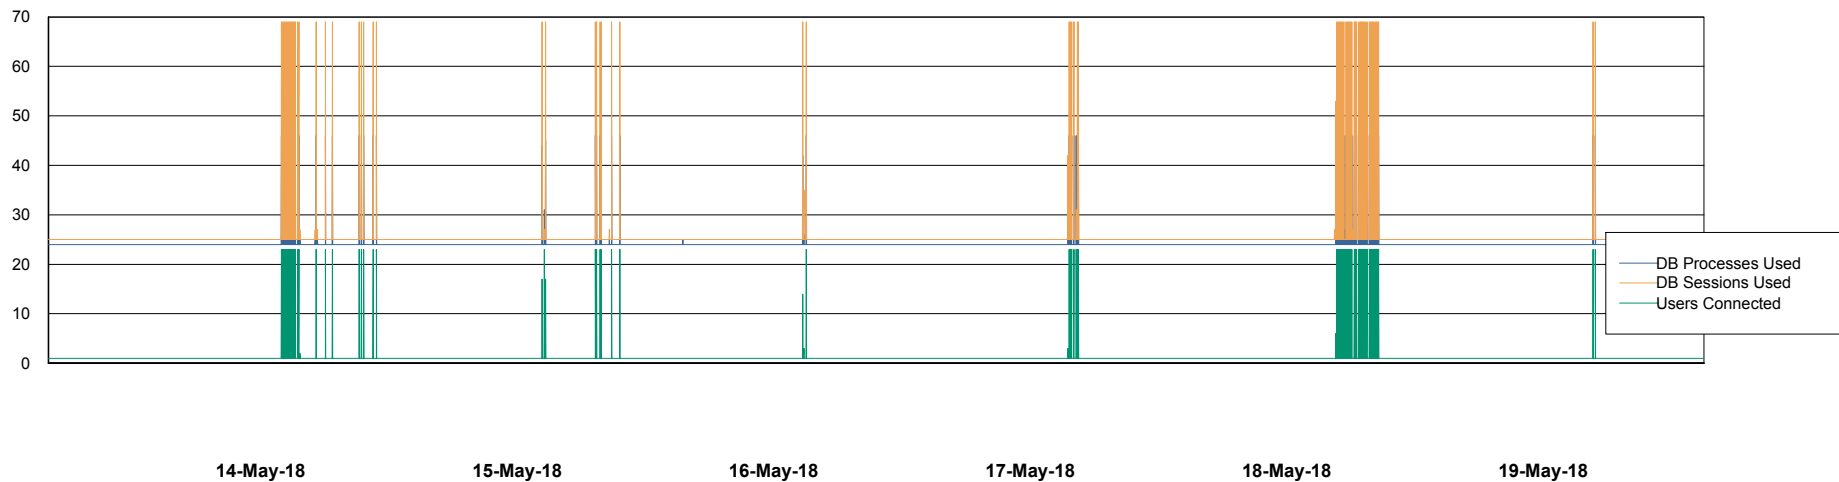

Database Performance AUJ_DB6_Standby2