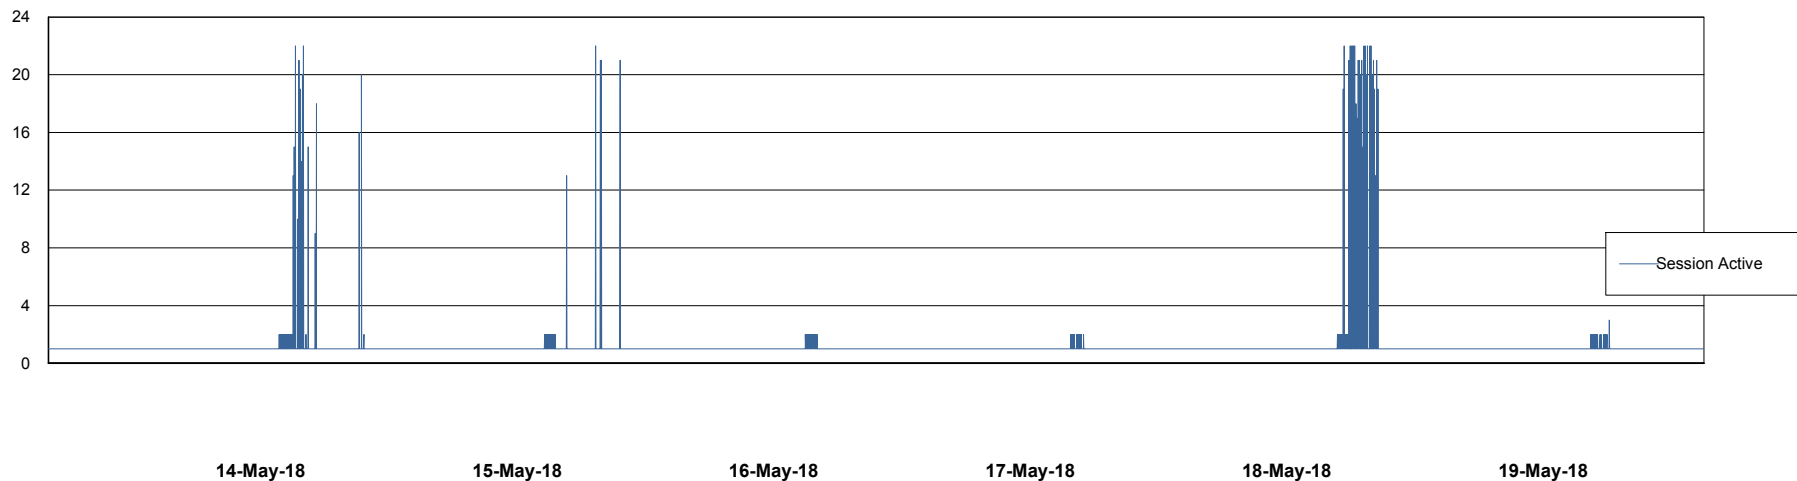

Database Performance AUJ_DB5_Standby