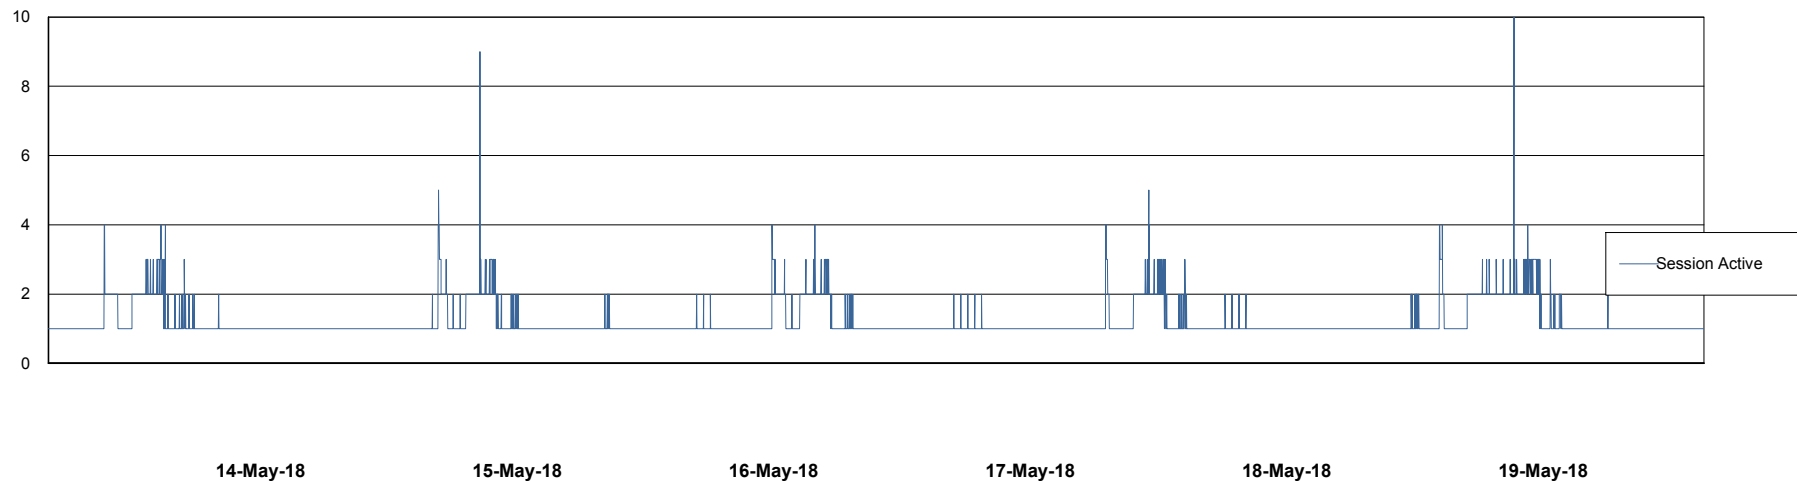

Database Performance AUJDB_BI