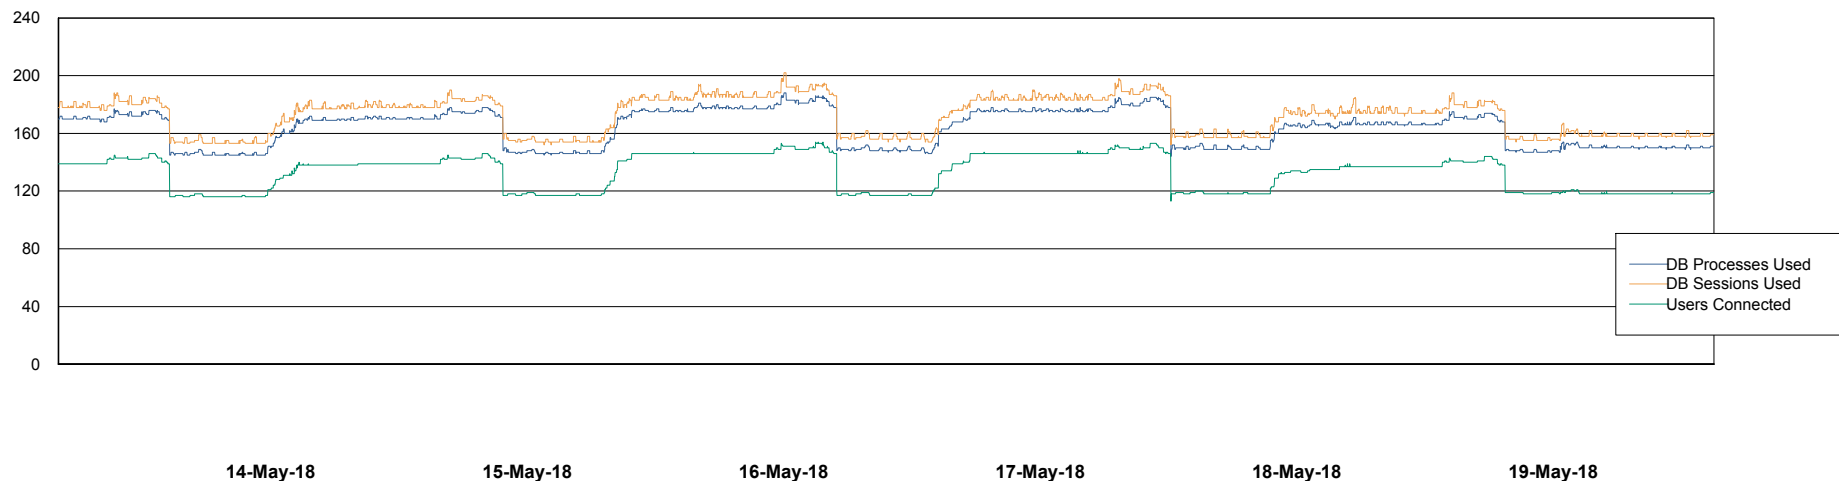

Database Performance AUJ_DB4_Primary