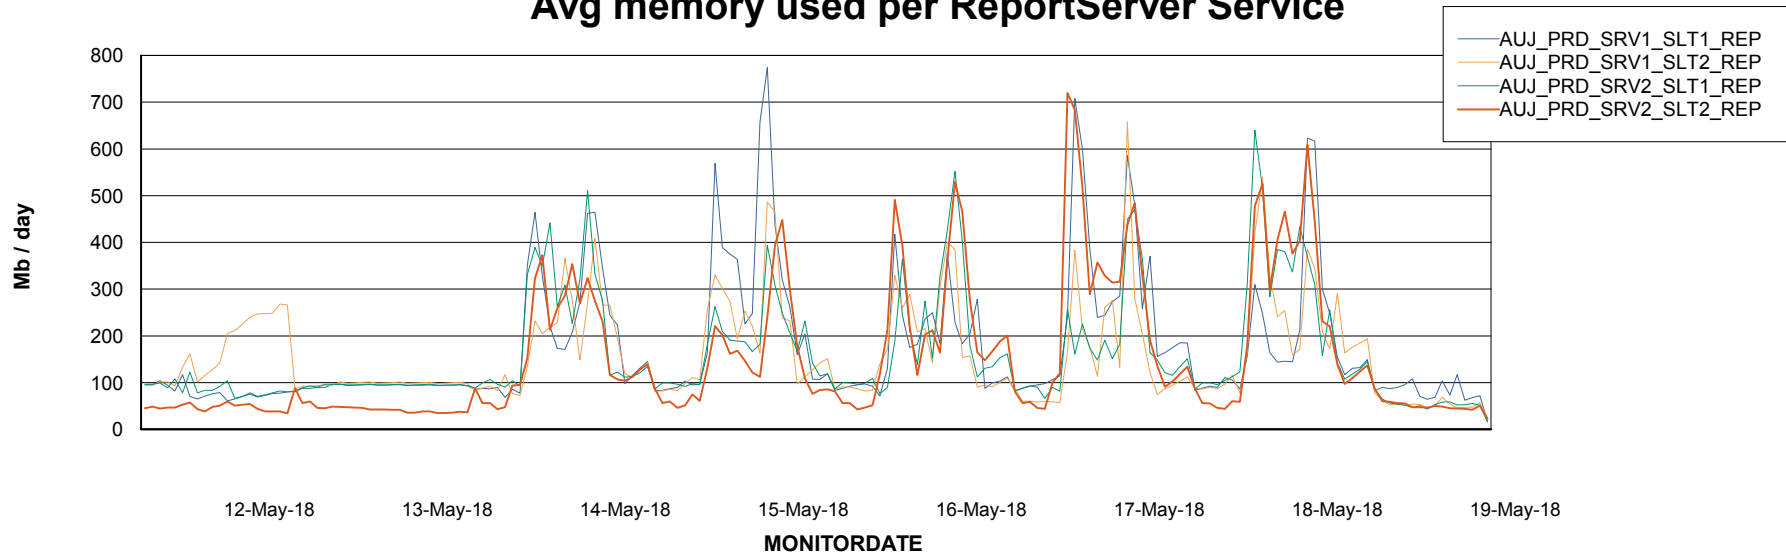

ABSolute Application ReportServer Services

Avg memory used per ReportServer Service