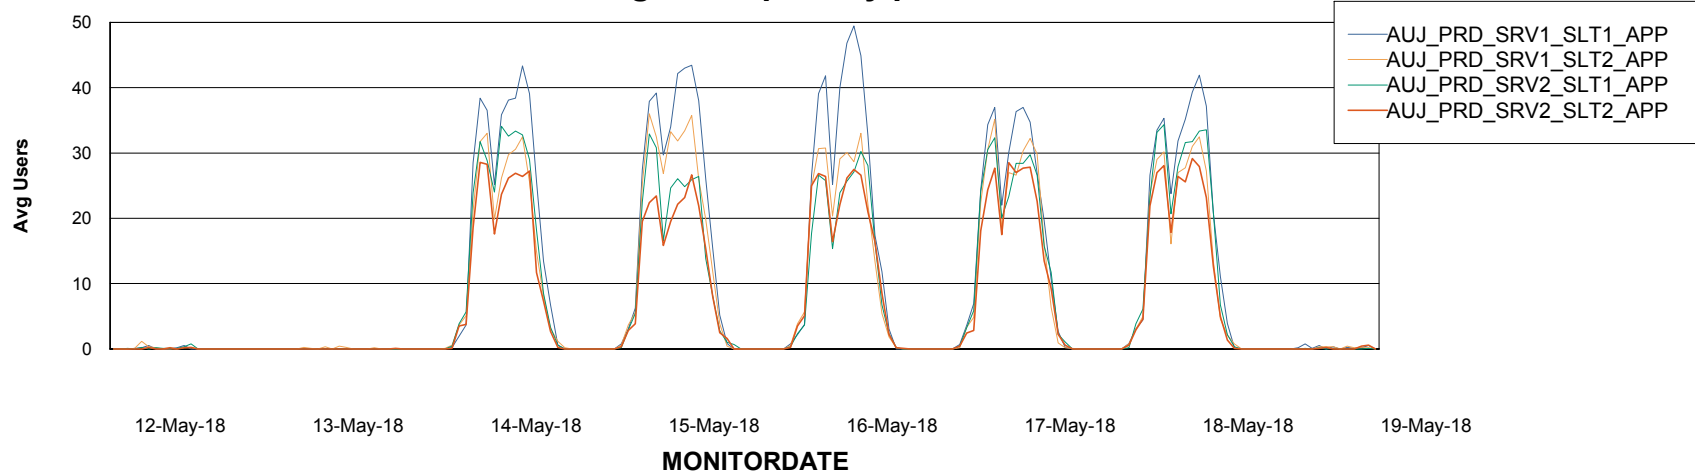

Avg users per day per ABS server