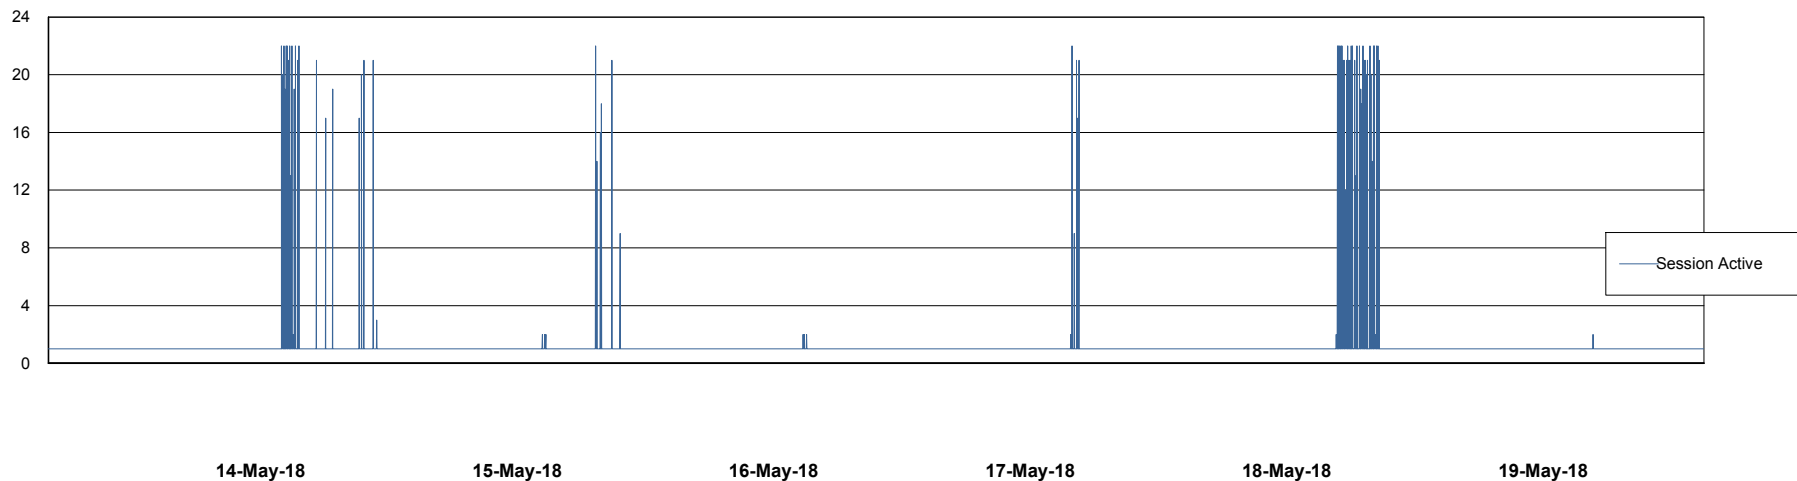

Database Performance AUJ_DB6_Standby2