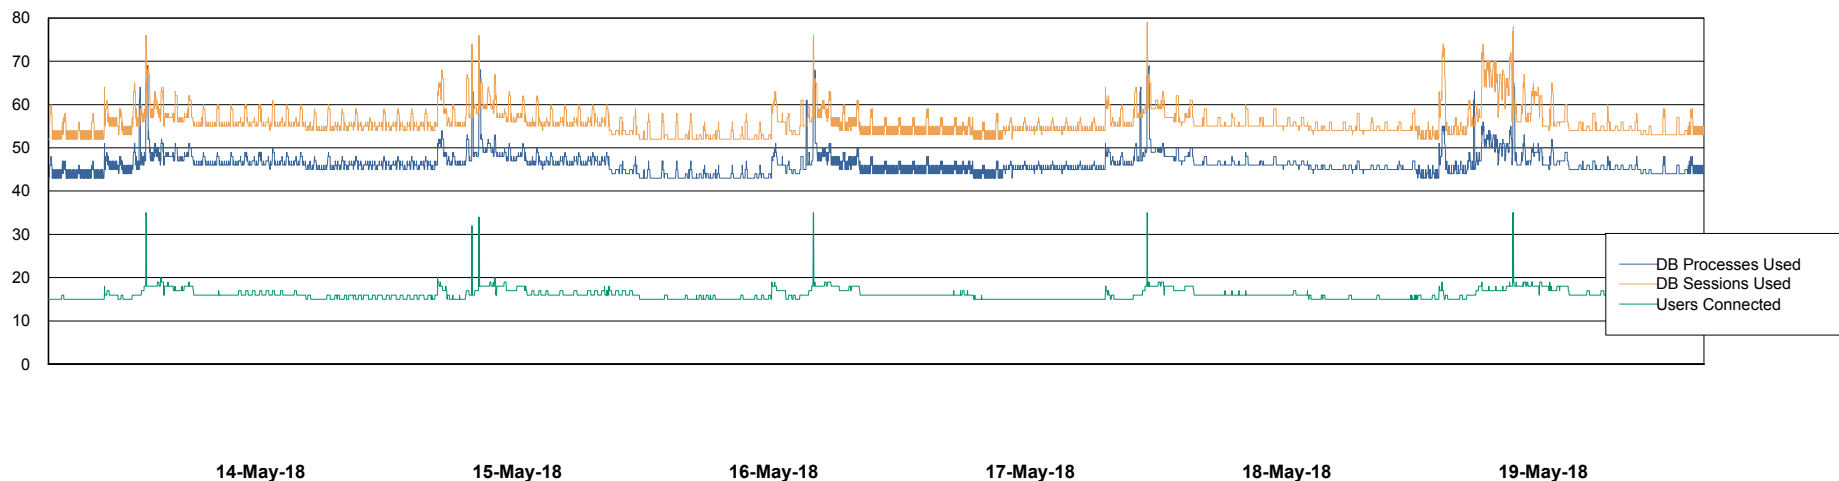

Database Performance AUJDB_BI