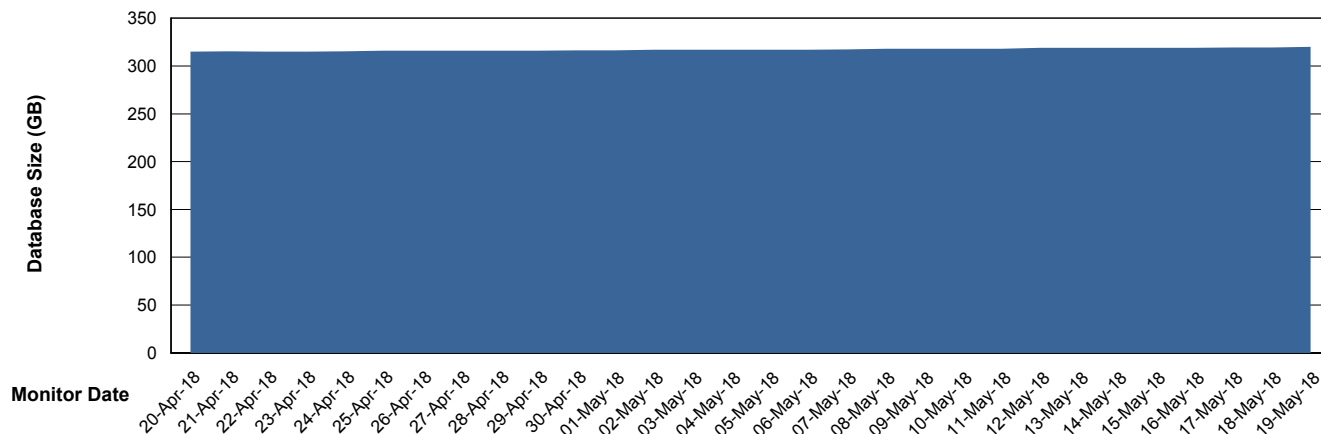

# Weekly SLA Customer Report

Customer AUJ\_Production  
Database ID 41

DATABASE SIZE AUJ\_DB4\_Primary

### Database growth over last month

DATABASE SIZE AUJDB\_BI

### Database growth over last month