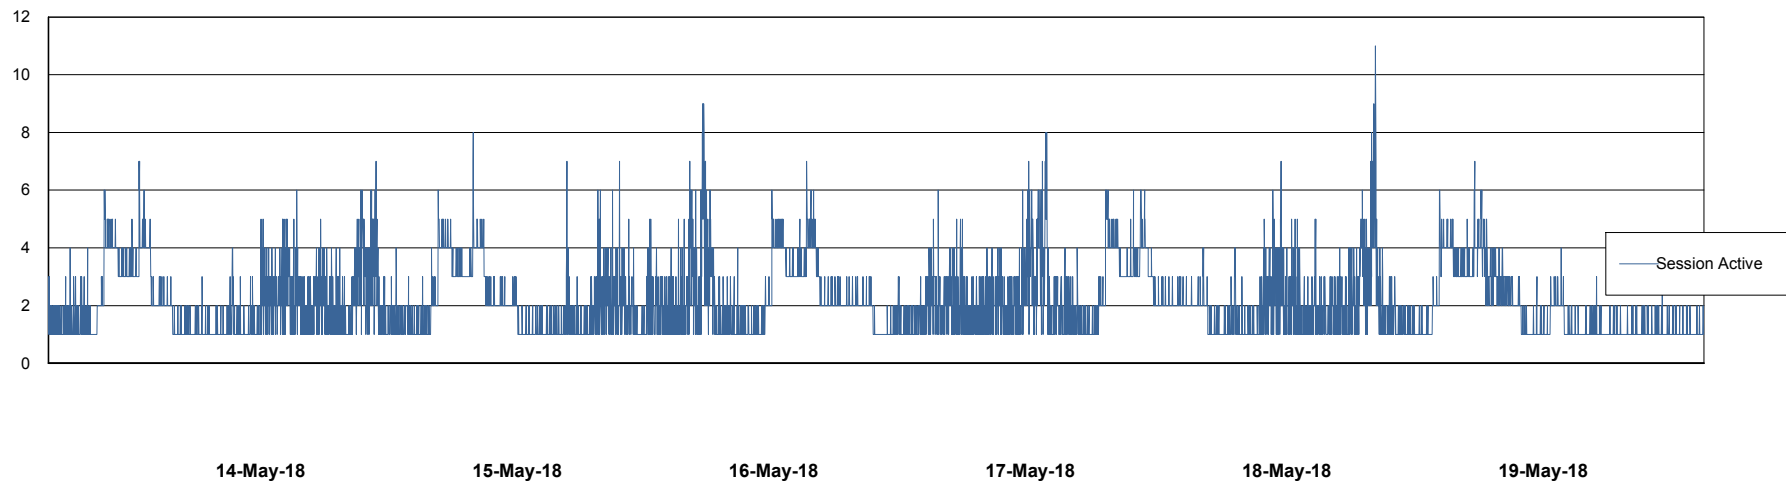

Database Performance AUJ_DB4_Primary