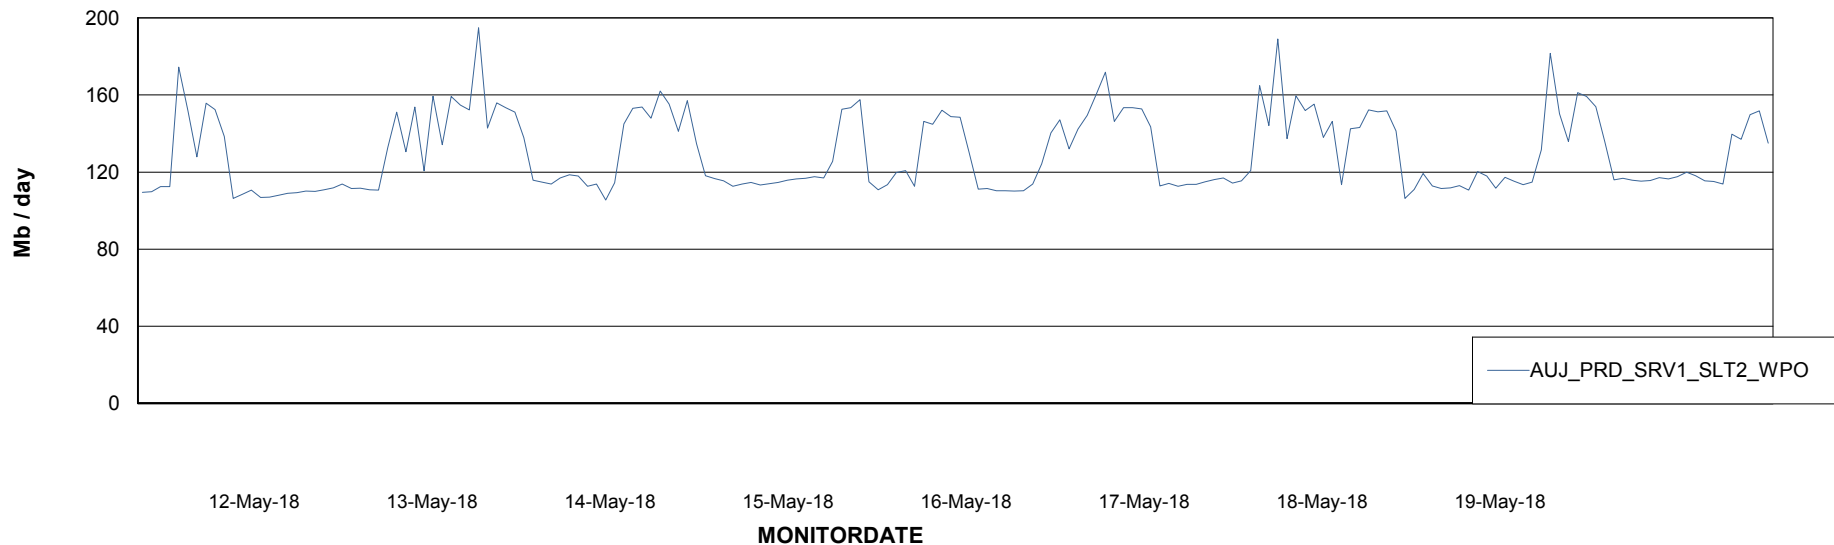

ABSSolute Web Component Services

Avg memory used per ABS Web component