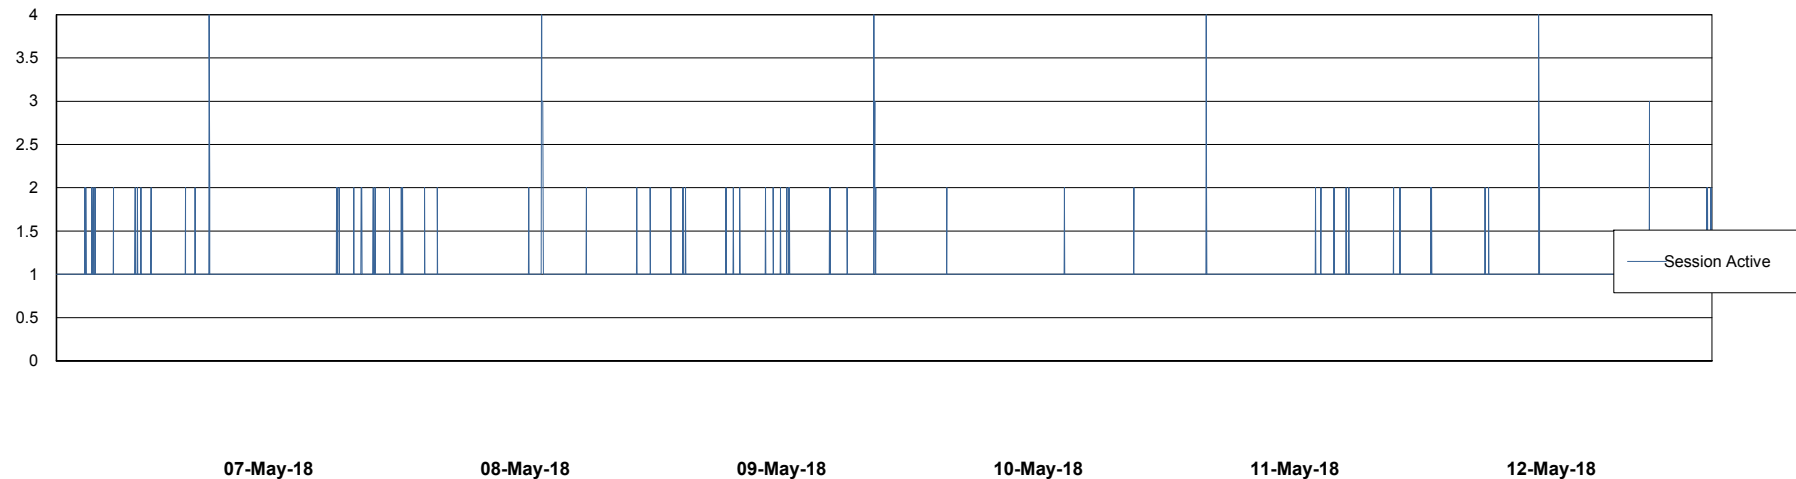

Weekly SLA Customer Report

Customer WBL_Production
Database ID 40

Harddisk Usage WBL_PRD_ORACLE1

	Free disk space on c: (%)	Total disk space on c: (Gb)	Free disk space on d: (%)	Total disk space on d: (Gb)	Free disk space on e: (%)	Total disk space on e: (Gb)	Free disk space on f: (%)	Total disk space on f: (Gb)
12-May-18	73	120	79	200	93	200	91	100
11-May-18	73	120	79	200	93	200	92	100
10-May-18	73	120	79	200	93	200	92	100
09-May-18	73	120	79	200	93	200	92	100
08-May-18	73	120	79	200	93	200	93	100
07-May-18	73	120	79	200	93	200	93	100
06-May-18	73	120	79	200	93	200	93	100

Harddisk Usage WBL_PRD_ORACLE2

	Free disk space on c: (%)	Total disk space on c: (Gb)	Free disk space on d: (%)	Total disk space on d: (Gb)	Free disk space on e: (%)	Total disk space on e: (Gb)	Free disk space on f: (%)	Total disk space on f: (Gb)
12-May-18	74	120	90	200	89	200	95	200
11-May-18	73	120	90	200	89	200	95	200
10-May-18	73	120	90	200	89	200	96	200
09-May-18	74	120	90	200	89	200	96	200
08-May-18	74	120	90	200	89	200	96	200
07-May-18	74	120	90	200	89	200	96	200
06-May-18	74	120	90	200	89	200	96	200

Weekly SLA Customer Report

Customer WBL_Production
Database ID 40

Database Performance WBLDB_Production

Weekly SLA Customer Report

Customer WBL_Production
Database ID 40

Database Performance WBLDB_Standby

Weekly SLA Customer Report

Customer WBL_Production
 Database ID 40

DATABASE SIZE WBLDB_Production

Database growth over last month

Database Tablespace WBLDB_Production

Date	Tablespace Name	Filesize (Gb)	Usedsize (Gb)	Percentage free
12-May-18	ABSDATA	6	5	17
	INDX	8	6	25
11-May-18	ABSDATA	6	5	17
	INDX	8	6	25
10-May-18	ABSDATA	6	5	17
	INDX	8	6	25
09-May-18	ABSDATA	6	5	17
	INDX	8	6	25
08-May-18	ABSDATA	6	5	17
	INDX	8	6	25
07-May-18	ABSDATA	6	5	17
	INDX	8	6	25
06-May-18	ABSDATA	6	5	17
	INDX	8	6	25