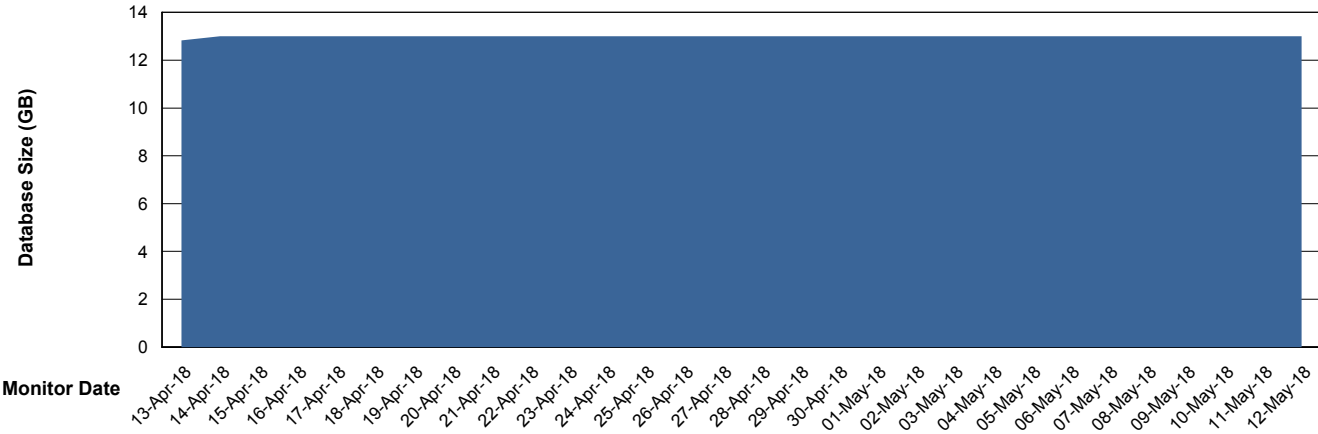

Weekly SLA Customer Report

Customer WBL_Production
Database ID 40

Database Performance WBLDB_Production

Weekly SLA Customer Report

Customer WBL_Production
Database ID 40

Database Performance WBLDB_Standby

Weekly SLA Customer Report

Customer WBL_Production
 Database ID 40

DATABASE SIZE WBLDB_Production

Database growth over last month

Database Tablespace WBLDB_Production

Date	Tablespace Name	Filesize (Gb)	Usedsize (Gb)	Percentage free
12-May-18	ABSDATA	6	5	17
	INDX	8	6	25
11-May-18	ABSDATA	6	5	17
	INDX	8	6	25
10-May-18	ABSDATA	6	5	17
	INDX	8	6	25
09-May-18	ABSDATA	6	5	17
	INDX	8	6	25
08-May-18	ABSDATA	6	5	17
	INDX	8	6	25
07-May-18	ABSDATA	6	5	17
	INDX	8	6	25
06-May-18	ABSDATA	6	5	17
	INDX	8	6	25