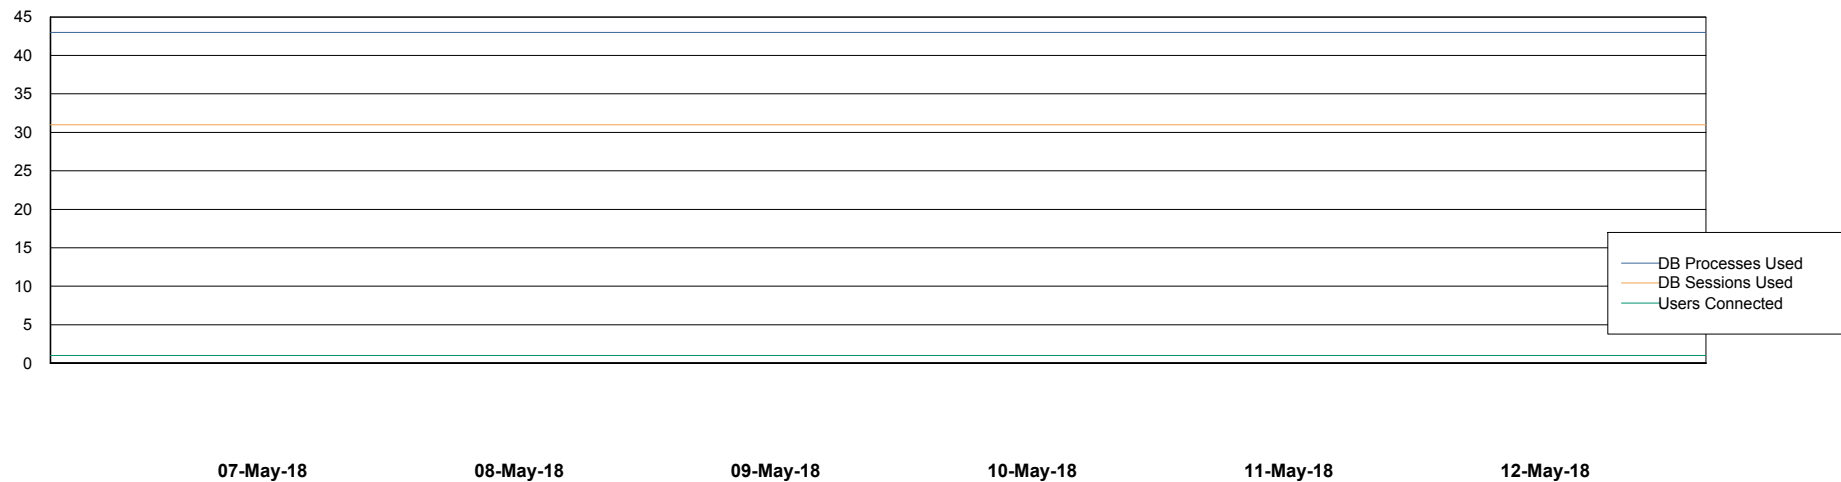

Weekly SLA Customer Report

Customer WBL_Production
Database ID 40

Database Performance WBLDB_Production

Weekly SLA Customer Report

Customer WBL_Production
Database ID 40

Database Performance WBLDB_Standby

Weekly SLA Customer Report

Customer WBL_Production
 Database ID 40

DATABASE SIZE WBLDB_Production

Database growth over last month

Database Tablespace WBLDB_Production

Date	Tablespace Name	Filesize (Gb)	Usedsize (Gb)	Percentage free
12-May-18	ABSDATA	6	5	17
	INDX	8	6	25
11-May-18	ABSDATA	6	5	17
	INDX	8	6	25
10-May-18	ABSDATA	6	5	17
	INDX	8	6	25
09-May-18	ABSDATA	6	5	17
	INDX	8	6	25
08-May-18	ABSDATA	6	5	17
	INDX	8	6	25
07-May-18	ABSDATA	6	5	17
	INDX	8	6	25
06-May-18	ABSDATA	6	5	17
	INDX	8	6	25