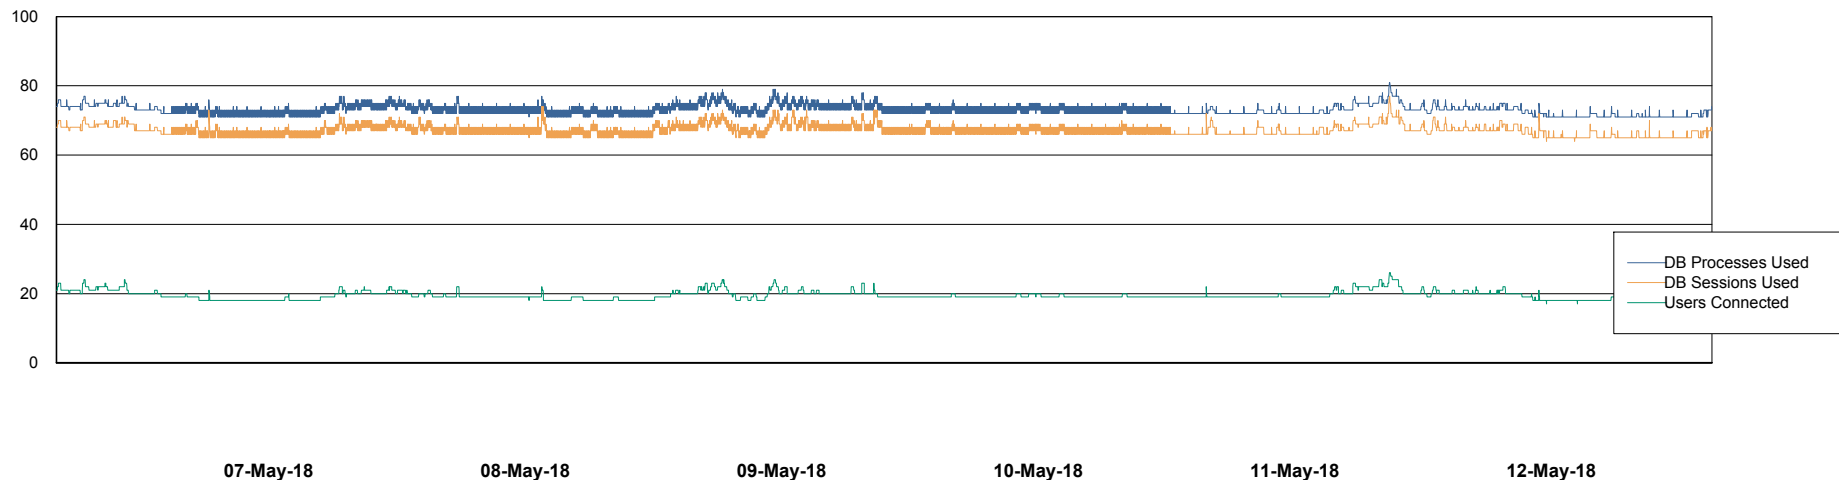

Harddisk Usage WBL_PRD_ORACLE2

	Free disk space on c: (%)	Total disk space on c: (Gb)	Free disk space on d: (%)	Total disk space on d: (Gb)	Free disk space on e: (%)	Total disk space on e: (Gb)	Free disk space on f: (%)	Total disk space on f: (Gb)
12-May-18	74	120	90	200	89	200	95	200
11-May-18	73	120	90	200	89	200	95	200
10-May-18	73	120	90	200	89	200	96	200
09-May-18	74	120	90	200	89	200	96	200
08-May-18	74	120	90	200	89	200	96	200
07-May-18	74	120	90	200	89	200	96	200
06-May-18	74	120	90	200	89	200	96	200

Weekly SLA Customer Report

Customer WBL_Production
Database ID 40

Database Performance WBLDB_Production

Weekly SLA Customer Report

Customer WBL_Production
Database ID 40

Database Performance WBLDB_Standby

Weekly SLA Customer Report