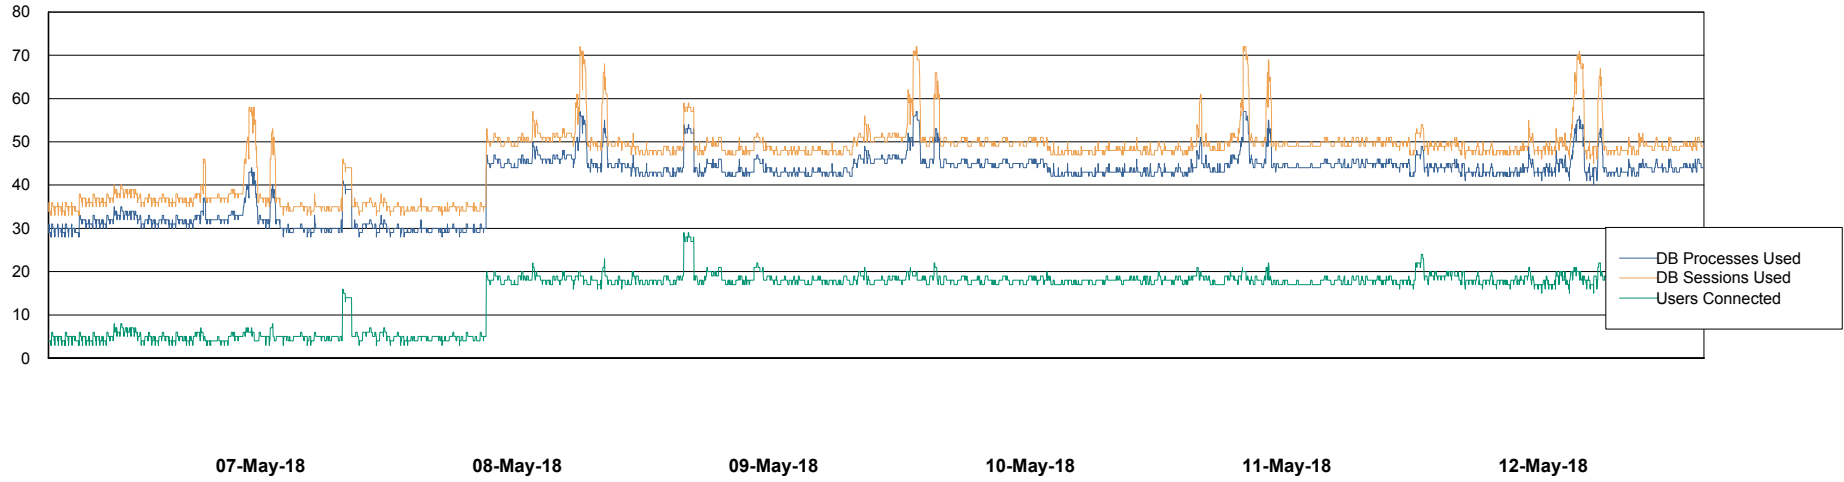

Database Performance VOSBIDB_Production