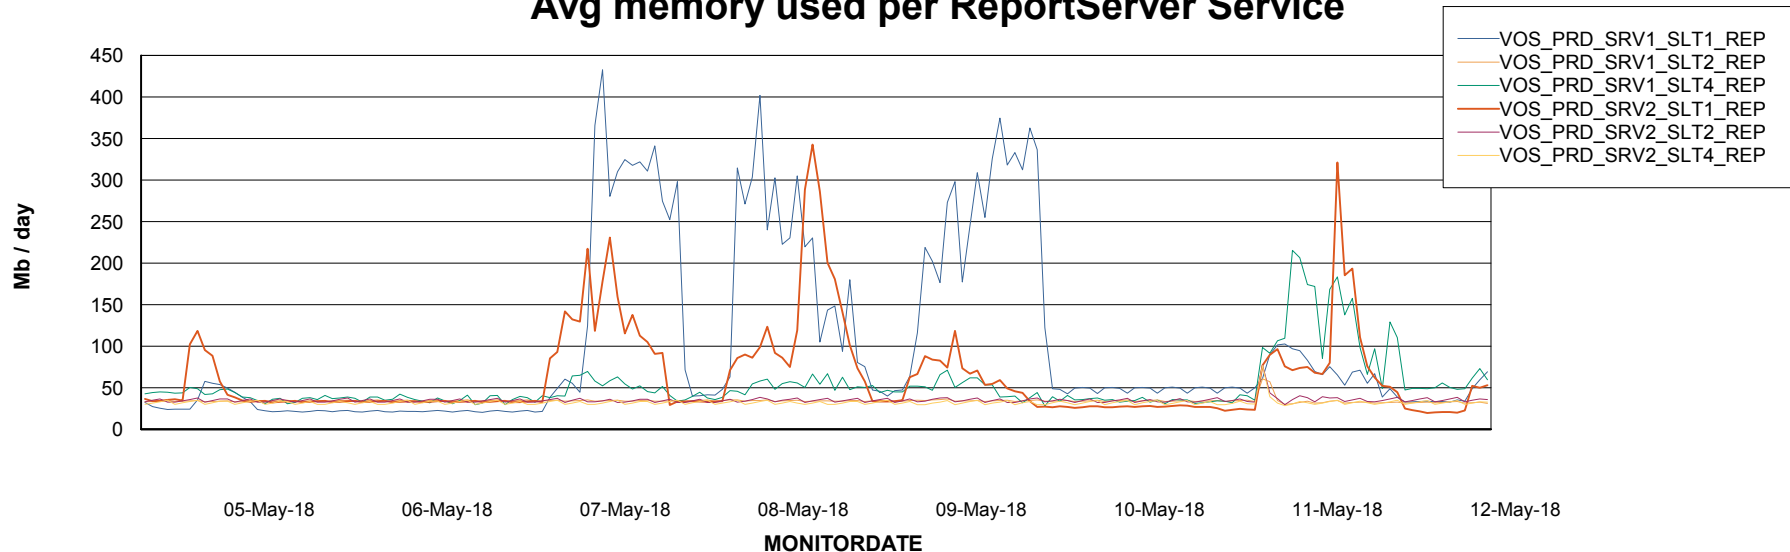

ABSSolute Application ReportServer Services

Avg memory used per ReportServer Service