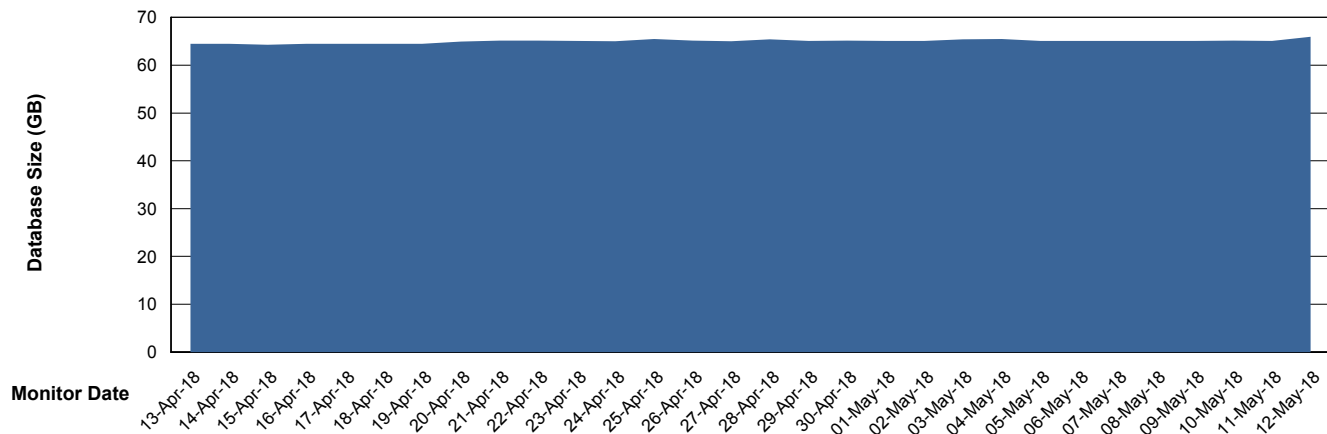

DATABASE SIZE VOSBIDB_Production

Database growth over last month