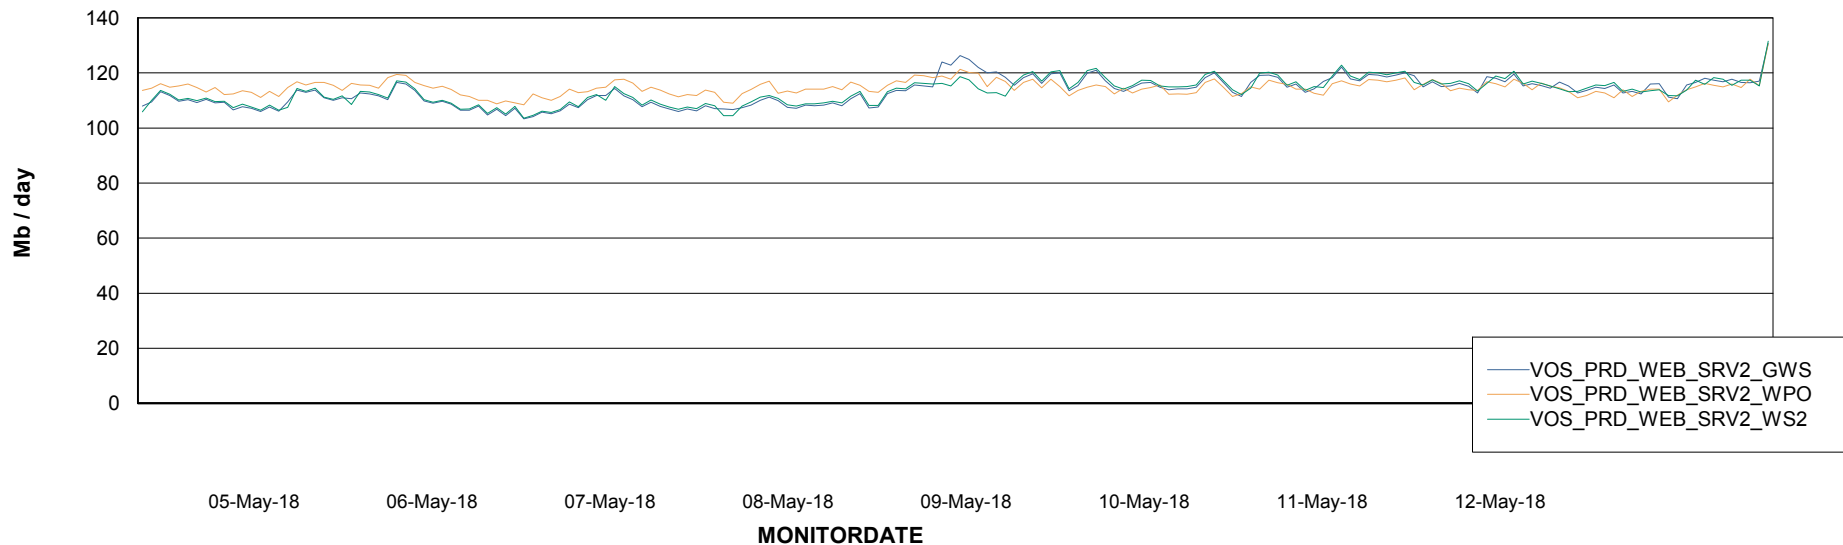

ABSSolute Web Component Services

Avg memory used per ABS Web component