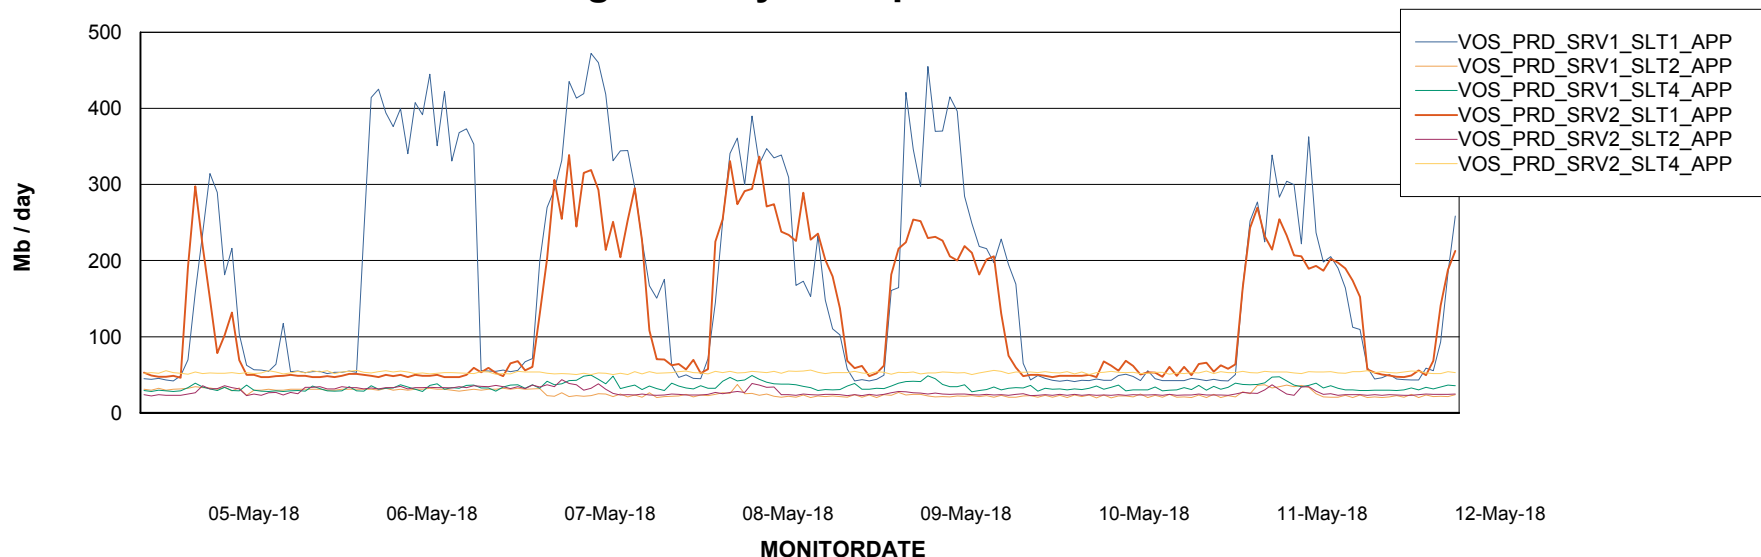

ABSSolute Application Server Services

Avg memory used per ABS Server Service