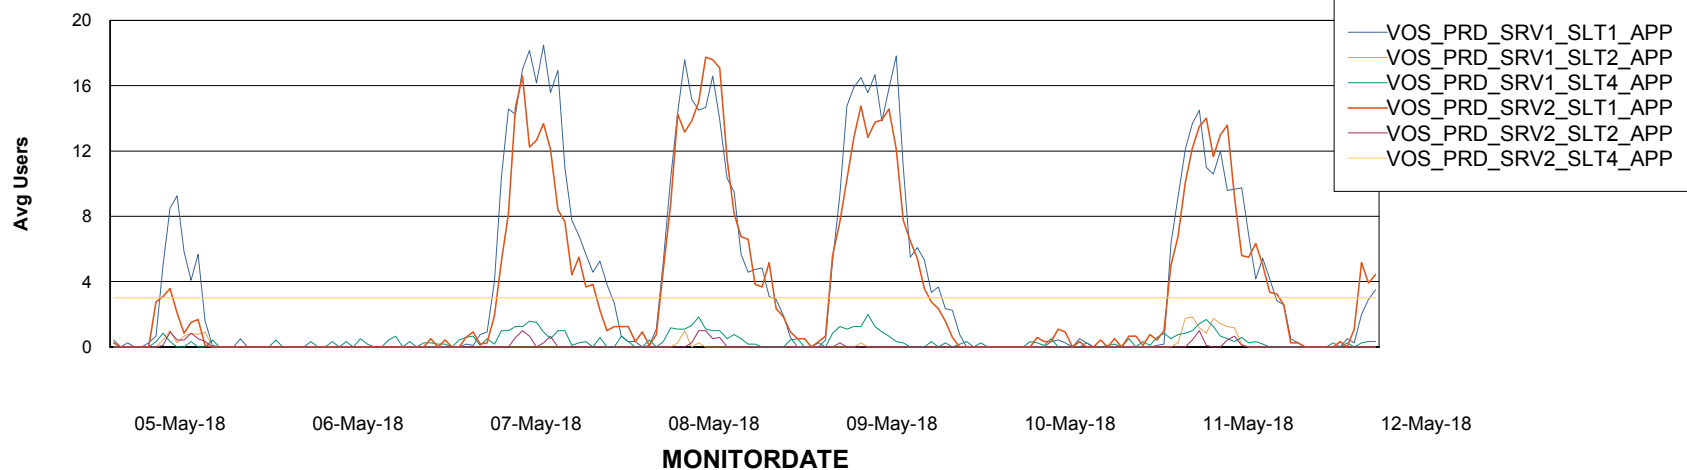

Avg users per day per ABS server