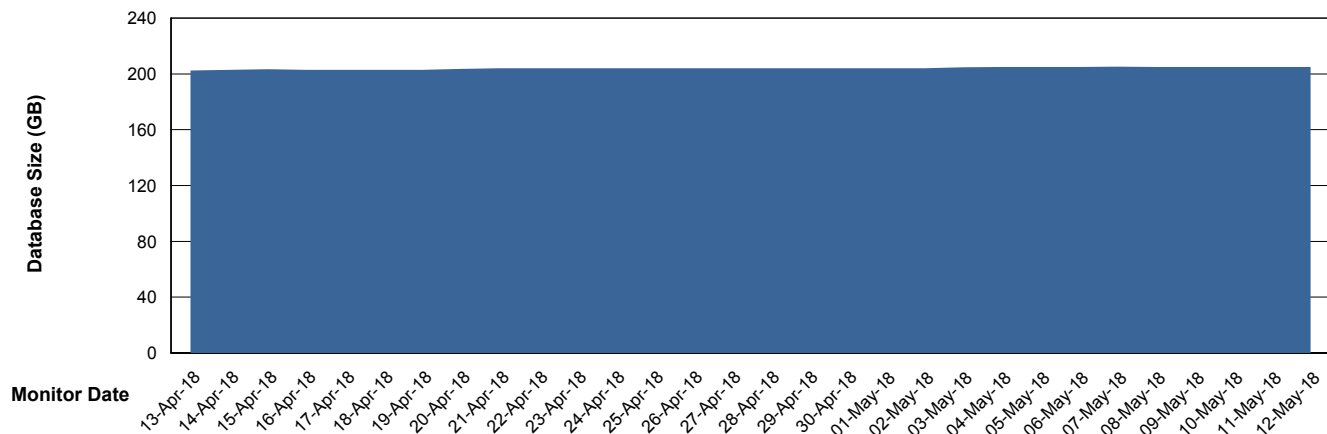

# Weekly SLA Customer Report

Customer VOS\_Production  
Database ID 68

DATABASE SIZE VOSBIDB\_Production

### Database growth over last month

DATABASE SIZE VOSDB\_Production

### Database growth over last month