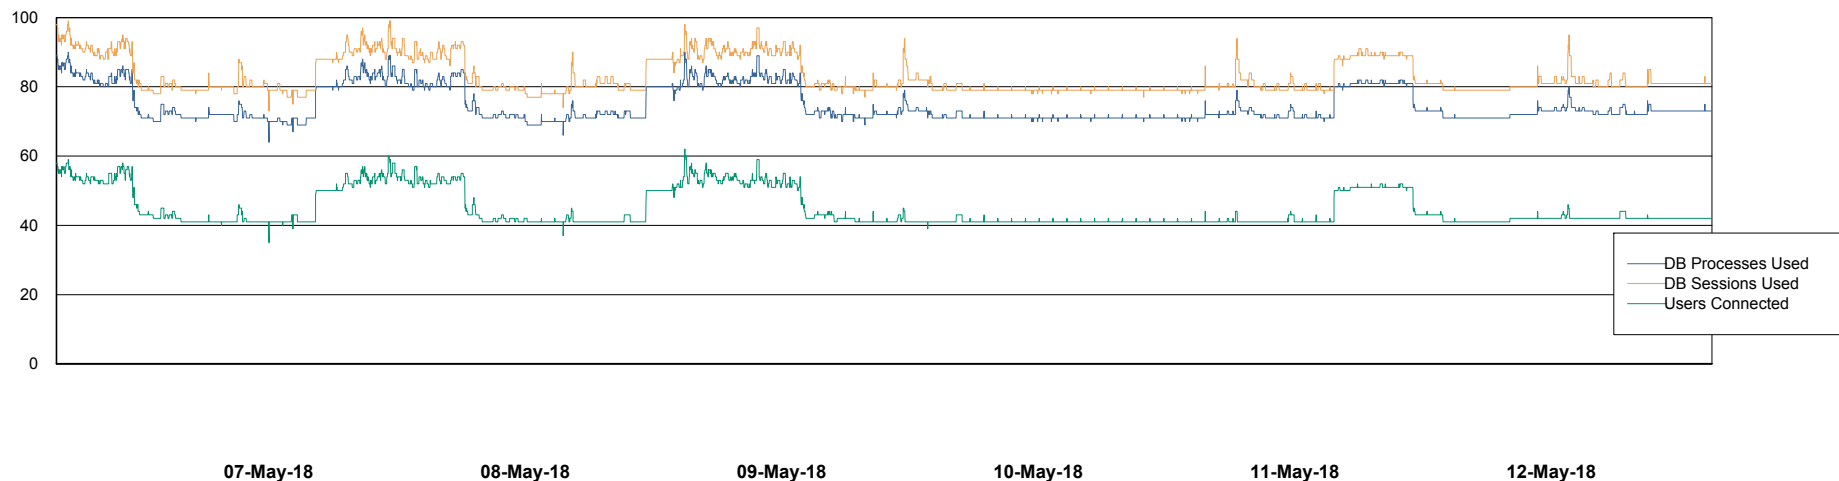

Harddisk Usage VEN_PRD_ORACLE2

	Free disk space on c: (%)	Free disk space on d: (%)	Free disk space on e: (%)
12-May-18	34	50	43
11-May-18	34	50	43
10-May-18	34	50	43
09-May-18	34	50	42
08-May-18	34	50	42
07-May-18	34	50	42
06-May-18	34	50	42

Weekly SLA Customer Report

Customer VEN_Production
Database ID 35

Database Performance VENDB_Production

Weekly SLA Customer Report

Customer VEN_Production
Database ID 35

Database Performance VENDB_Standby

Weekly SLA Customer Report