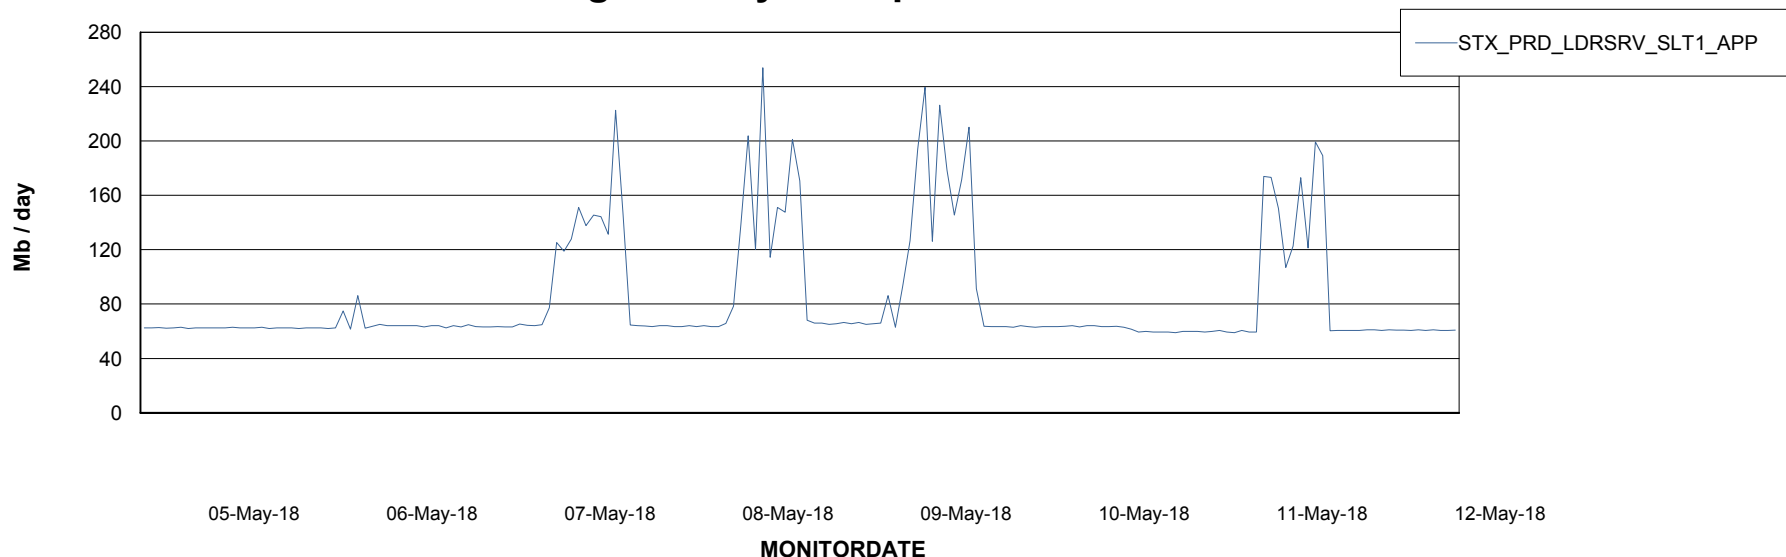

ABSSolute Application Server Services

Avg memory used per ABS Server Service