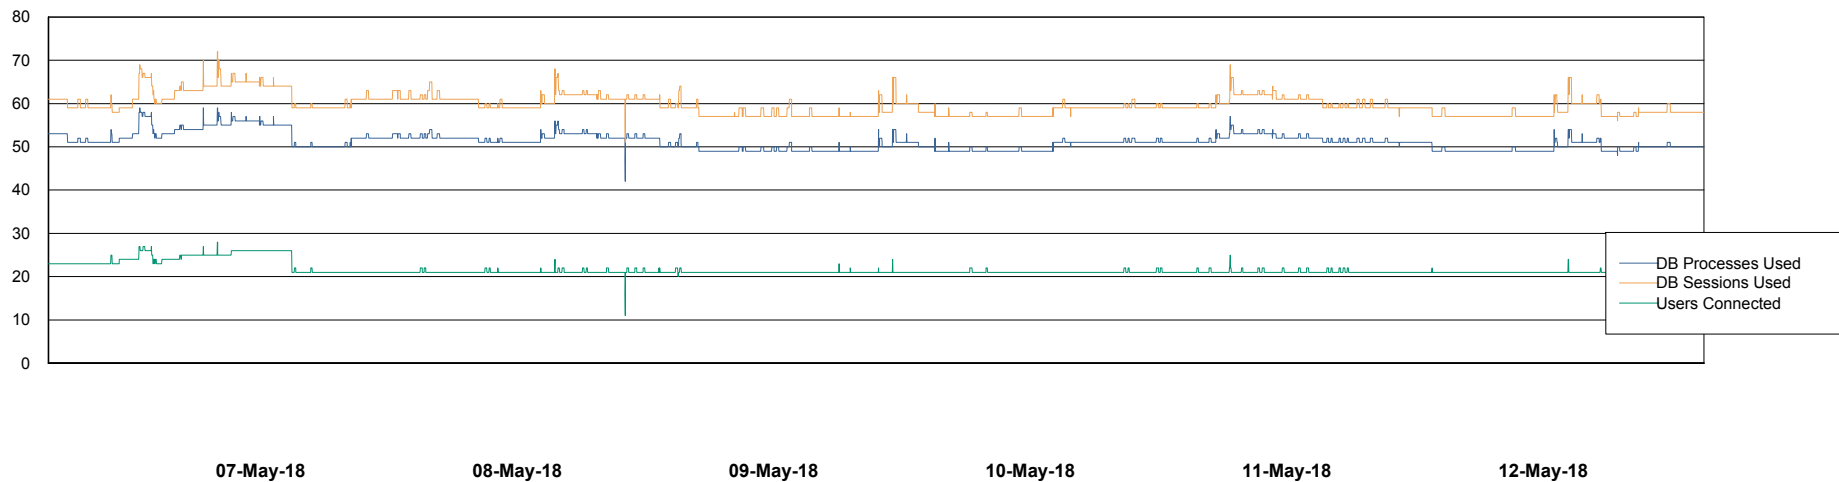

Weekly SLA Customer Report

Customer STX_Production
Database ID 71

Harddisk Usage STX_PRD_LDRSRV

	Free disk space on c: (%)	Total disk space on c: (Gb)	Free disk space on d: (%)	Total disk space on d: (Gb)
12-May-18	39	100	21	400
11-May-18	40	100	21	400
10-May-18	41	100	21	400
09-May-18	38	100	22	400
08-May-18	38	100	22	400
07-May-18	37	100	22	400
06-May-18	36	100	22	400

Weekly SLA Customer Report

Customer STX_Production
Database ID 71

Database Performance STXDB_Production

Weekly SLA Customer Report

Customer STX_Production
 Database ID 71

DATABASE SIZE STXDB_Production

Database growth over last month

Database Tablespace STXDB_Production

Date	Tablespace Name	Filesize (Gb)	Usedsize (Gb)	Percentage free
12-May-18	ABSDATA	4	3	25
	INDX	1	0	100
11-May-18	ABSDATA	4	3	25
	INDX	1	0	100
10-May-18	ABSDATA	4	3	25
	INDX	1	0	100
09-May-18	ABSDATA	4	3	25
	INDX	1	0	100
08-May-18	ABSDATA	4	3	25
	INDX	1	0	100
07-May-18	ABSDATA	4	3	25
	INDX	1	0	100
06-May-18	ABSDATA	4	3	25
	INDX	1	0	100