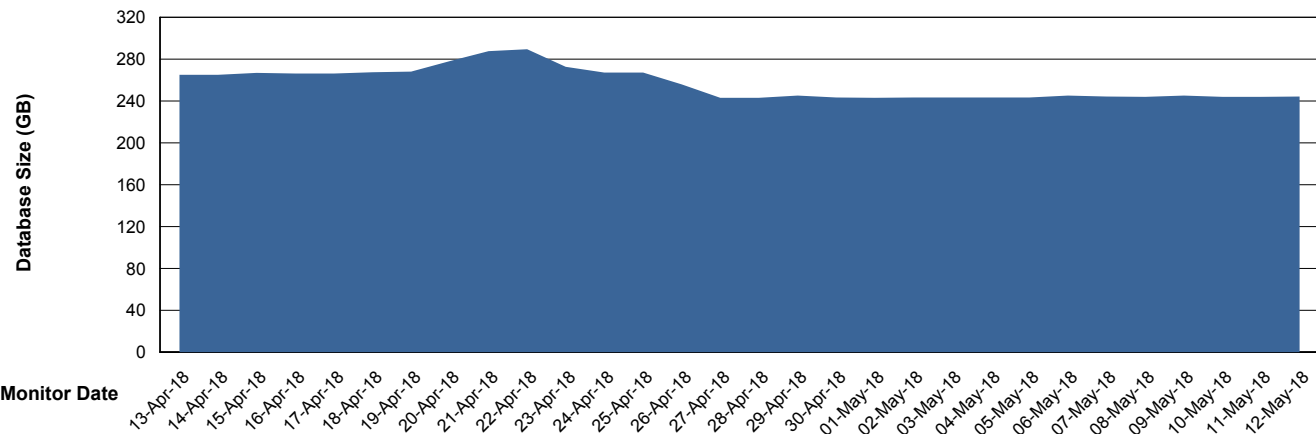

DATABASE SIZE STKDB_ABS1 Production Database

Database growth over last month

Database Tablespace STKDB_ABS1 Production Database

Date	Tablespace Name	Filesize (Gb)	Usedsize (Gb)	Percentage free
12-May-18	ABSDATA	179	126	30
	INDX	140	115	18
11-May-18	ABSDATA	179	126	30
	INDX	140	115	18
10-May-18	ABSDATA	179	126	30
	INDX	140	115	18
09-May-18	ABSDATA	179	126	30
	INDX	140	115	18
08-May-18	ABSDATA	179	126	30
	INDX	140	115	18
07-May-18	ABSDATA	179	126	30
	INDX	132	115	13
06-May-18	ABSDATA	179	126	30
	INDX	132	115	13