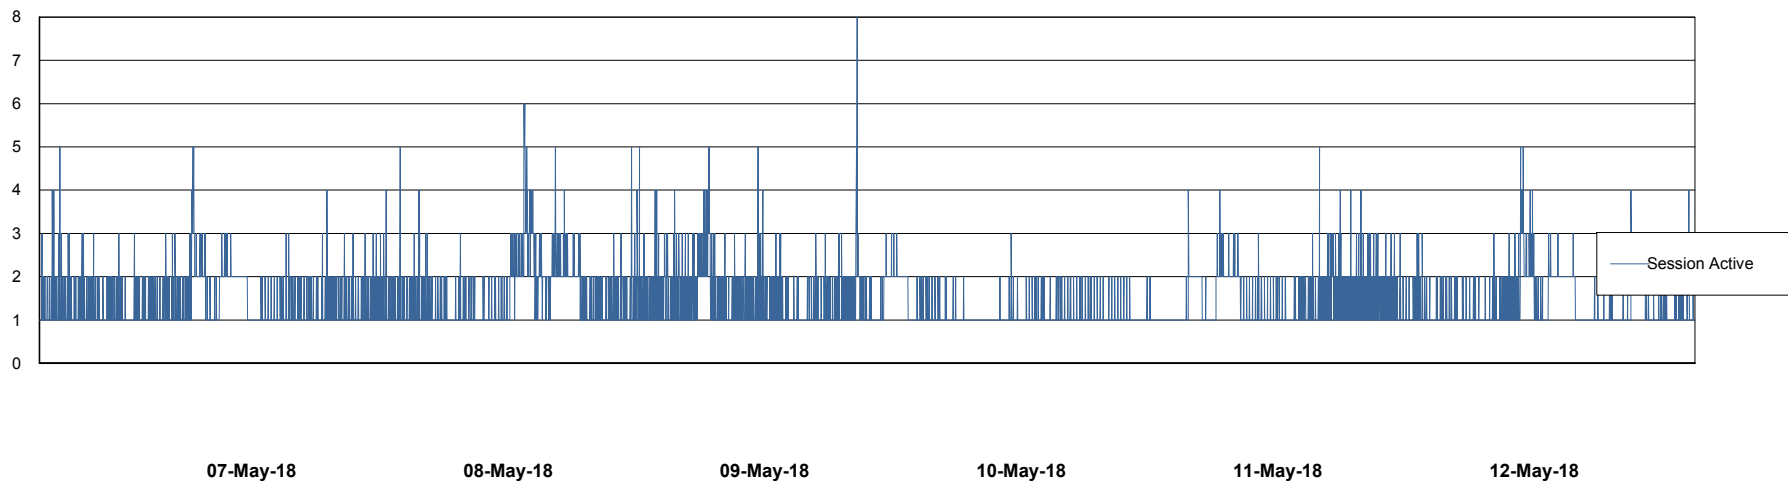

Database Performance STKDB_ABS1 Production Database