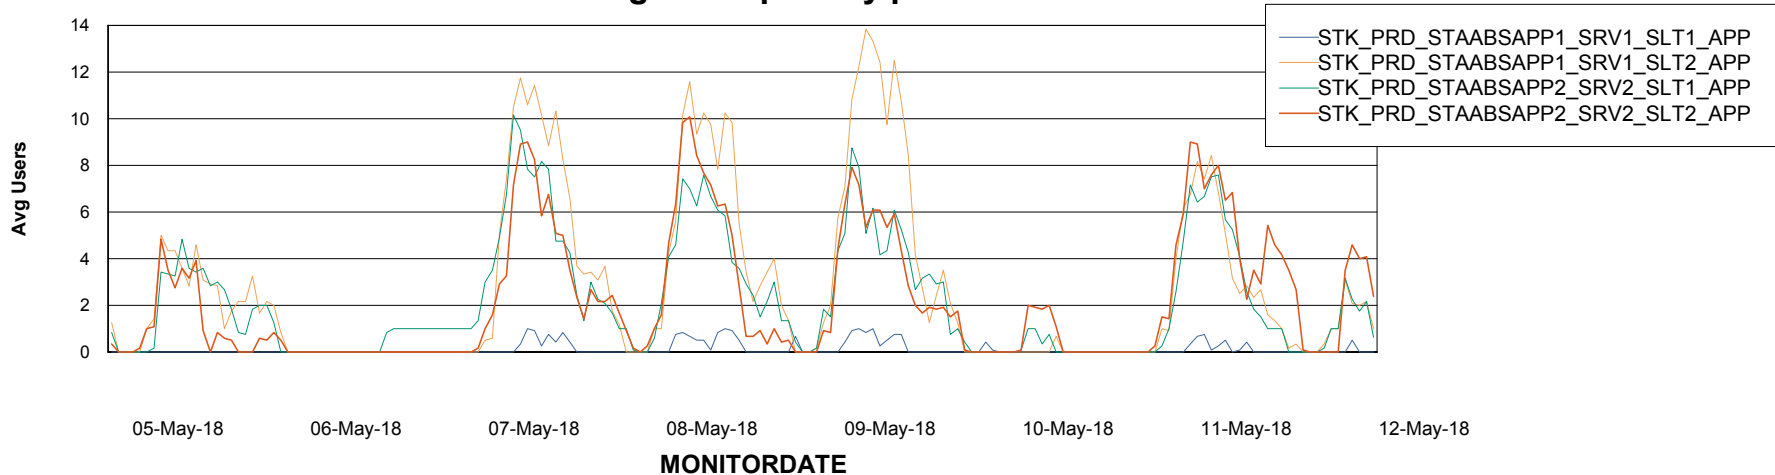

Avg users per day per ABS server