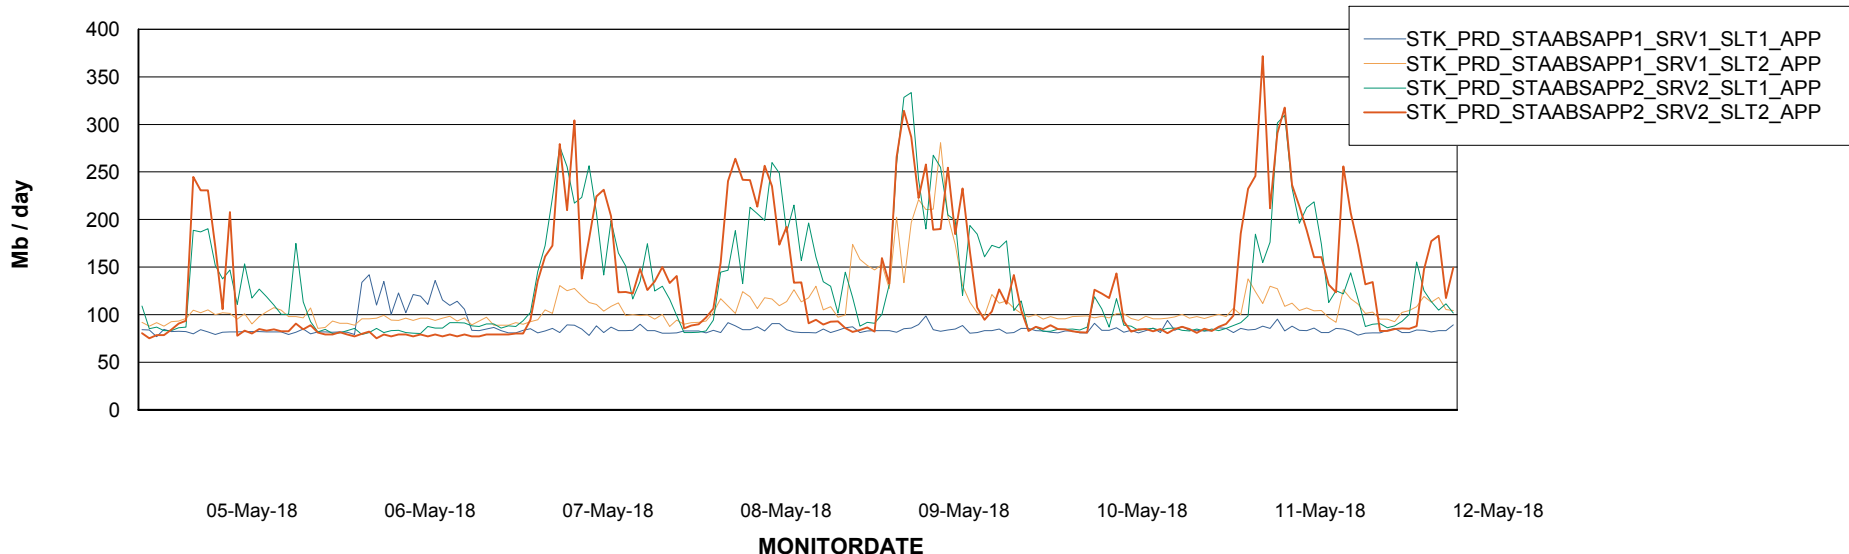

ABSolute Application Server Services

Avg memory used per ABS Server Service