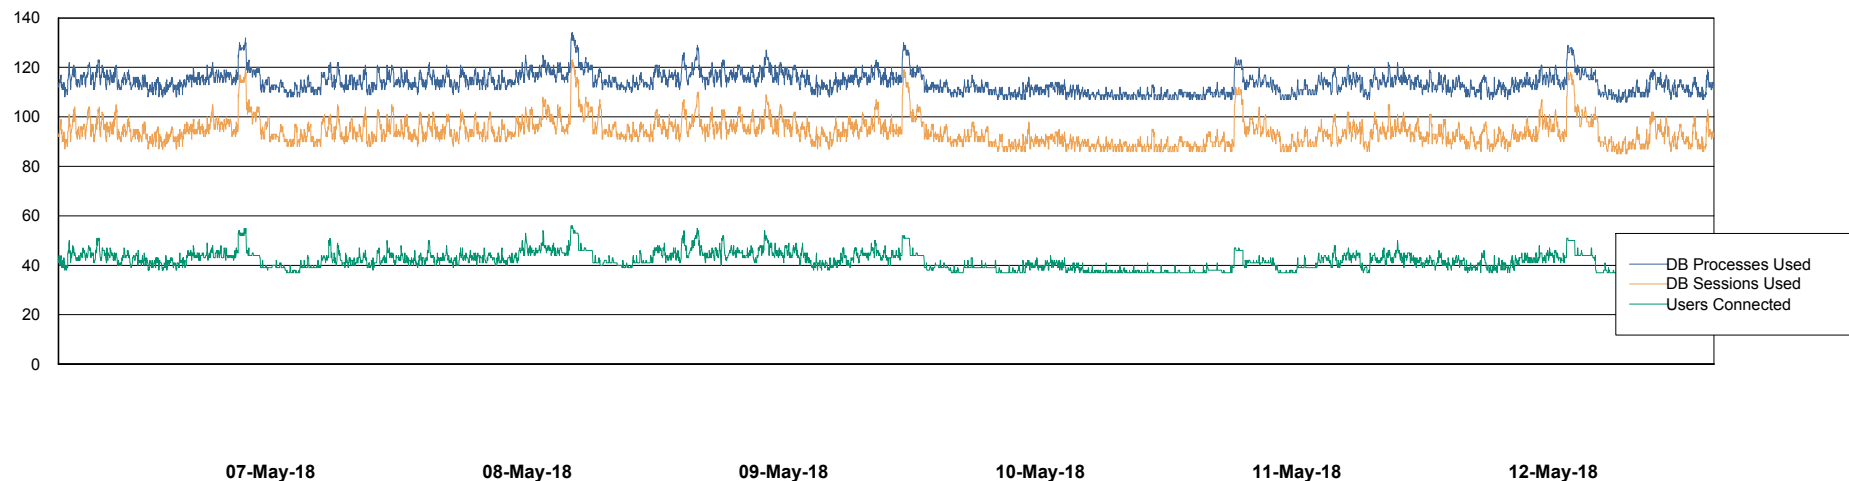

Database Performance STKDB_ABS1 Production Database