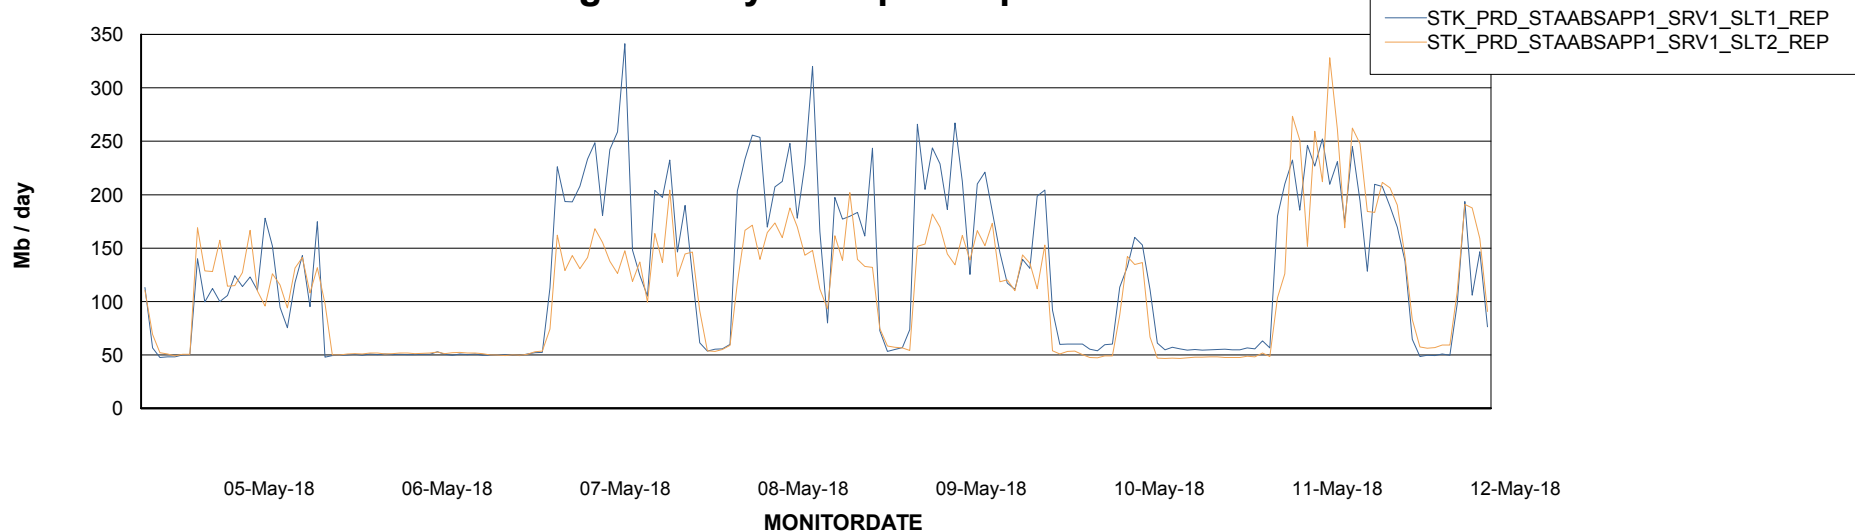

ABSSolute Application ReportServer Services

Avg memory used per ReportServer Service