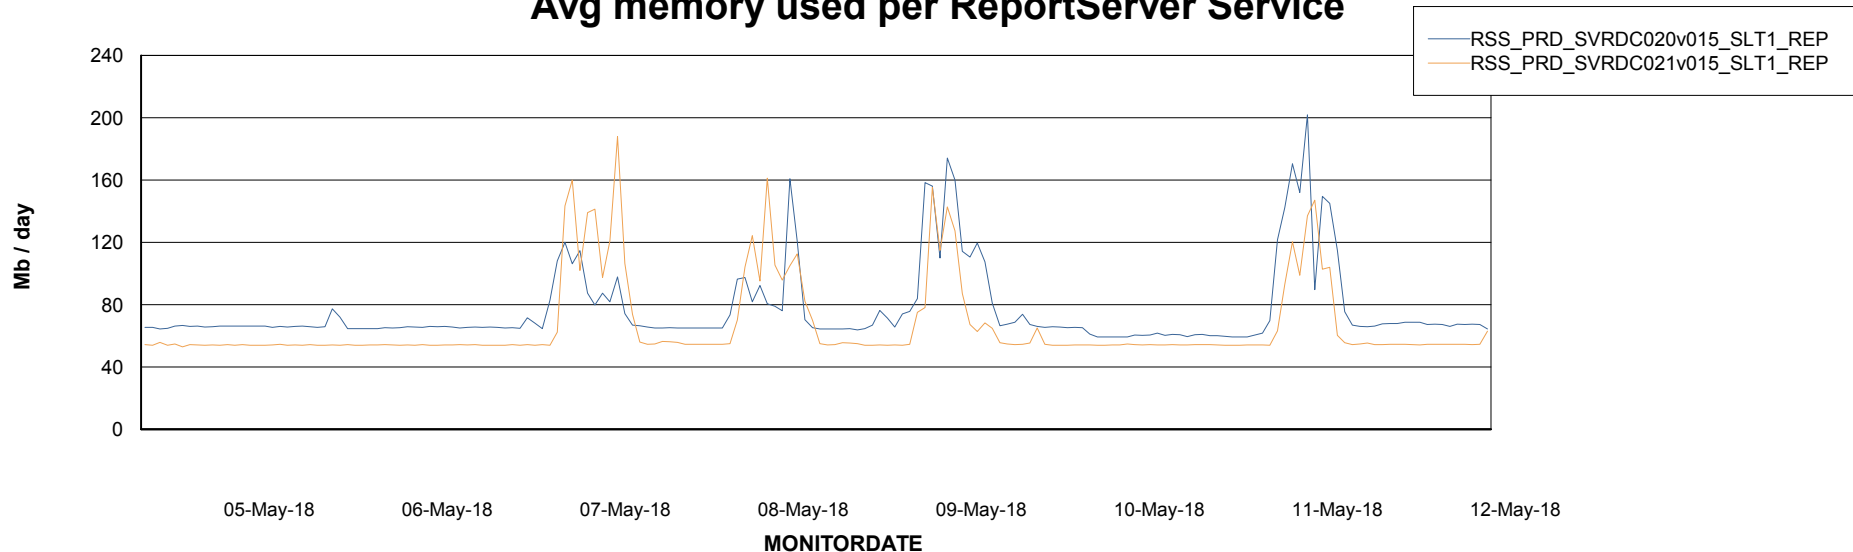

Avg memory used per ABS Server Service

Avg users per day per ABS server

Weekly SLA Customer Report

Customer RSS Production
Database ID 52

ABSSolute Application ReportServer Services

Avg memory used per ReportServer Service