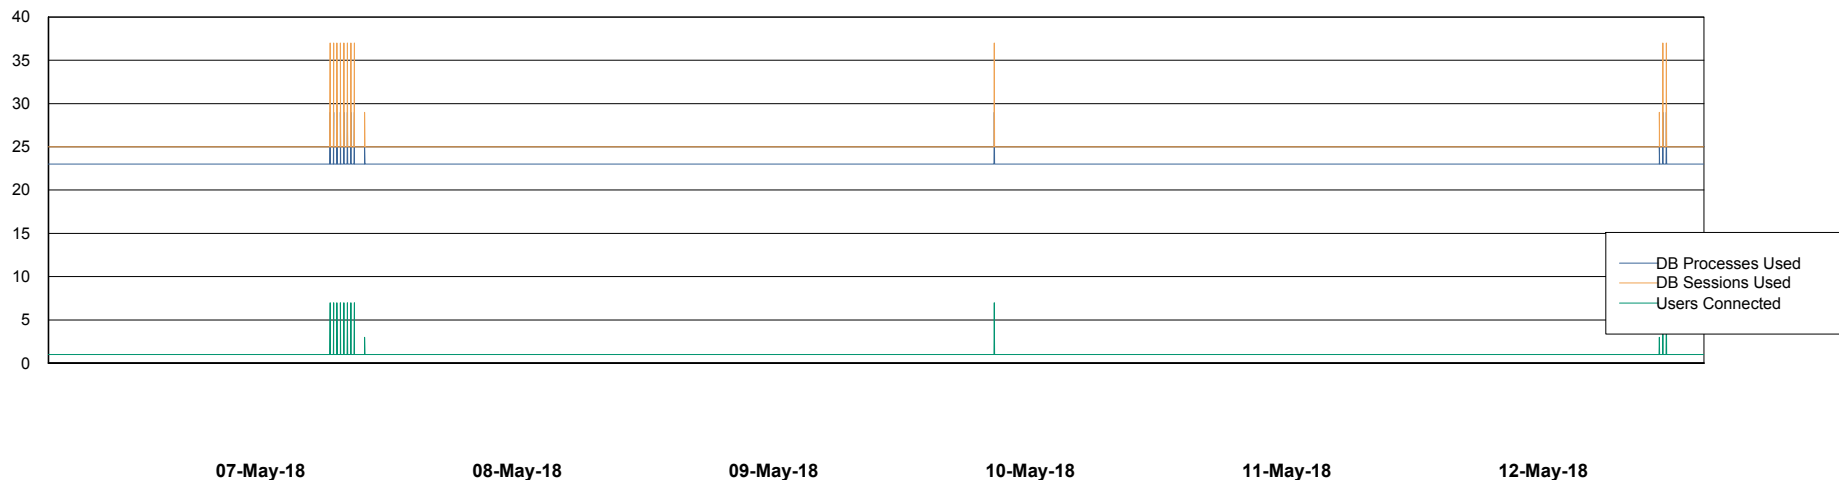

Weekly SLA Customer Report

Customer RSS Production
Database ID 52

Database Performance RSSDB_Production

Weekly SLA Customer Report

Customer RSS Production
Database ID 52

Database Performance RSSDB_Standby

Weekly SLA Customer Report