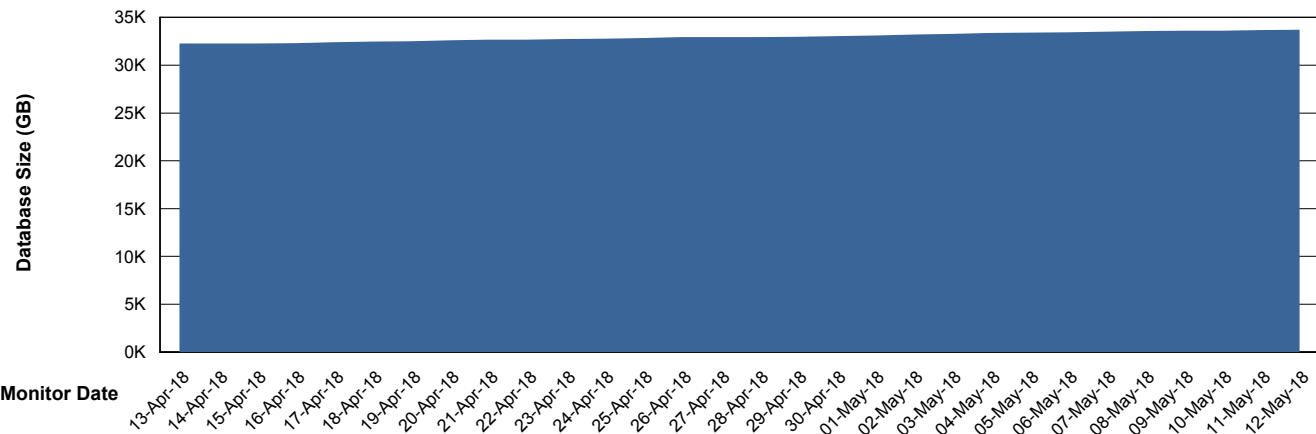

DATABASE SIZE RSSDB_Production

Database growth over last month

Database Tablespace RSSDB_Production

Date	Tablespace Name	Filesize (Gb)	Usedsize (Gb)	Percentage free
12-May-18	ABSDATA	17,500	14,513	17
	INDX	21,500	17,876	17
11-May-18	ABSDATA	17,500	14,513	17
	INDX	21,500	17,876	17
10-May-18	ABSDATA	17,500	14,456	17
	INDX	21,500	17,849	17
09-May-18	ABSDATA	17,500	14,455	17
	INDX	21,500	17,840	17
08-May-18	ABSDATA	17,500	14,446	17
	INDX	21,500	17,803	17
07-May-18	ABSDATA	17,500	14,436	18
	INDX	21,500	17,776	17
06-May-18	ABSDATA	17,500	14,418	18
	INDX	21,500	17,695	18