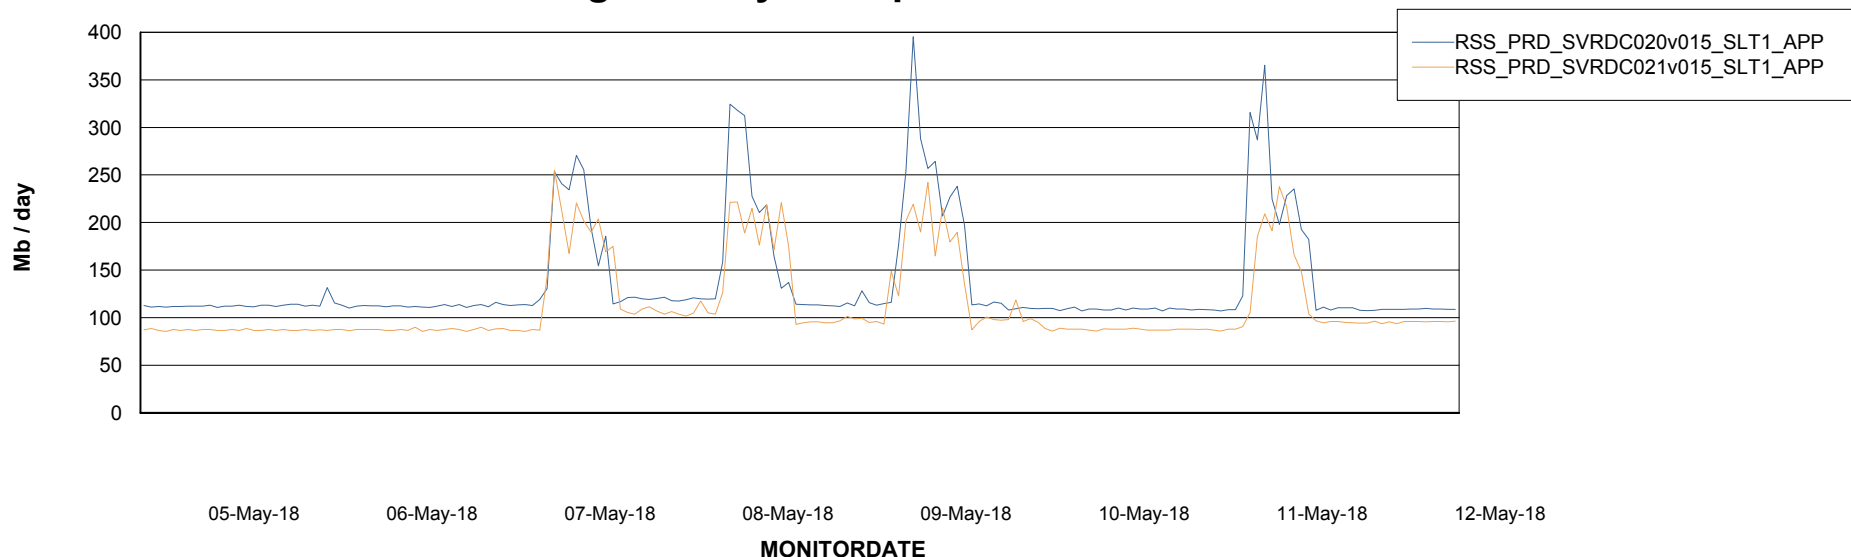

ABSSolute Application Server Services

Avg memory used per ABS Server Service