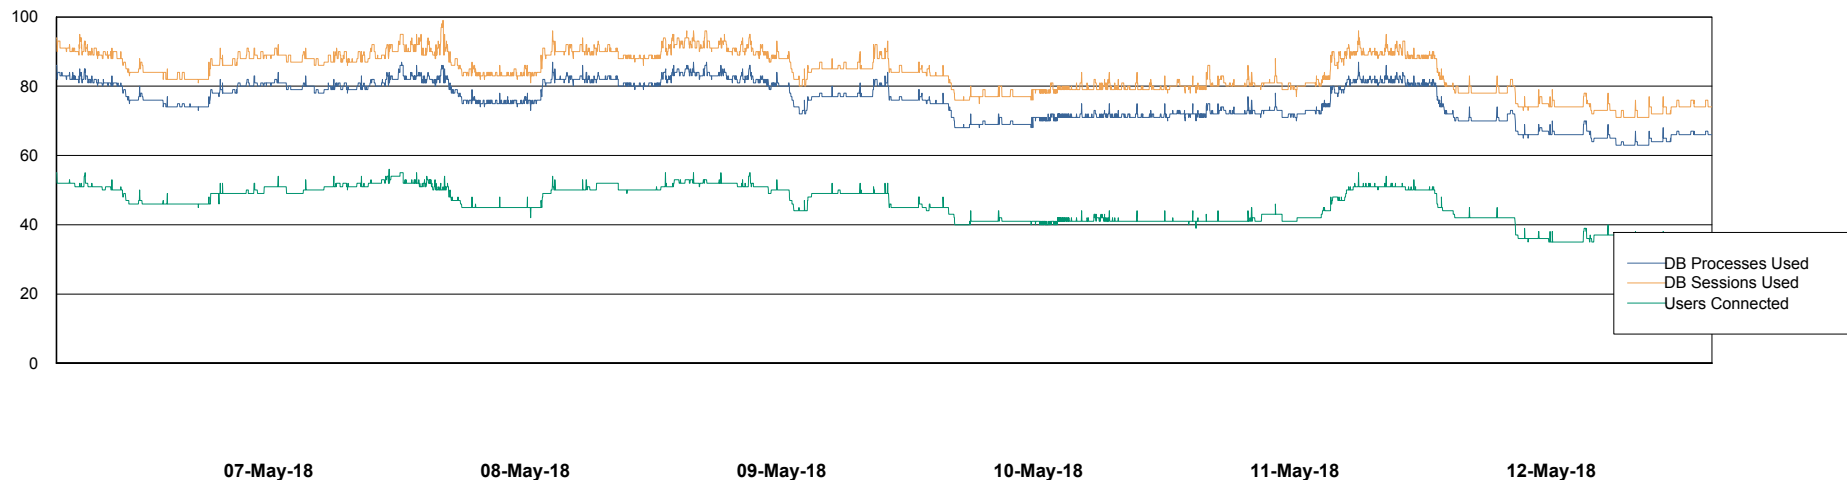

Weekly SLA Customer Report

Customer RSS Production
 Database ID 52

Harddisk Usage RSS_PRD_SVRDC191v016

	Free disk space on c: (%)	Total disk space on c: (Gb)	Free disk space on d: (%)	Total disk space on d: (Gb)
12-May-18	17	60	57	200
11-May-18	17	60	57	200
10-May-18	17	60	57	200
09-May-18	18	60	57	200
08-May-18	18	60	57	200
07-May-18	18	60	57	200
06-May-18	18	60	57	200

Weekly SLA Customer Report

Customer RSS Production
Database ID 52

Database Performance RSSDB_Production

Weekly SLA Customer Report

Customer RSS Production
Database ID 52

Database Performance RSSDB_Standby

Weekly SLA Customer Report