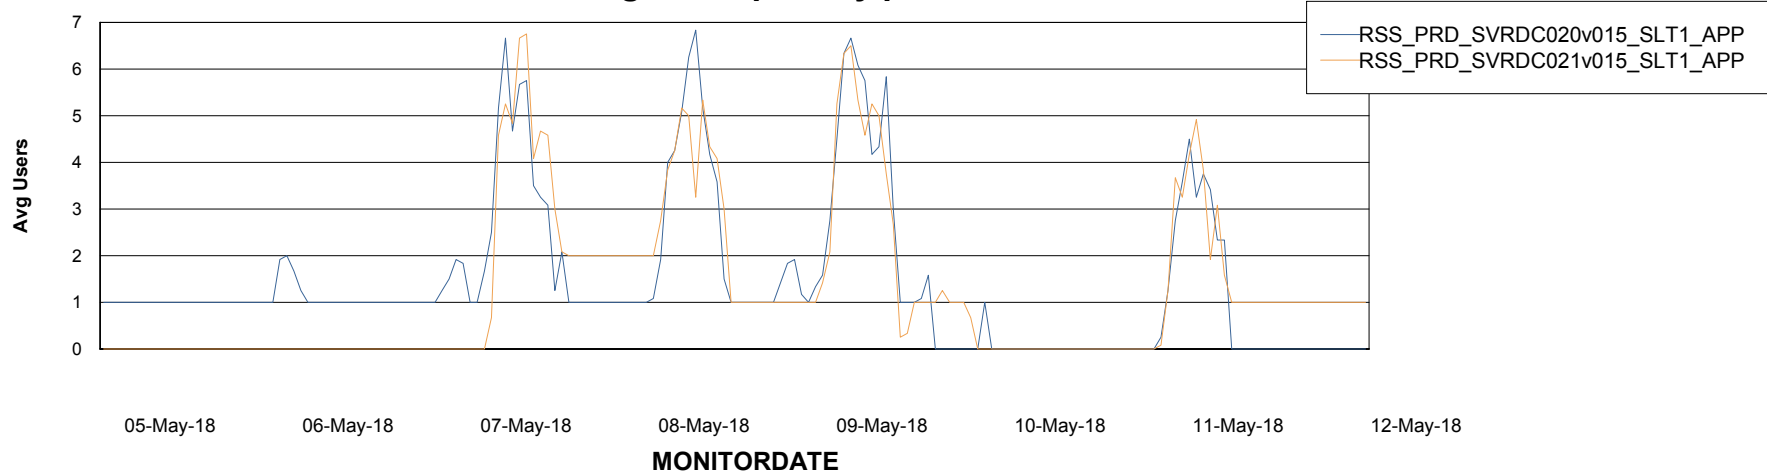

Avg users per day per ABS server