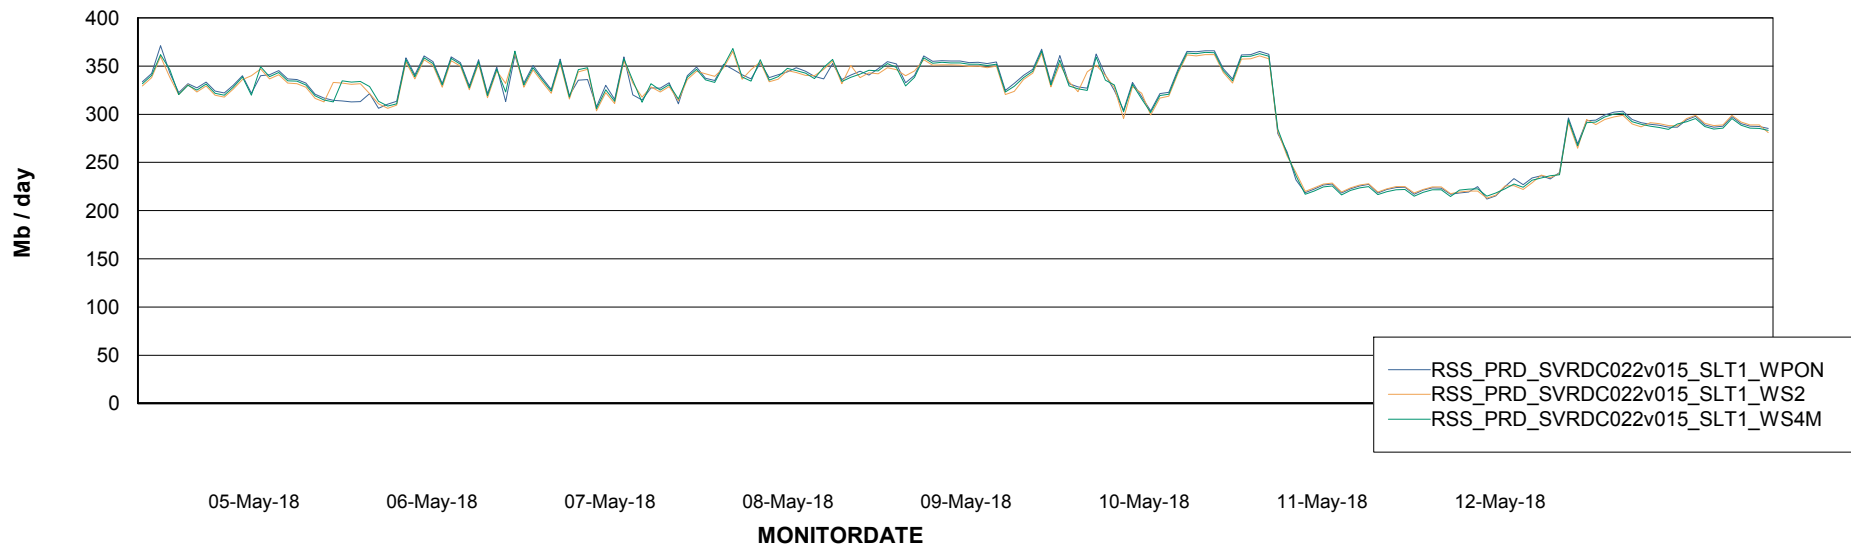

ABSSolute Web Component Services

Avg memory used per ABS Web component