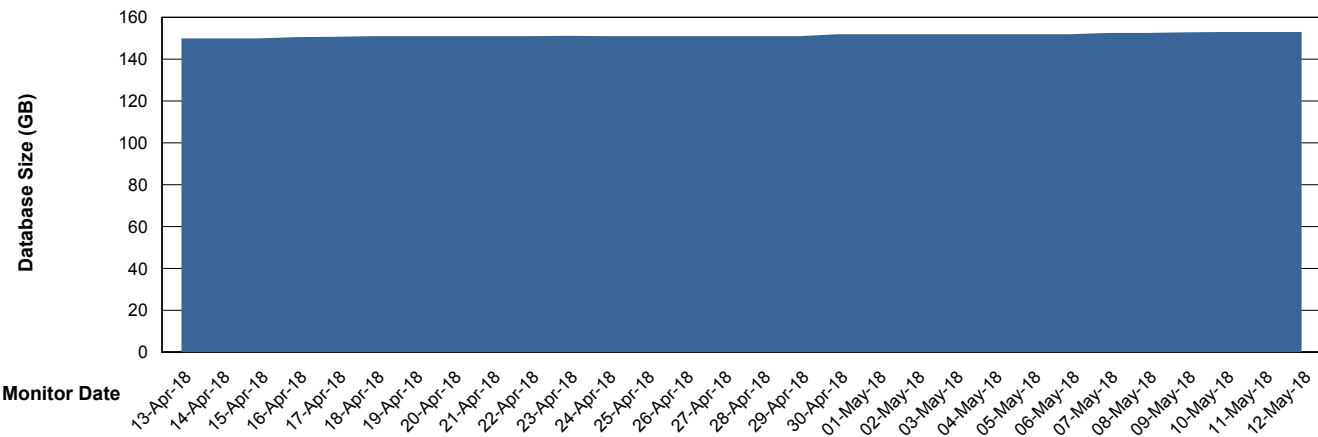

DATABASE SIZE PHSDB_Production

Database growth over last month