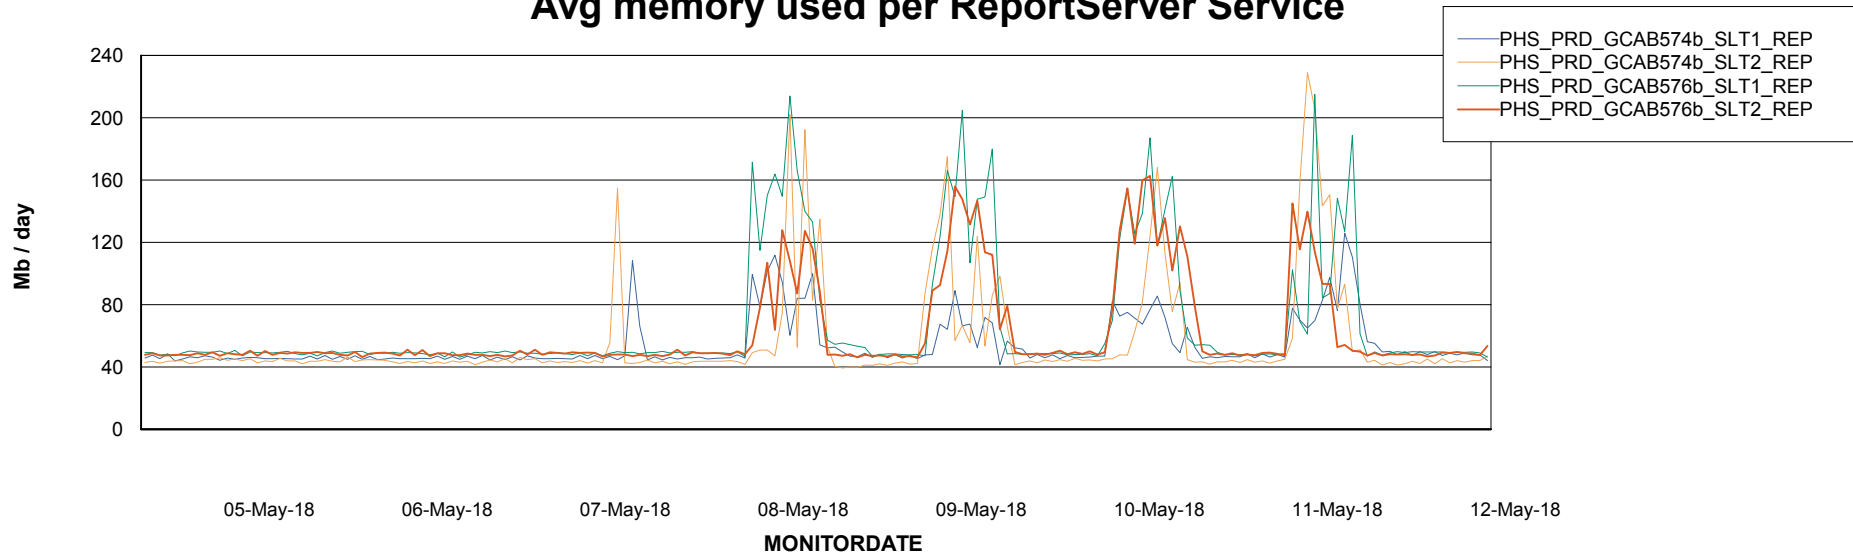

Avg memory used per ABS Server Service

Avg users per day per ABS server

Weekly SLA Customer Report

Customer PHS_Production
Database ID 47

ABSSolute Application ReportServer Services

Avg memory used per ReportServer Service