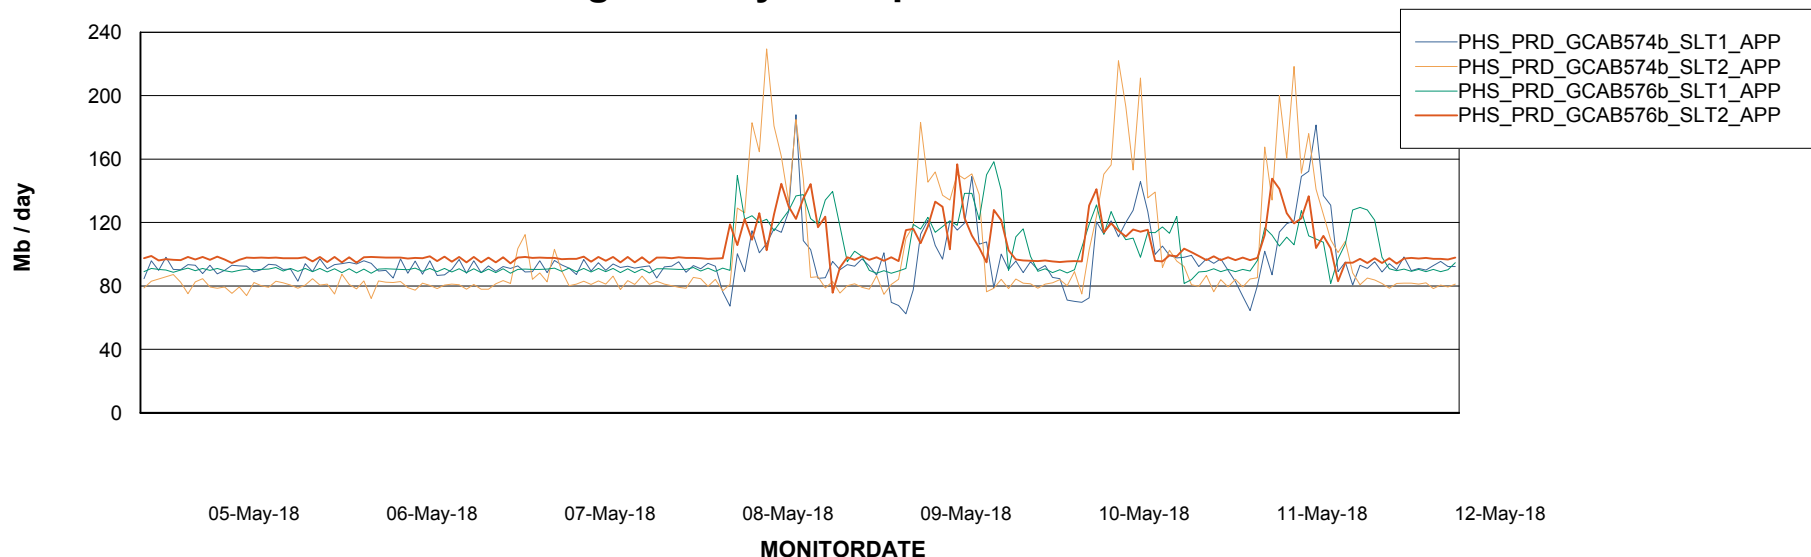

ABSSolute Application Server Services

Avg memory used per ABS Server Service