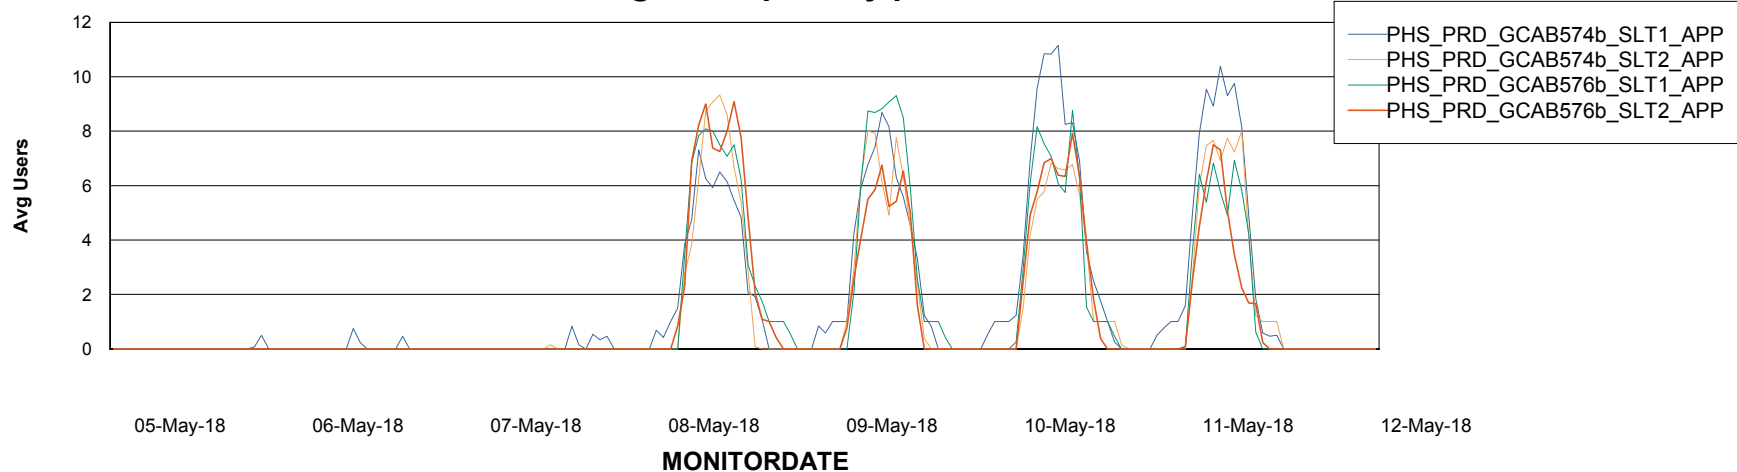

Avg users per day per ABS server