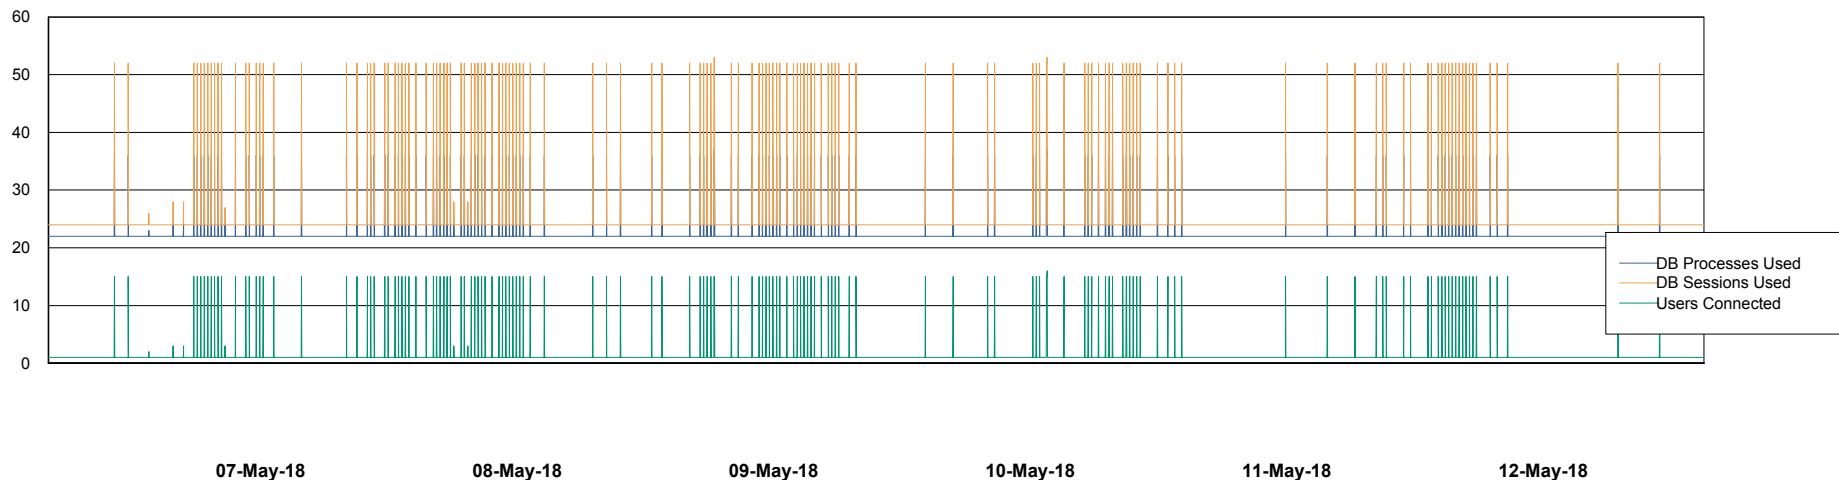

Weekly SLA Customer Report

Customer PCO Production
Database ID 44

Database Performance PCODB_Production

Weekly SLA Customer Report

Customer PCO Production
Database ID 44

Database Performance PCODB_Standby

Weekly SLA Customer Report