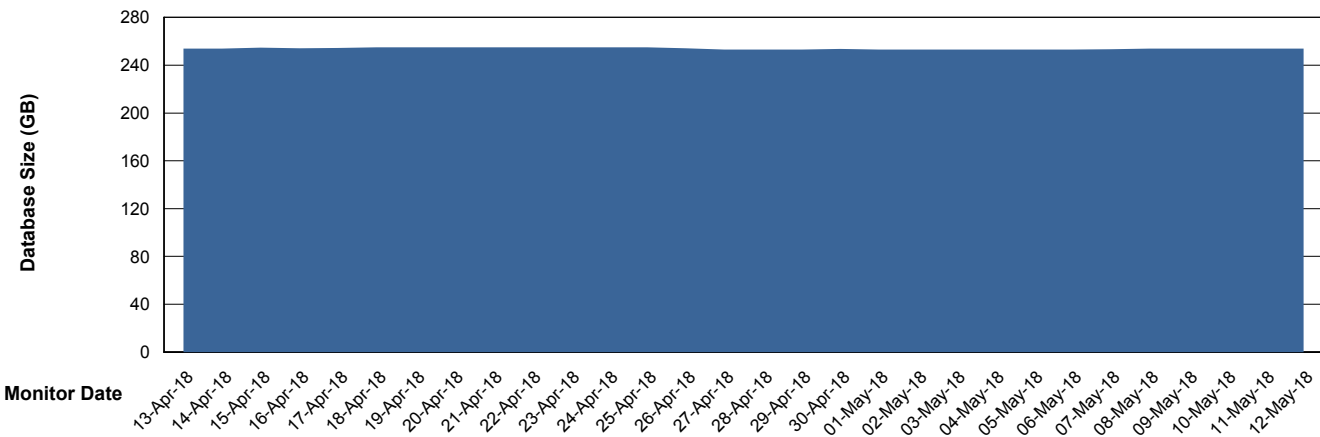

DATABASE SIZE PCODB_Production

Database growth over last month

Database Tablespace PCODB_Production

Date	Tablespace Name	Filesize (Gb)	Usedsize (Gb)	Percentage free
12-May-18	ABSDATA	103	85	17
	INDX	192	167	13
11-May-18	ABSDATA	103	85	17
	INDX	192	167	13
10-May-18	ABSDATA	103	85	17
	INDX	192	166	14
09-May-18	ABSDATA	103	85	17
	INDX	192	166	14
08-May-18	ABSDATA	103	85	17
	INDX	192	166	14
07-May-18	ABSDATA	103	85	17
	INDX	192	166	14
06-May-18	ABSDATA	103	85	17
	INDX	192	166	14