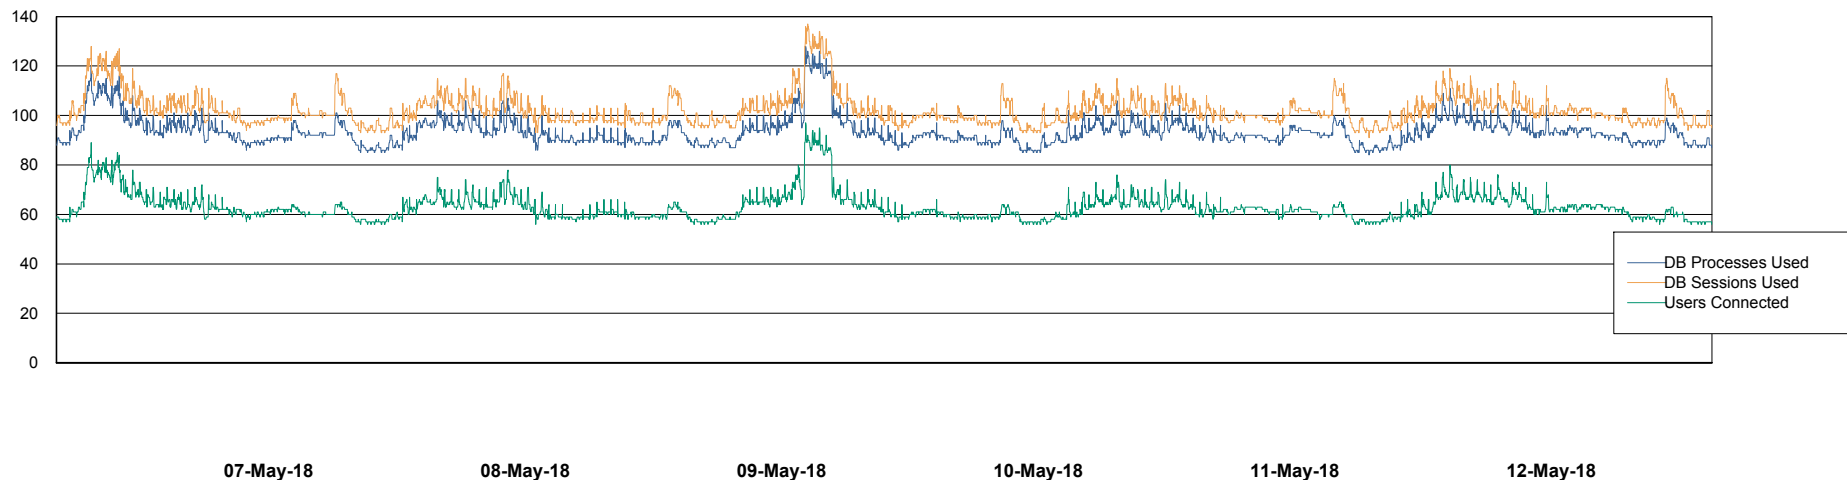

Harddisk Usage PCO_PRD_ORACLE2

	Free disk space on c: (%)	Total disk space on c: (Gb)	Free disk space on d: (%)	Total disk space on d: (Gb)
12-May-18	75	279	40	838
11-May-18	75	279	41	838
10-May-18	75	279	41	838
09-May-18	75	279	42	838
08-May-18	75	279	42	838
07-May-18	76	279	42	838
06-May-18	76	279	43	838

Weekly SLA Customer Report

Customer PCO Production
Database ID 44

Database Performance PCODB_Production

Weekly SLA Customer Report

Customer PCO Production
Database ID 44

Database Performance PCODB_Standby

Weekly SLA Customer Report