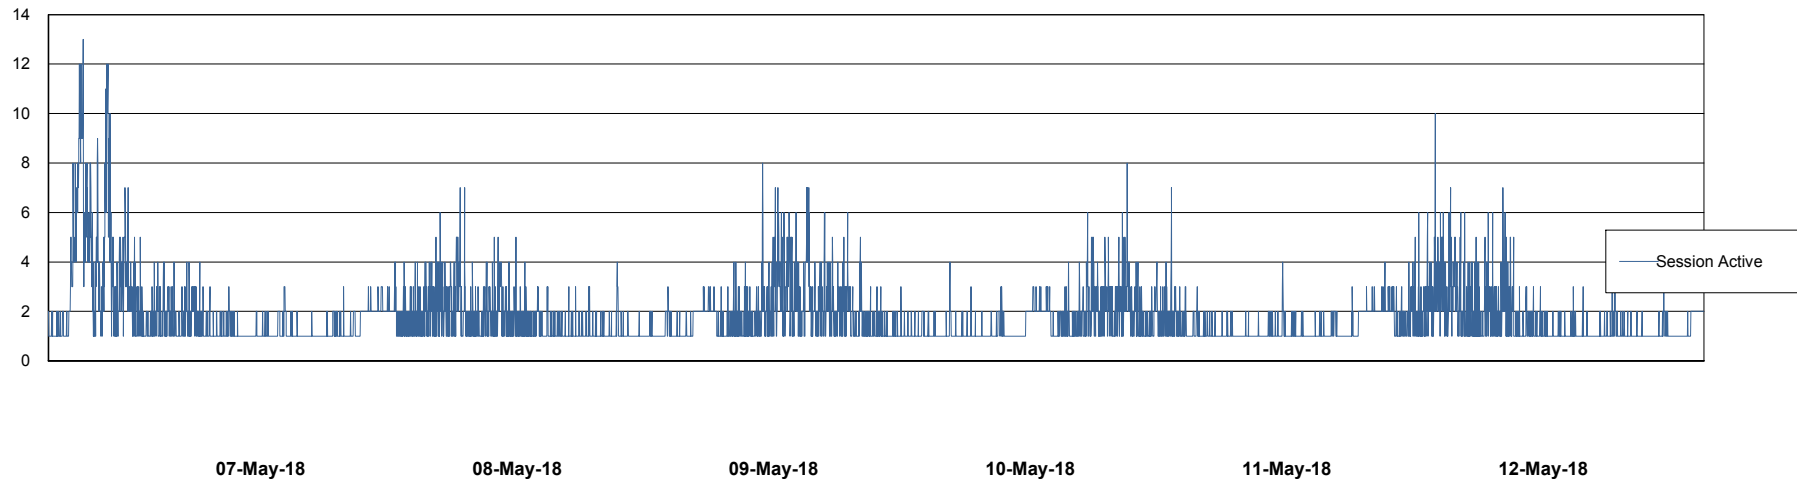

Database Performance PCODB_Production