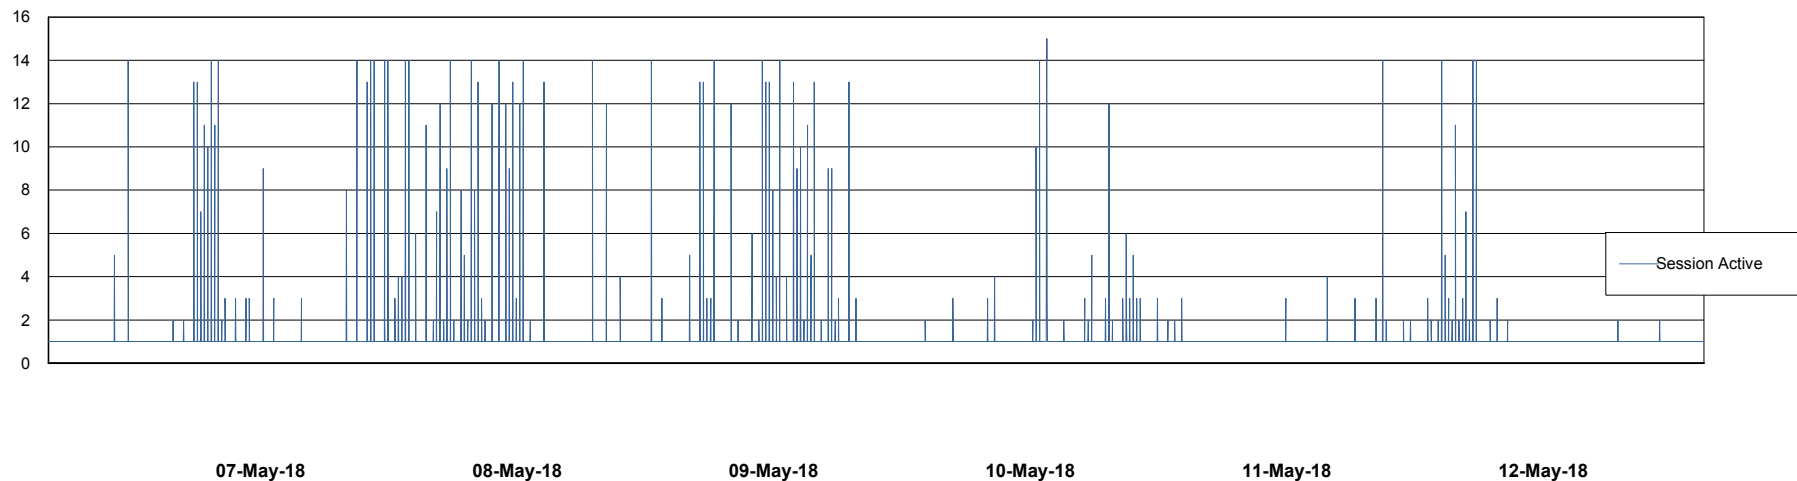

Weekly SLA Customer Report

Customer PCO Production
Database ID 44

Database Performance PCODB_Production

Weekly SLA Customer Report

Customer PCO Production
Database ID 44

Database Performance PCODB_Standby

Weekly SLA Customer Report