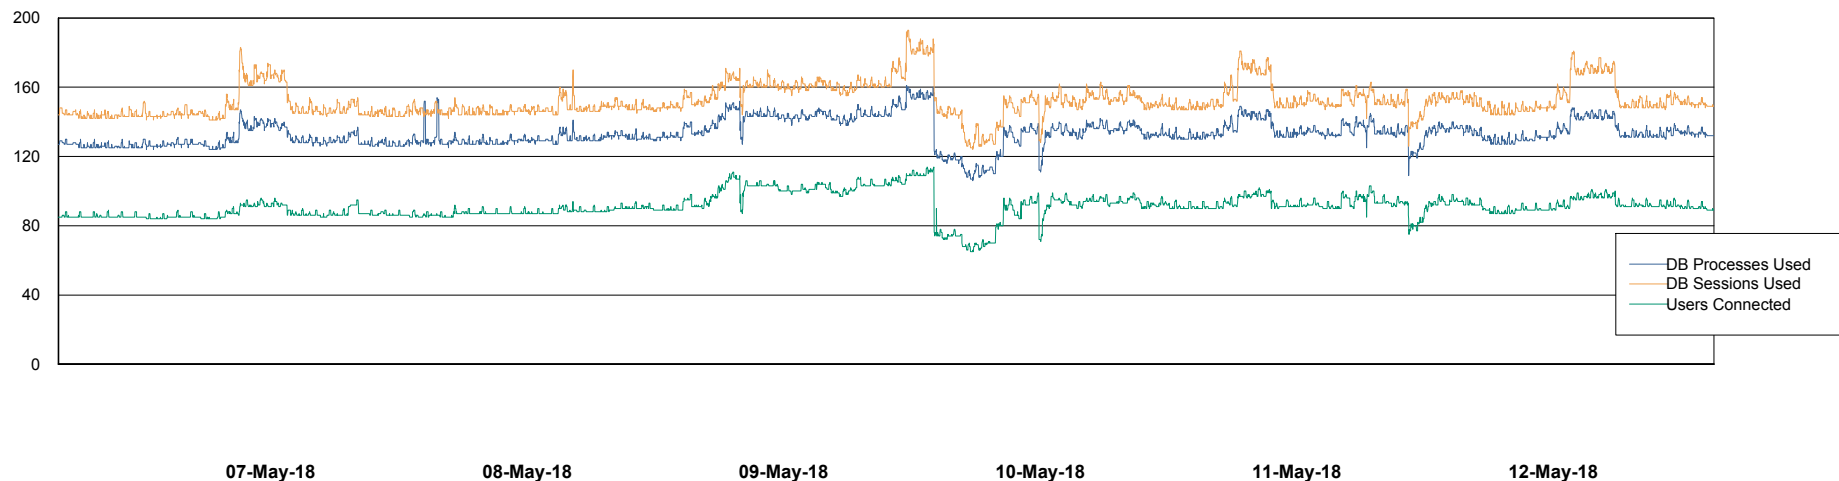

Database Performance LLGDB_Production