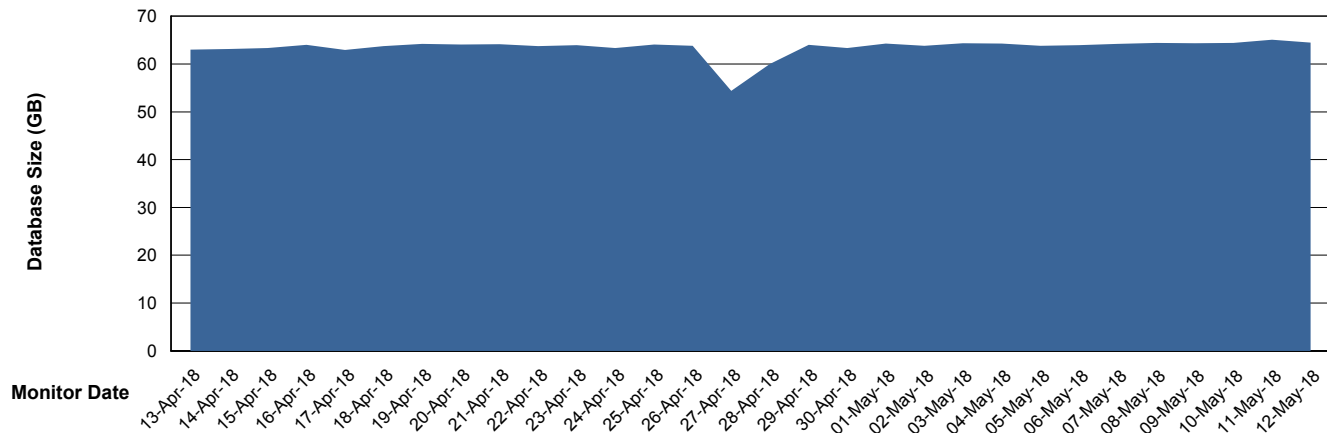

DATABASE SIZE LLGDBBI_Production

Database growth over last month