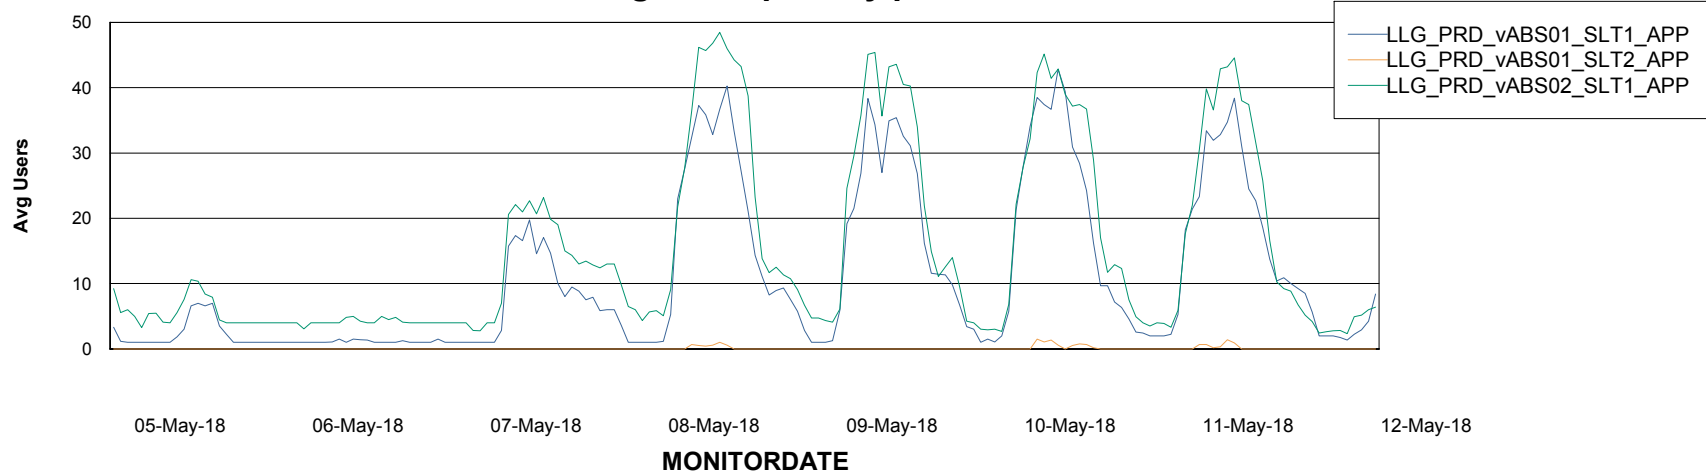

Avg users per day per ABS server