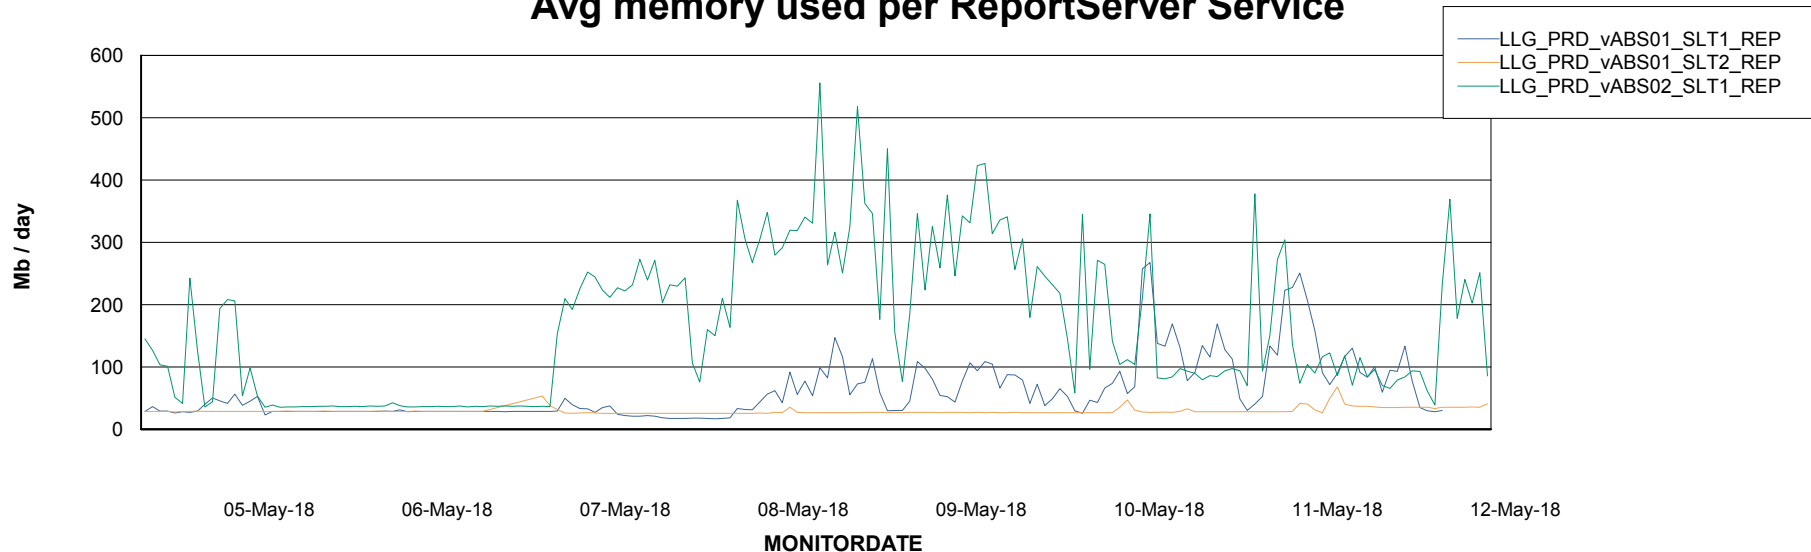

ABSSolute Application ReportServer Services

Avg memory used per ReportServer Service