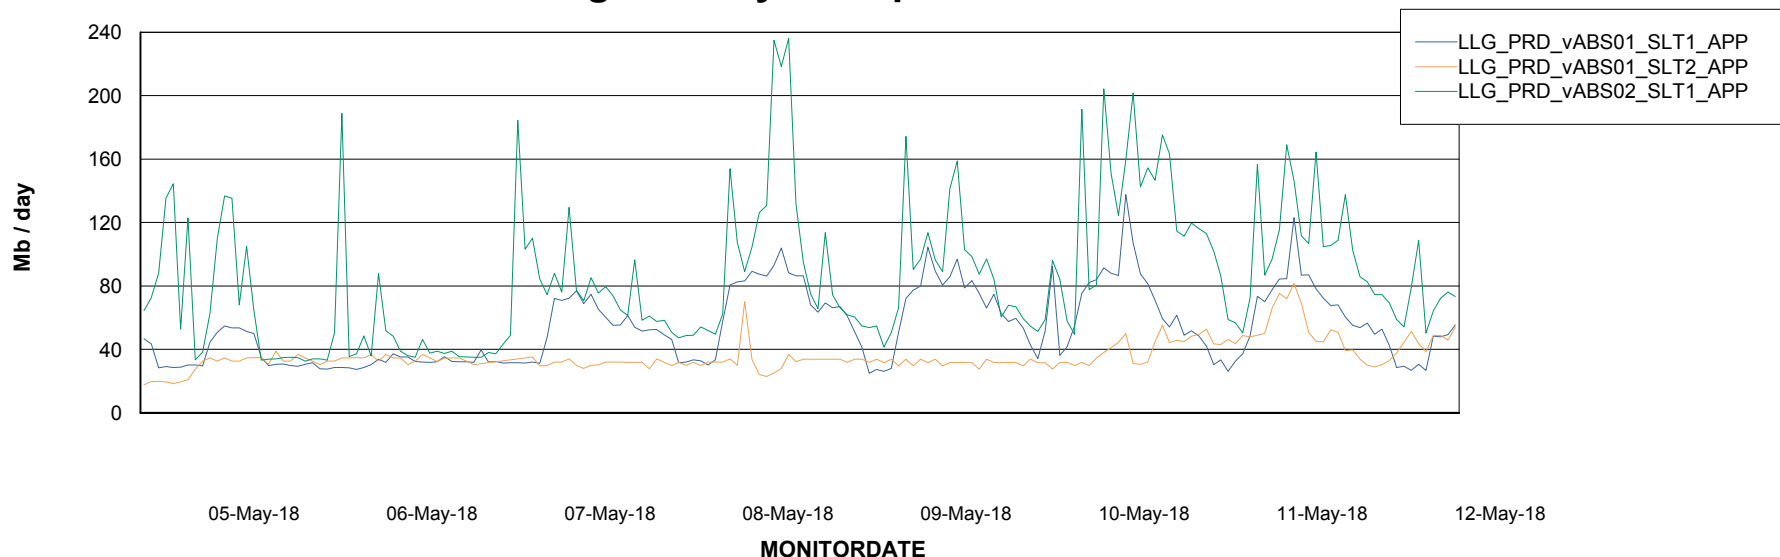

ABSSolute Application Server Services

Avg memory used per ABS Server Service