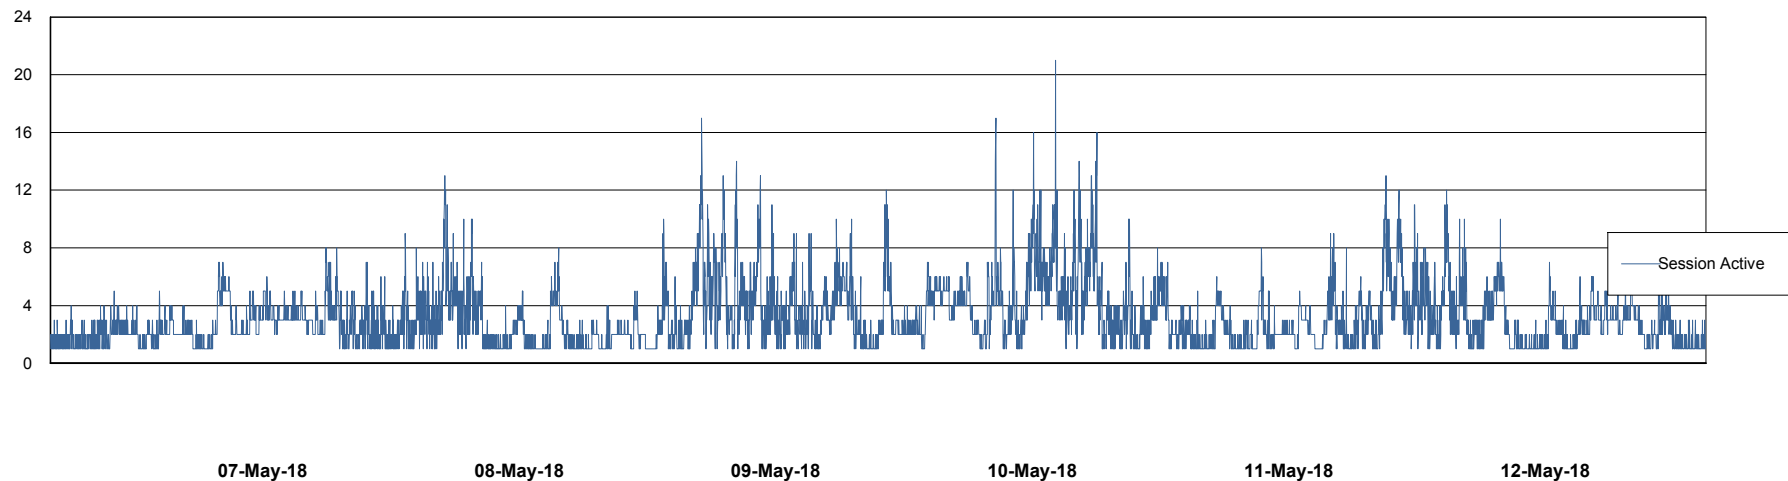

Database Performance LLGDB_Production