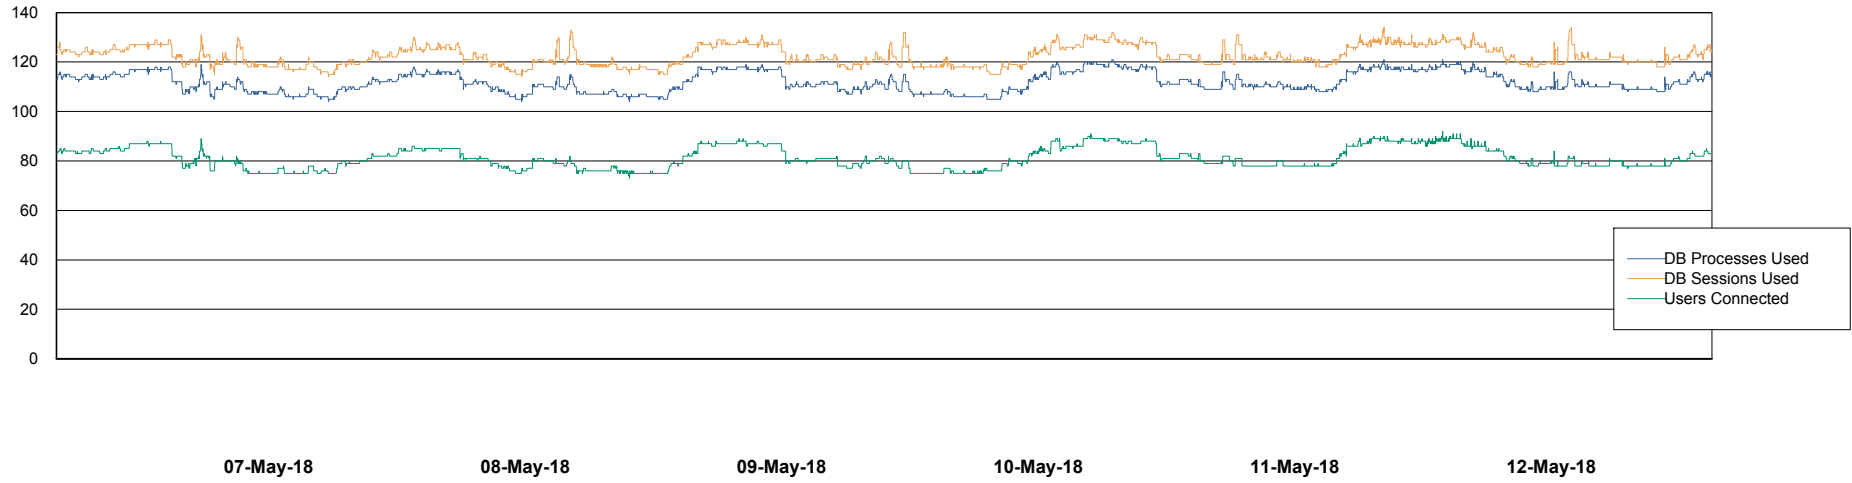

Database Performance FISDB_Production