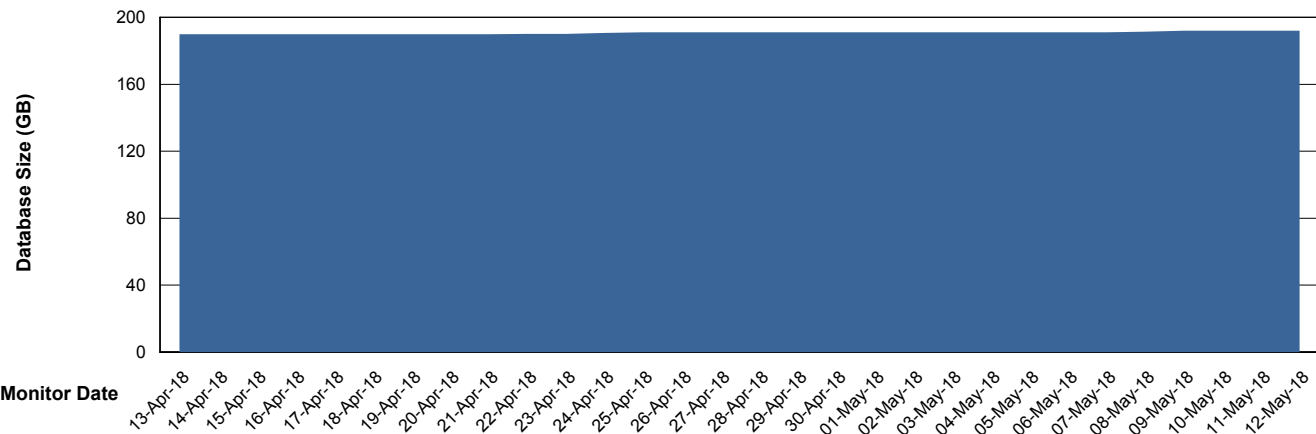

Database growth over last month

Database Tablespace FISDB_Production

Date	Tablespace Name	Filesize (Gb)	Usedsize (Gb)	Percentage free
12-May-18	ABSDATA	98	80	18
	INDX	131	110	16
11-May-18	ABSDATA	98	80	18
	INDX	131	110	16
10-May-18	ABSDATA	98	80	18
	INDX	131	110	16
09-May-18	ABSDATA	98	80	18
	INDX	131	110	16
08-May-18	ABSDATA	98	80	18
	INDX	131	110	16
07-May-18	ABSDATA	98	80	18
	INDX	131	110	16
06-May-18	ABSDATA	98	80	18
	INDX	131	110	16