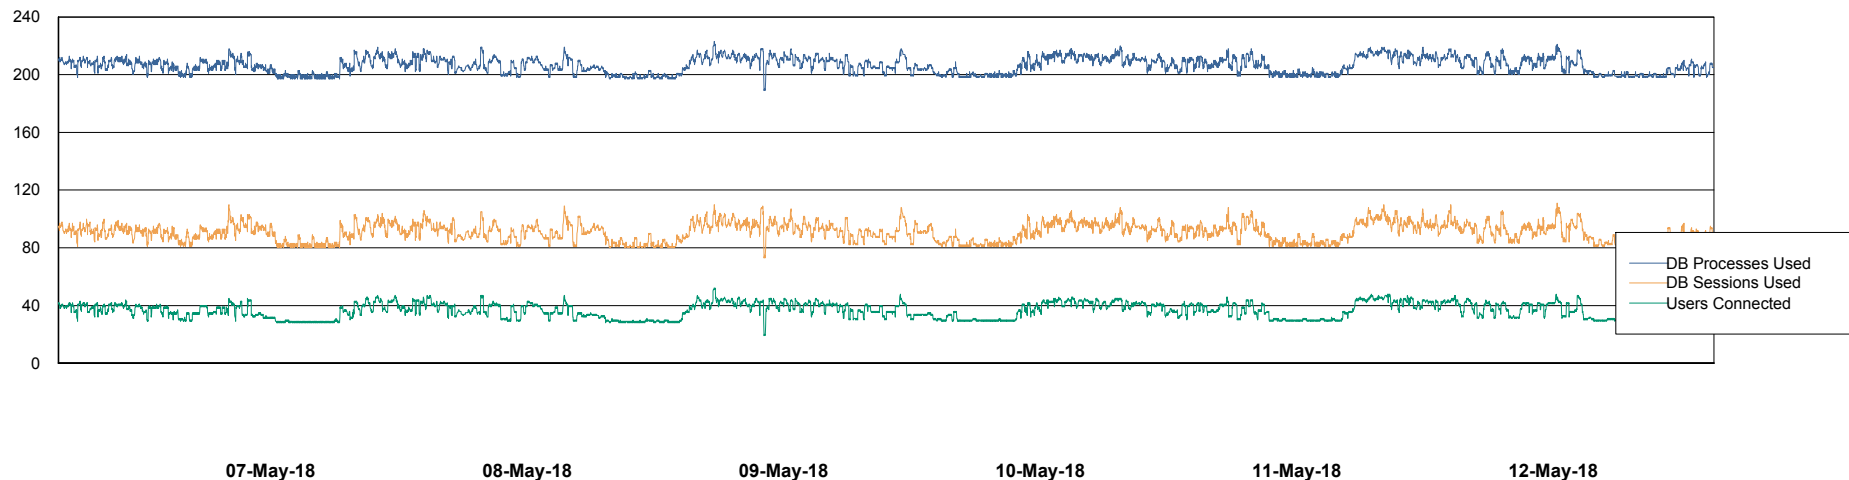

Database Performance ECLDB_Production