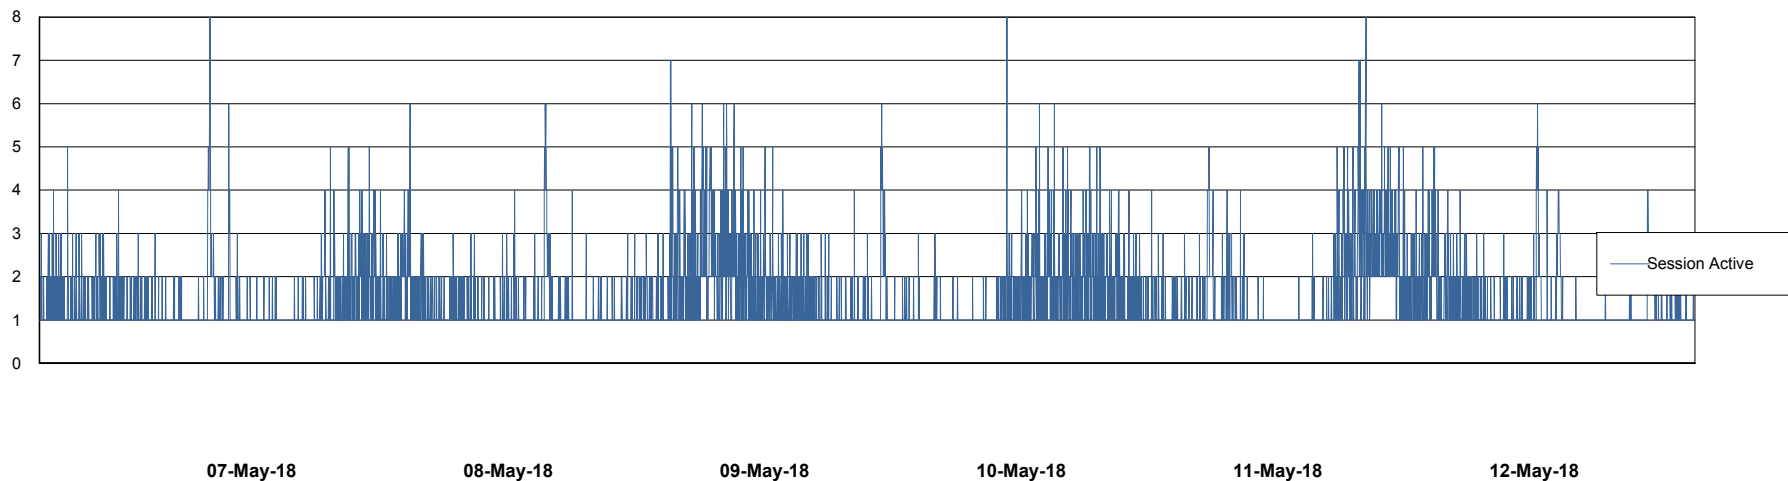

Database Performance ECLDB_Production