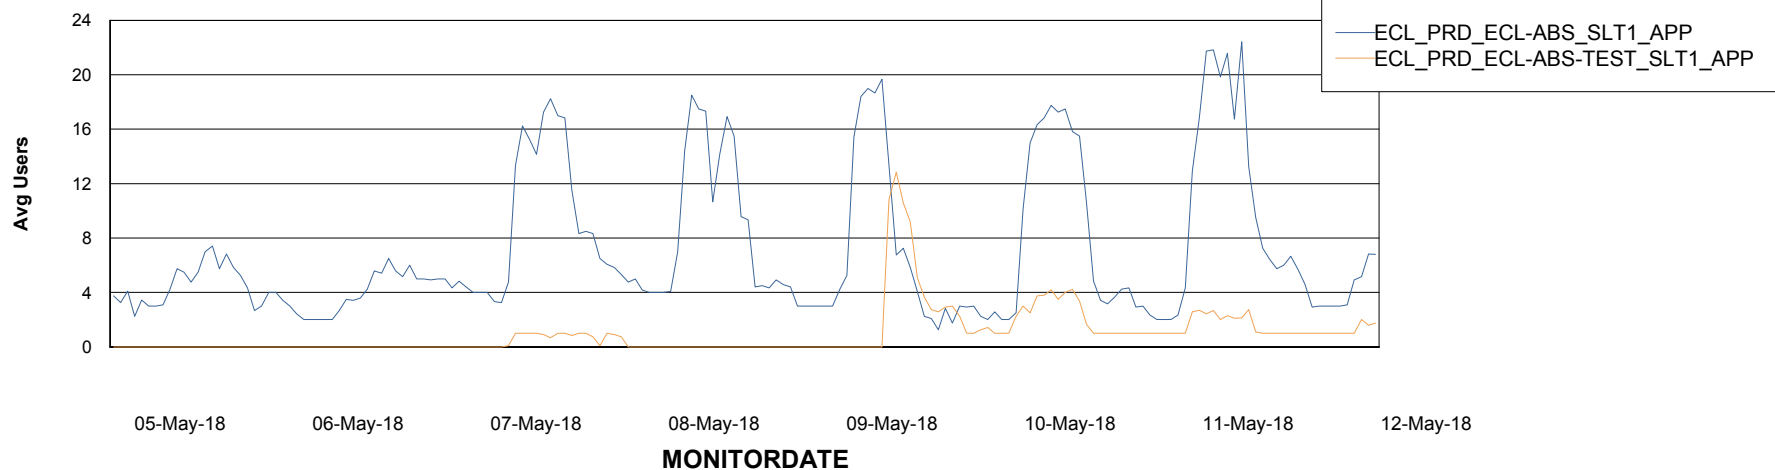

Avg users per day per ABS server