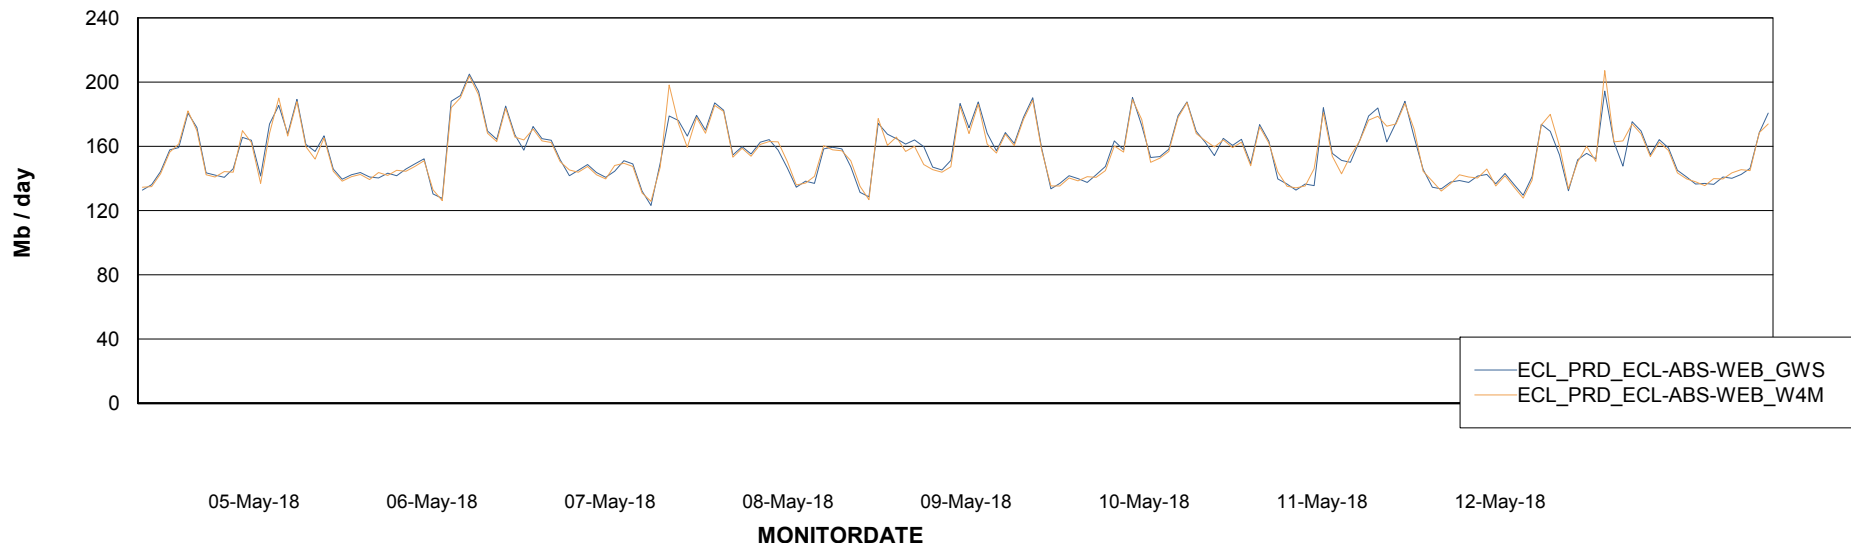

ABSSolute Web Component Services

Avg memory used per ABS Web component