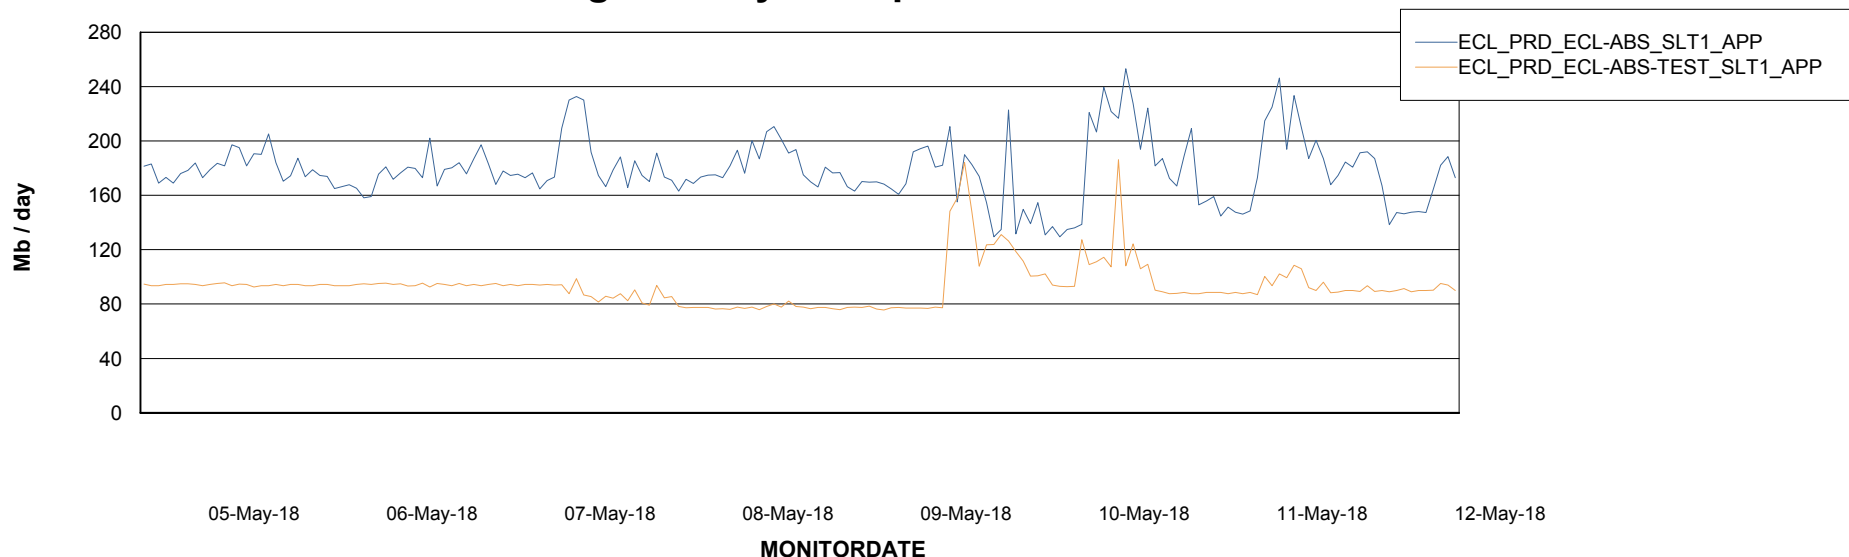

ABSSolute Application Server Services

Avg memory used per ABS Server Service