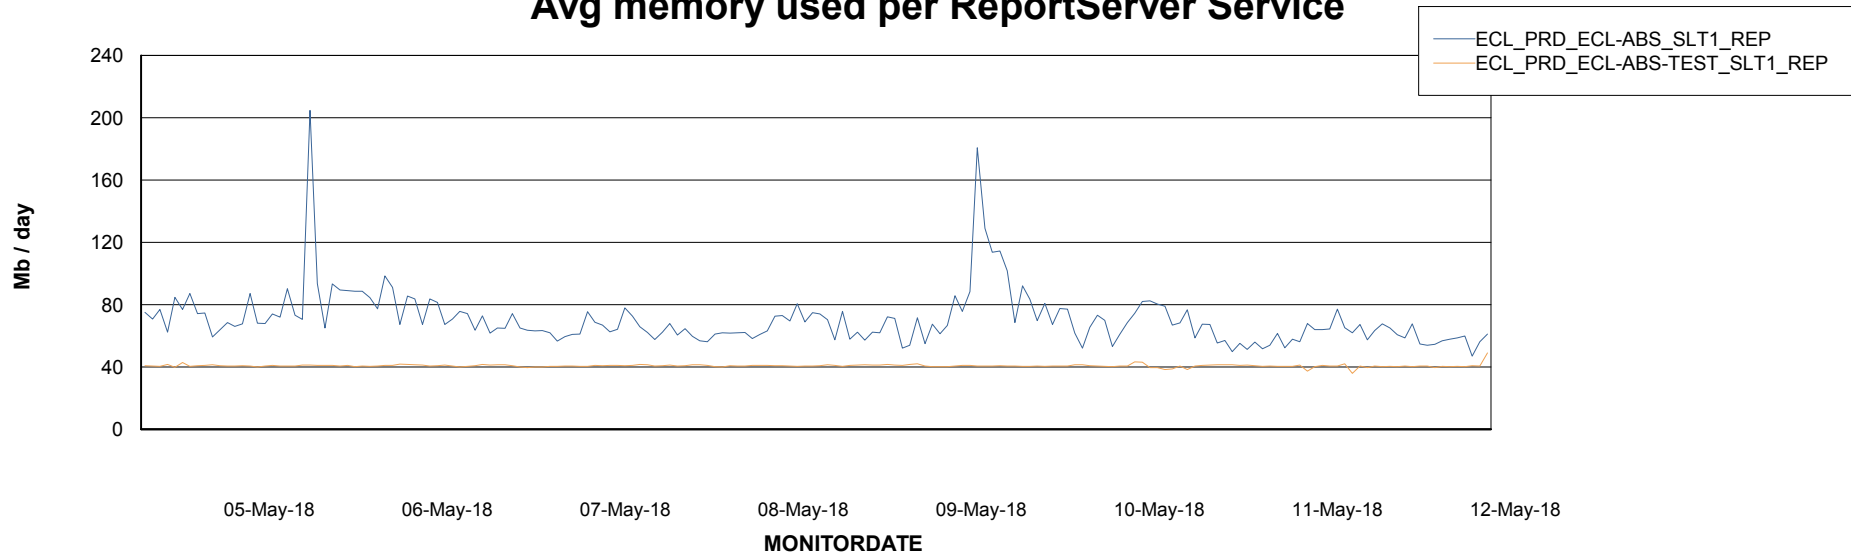

ABSSolute Application ReportServer Services

Avg memory used per ReportServer Service