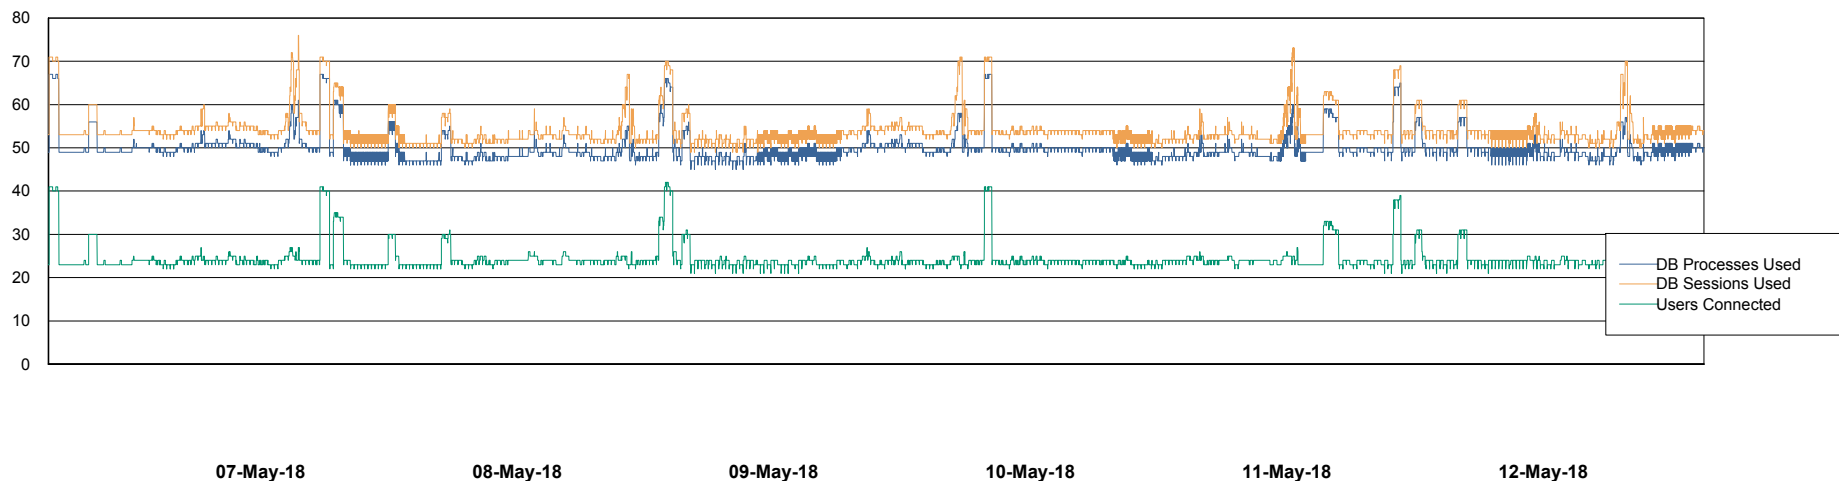

Database Performance DFDDDBI_Production