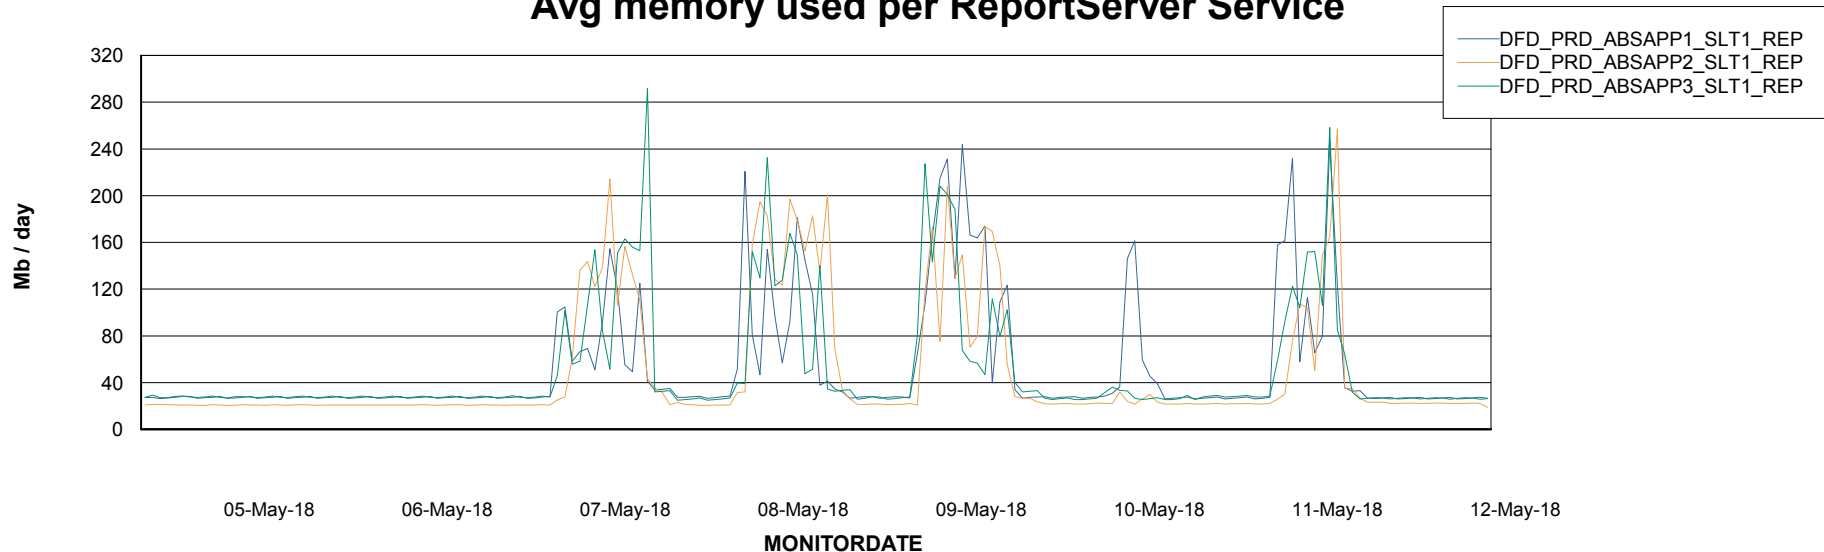

Avg users per day per ABS server

Weekly SLA Customer Report

Customer DFD Production
Database ID 39

ABSSolute Application ReportServer Services

Avg memory used per ReportServer Service

Disaster per ABS component