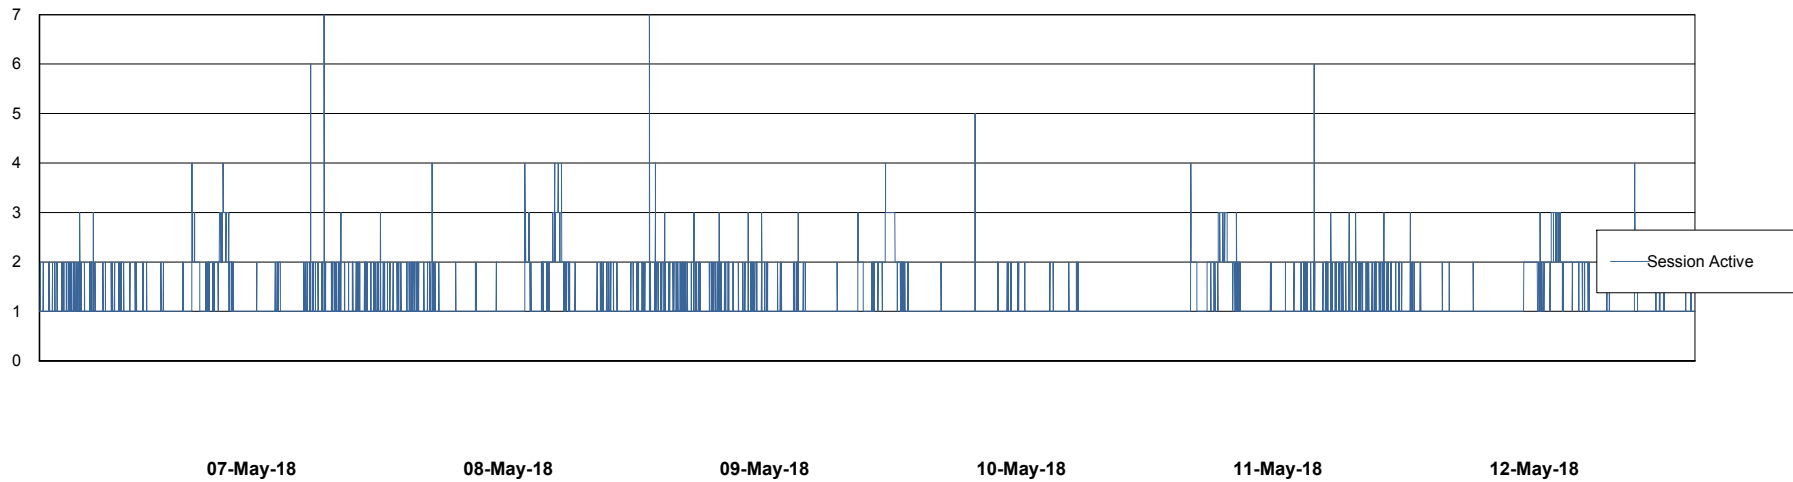

Harddisk Usage DFD_PRD_ORACLE2

	Free disk space on c: (%)	Total disk space on c: (Gb)	Free disk space on d: (%)	Total disk space on d: (Gb)	Free disk space on e: (%)	Total disk space on e: (Gb)	Free disk space on f: (%)	Total disk space on f: (Gb)
12-May-18	16	78	71	479	55	800	63	800
11-May-18	16	78	71	479	55	800	63	800
10-May-18	16	78	71	479	55	800	63	800
09-May-18	16	78	71	479	55	800	63	800
08-May-18	16	78	71	479	55	800	63	800
07-May-18	16	78	71	479	56	800	63	800
06-May-18	16	78	71	479	56	800	63	800

Weekly SLA Customer Report

Customer DFD Production
Database ID 39

Database Performance DFDDB_Production

Weekly SLA Customer Report

Customer DFD Production
Database ID 39

Database Performance DFDDB_Standby

Weekly SLA Customer Report