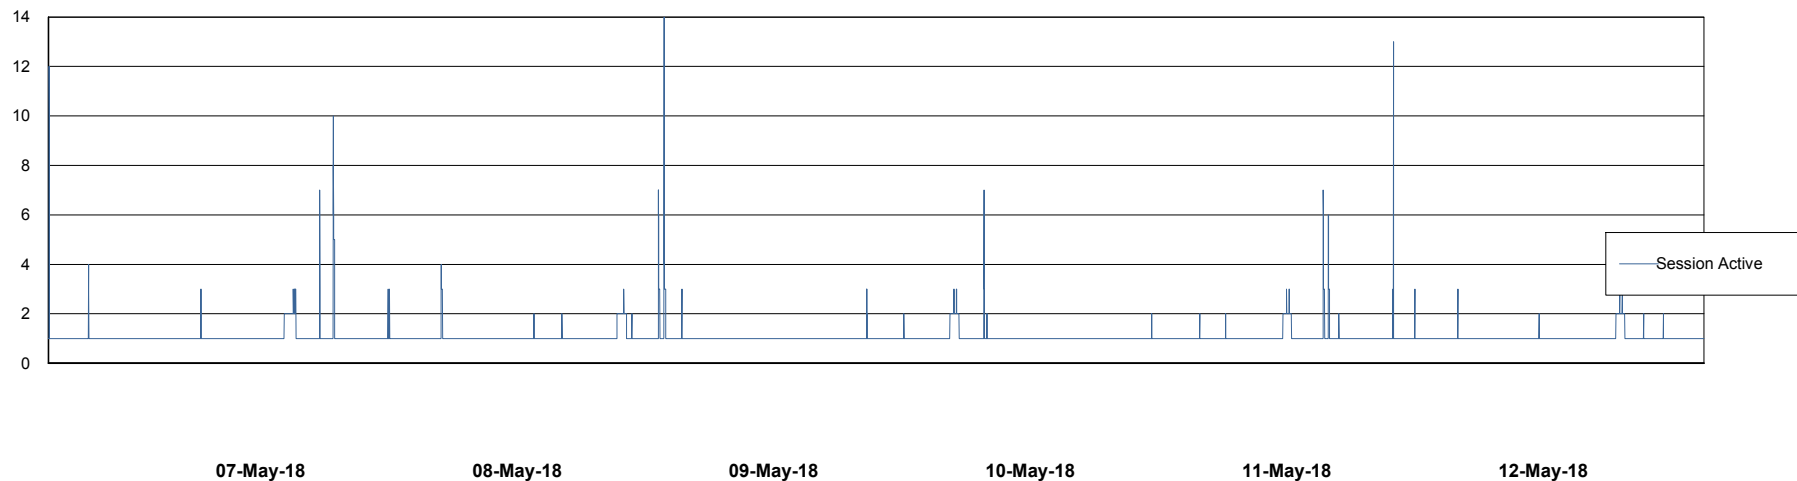

Weekly SLA Customer Report

Customer DFD Production
Database ID 39

Database Performance DFDDB_Production

Weekly SLA Customer Report

Customer DFD Production
Database ID 39

Database Performance DFDDB_Standby

Weekly SLA Customer Report

Customer DFD Production
Database ID 39

Database Performance DFDDDBI_Production

Weekly SLA Customer Report

Customer DFD Production
Database ID 39

DATABASE SIZE DFDDDB_Production

Database growth over last month