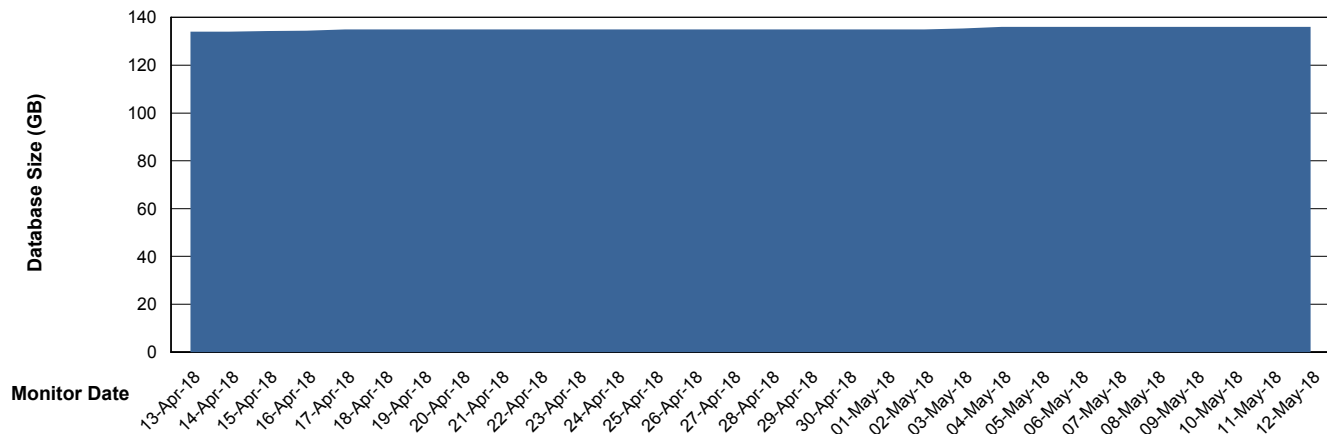

Customer DFD Production
Database ID 39

Database Performance DFDDDBI_Production

Weekly SLA Customer Report

Customer DFD Production
Database ID 39

DATABASE SIZE DFDDDB_Production

Database growth over last month