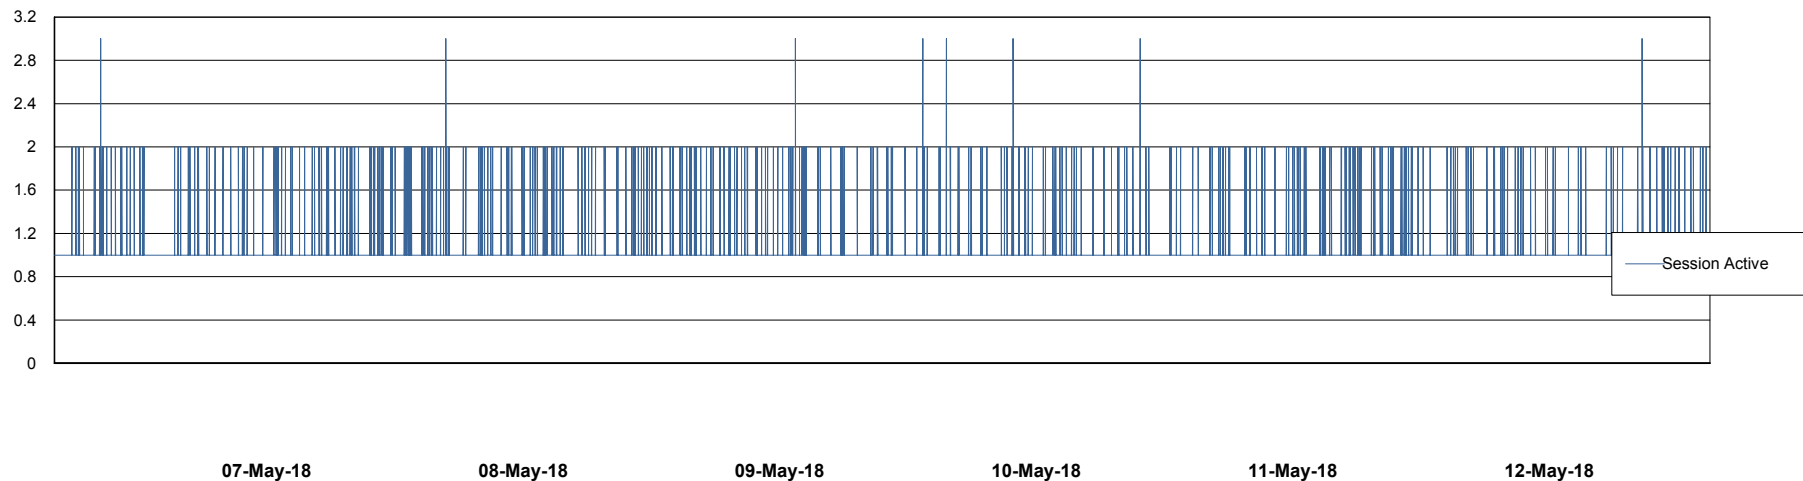

Weekly SLA Customer Report

Customer DFD Production
Database ID 39

Database Performance DFDDB_Production

Weekly SLA Customer Report

Customer DFD Production
Database ID 39

Database Performance DFDDB_Standby

Weekly SLA Customer Report