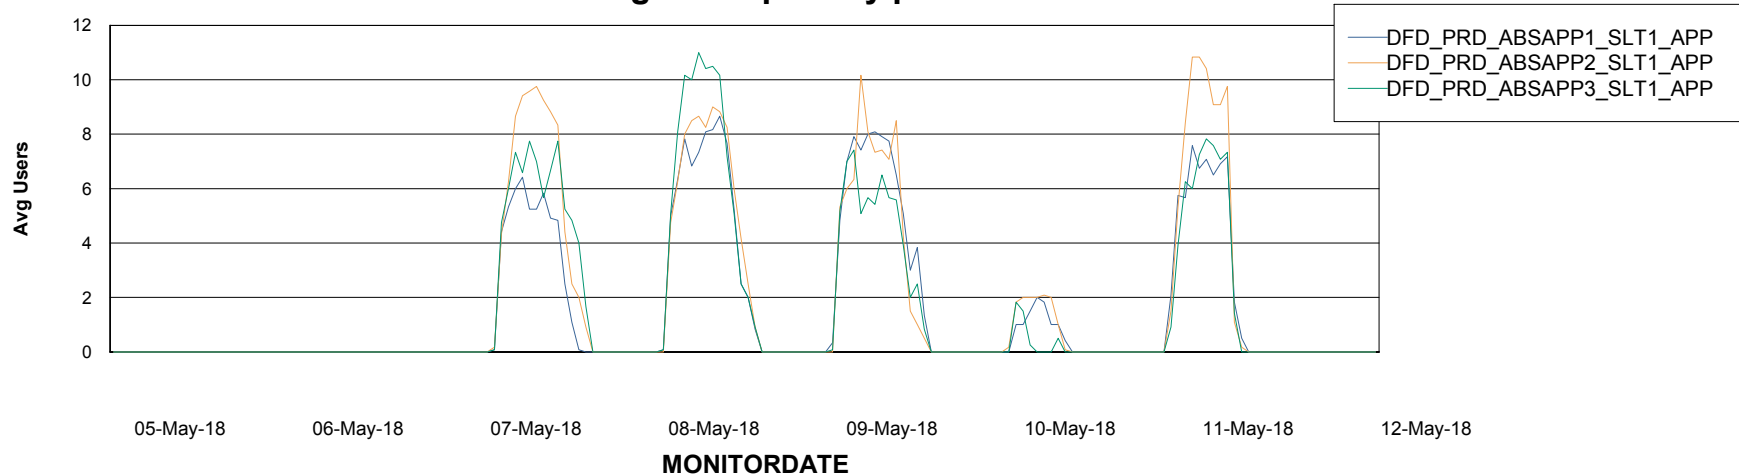

Avg users per day per ABS server