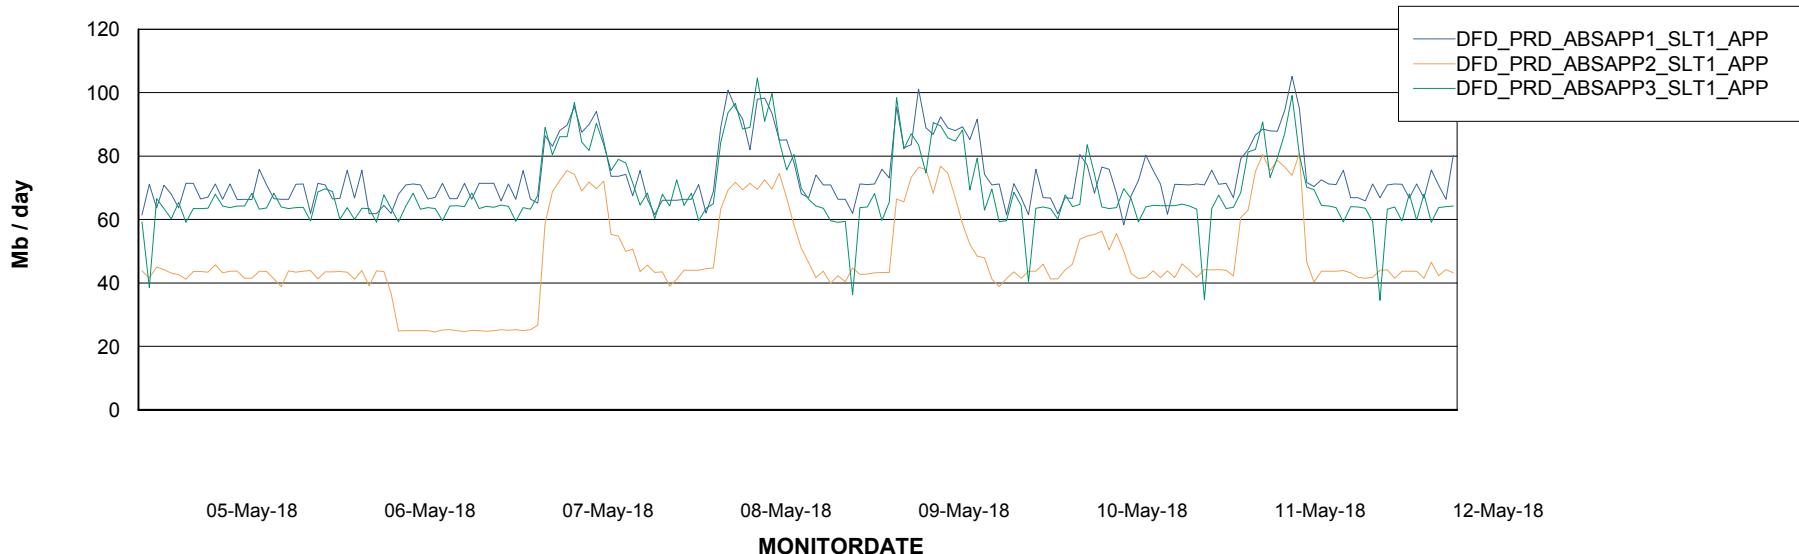

Weekly SLA Customer Report

Customer DFD Production
 Database ID 39

Database Tablespace DFDDDBBI_Production

Date	Tablespace Name	Filesize (Gb)	Usedsize (Gb)	Percentage free
12-May-18	ABSDATA	29	25	14
	INDX	29	24	17
11-May-18	ABSDATA	29	25	14
	INDX	29	24	17
10-May-18	ABSDATA	29	25	14
	INDX	29	24	17
09-May-18	ABSDATA	29	25	14
	INDX	29	24	17
08-May-18	ABSDATA	29	25	14
	INDX	29	24	17
07-May-18	ABSDATA	29	25	14
	INDX	29	24	17
06-May-18	ABSDATA	29	25	14
	INDX	29	24	17

Standby Database Health DFD Production

Recovery lag for last 7 days

Weekly SLA Customer Report

Customer DFD Production
Database ID 39

ABSSolute Application Server Services

Avg memory used per ABS Server Service