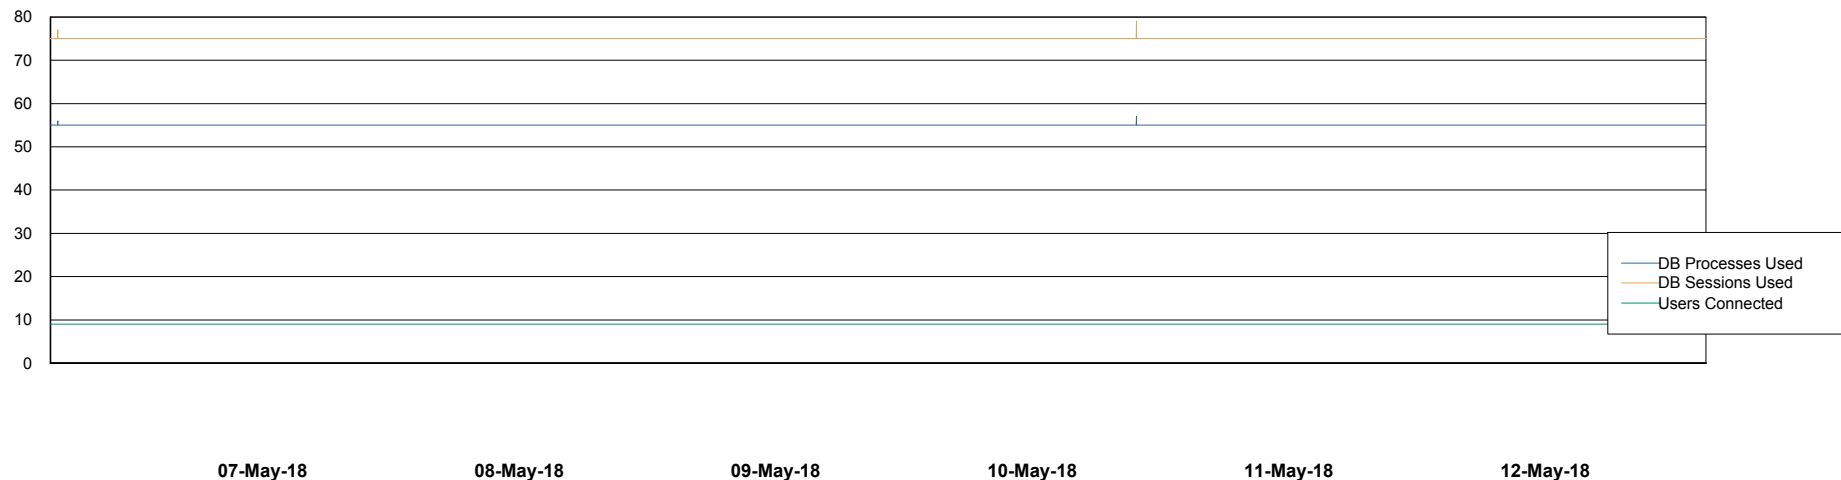

Weekly SLA Customer Report

Customer DFD Production
Database ID 39

Database Performance DFDDB_Production

Weekly SLA Customer Report

Customer DFD Production
Database ID 39

Database Performance DFDDB_Standby

Weekly SLA Customer Report