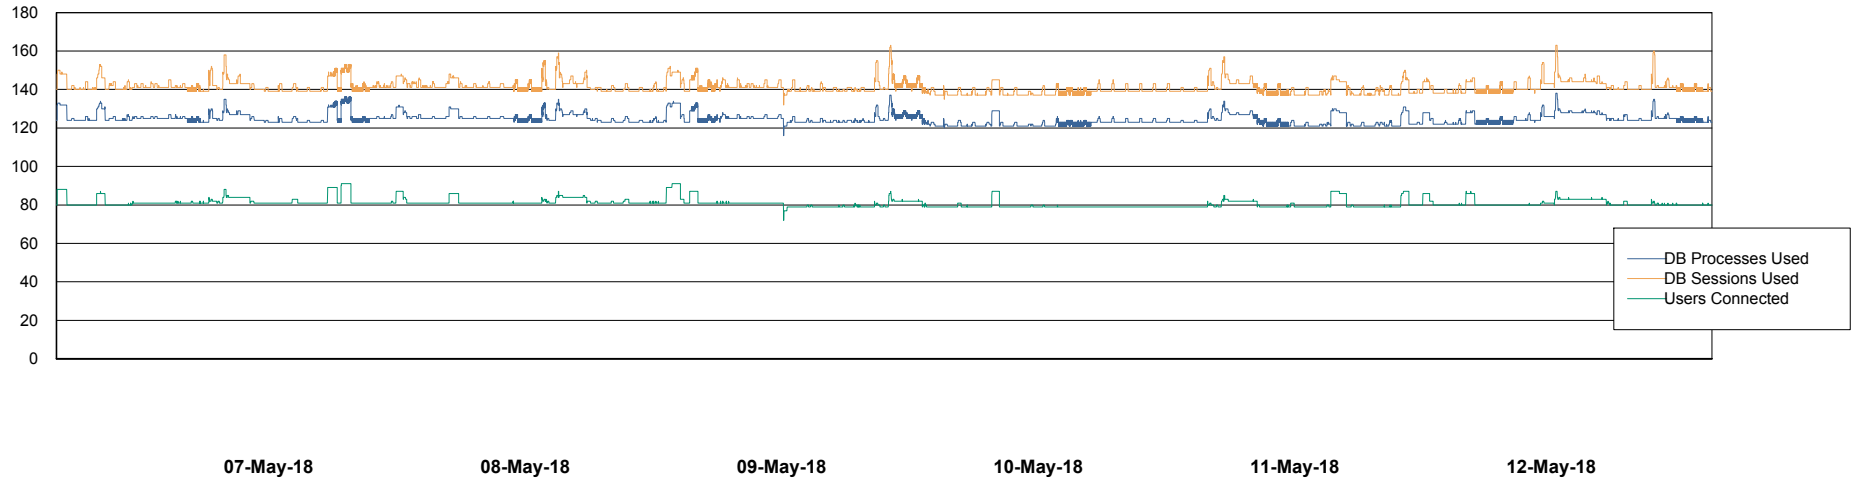

Database Performance DFDDB_Production