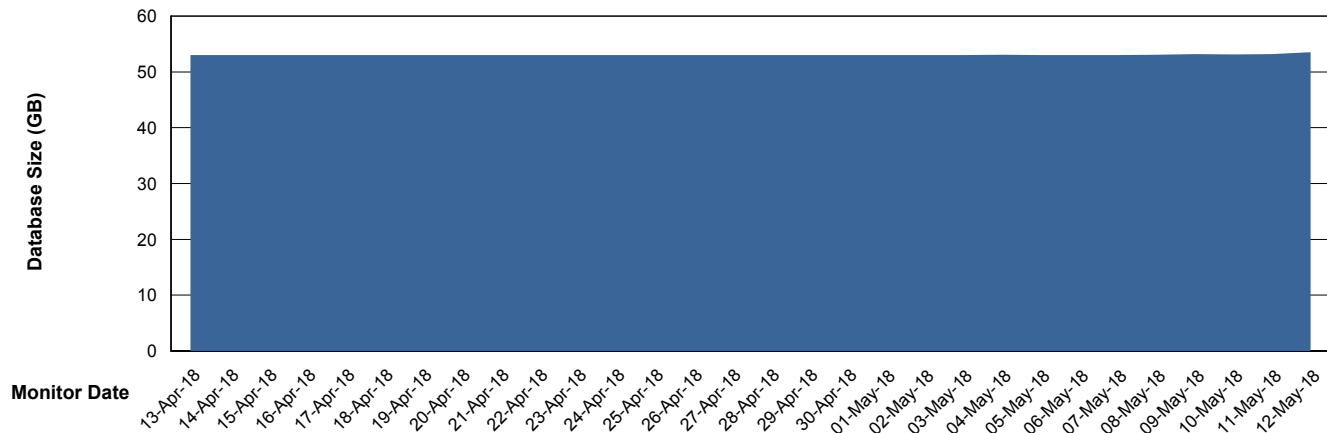

DATABASE SIZE DFDDDBI_Production

Database growth over last month