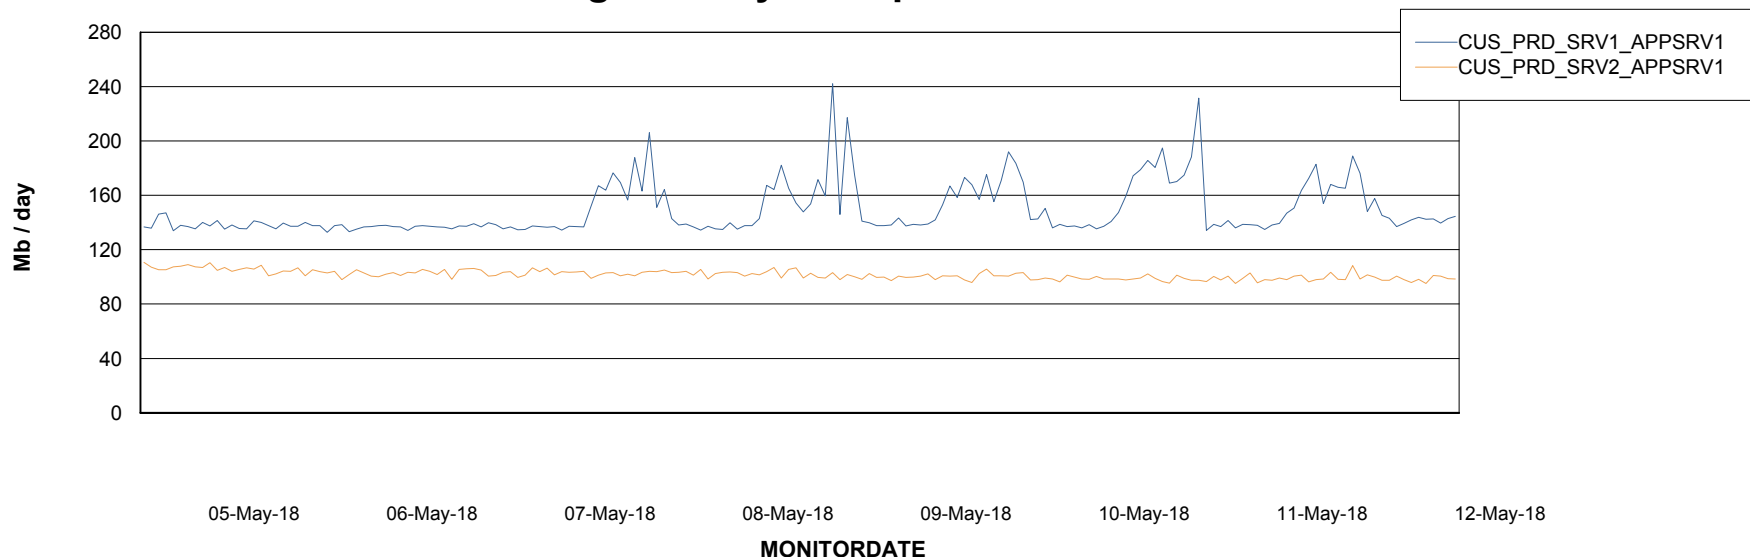

ABSSolute Application Server Services

Avg memory used per ABS Server Service