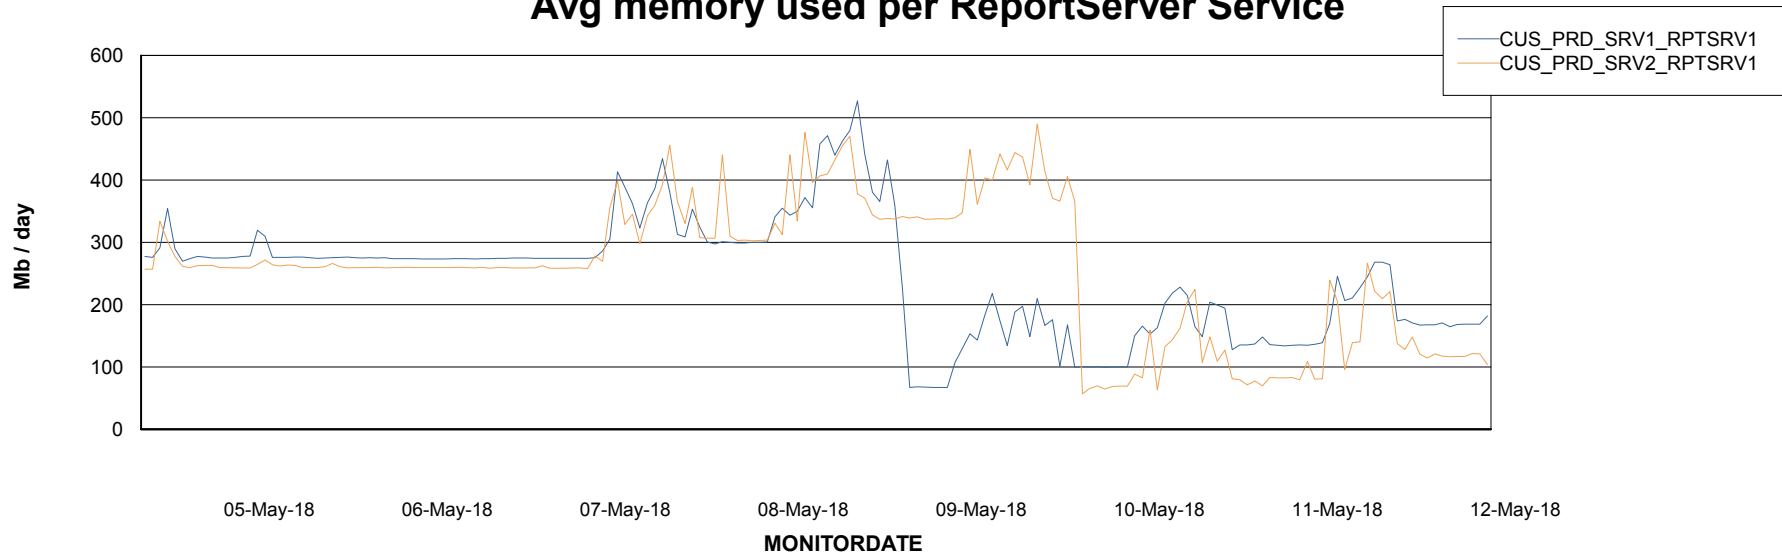

ABSolute Web Component Services

Avg memory used per ReportServer Service