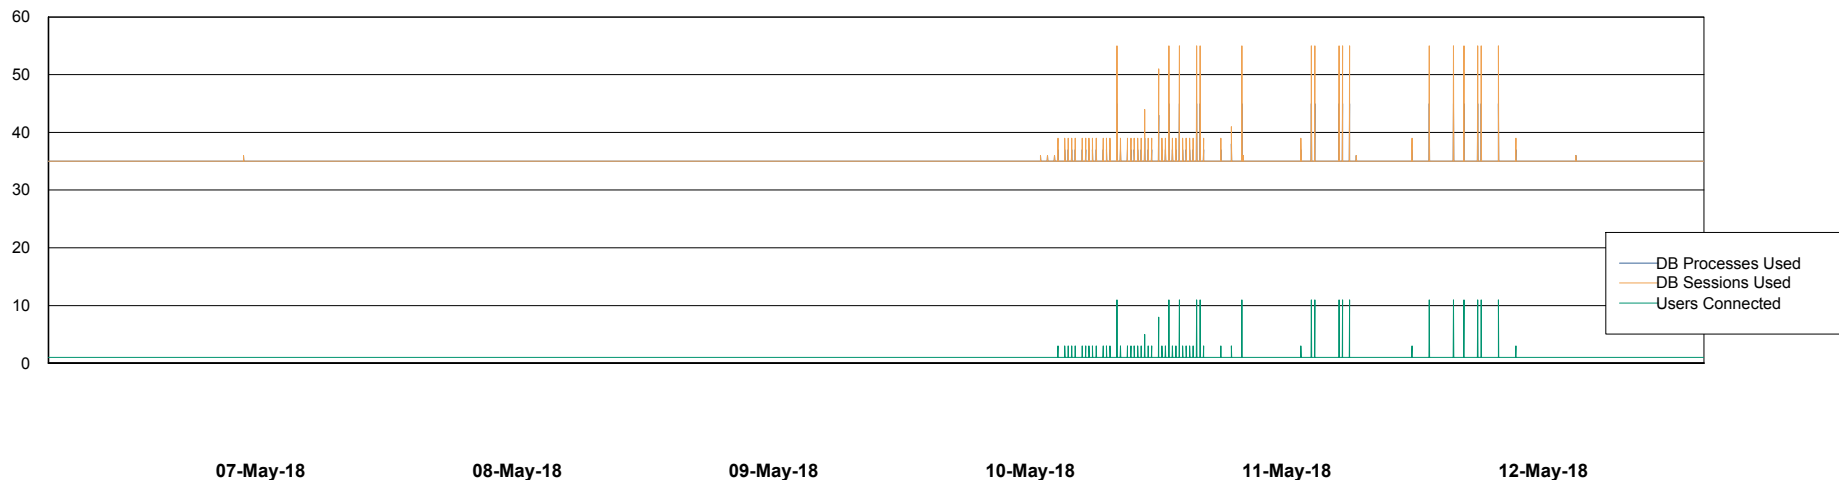

Database Performance CUS_ProdDB_Standby