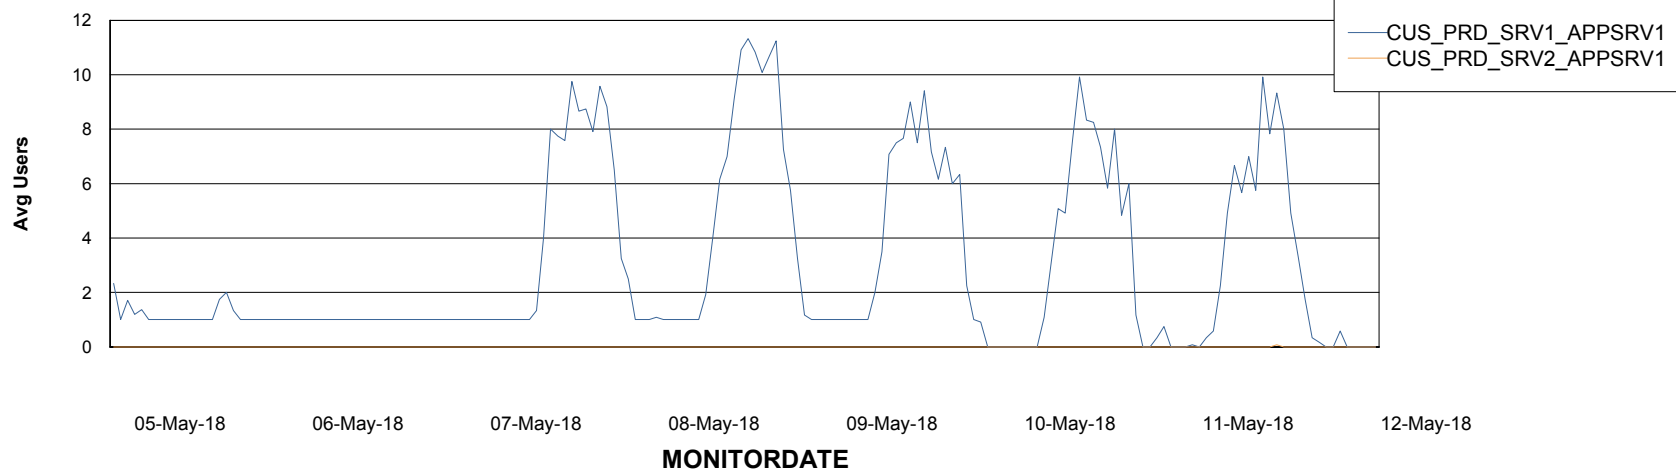

Avg users per day per ABS server