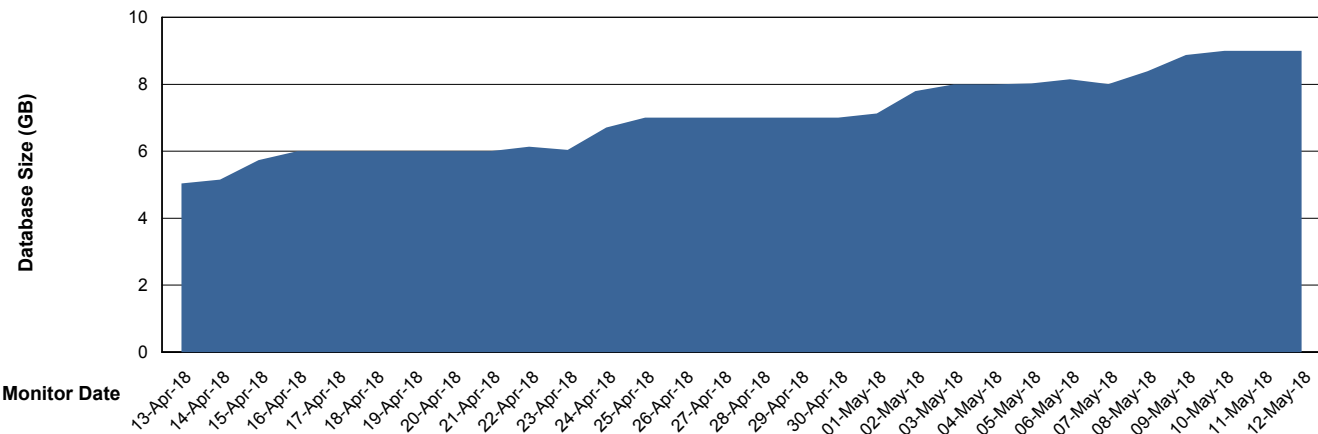

DATABASE SIZE CUS_ProdDB_Primary

Database growth over last month