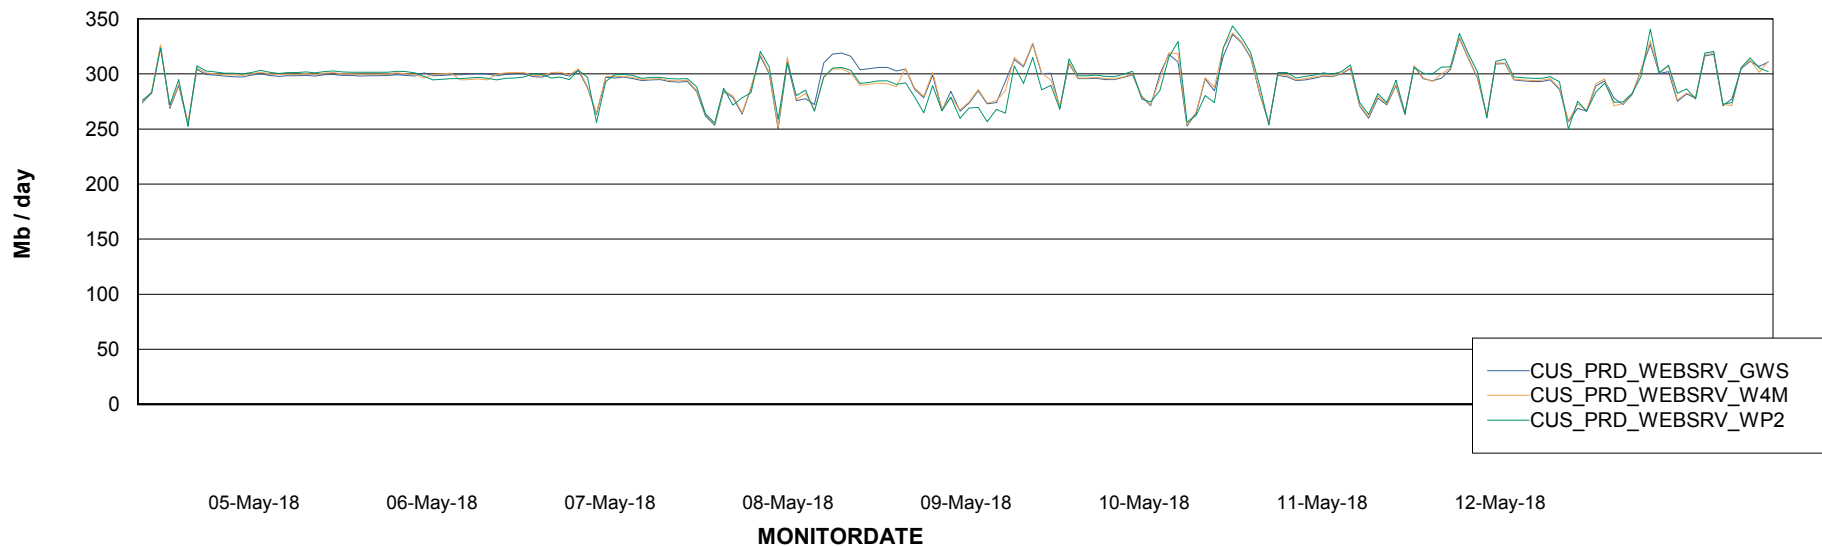

ABSSolute Web Component Services

Avg memory used per ABS Web component