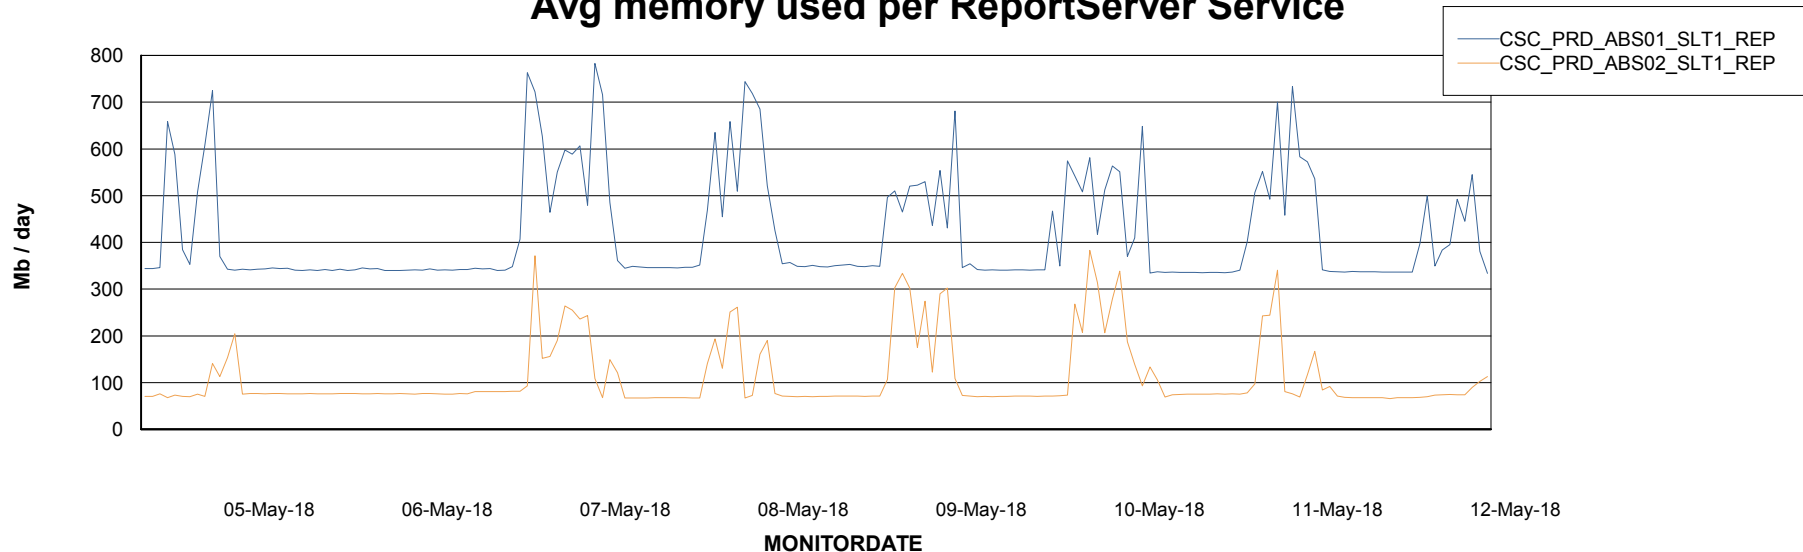

Avg memory used per ABS Server Service

Avg users per day per ABS server

Weekly SLA Customer Report

Customer CSC_Production
 Database ID 50

ABSSolute Application ReportServer Services

Avg memory used per ReportServer Service