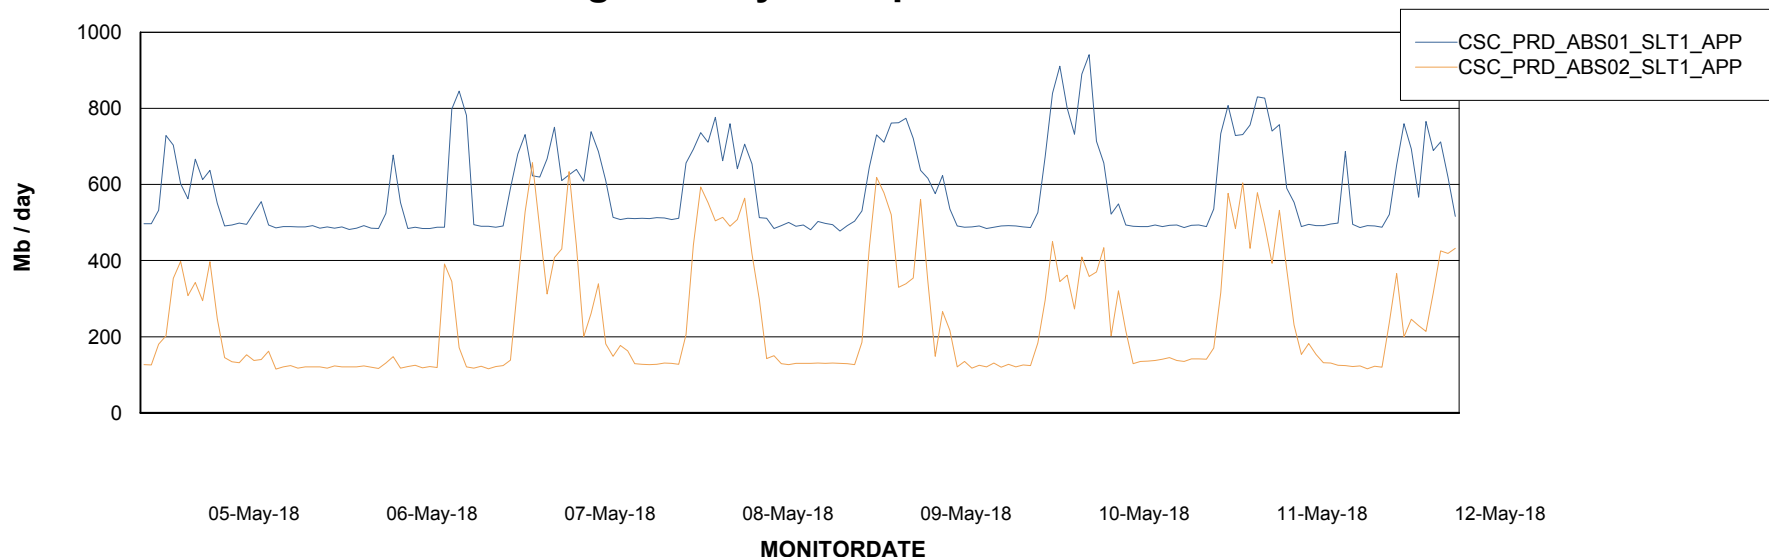

ABSSolute Application Server Services

Avg memory used per ABS Server Service