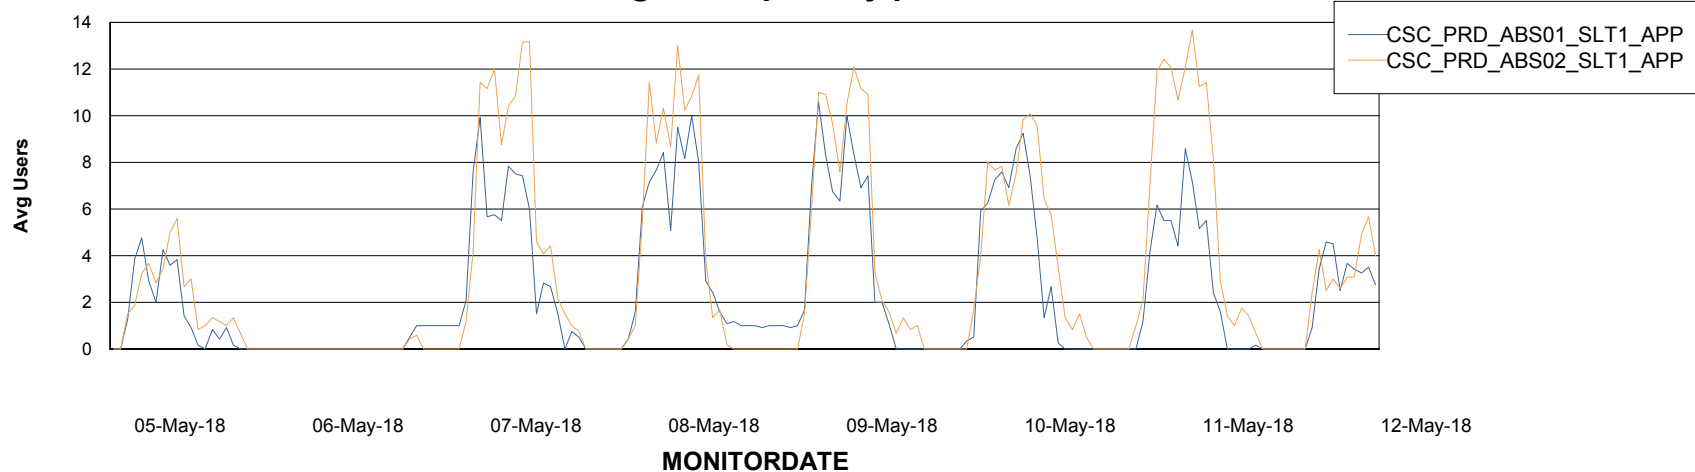

Avg users per day per ABS server