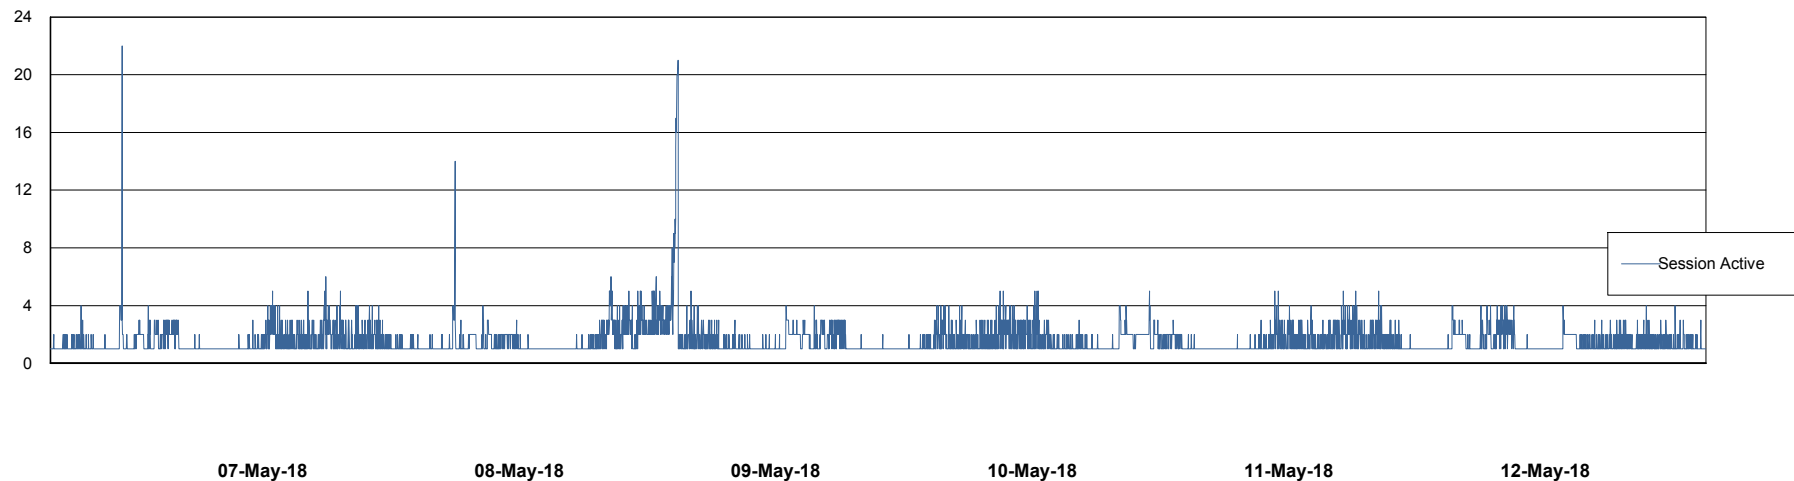

Database Performance CSCDB_Primary