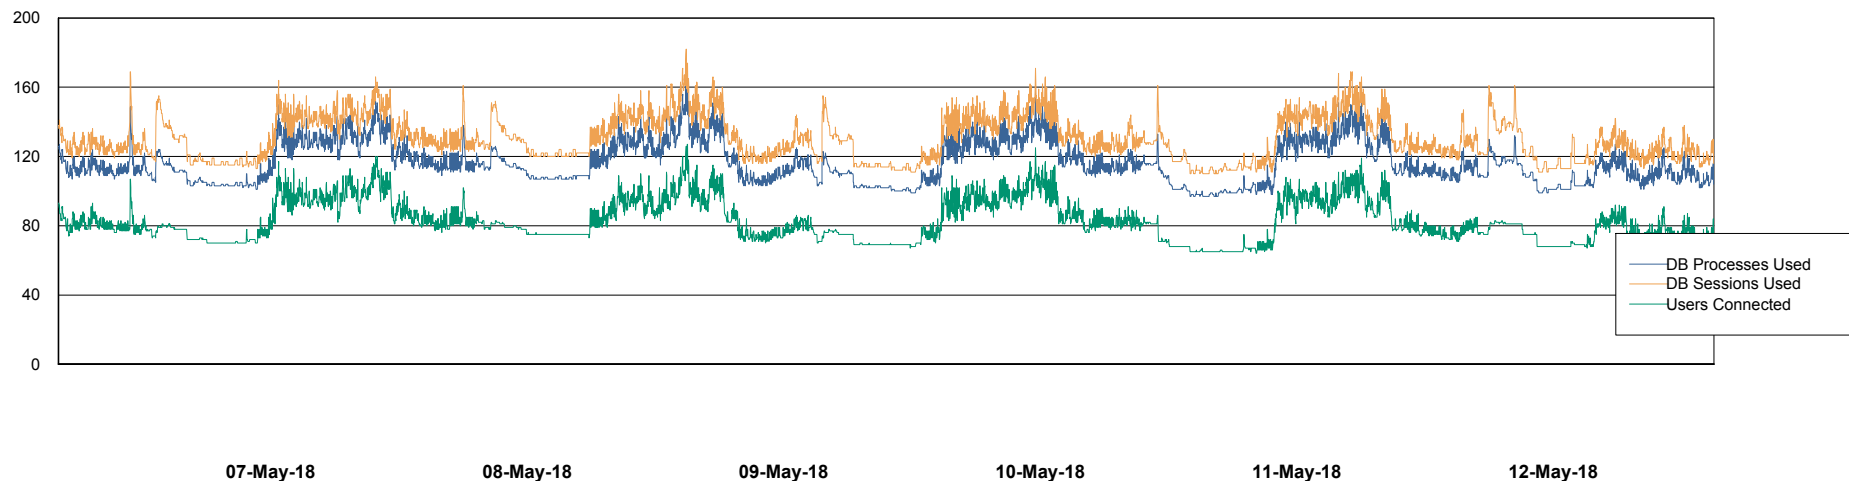

Weekly SLA Customer Report

Customer CSC_Production
Database ID 50

Harddisk Usage CSC_PRD_WEBSRV

		Total disk space on c: (Gb)
12-May-18	45	59
11-May-18	45	59
10-May-18	45	59
09-May-18	45	59
08-May-18	45	59
07-May-18	45	59
06-May-18	45	59

Weekly SLA Customer Report

Customer CSC_Production
Database ID 50

Database Performance CSCDB_Primary

Weekly SLA Customer Report

Customer CSC_Production
Database ID 50

Database Performance CSCDB_Standby

Weekly SLA Customer Report