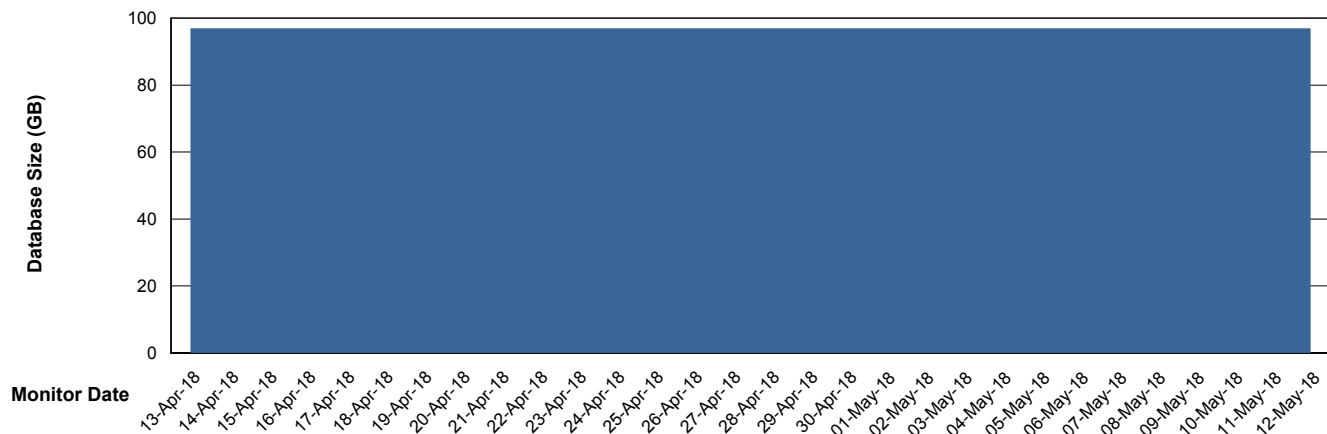

Customer CLO Production
Database ID 38

DATABASE SIZE CLODB_Production

Database growth over last month

DATABASE SIZE CLODB_Test

Database growth over last month

Weekly SLA Customer Report

Customer CLO Production
 Database ID 38