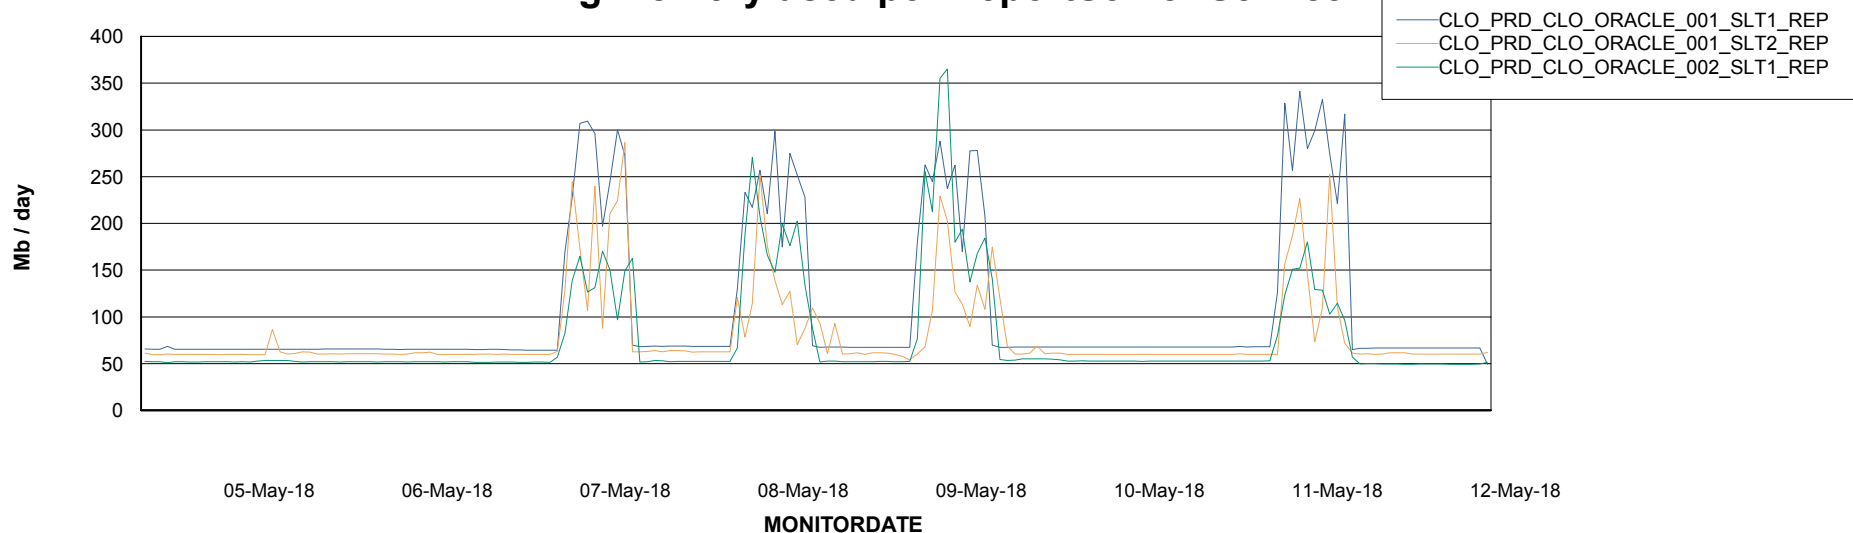

Avg users per day per ABS server

Weekly SLA Customer Report

Customer CLO Production
Database ID 38

ABSSolute Application ReportServer Services

Avg memory used per ReportServer Service

Weekly SLA Customer Report