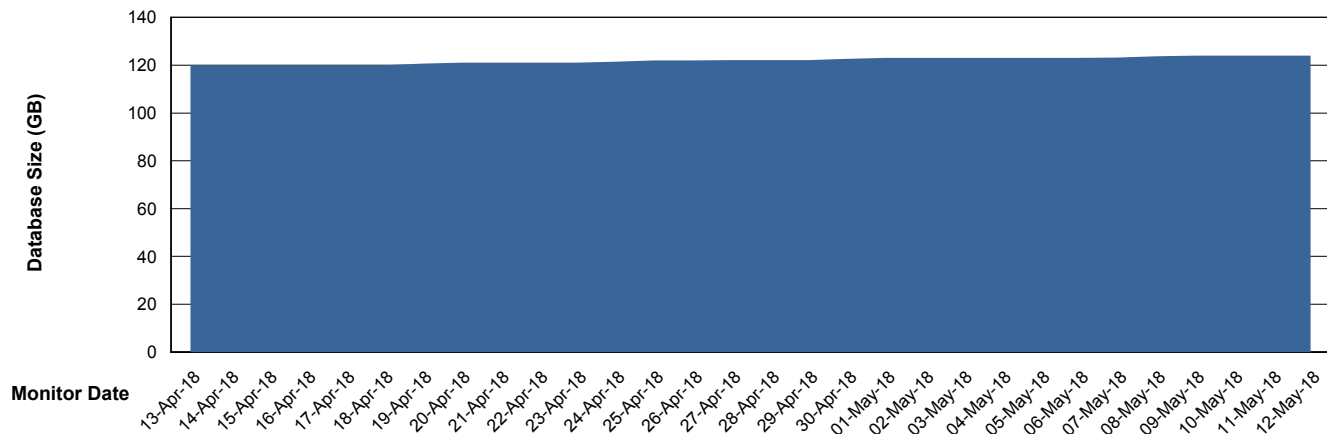

DATABASE SIZE CLODB_Production

Database growth over last month