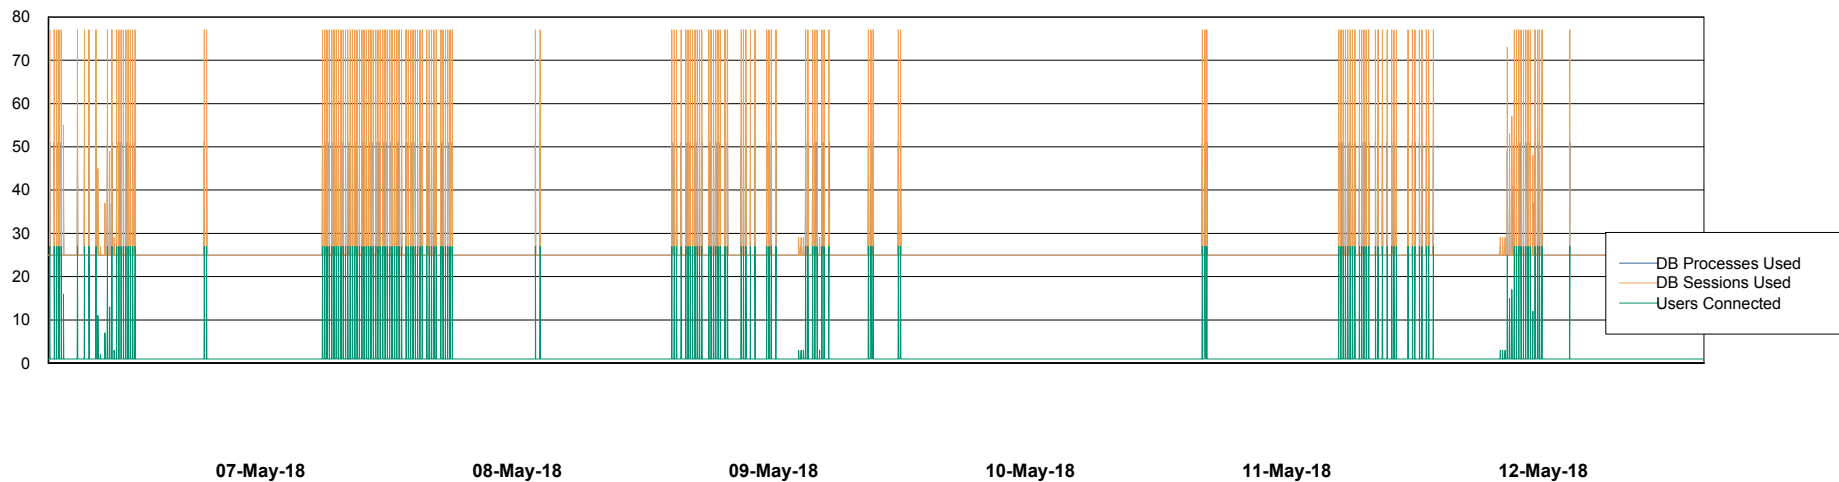

Weekly SLA Customer Report

Customer CLO Production
Database ID 38

Database Performance CLODB_Production

07-May-18 08-May-18 09-May-18 10-May-18 11-May-18 12-May-18

07-May-18 08-May-18 09-May-18 10-May-18 11-May-18 12-May-18

Weekly SLA Customer Report

Customer CLO Production
Database ID 38

Database Performance CLODB_Standby

Weekly SLA Customer Report

Customer CLO Production
Database ID 38

Database Performance CLODB_Test

Weekly SLA Customer Report