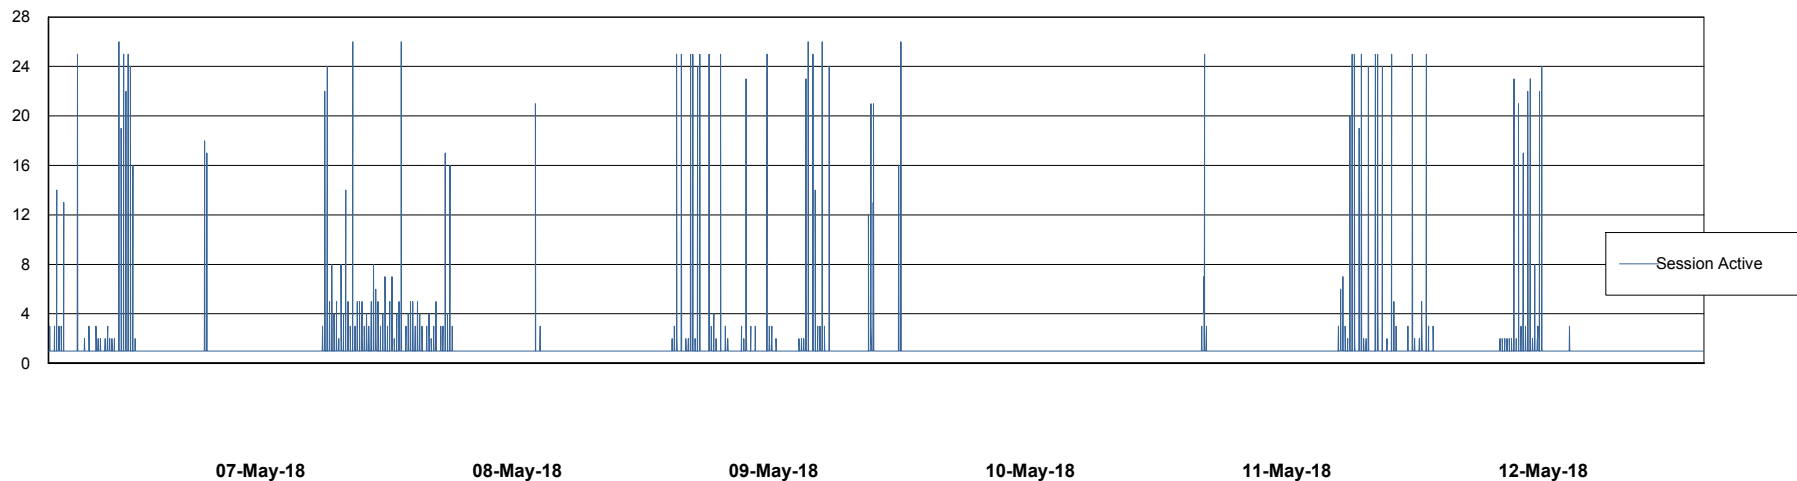

Database Performance CLODB_Standby