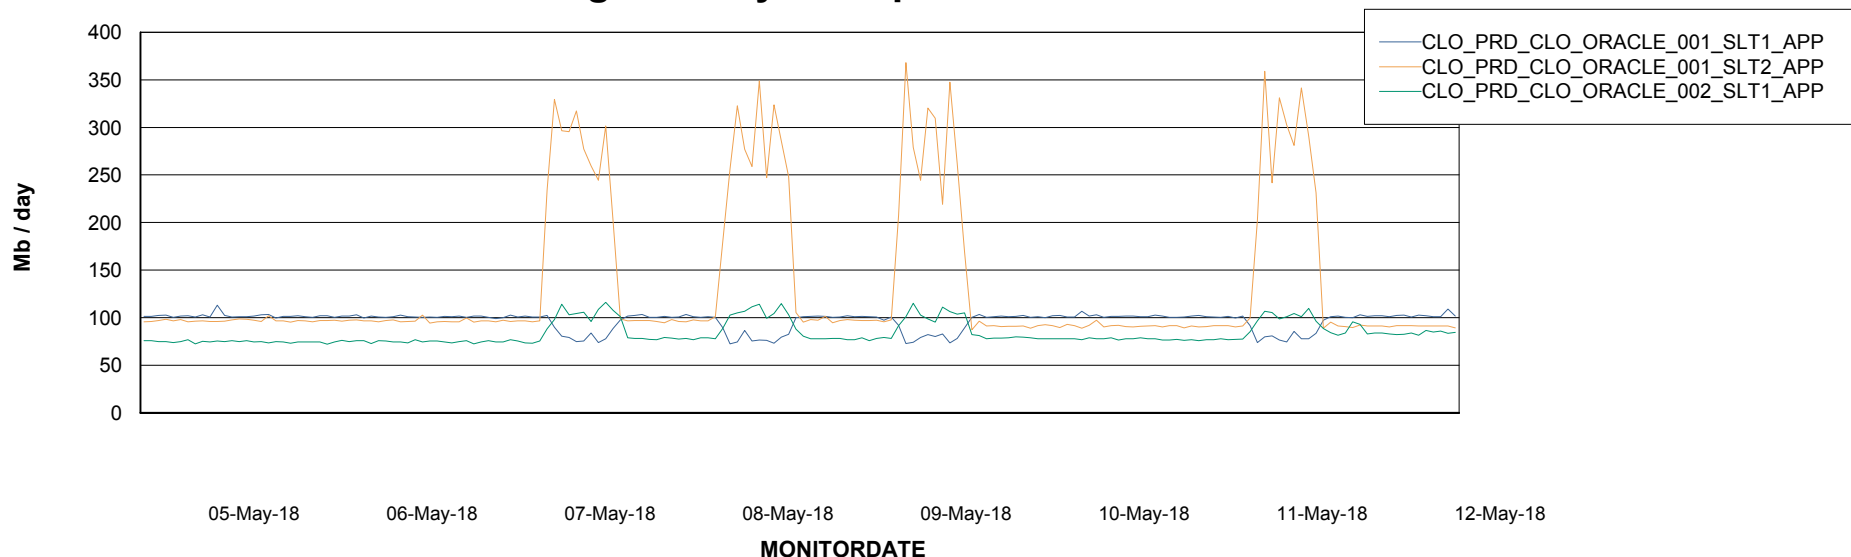

Standby Database Health CLO Production

Recovery lag for last 7 days

Weekly SLA Customer Report

Customer CLO Production
Database ID 38

ABSolute Application Server Services

Avg memory used per ABS Server Service