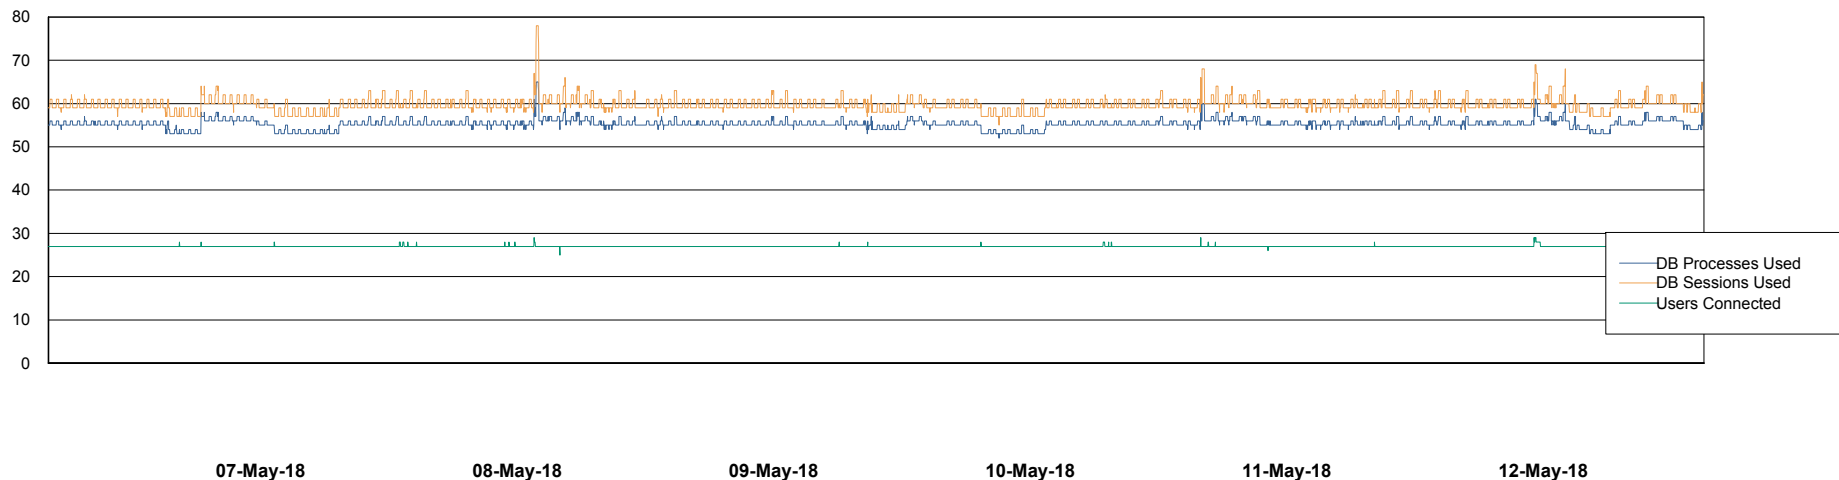

Weekly SLA Customer Report

Customer CLO Production
Database ID 38

Database Performance CLODB_Standby

Weekly SLA Customer Report

Customer CLO Production
Database ID 38

Database Performance CLODB_Test

Weekly SLA Customer Report