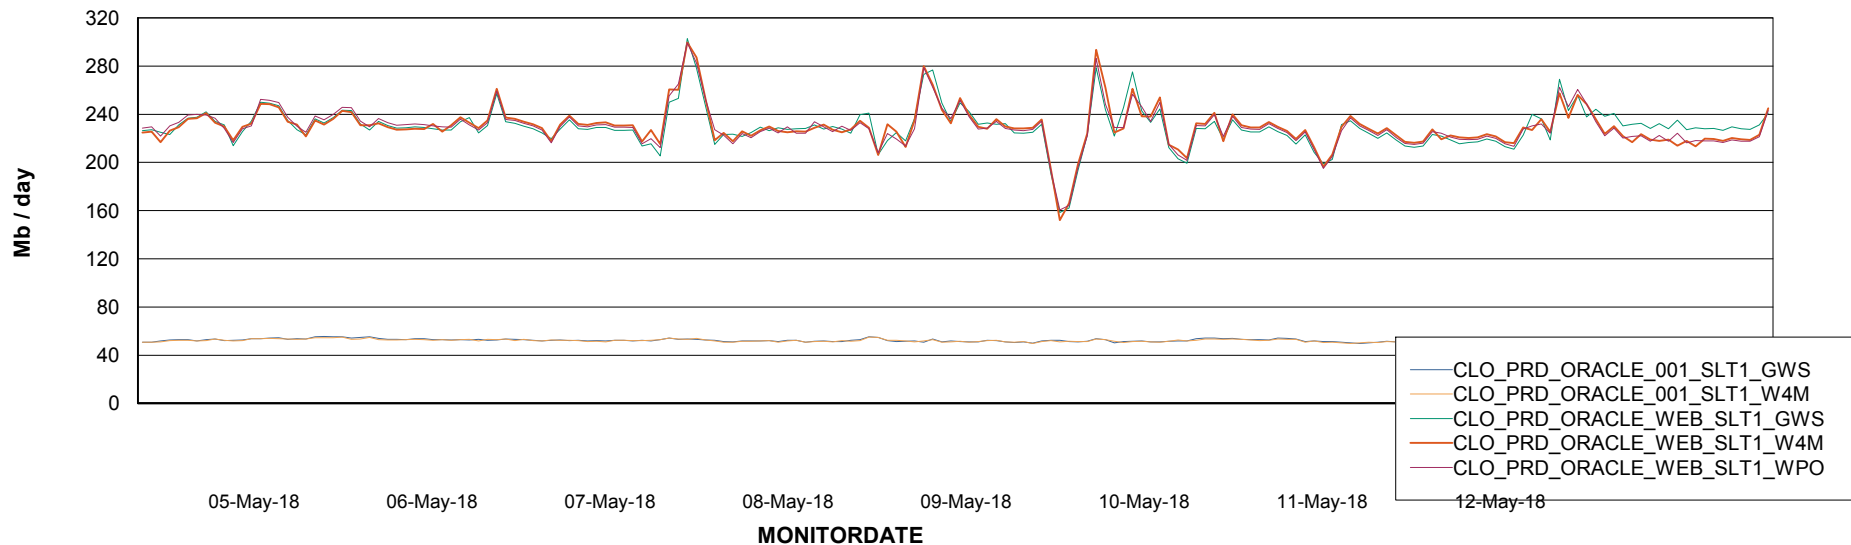

ABSSolute Web Component Services

Avg memory used per ABS Web component