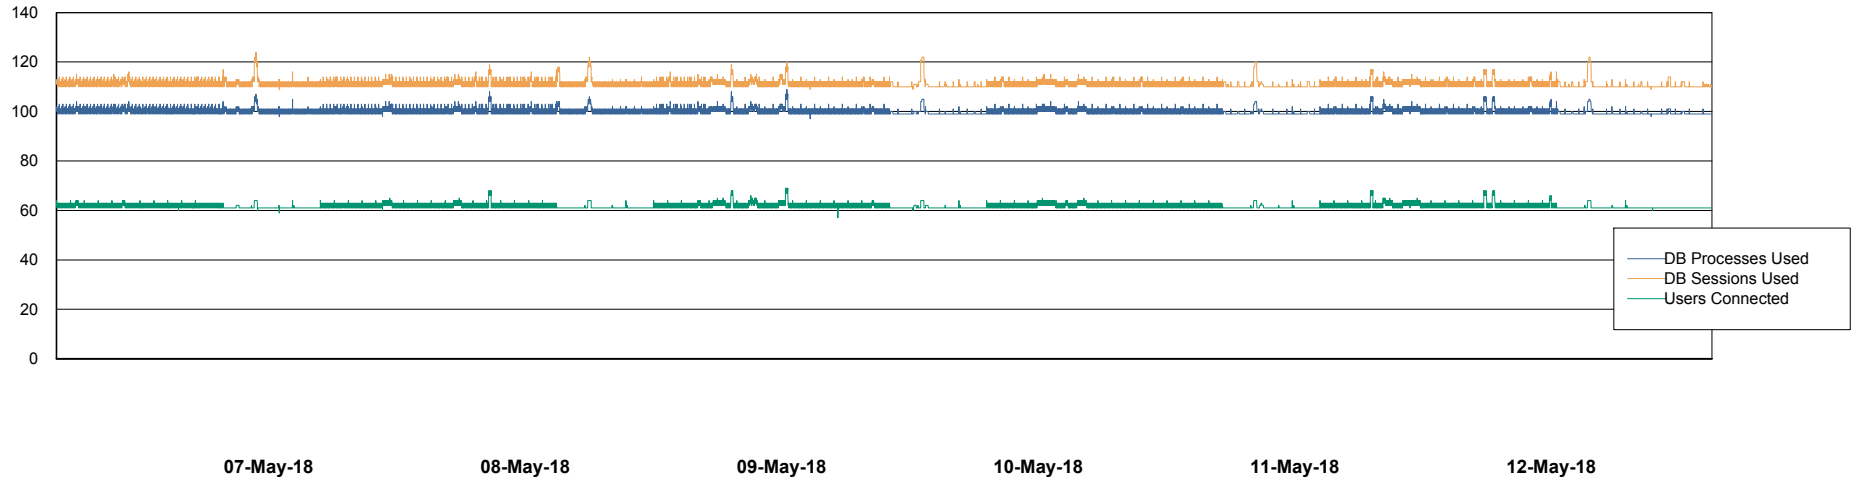

Database Performance CIWDB_Production