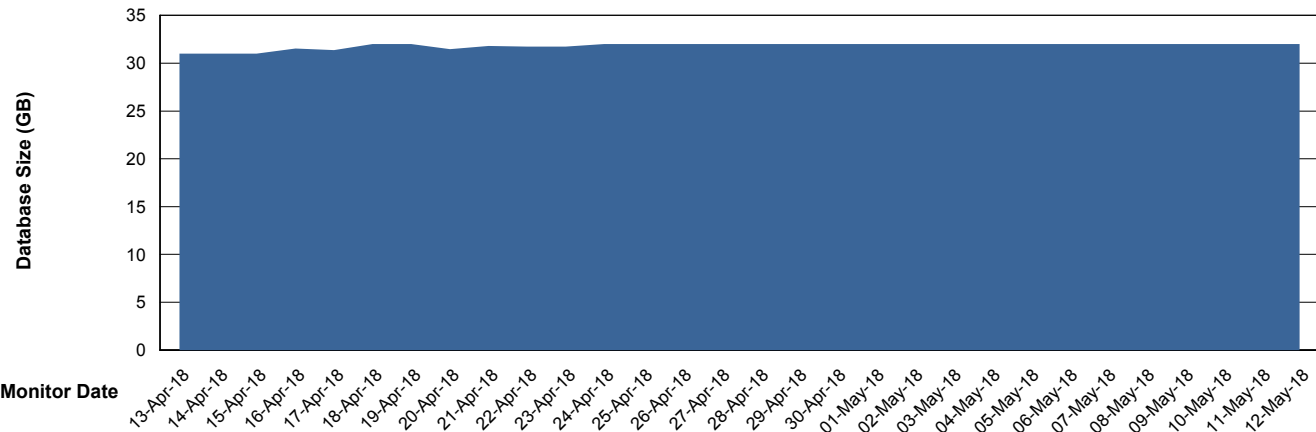

## Database Performance CIWDB\_Standby

# Weekly SLA Customer Report

Customer CIW Production  
 Database ID 45

DATABASE SIZE CIWDB\_Production

Database growth over last month

Database Tablespace CIWDB\_Production

| Date      | Tablespace Name | Filesize (Gb) | Usedsize (Gb) | Percentage free |
|-----------|-----------------|---------------|---------------|-----------------|
| 12-May-18 | ABSDATA         | 32            | 27            | 16              |
|           | INDX            | 5             | 3             | 40              |
| 11-May-18 | ABSDATA         | 32            | 27            | 16              |
|           | INDX            | 5             | 3             | 40              |
| 10-May-18 | ABSDATA         | 32            | 27            | 16              |
|           | INDX            | 5             | 3             | 40              |
| 09-May-18 | ABSDATA         | 32            | 27            | 16              |
|           | INDX            | 5             | 3             | 40              |
| 08-May-18 | ABSDATA         | 32            | 27            | 16              |
|           | INDX            | 5             | 3             | 40              |
| 07-May-18 | ABSDATA         | 32            | 27            | 16              |
|           | INDX            | 5             | 3             | 40              |
| 06-May-18 | ABSDATA         | 32            | 27            | 16              |
|           | INDX            | 5             | 3             | 40              |