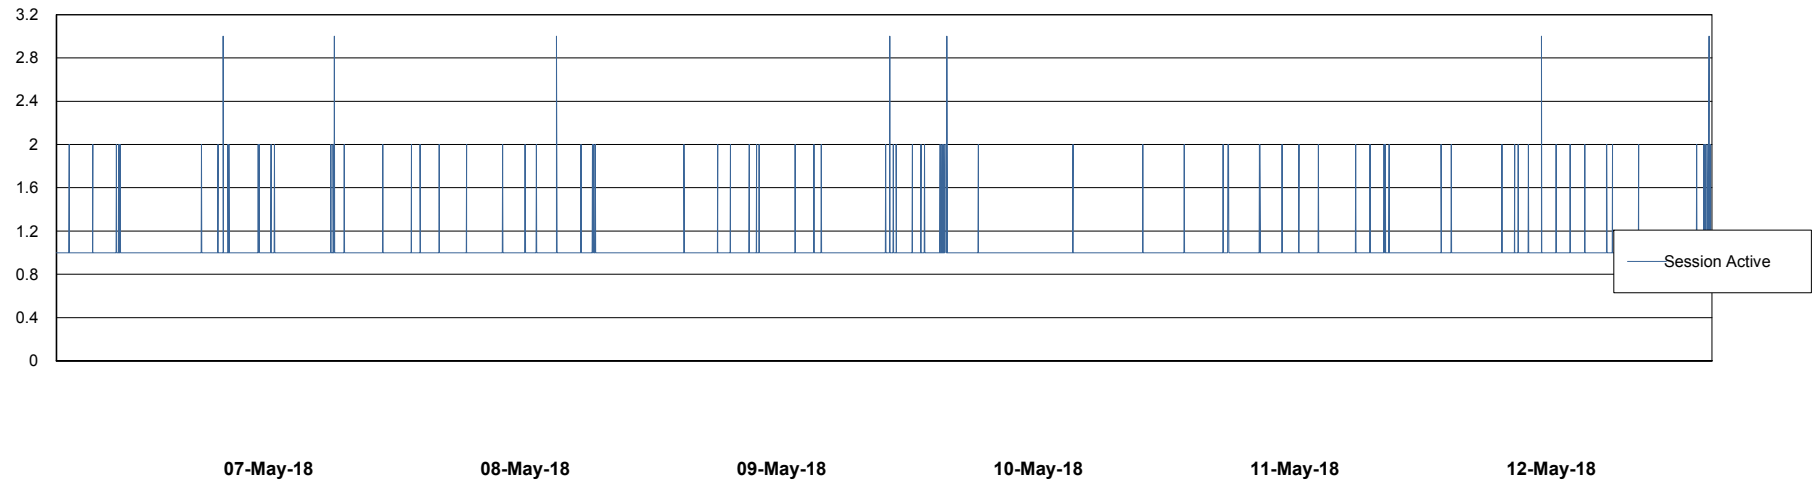

Database Performance CIWDB_Production