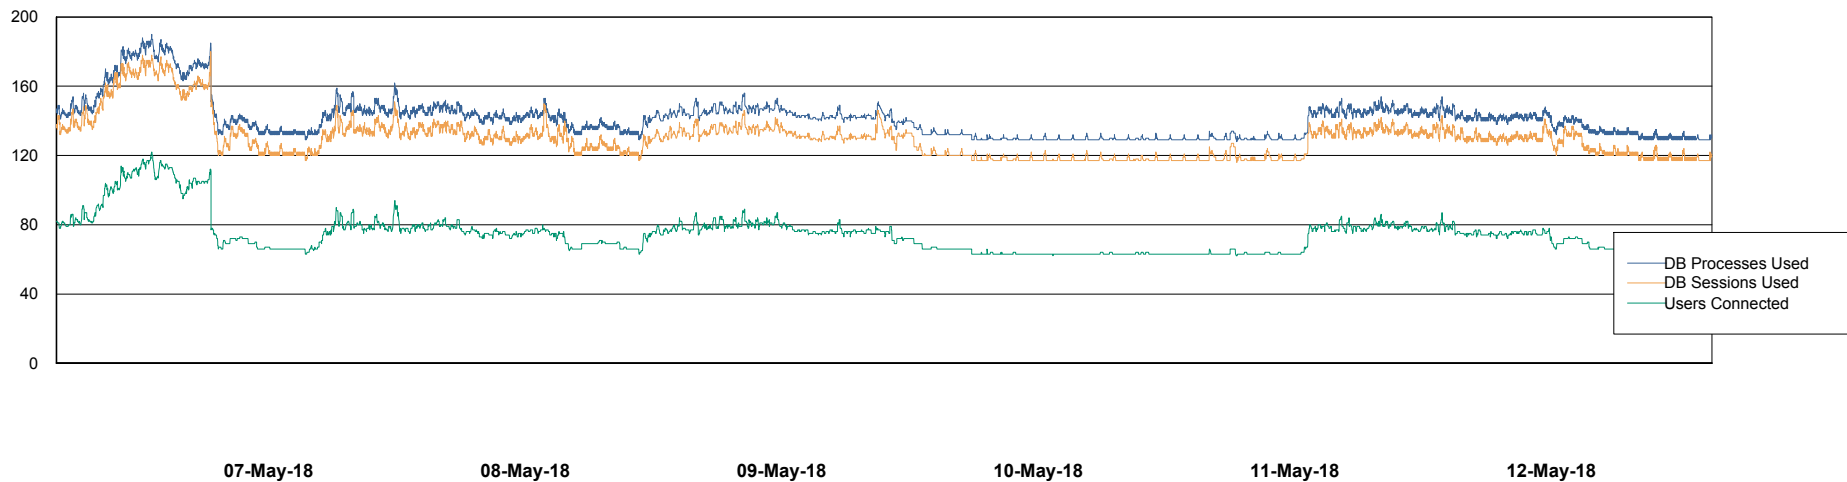

Weekly SLA Customer Report

Customer BGG_Production
Database ID 58

Database Performance BGGDB_BI

Weekly SLA Customer Report

Customer BGG_Production
Database ID 58

Database Performance BGGDB_Production

Weekly SLA Customer Report