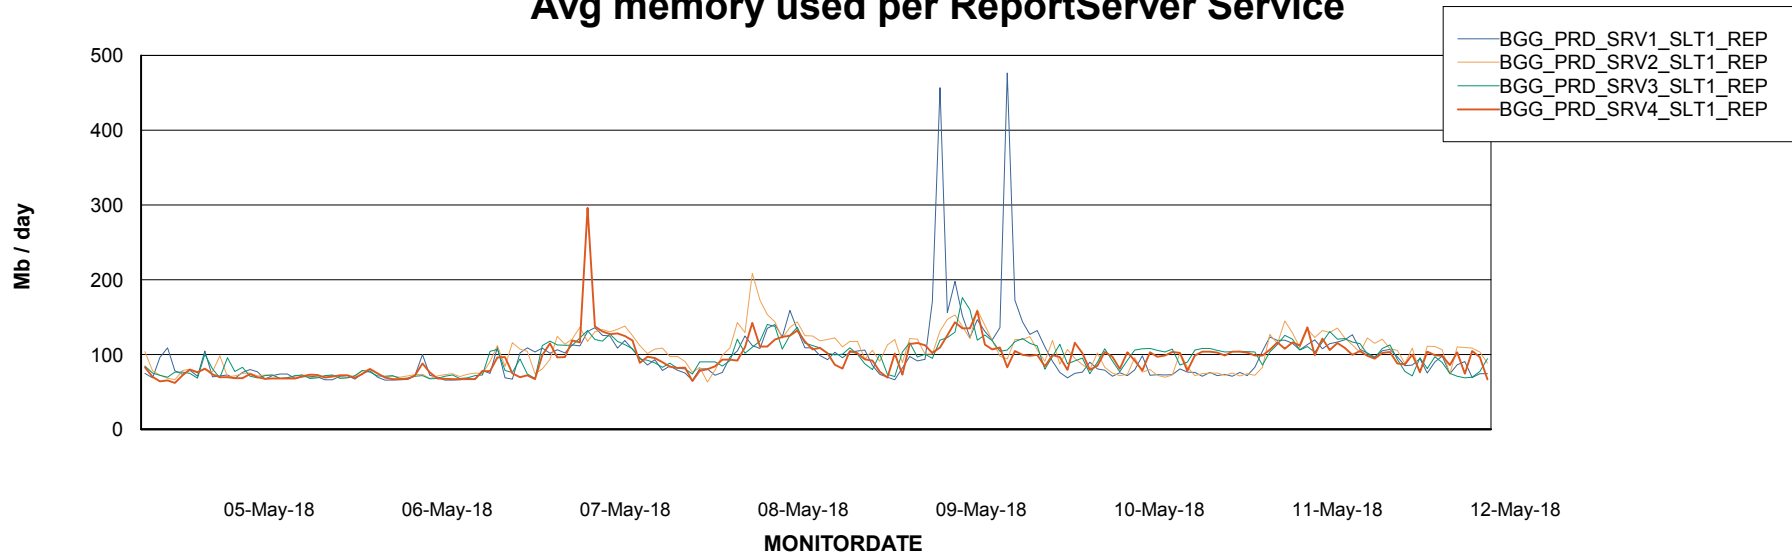

Avg memory used per ABS Server Service

Avg users per day per ABS server

Weekly SLA Customer Report

Customer BGG_Production
Database ID 58

ABSSolute Application ReportServer Services

Avg memory used per ReportServer Service