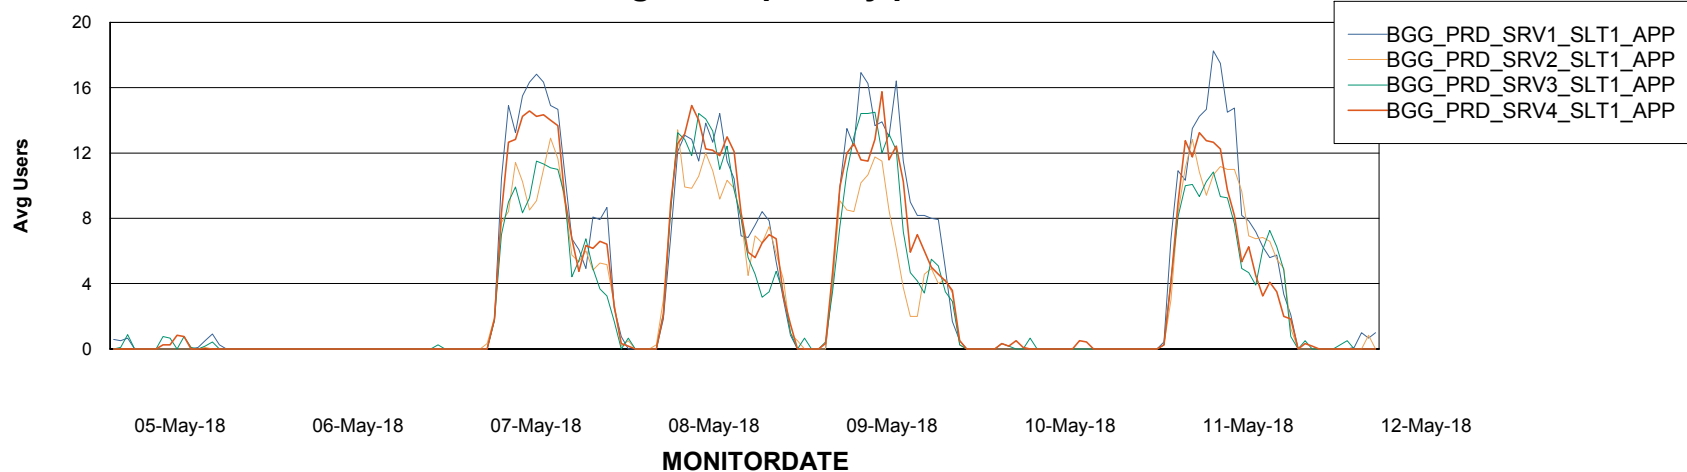

Avg users per day per ABS server