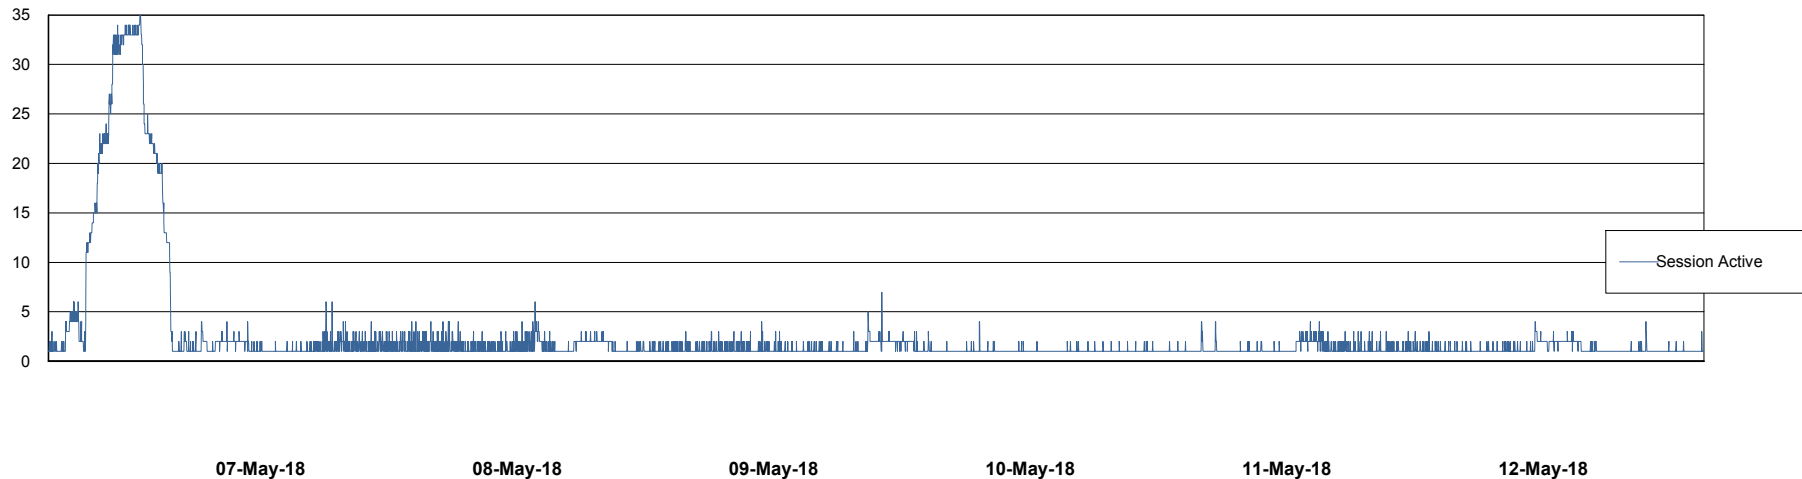

Weekly SLA Customer Report

Customer BGG_Production
Database ID 58

Database Performance BGGDB_BI

Weekly SLA Customer Report

Customer BGG_Production
Database ID 58

Database Performance BGGDB_Production

Weekly SLA Customer Report