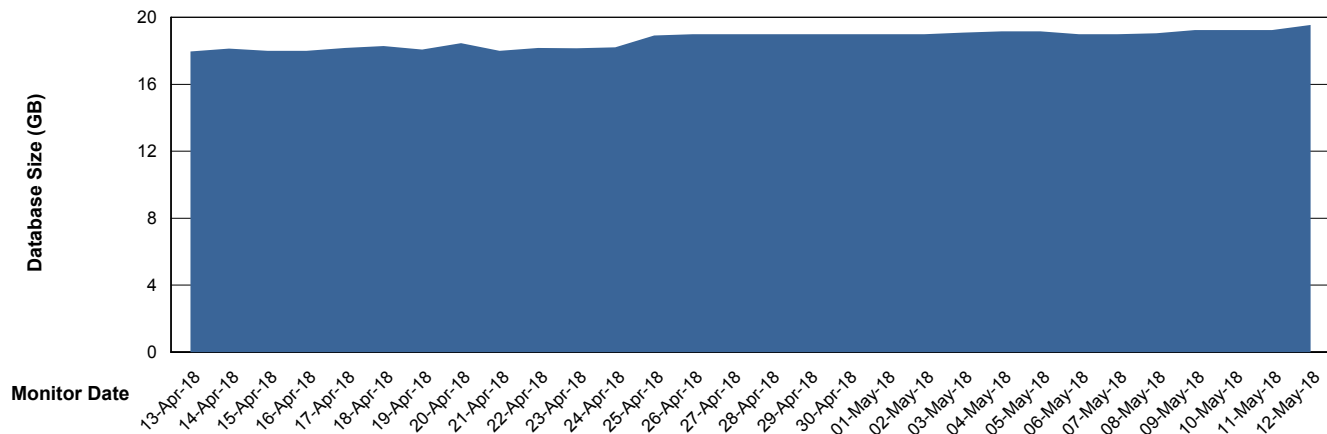

Customer BGG_Production
Database ID 58

Database Performance BGGDB_Standby

Weekly SLA Customer Report

Customer BGG_Production
Database ID 58

DATABASE SIZE BGGDB_BI

Database growth over last month

DATABASE SIZE BGGDB_Production