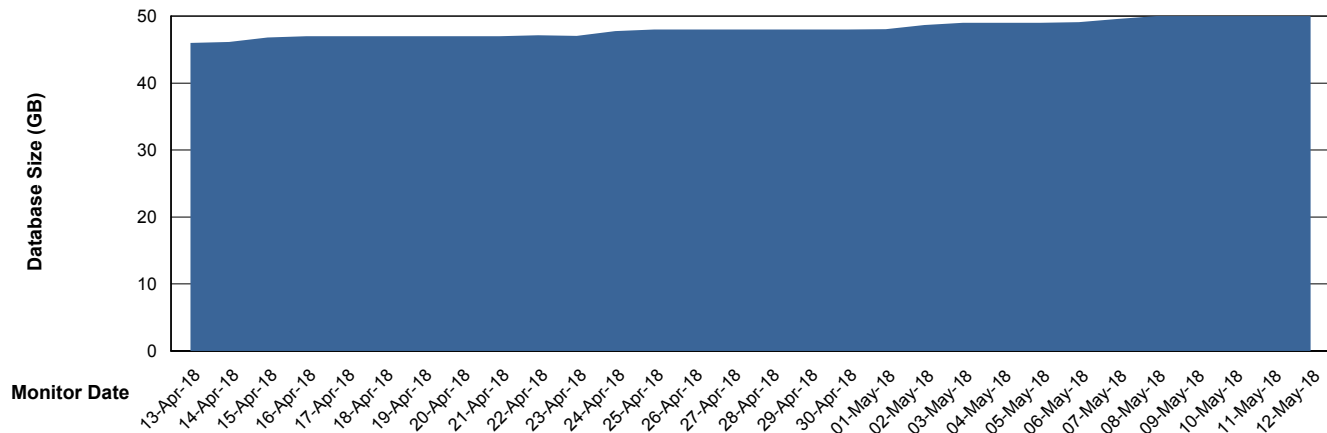

DATABASE SIZE BGGDB_Production

Database growth over last month