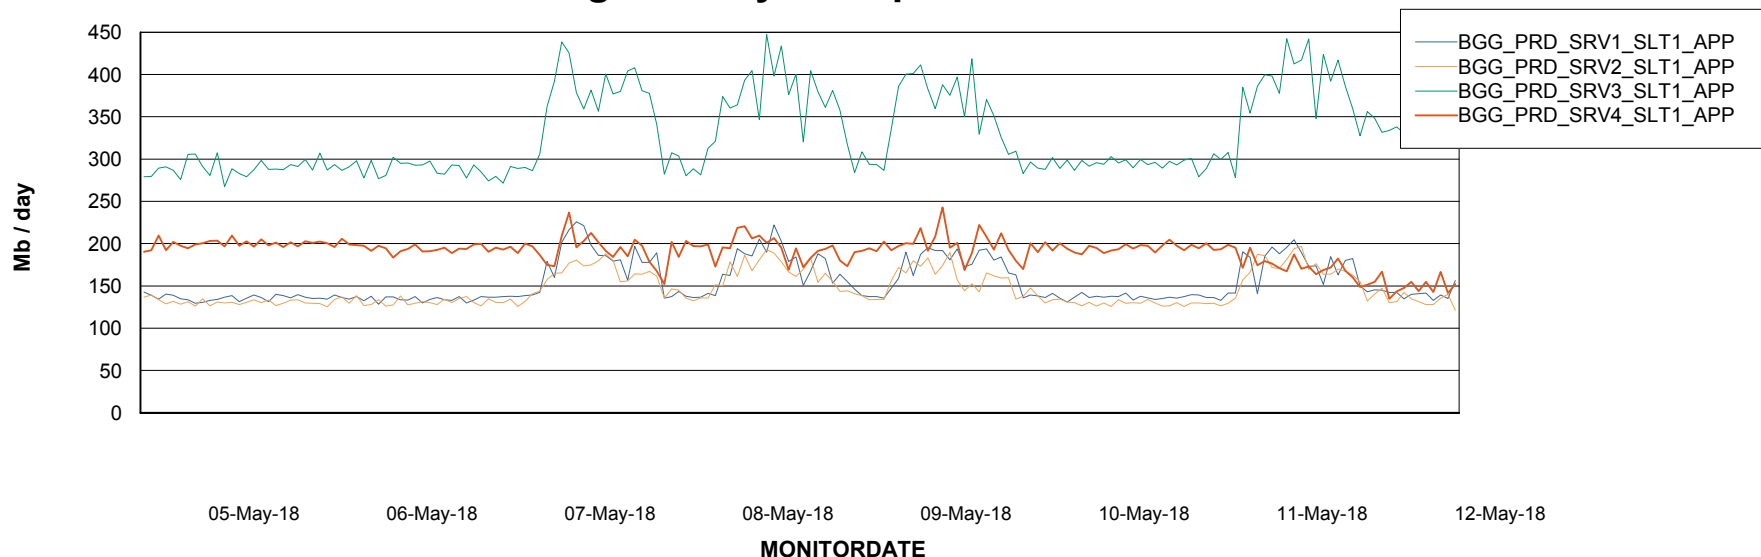

ABSSolute Application Server Services

Avg memory used per ABS Server Service