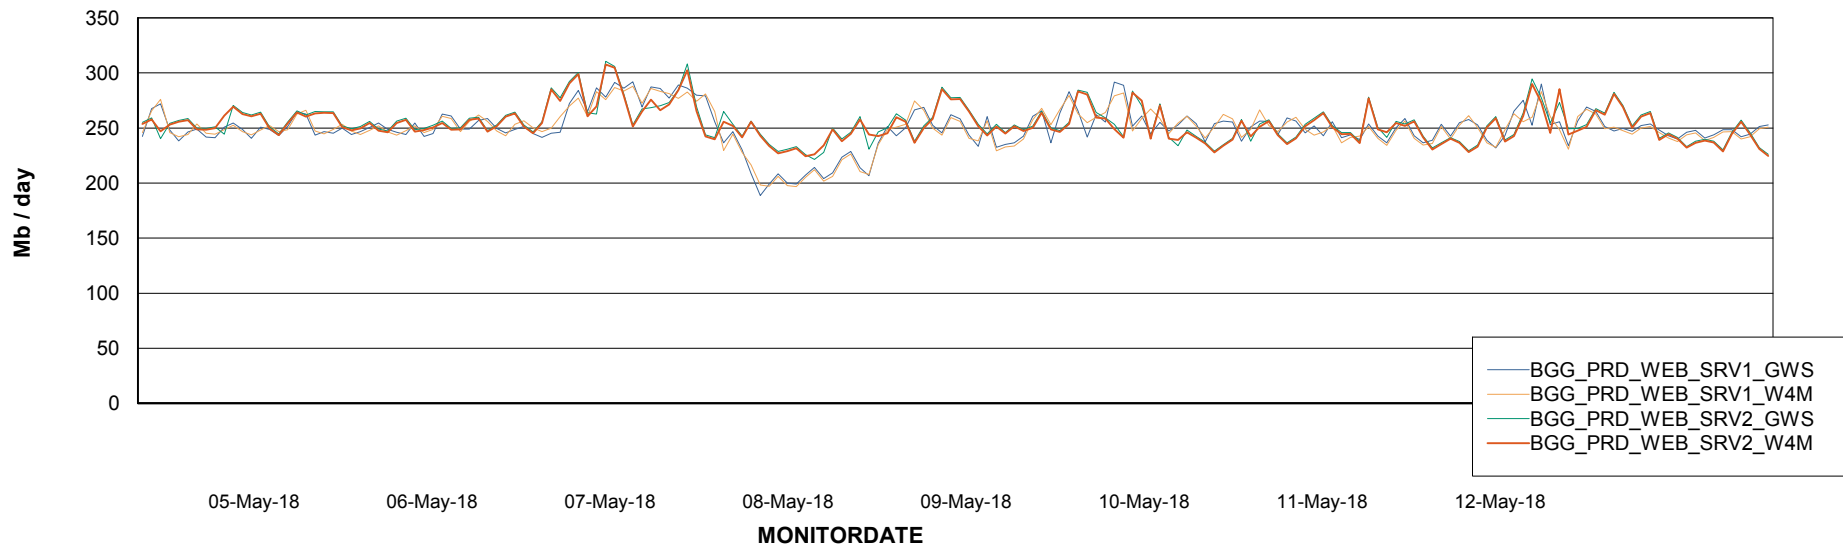

ABSSolute Web Component Services

Avg memory used per ABS Web component