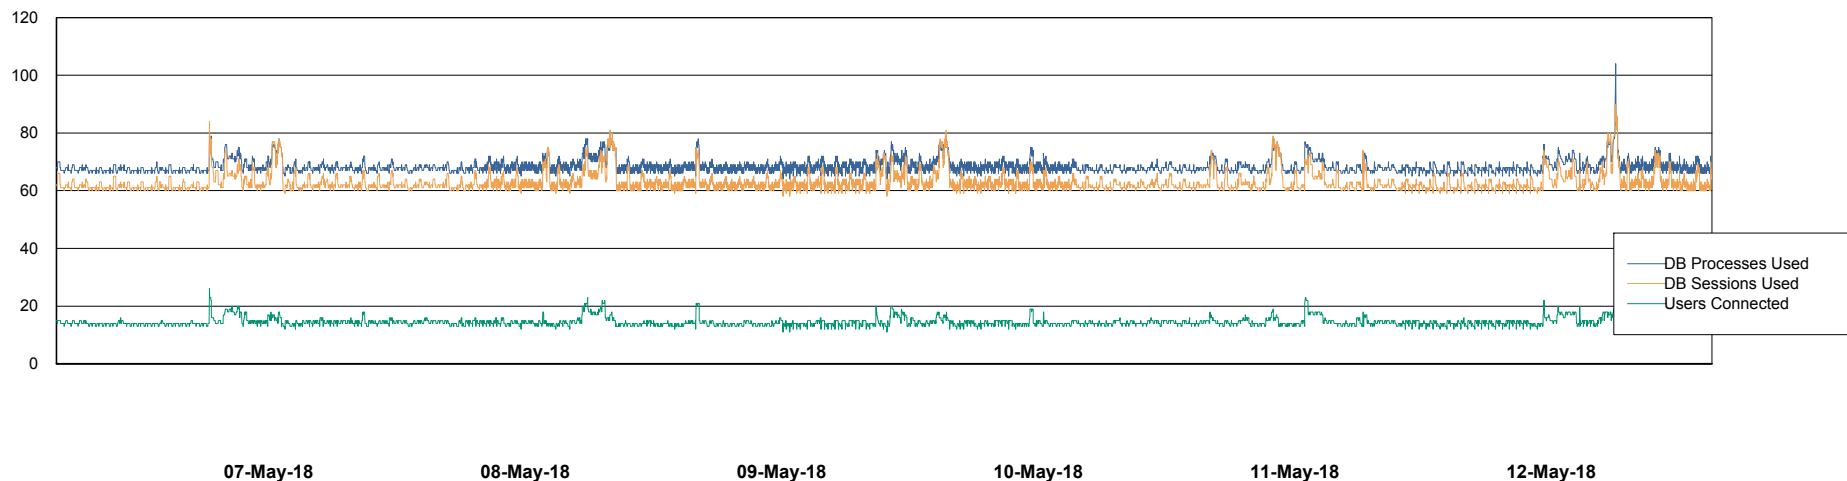

Database Performance BGGDB_BI