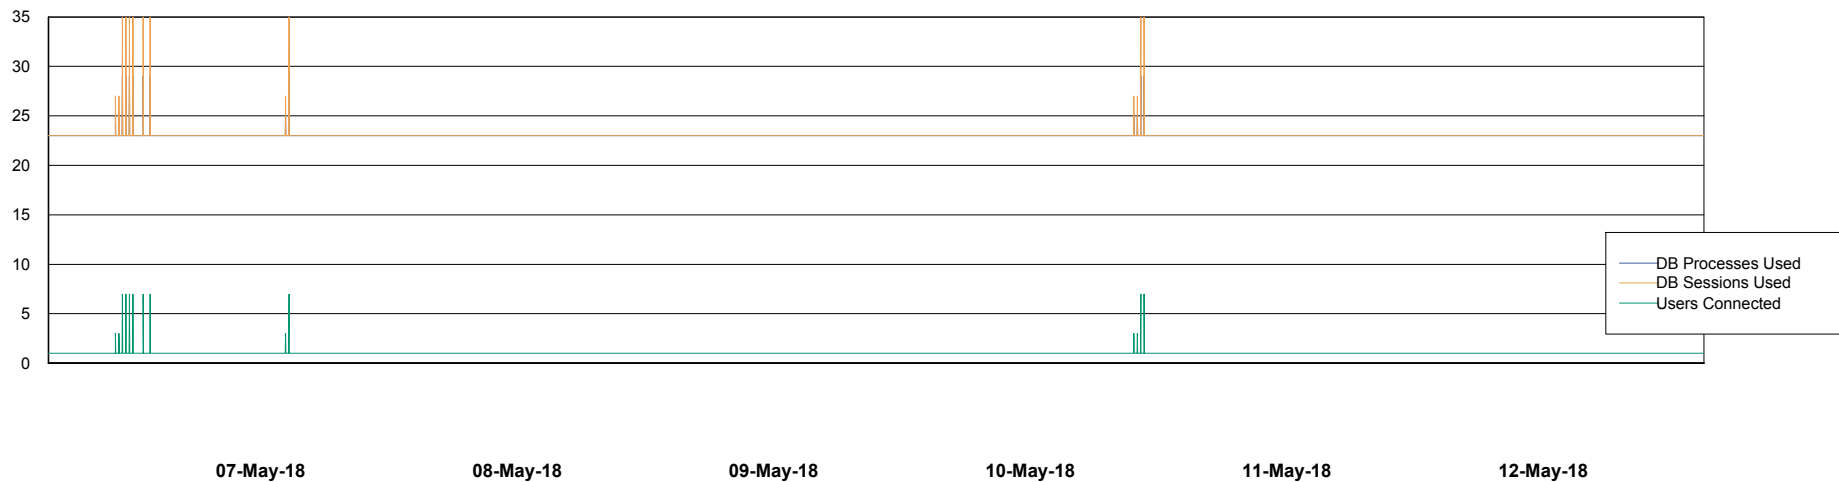

Weekly SLA Customer Report

Customer BCM_Production
Database ID 81

Database Performance BCMDB_ABS1 Production Database

07-May-18 08-May-18 09-May-18 10-May-18 11-May-18 12-May-18

07-May-18 08-May-18 09-May-18 10-May-18 11-May-18 12-May-18

Weekly SLA Customer Report

Customer BCM_Production
Database ID 81

Database Performance BCMDB_ABS1SB Standby Database

Weekly SLA Customer Report

Customer BCM_Production
 Database ID 81

DATABASE SIZE BCMDB_ABS1 Production Database