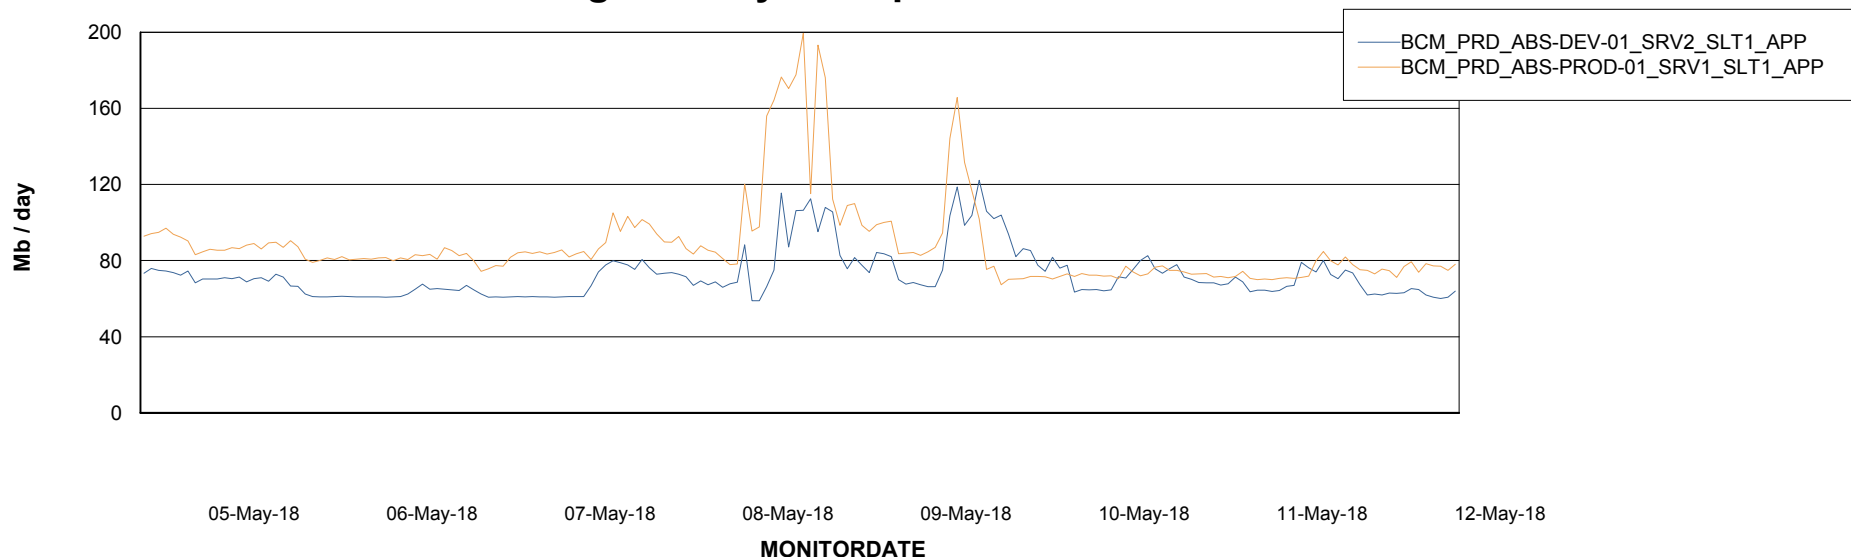

ABSSolute Application Server Services

Avg memory used per ABS Server Service