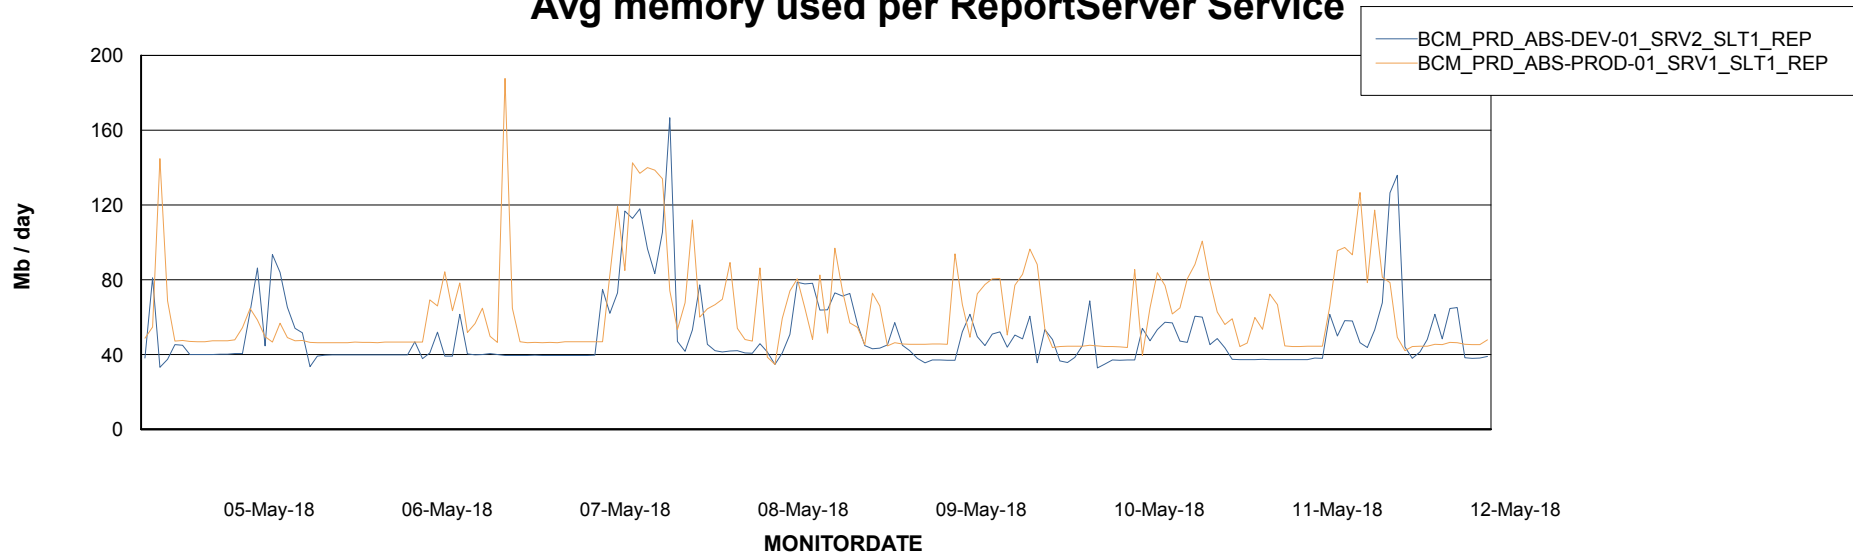

Avg memory used per ABS Server Service

Avg users per day per ABS server

Weekly SLA Customer Report

Customer BCM_Production
Database ID 81

ABSSolute Application ReportServer Services

Avg memory used per ReportServer Service