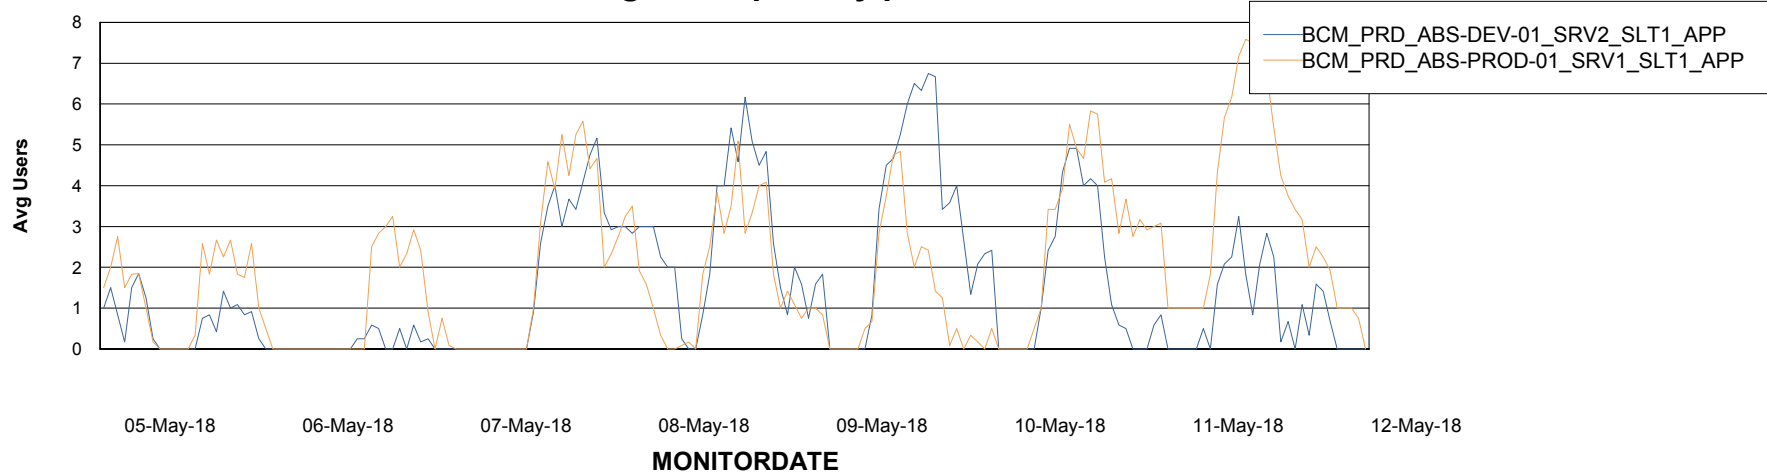

Avg users per day per ABS server