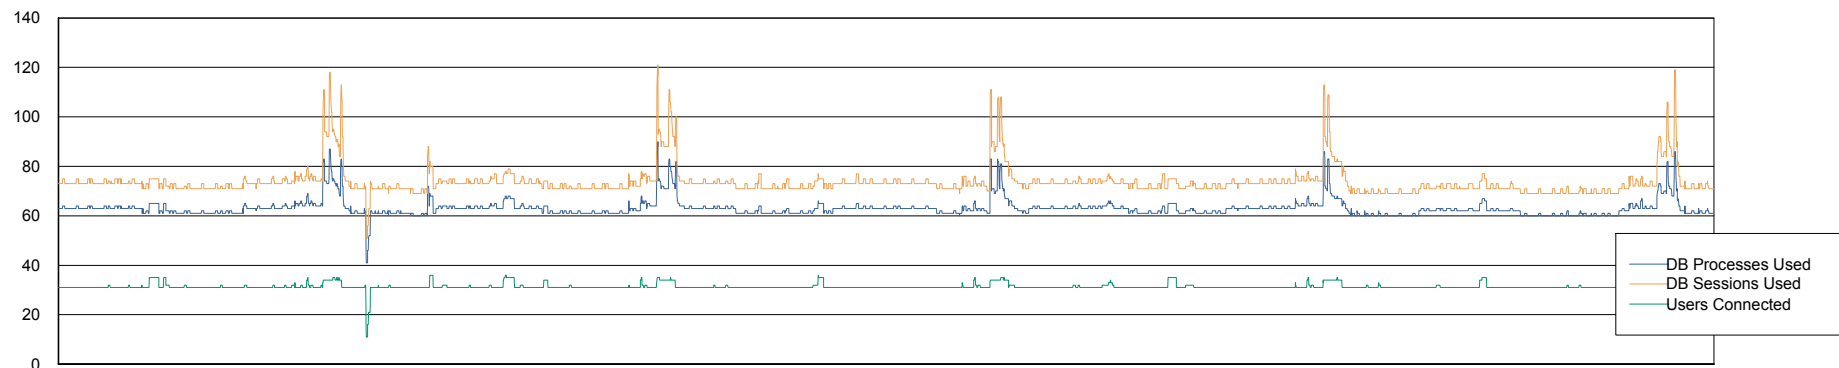

Database Performance BCMDB_ABS1 Production Database

07-May-18 08-May-18 09-May-18 10-May-18 11-May-18 12-May-18