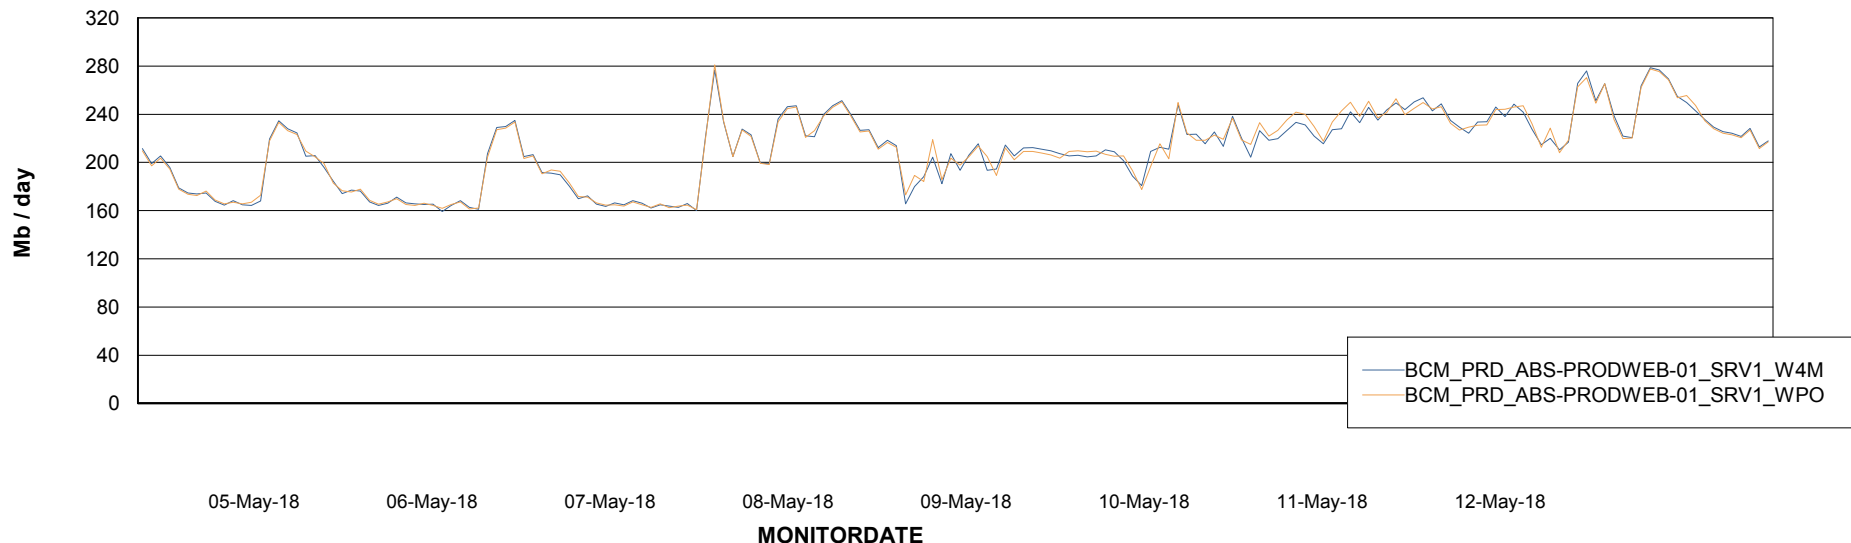

ABSSolute Web Component Services

Avg memory used per ABS Web component