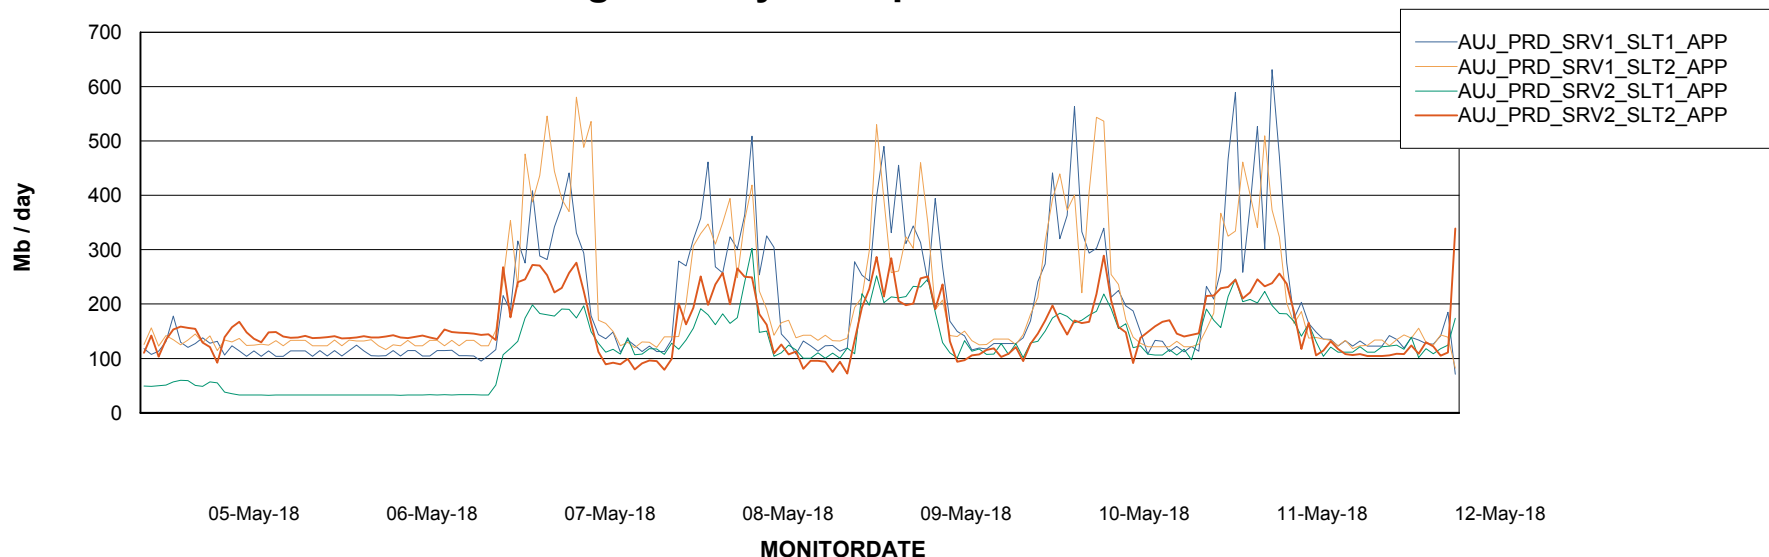

ABSSolute Application Server Services

Avg memory used per ABS Server Service