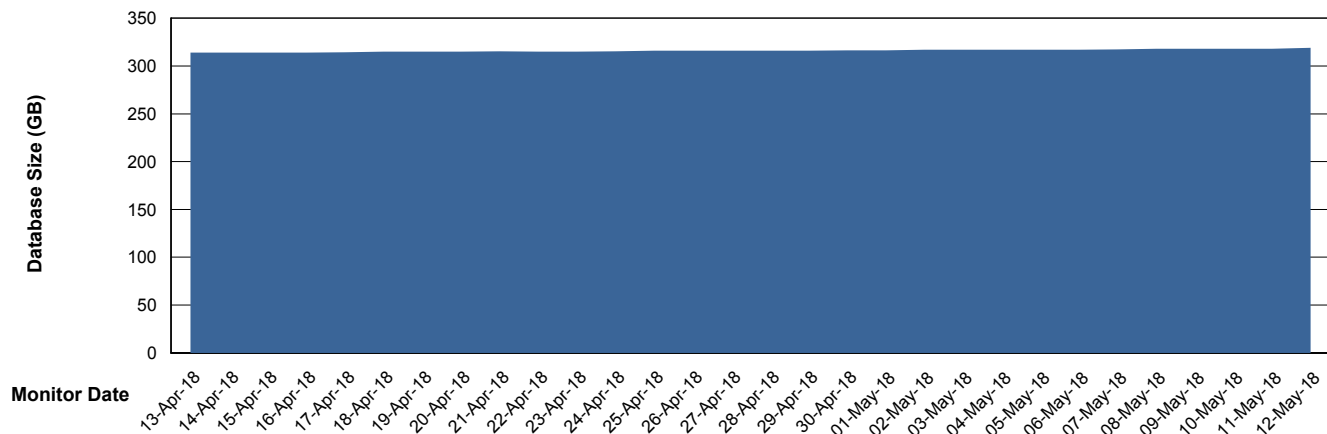

# Weekly SLA Customer Report

Customer AUJ\_Production  
Database ID 41

DATABASE SIZE AUJ\_DB4\_Primary

### Database growth over last month

DATABASE SIZE AUJDB\_BI

### Database growth over last month