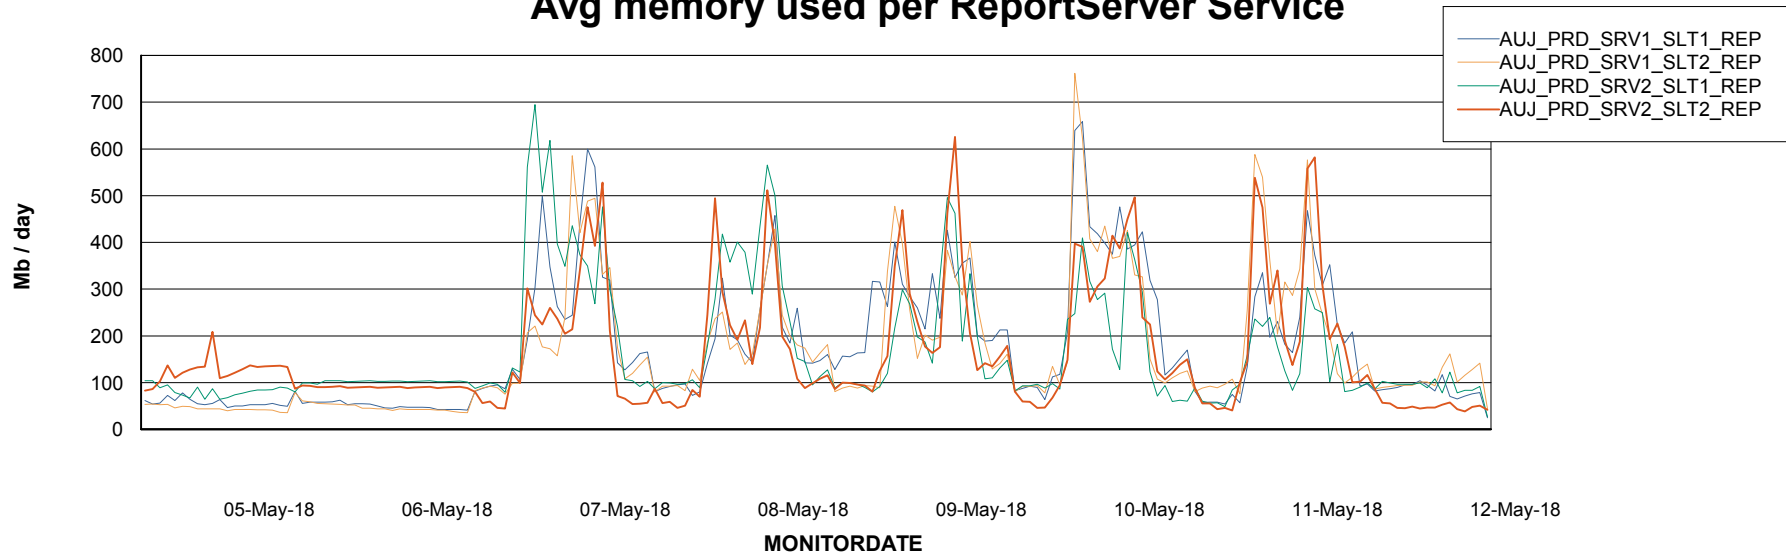

ABSSolute Application ReportServer Services

Avg memory used per ReportServer Service