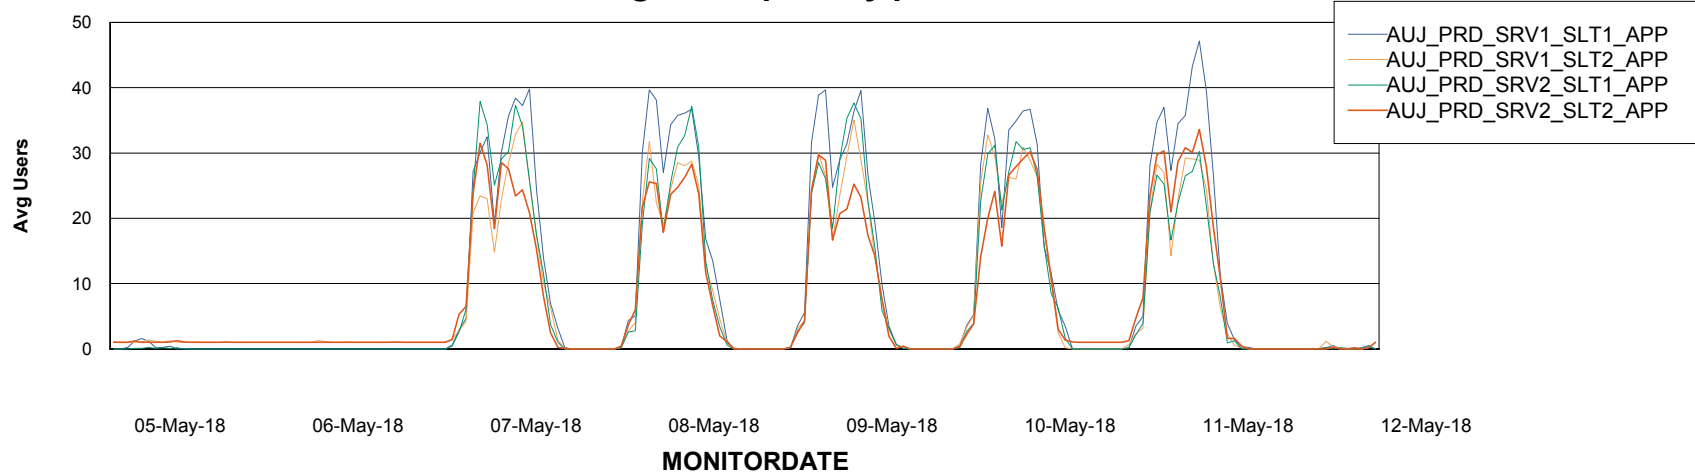

Avg users per day per ABS server