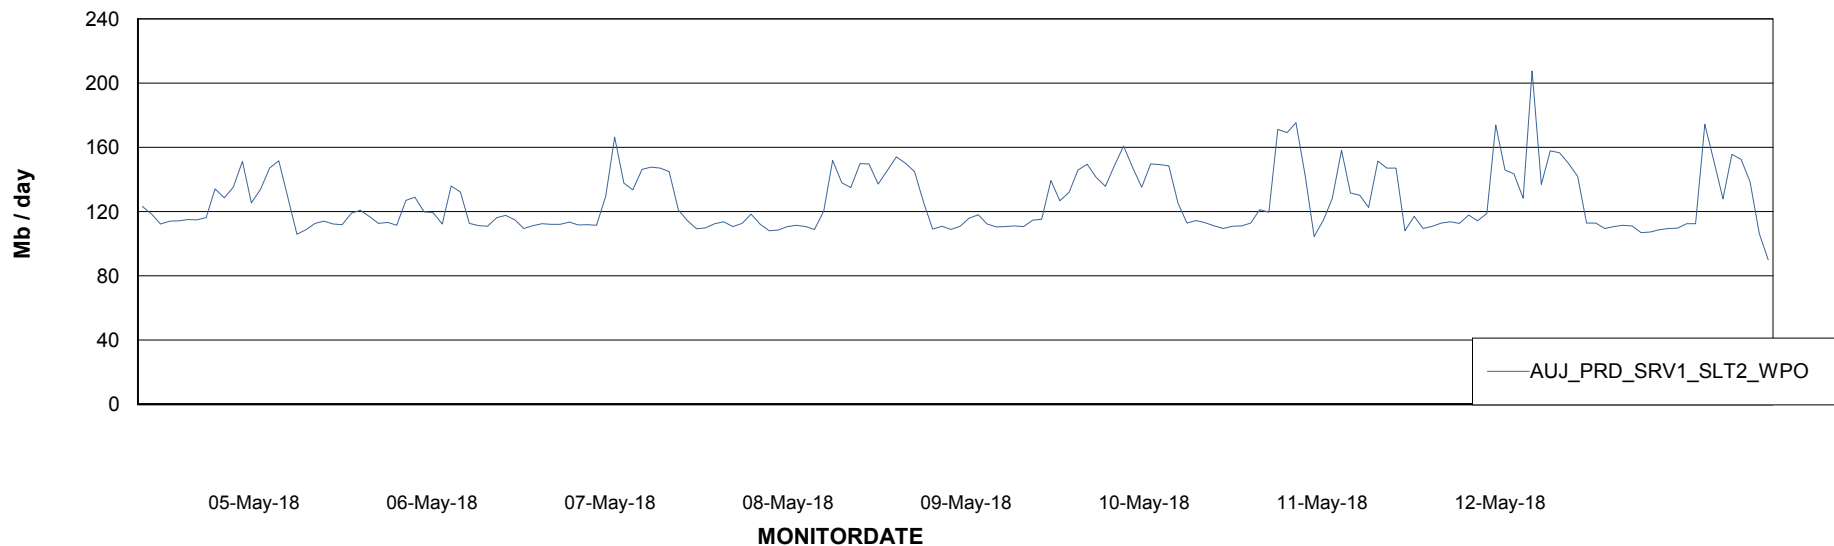

ABSSolute Web Component Services

Avg memory used per ABS Web component