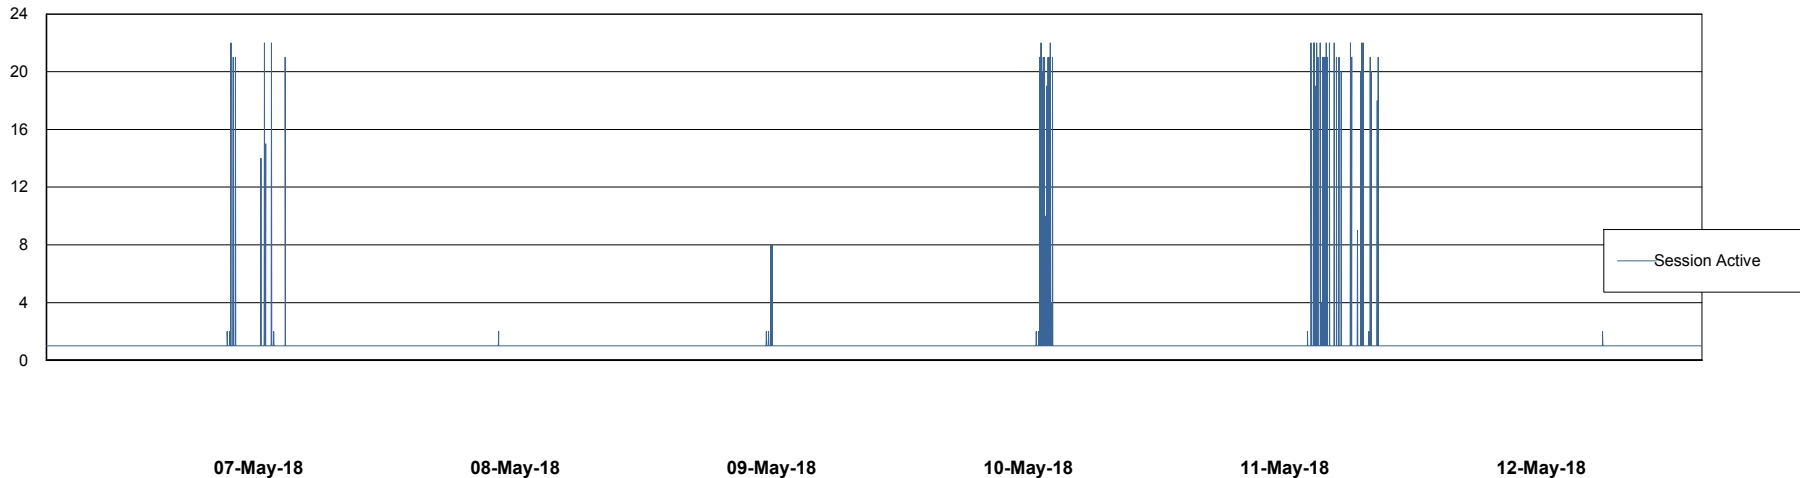

Database Performance AUJ_DB6_Standby2