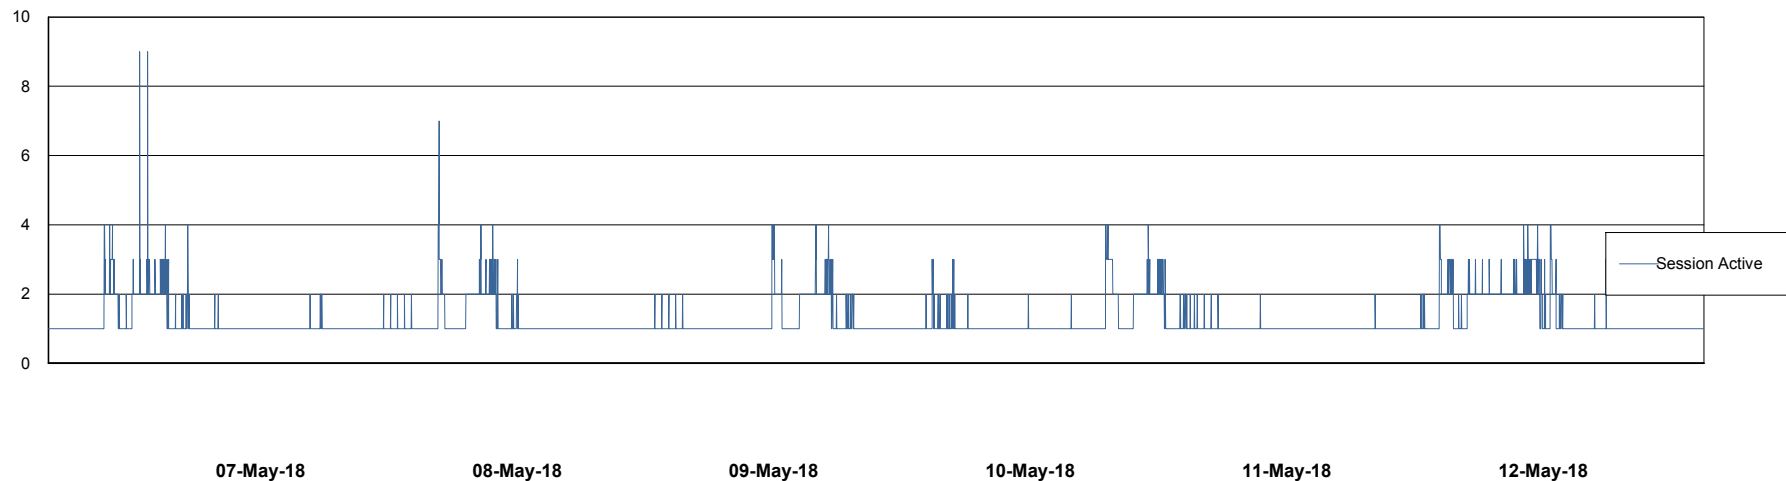

Database Performance AUJDB_BI