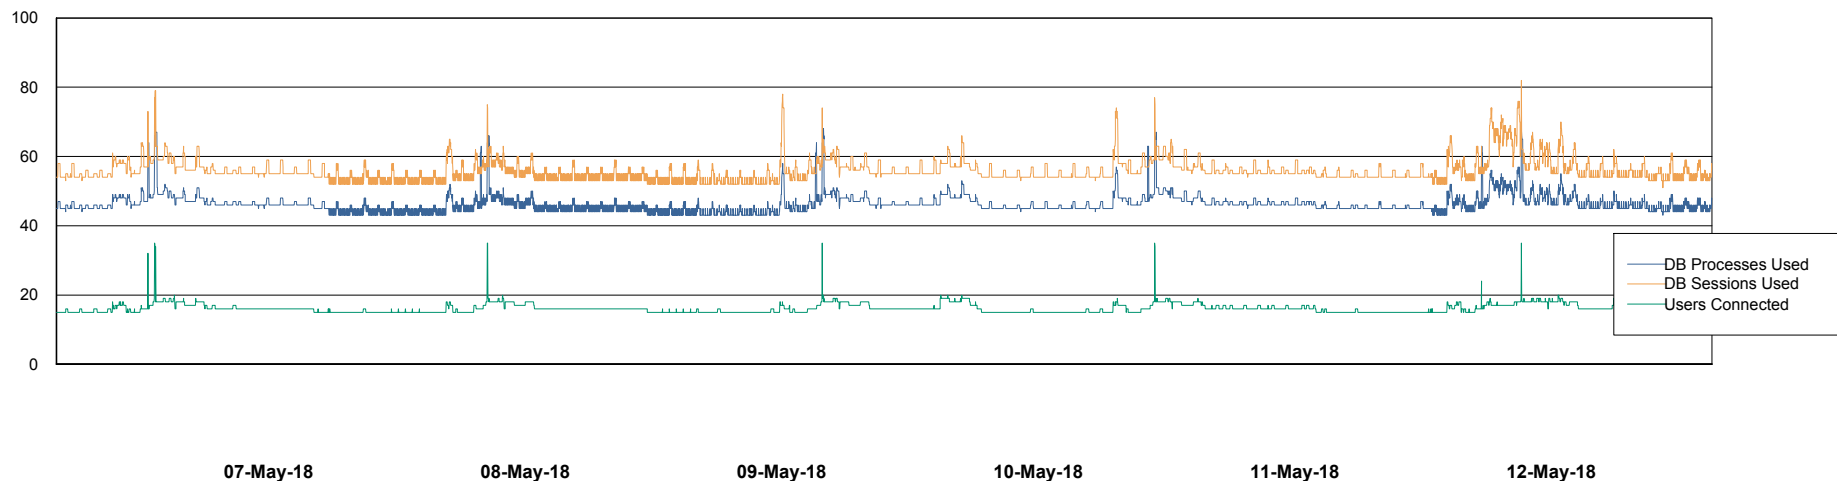

Database Performance AUJDB_BI