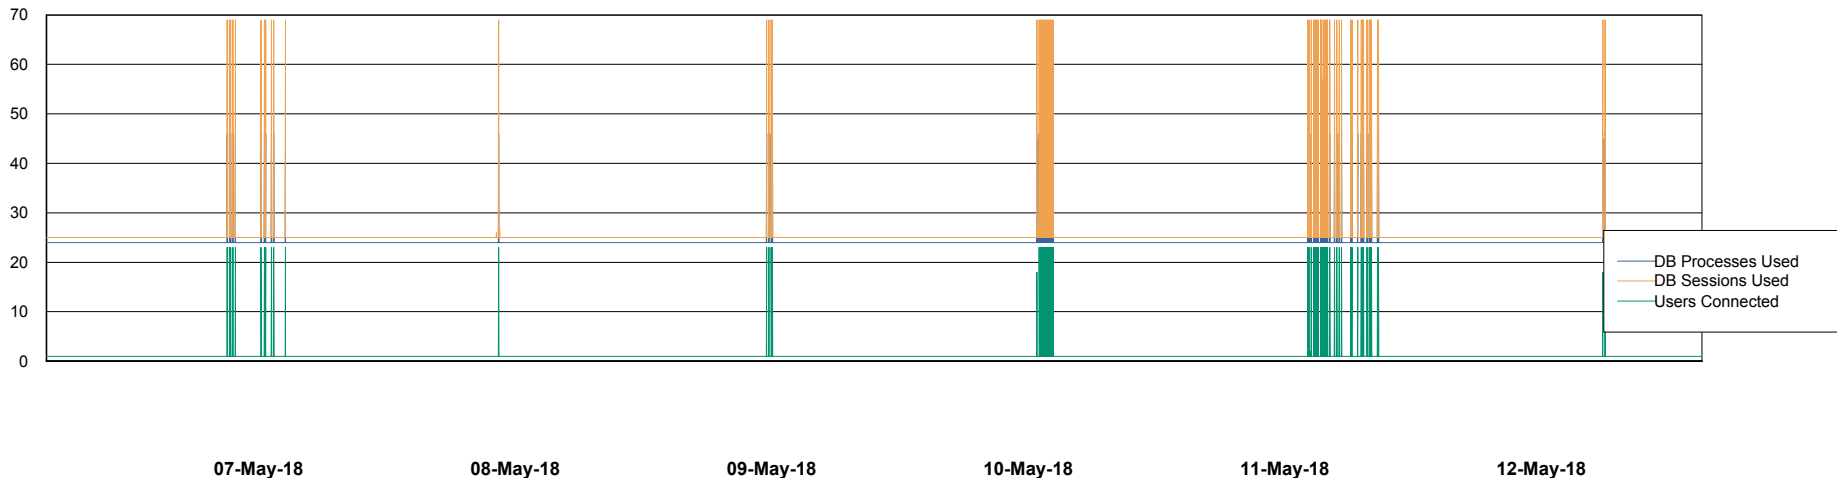

Database Performance AUJ_DB6_Standby2