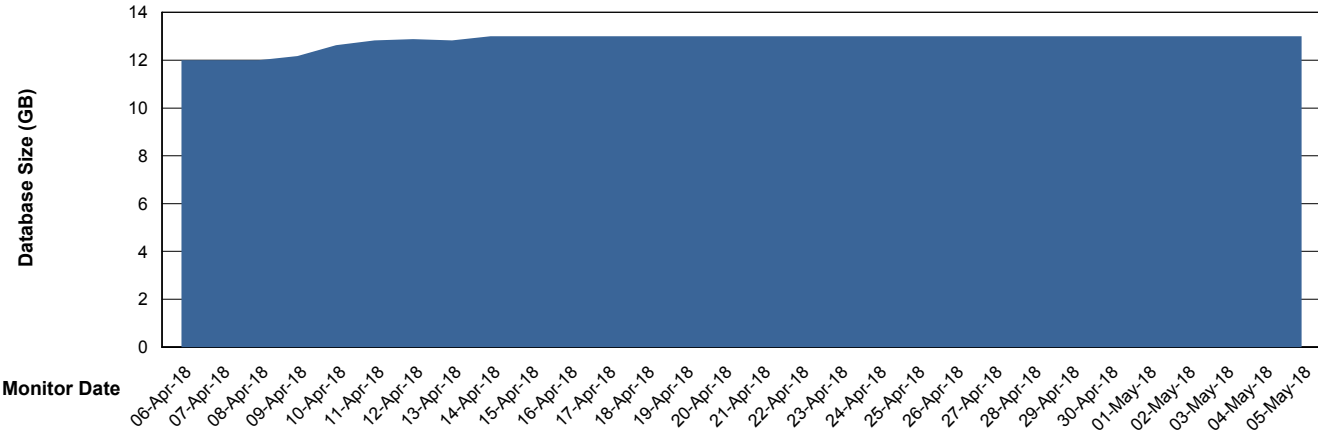

DATABASE SIZE WBLDB_Production

Database growth over last month