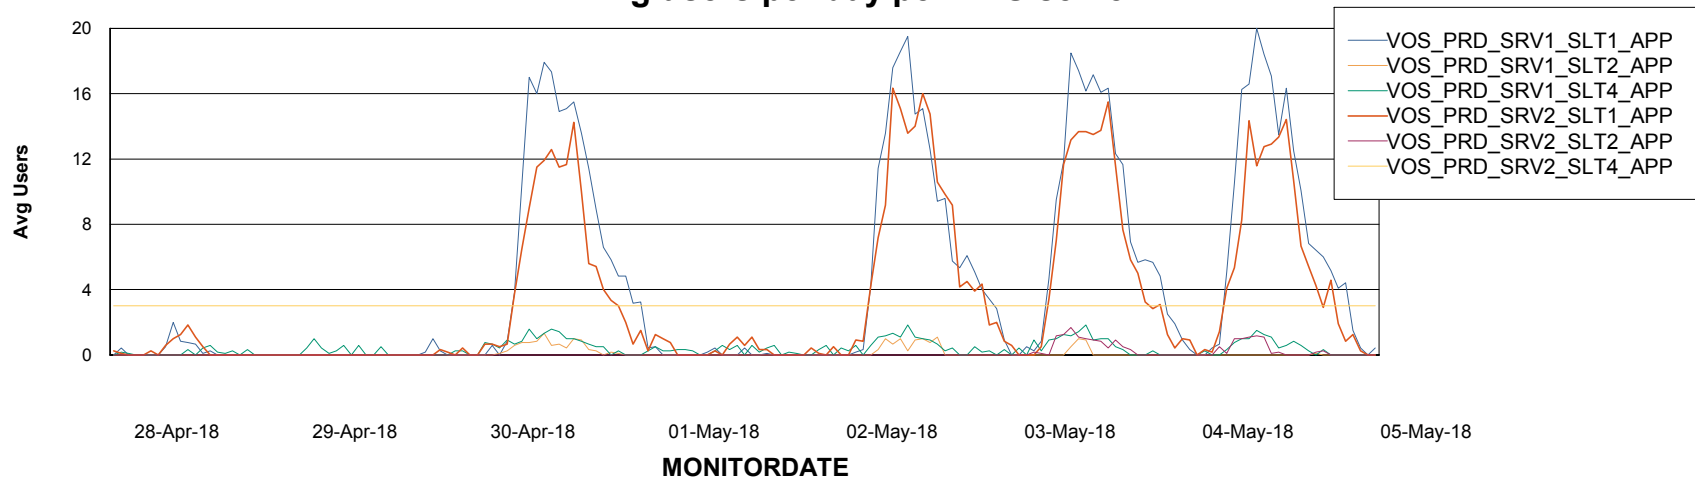

Weekly SLA Customer Report

Customer VOS_Production
Database ID 68

ABSSolute Application Server Services

Avg memory used per ABS Server Service

Avg users per day per ABS server

Weekly SLA Customer Report

Customer VOS_Production
Database ID 68