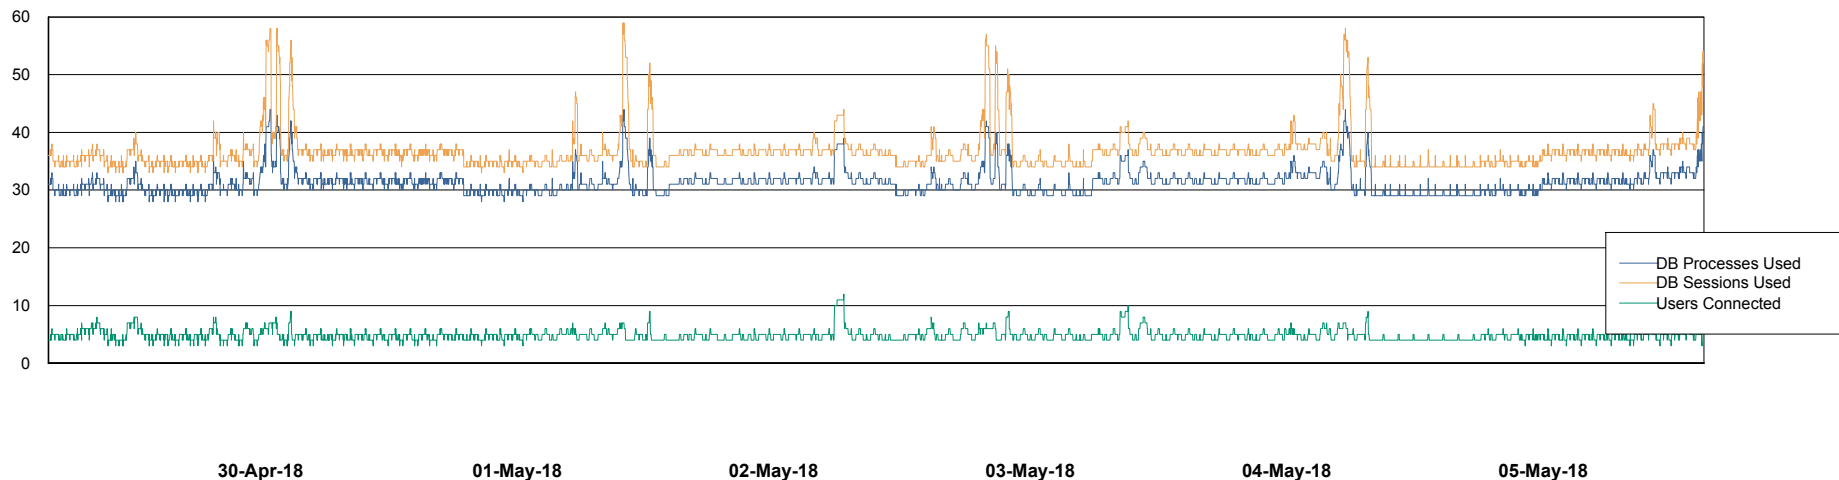

Database Performance VOSBIDB_Production