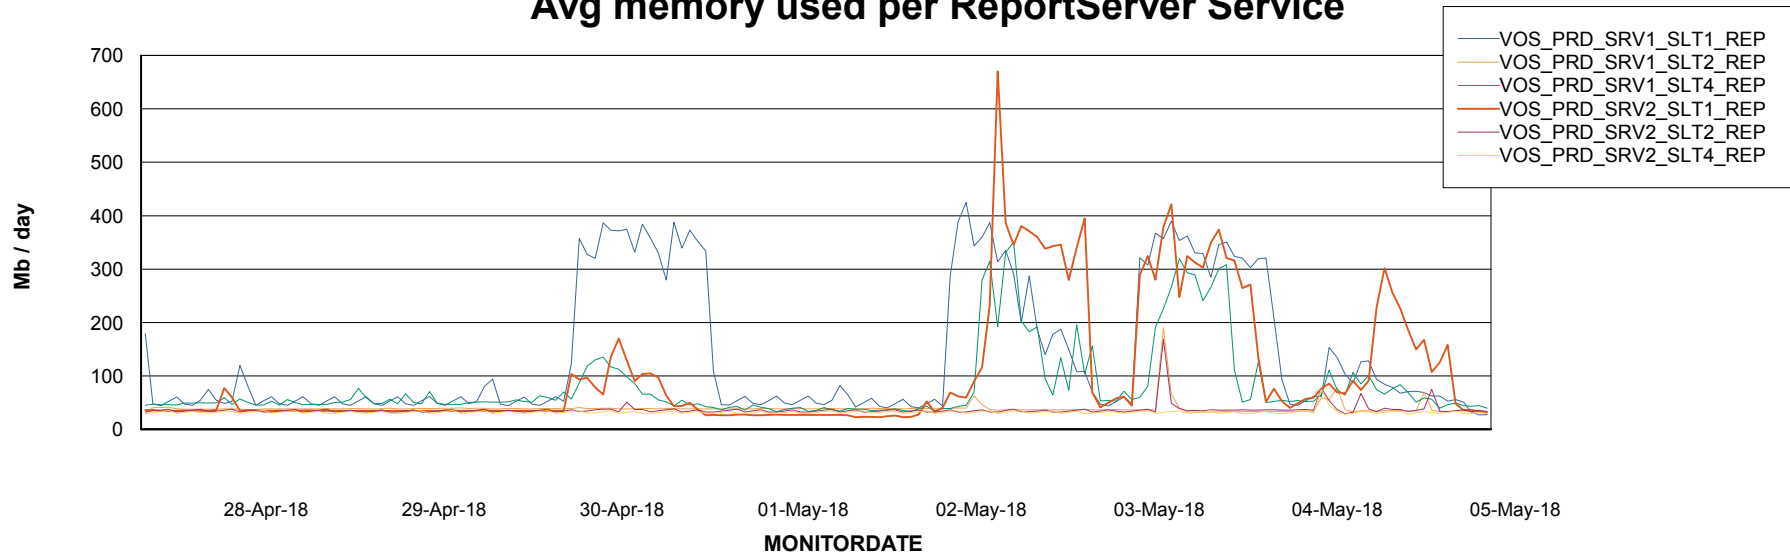

ABSSolute Application ReportServer Services

Avg memory used per ReportServer Service