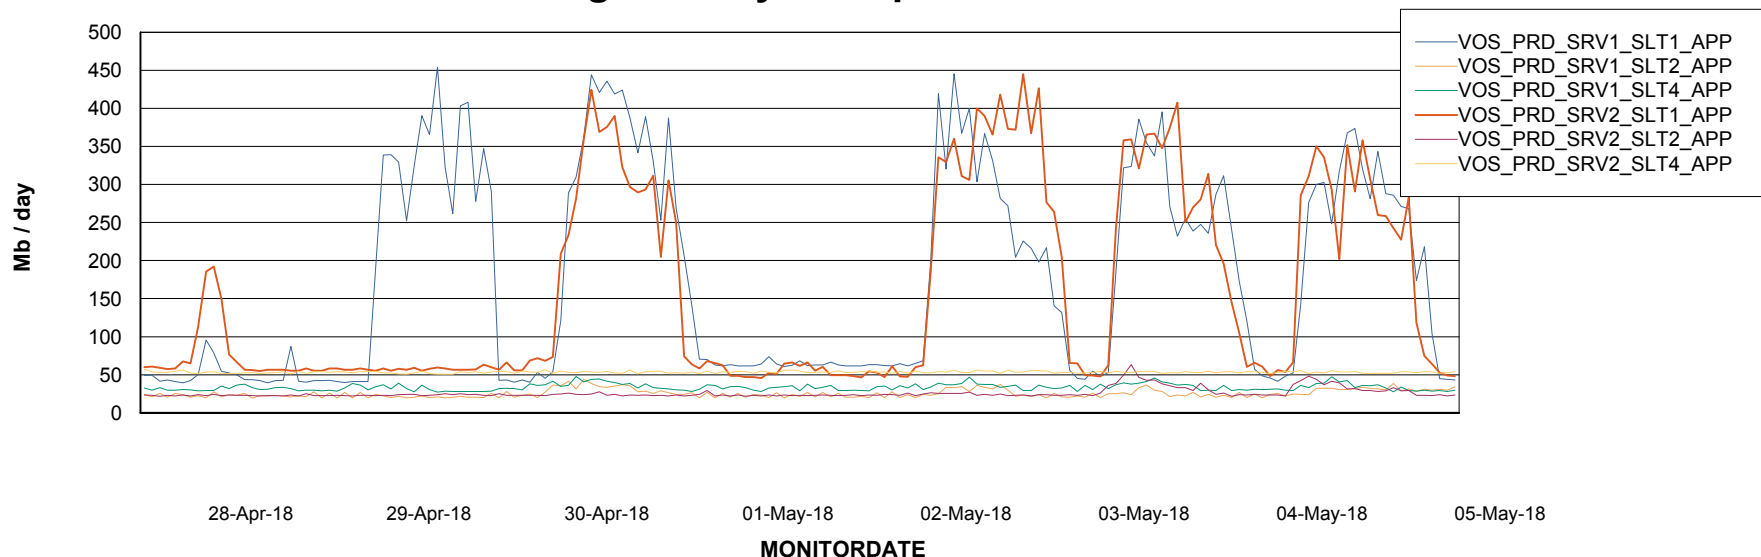

ABSSolute Application Server Services

Avg memory used per ABS Server Service