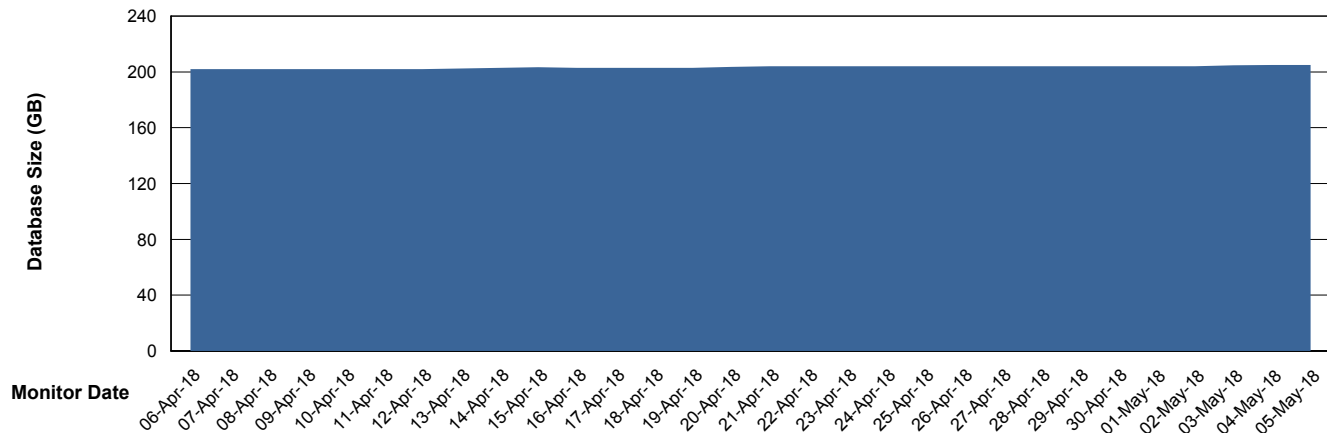

Weekly SLA Customer Report

Customer VOS_Production
 Database ID 68

DATABASE SIZE VOSBIDB_Production

Database growth over last month

DATABASE SIZE VOSDB_Production

Database growth over last month

Weekly SLA Customer Report