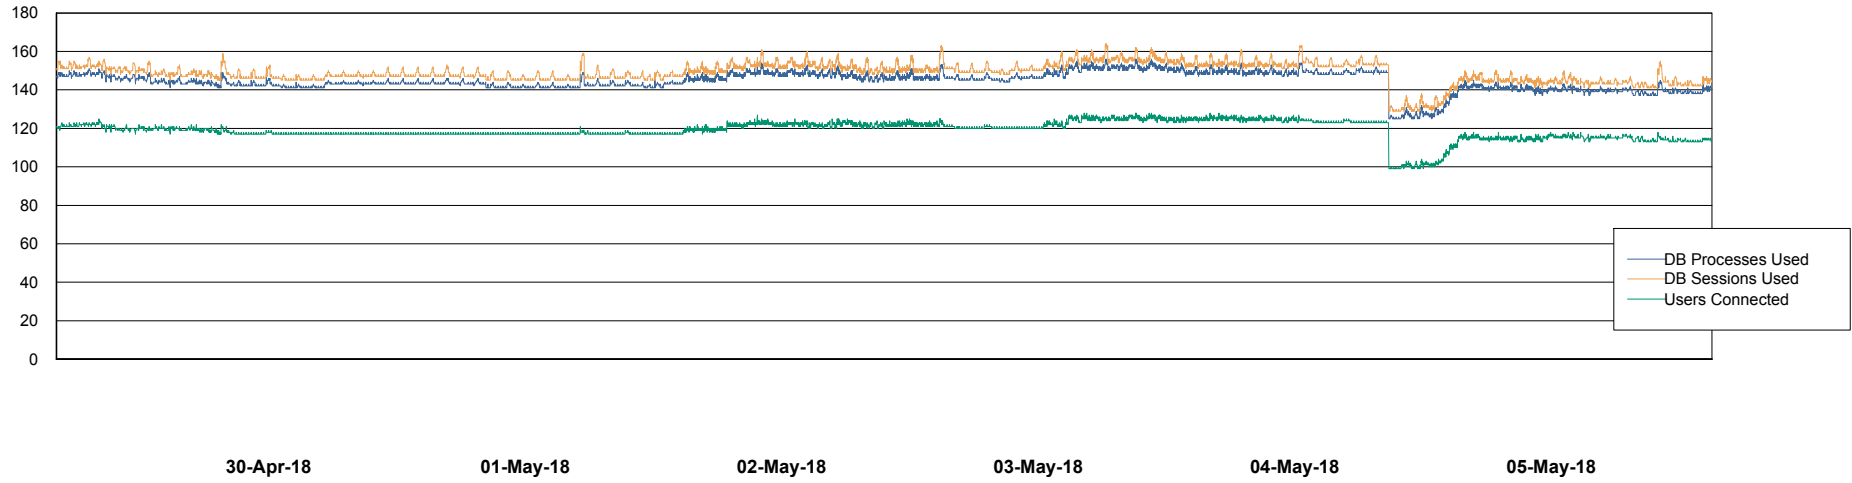

Weekly SLA Customer Report

Customer VOS_Production
Database ID 68

Database Performance VOSBIDB_Production

Weekly SLA Customer Report

Customer VOS_Production
Database ID 68

Database Performance VOSDB_Production