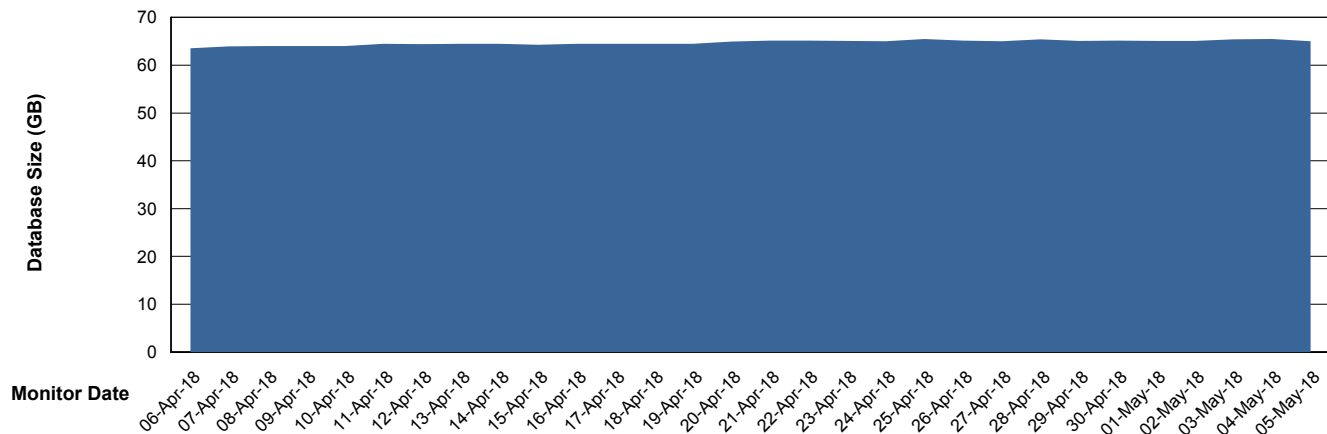

Weekly SLA Customer Report

Customer VOS_Production
Database ID 68

Database Performance VOSBIDB_Production

Weekly SLA Customer Report

Customer VOS_Production
Database ID 68

Database Performance VOSDB_Production

Weekly SLA Customer Report

Customer VOS_Production
 Database ID 68

DATABASE SIZE VOSBIDB_Production

Database growth over last month

DATABASE SIZE VOSDB_Production

Database growth over last month

Weekly SLA Customer Report