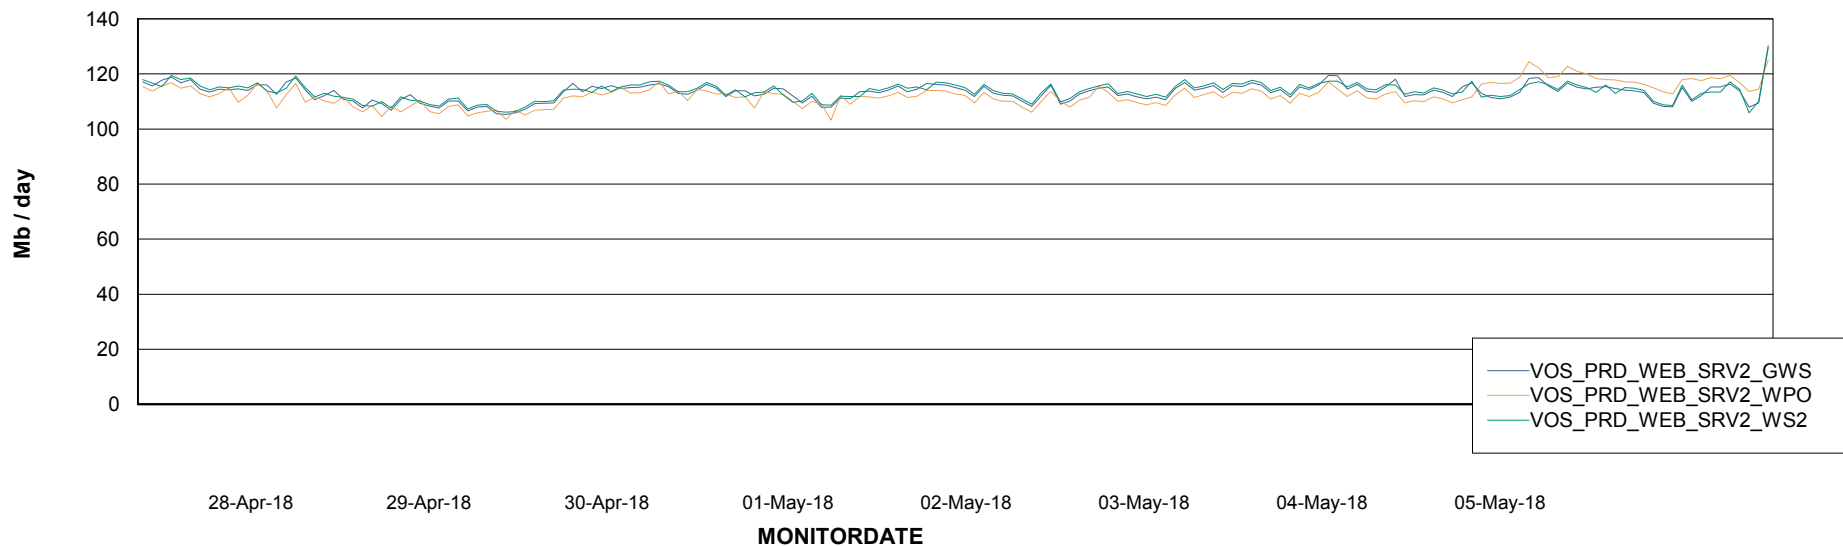

ABSSolute Application ReportServer Services

Avg memory used per ReportServer Service

Weekly SLA Customer Report

Customer VOS_Production
Database ID 68

ABSSolute Web Component Services

Avg memory used per ABS Web component