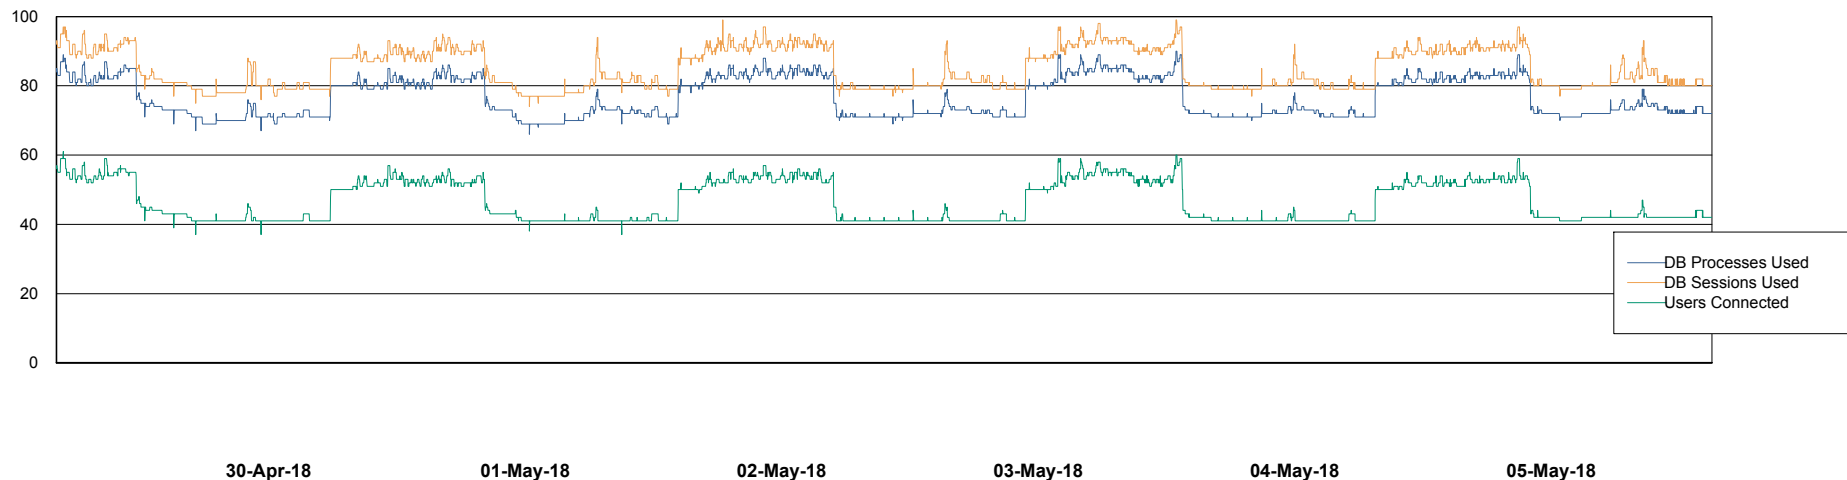

Database Performance VENDB_Production