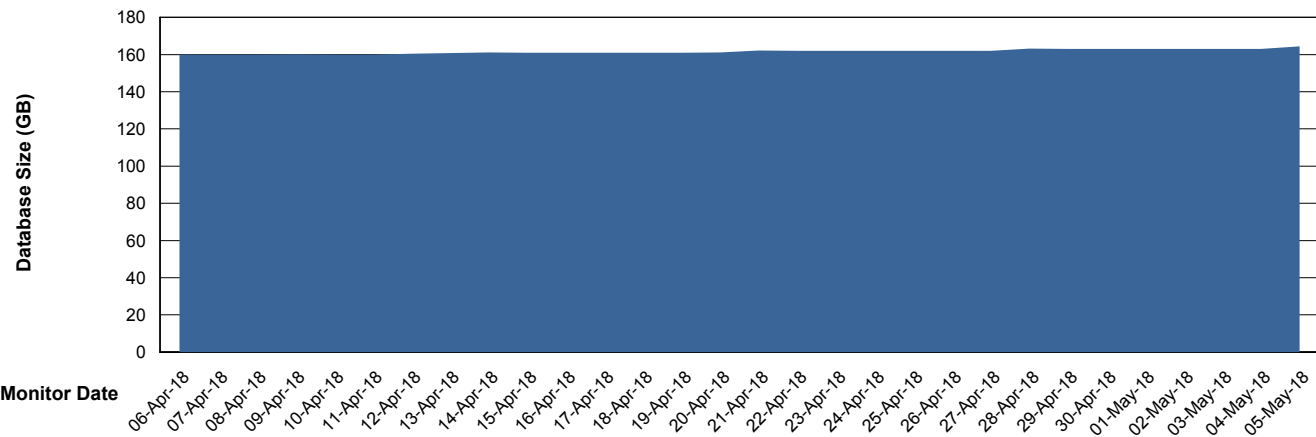

DATABASE SIZE VENDB_Production

Database growth over last month

Database Tablespace VENDB_Production

Date	Tablespace Name	Filesize (Gb)	Usedsize (Gb)	Percentage free
05-May-18	ABSDATA	68	58	15
	INDX	123	104	15
04-May-18	ABSDATA	68	58	15
	INDX	123	104	15
03-May-18	ABSDATA	68	58	15
	INDX	123	104	15
02-May-18	ABSDATA	68	58	15
	INDX	123	104	15
01-May-18	ABSDATA	68	58	15
	INDX	123	104	15
30-Apr-18	ABSDATA	68	58	15
	INDX	123	104	15
29-Apr-18	ABSDATA	68	58	15
	INDX	123	104	15