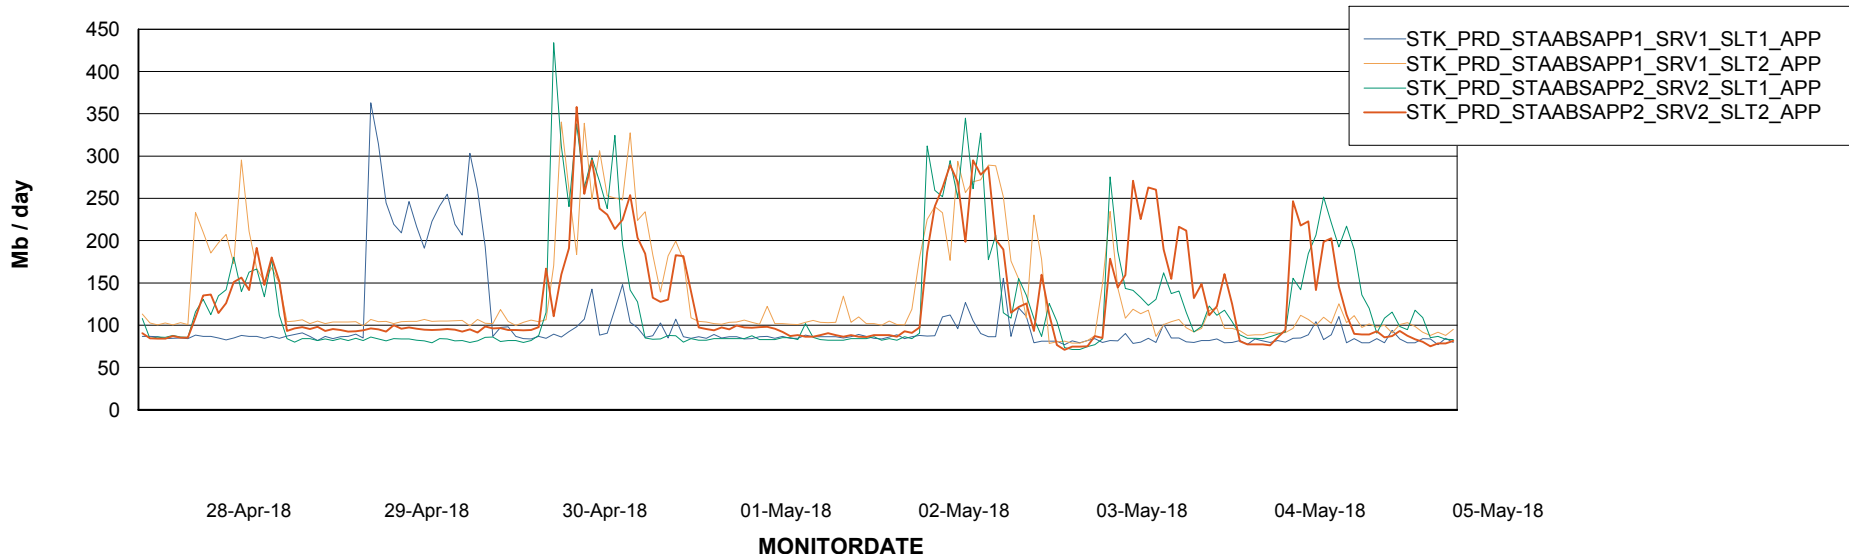

ABSSolute Application Server Services

Avg memory used per ABS Server Service