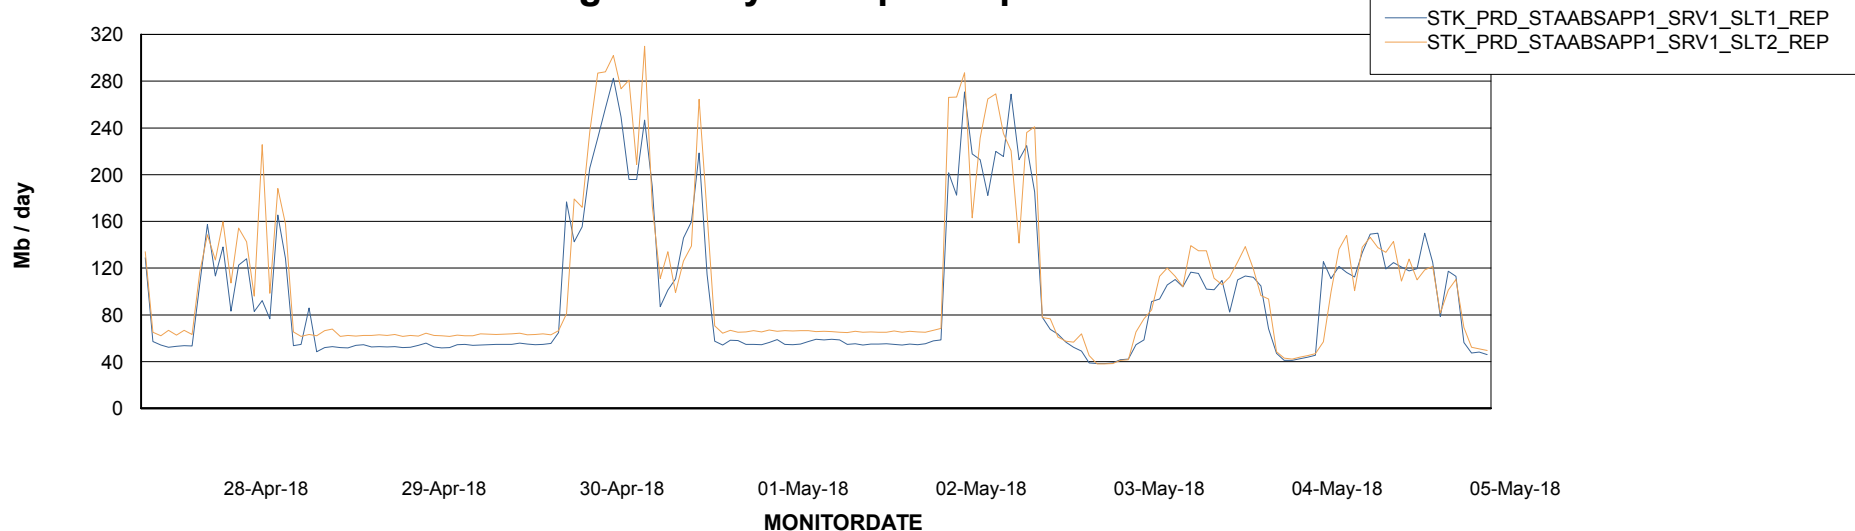

ABSSolute Application ReportServer Services

Avg memory used per ReportServer Service