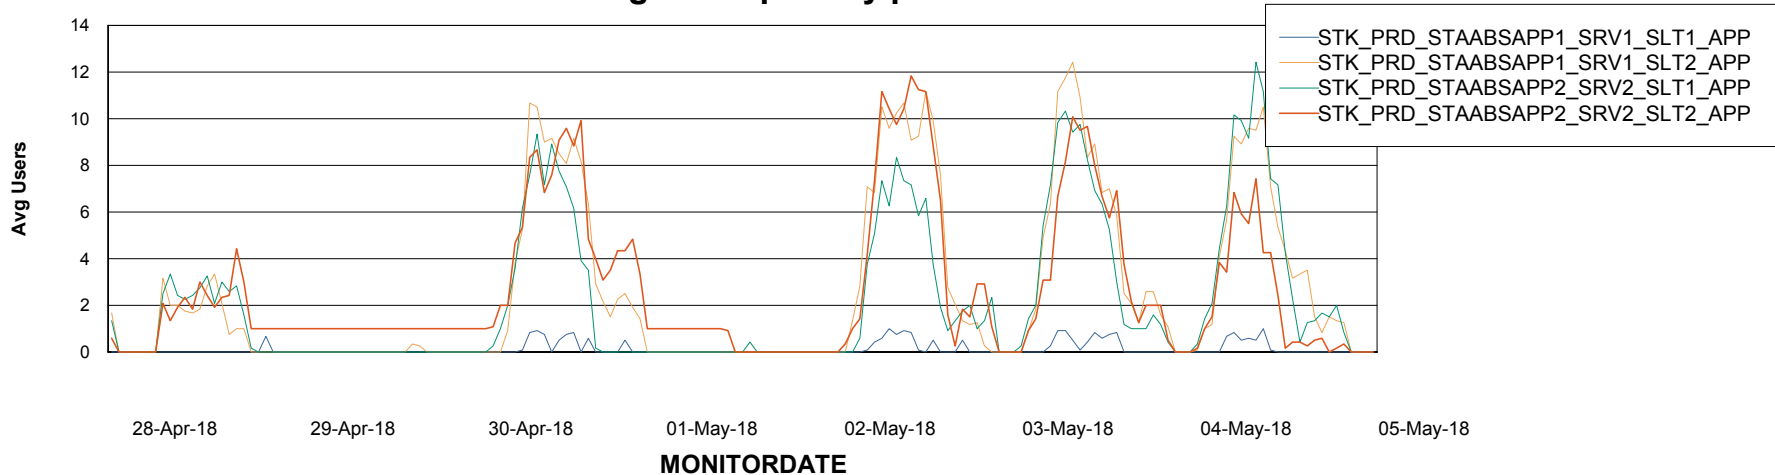

Avg users per day per ABS server