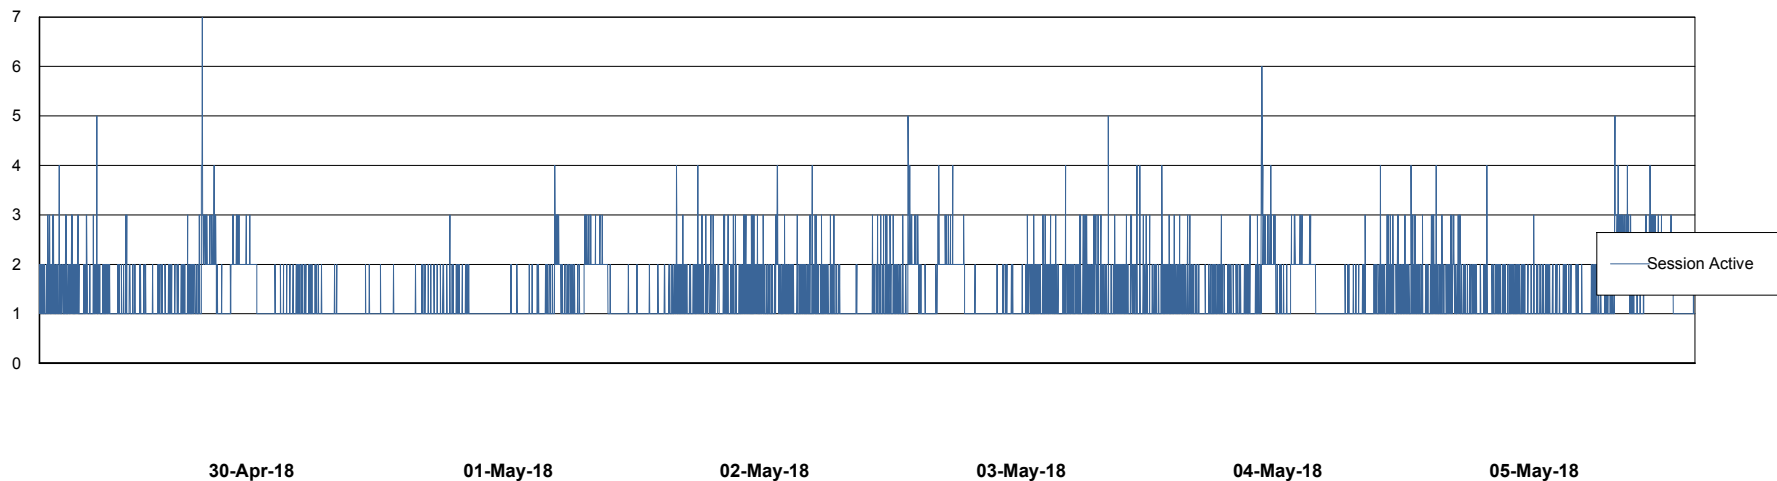

Database Performance STKDB_ABS1 Production Database