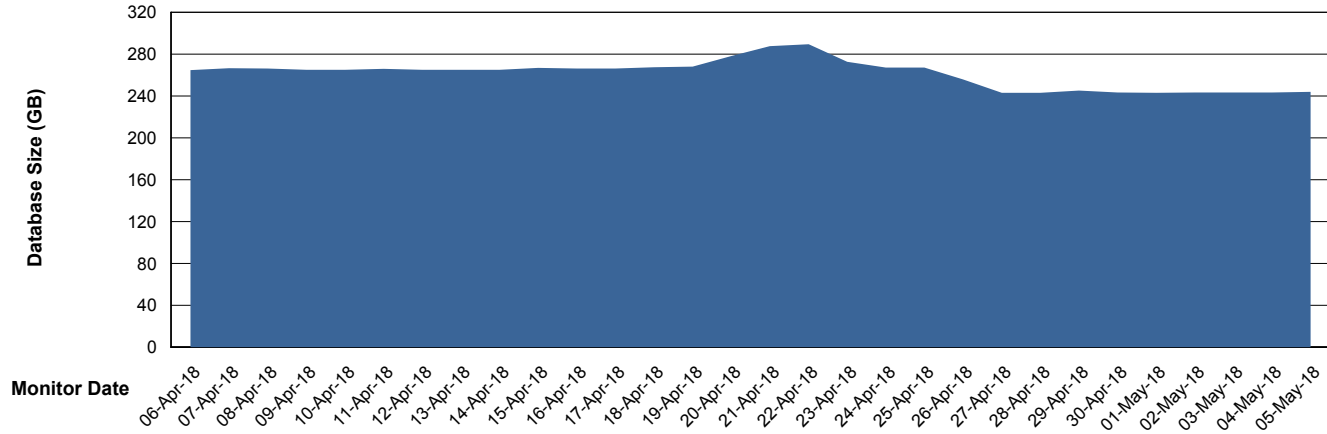

Database growth over last month

Database Tablespace STKDB_ABS1 Production Database

Date	Tablespace Name	Filesize (Gb)	Usedsize (Gb)	Percentage free
05-May-18	ABSDATA	179	125	30
	INDX	132	114	14
04-May-18	ABSDATA	179	125	30
	INDX	132	114	14
03-May-18	ABSDATA	179	125	30
	INDX	132	114	14
02-May-18	ABSDATA	179	125	30
	INDX	132	114	14
01-May-18	ABSDATA	179	125	30
	INDX	132	114	14
30-Apr-18	ABSDATA	179	125	30
	INDX	132	114	14
29-Apr-18	ABSDATA	179	125	30
	INDX	132	113	14