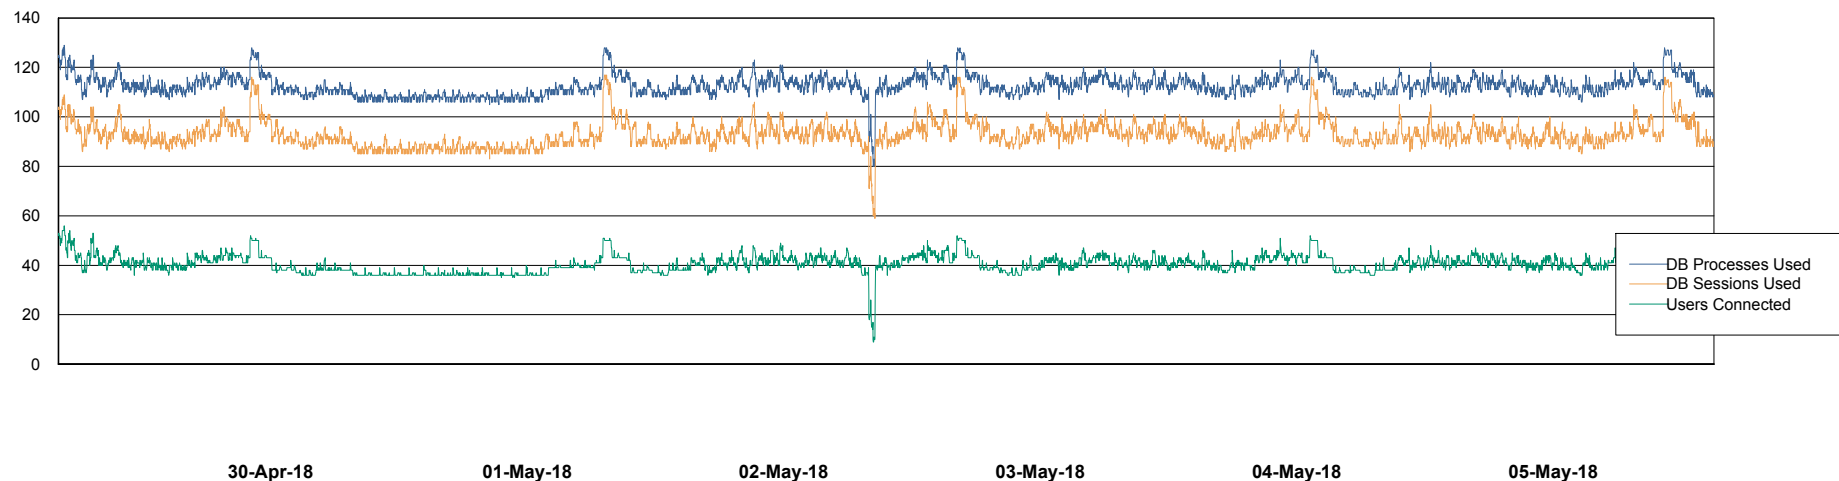

Database Performance STKDB_ABS1 Production Database