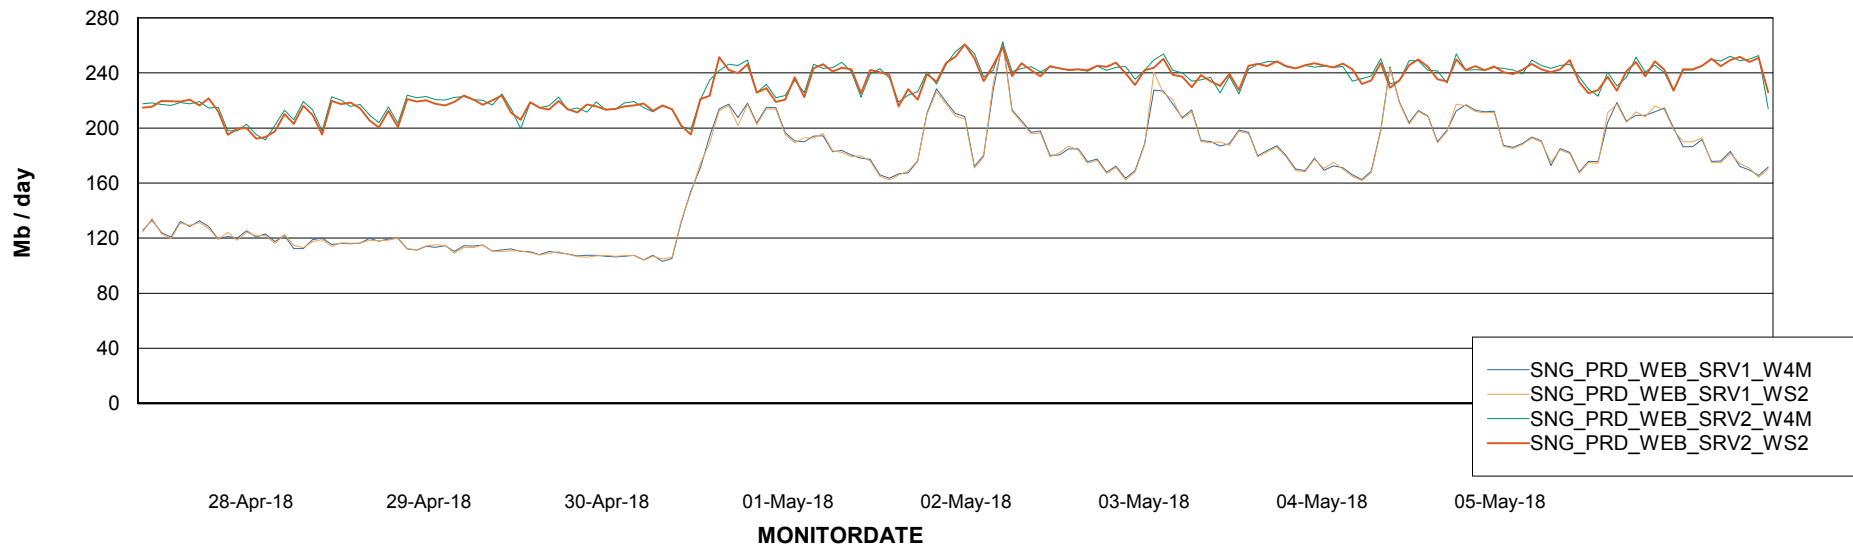

ABSSolute Web Component Services

Avg memory used per ABS Web component