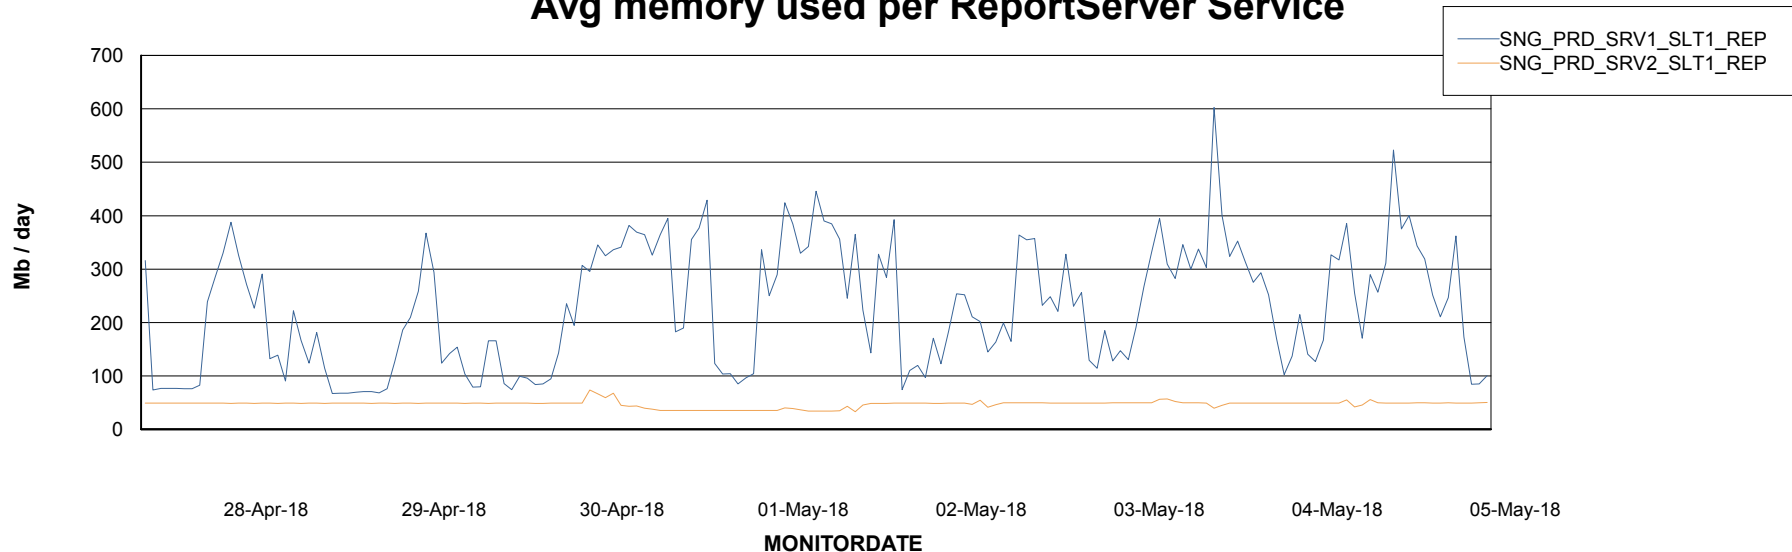

ABSSolute Application ReportServer Services

Avg memory used per ReportServer Service