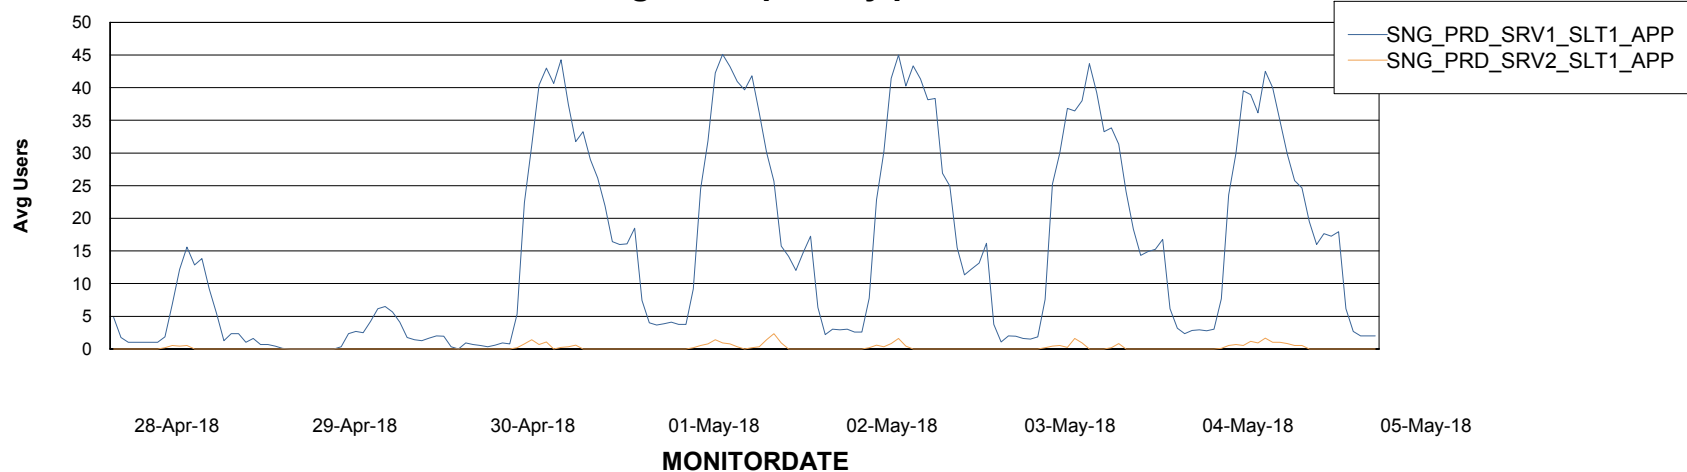

Avg users per day per ABS server