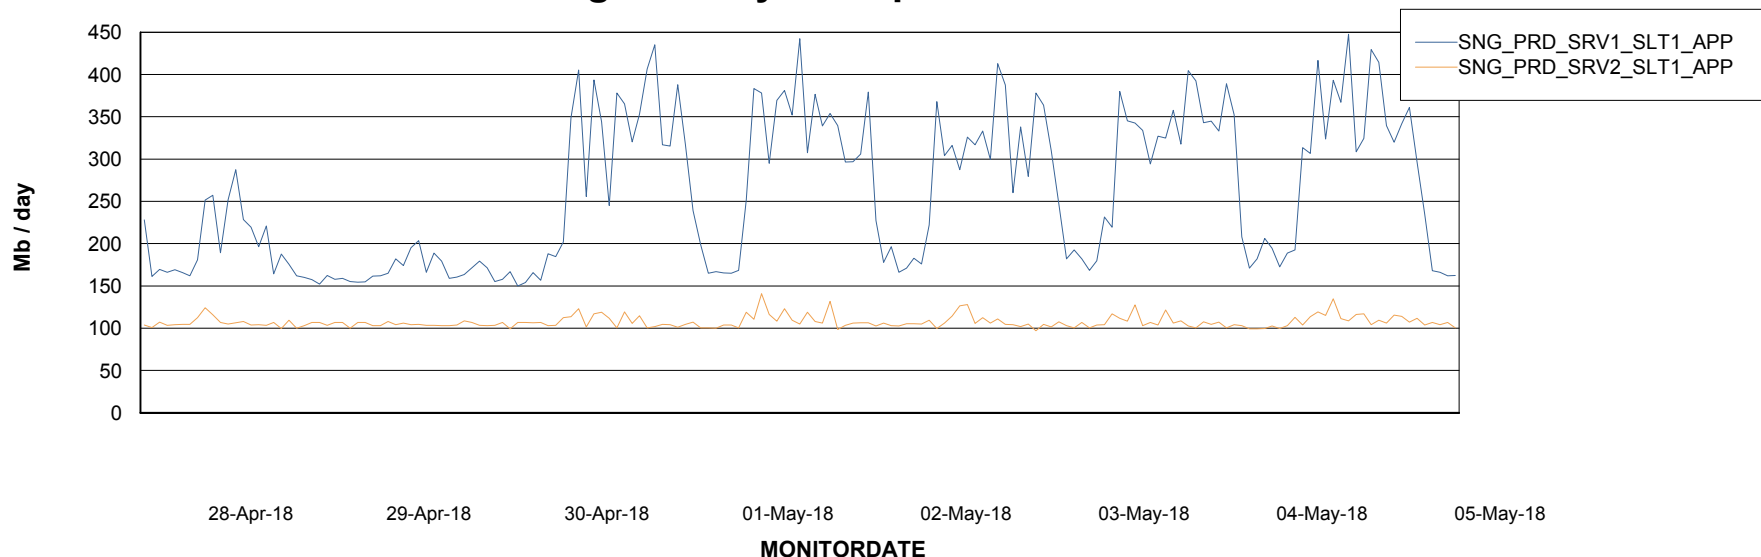

ABSSolute Application Server Services

Avg memory used per ABS Server Service