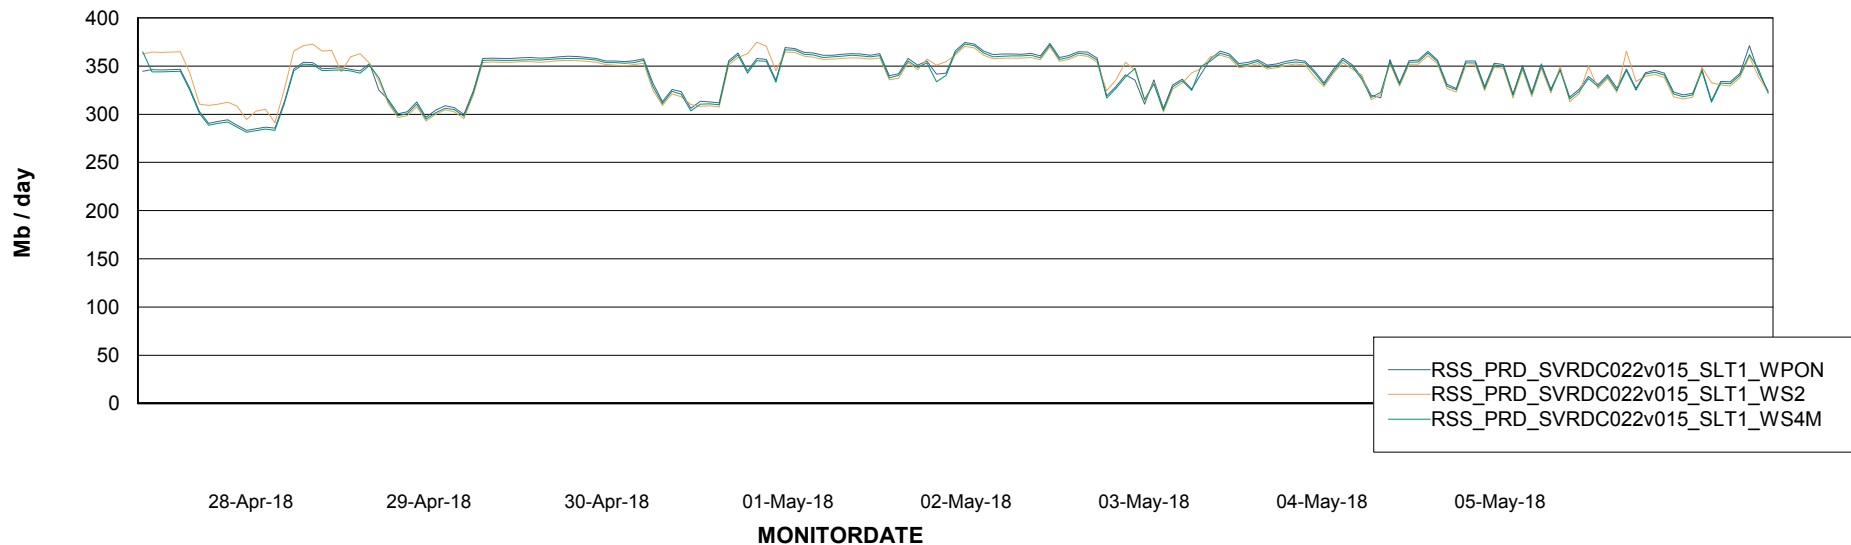

ABSSolute Web Component Services

Avg memory used per ABS Web component