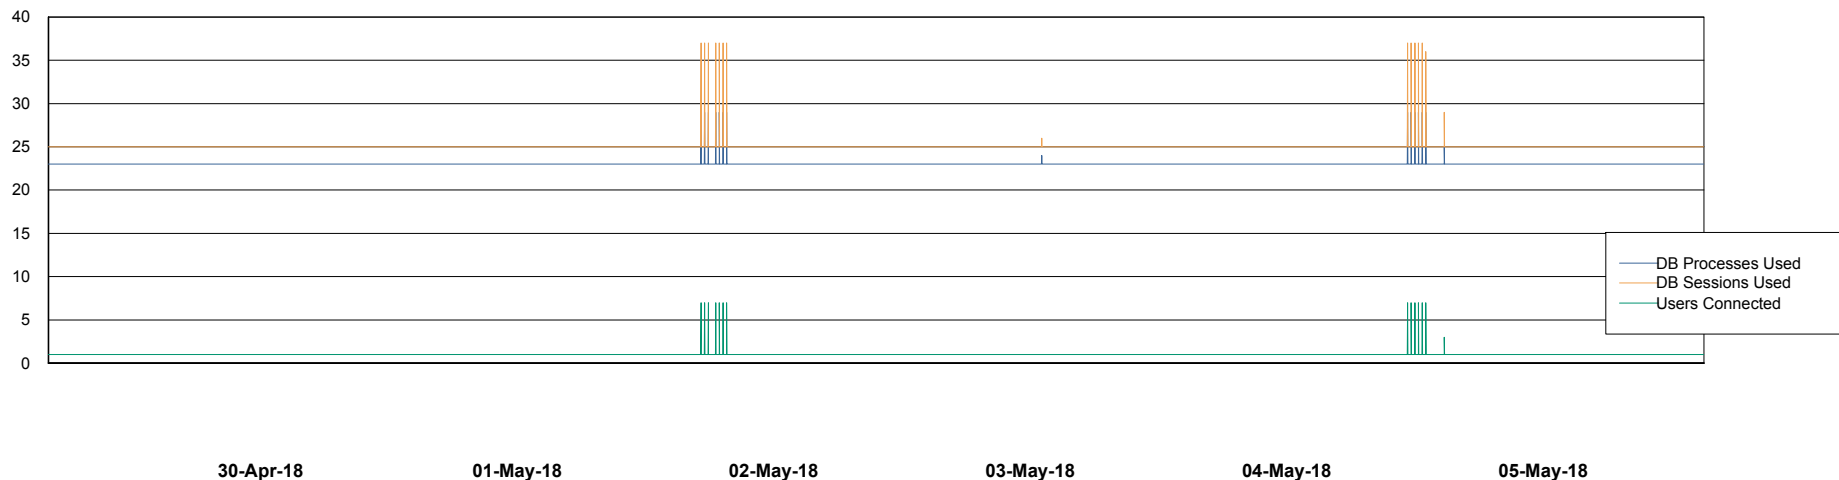

Database Performance RSSDB_Standby