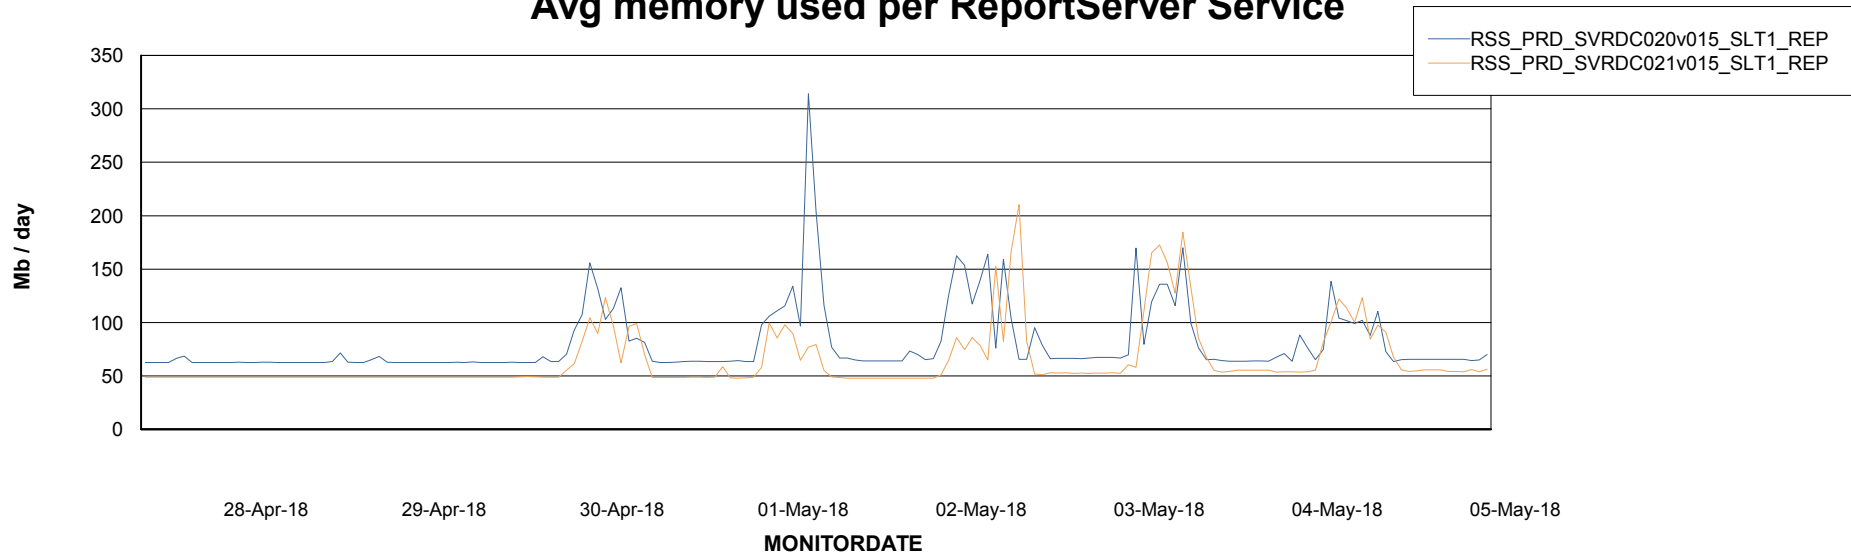

ABSSolute Application ReportServer Services

Avg memory used per ReportServer Service