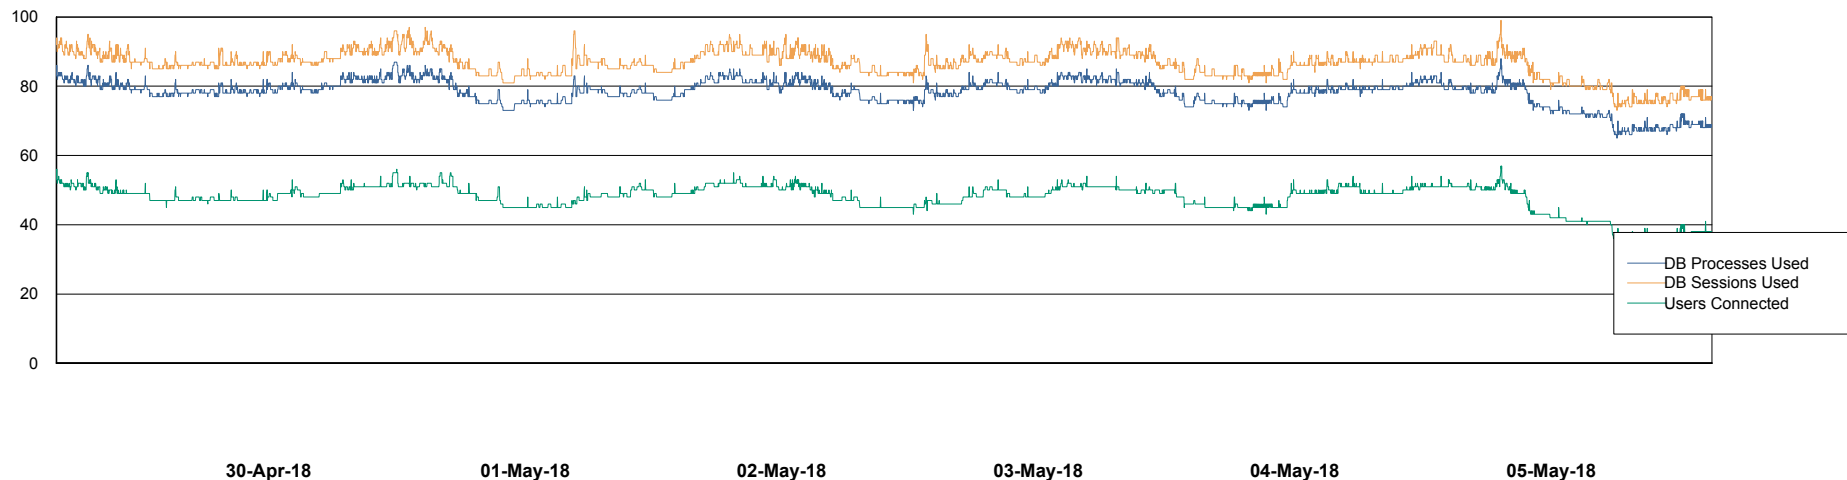

Database Performance RSSDB_Production