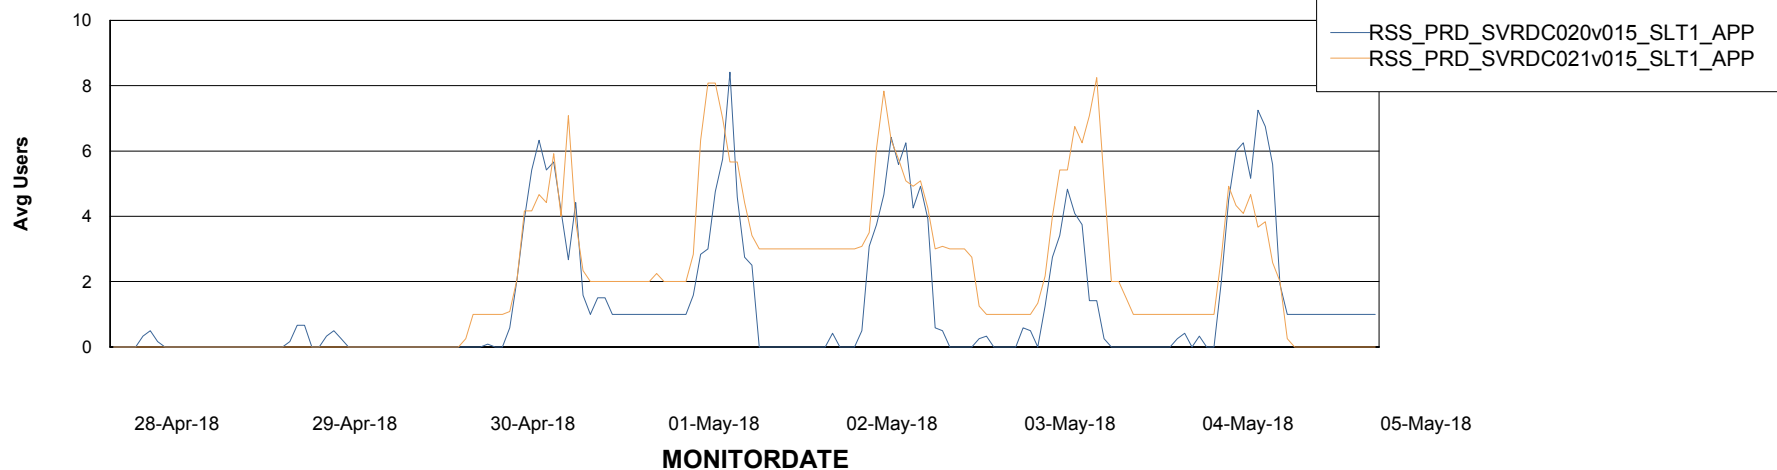

Avg users per day per ABS server