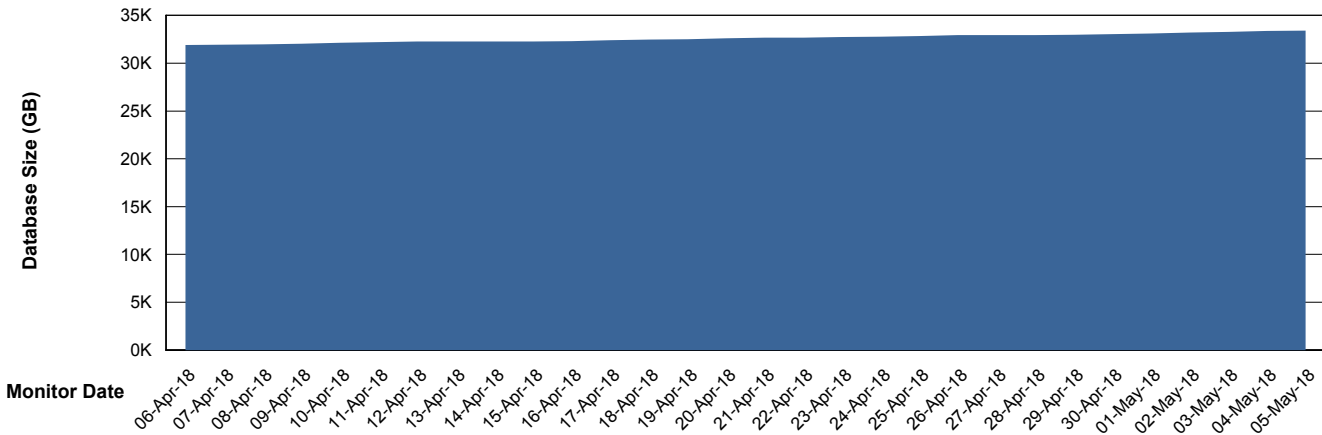

DATABASE SIZE	RSSDB_Production

Database growth over last month