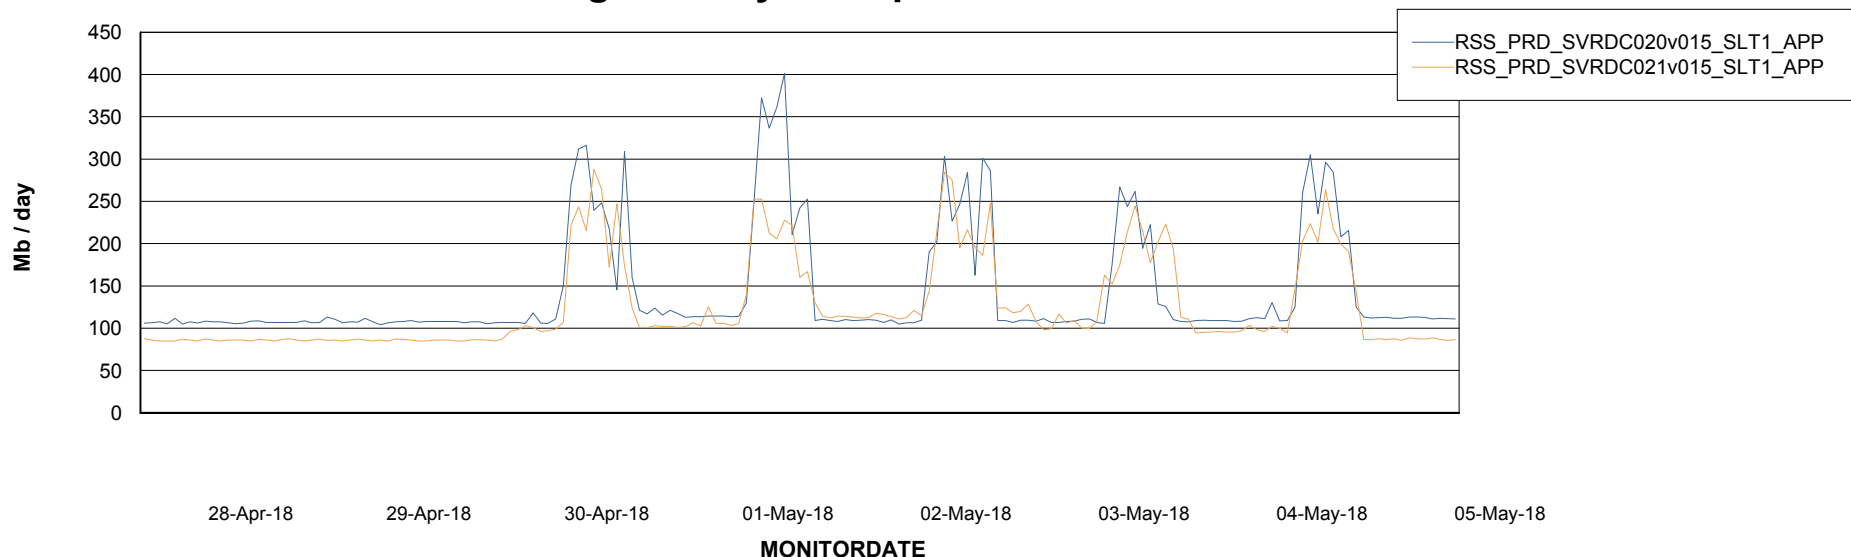

ABSSolute Application Server Services

Avg memory used per ABS Server Service