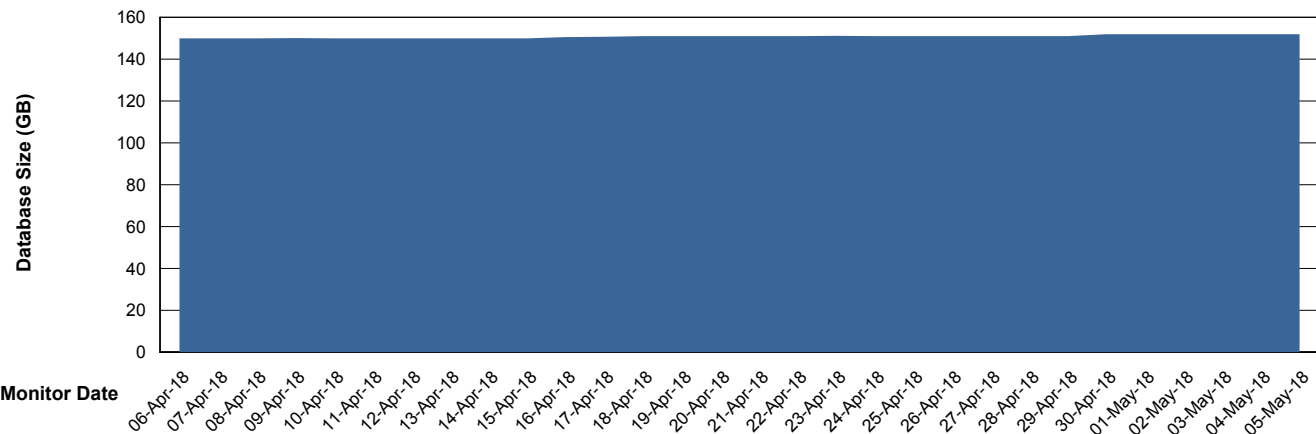

Database growth over last month

Database Tablespace PHSDB_Production

Date	Tablespace Name	Filesize (Gb)	Usedsize (Gb)	Percentage free
05-May-18	ABSDATA	165	145	12
	INDX	6	4	33
04-May-18	ABSDATA	165	145	12
	INDX	6	4	33
03-May-18	ABSDATA	165	145	12
	INDX	6	4	33
02-May-18	ABSDATA	165	145	12
	INDX	6	4	33
01-May-18	ABSDATA	165	145	12
	INDX	6	4	33
30-Apr-18	ABSDATA	165	145	12
	INDX	6	4	33
29-Apr-18	ABSDATA	165	145	12
	INDX	6	4	33