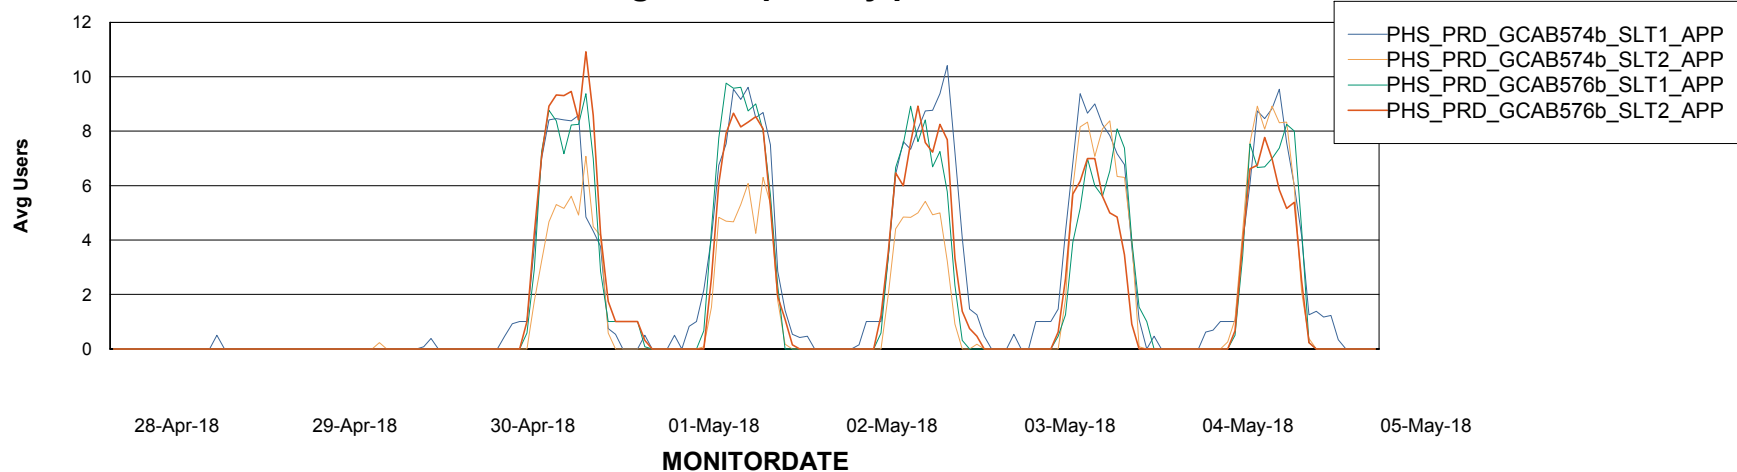

Weekly SLA Customer Report

Customer PHS_Production
Database ID 47

ABSSolute Application Server Services

Avg memory used per ABS Server Service

Avg users per day per ABS server

Weekly SLA Customer Report

Customer PHS_Production
Database ID 47