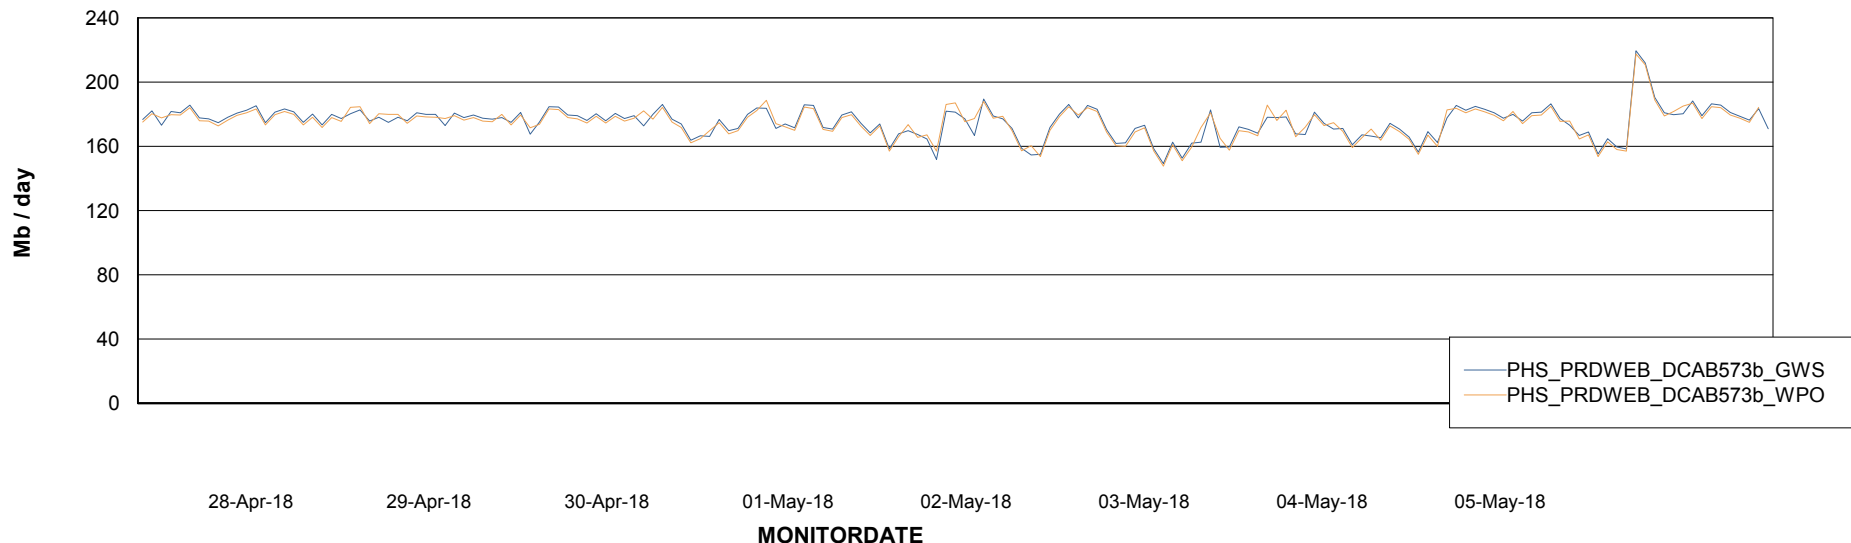

ABSSolute Application ReportServer Services

Avg memory used per ReportServer Service

Weekly SLA Customer Report

Customer PHS_Production
Database ID 47

ABSSolute Web Component Services

Avg memory used per ABS Web component