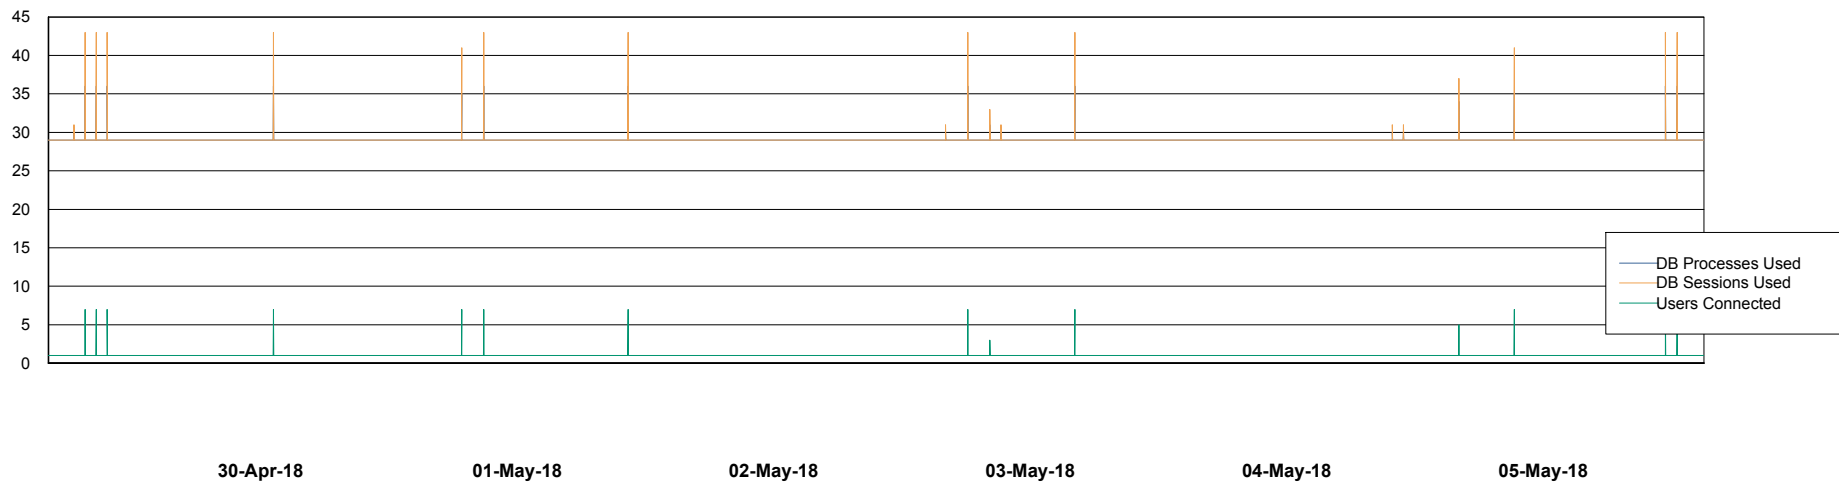

Weekly SLA Customer Report

Customer PHS_Production
Database ID 47

Database Performance PHSDB_Production

Weekly SLA Customer Report

Customer PHS_Production
Database ID 47

Database Performance PHSDB_Standby

Weekly SLA Customer Report