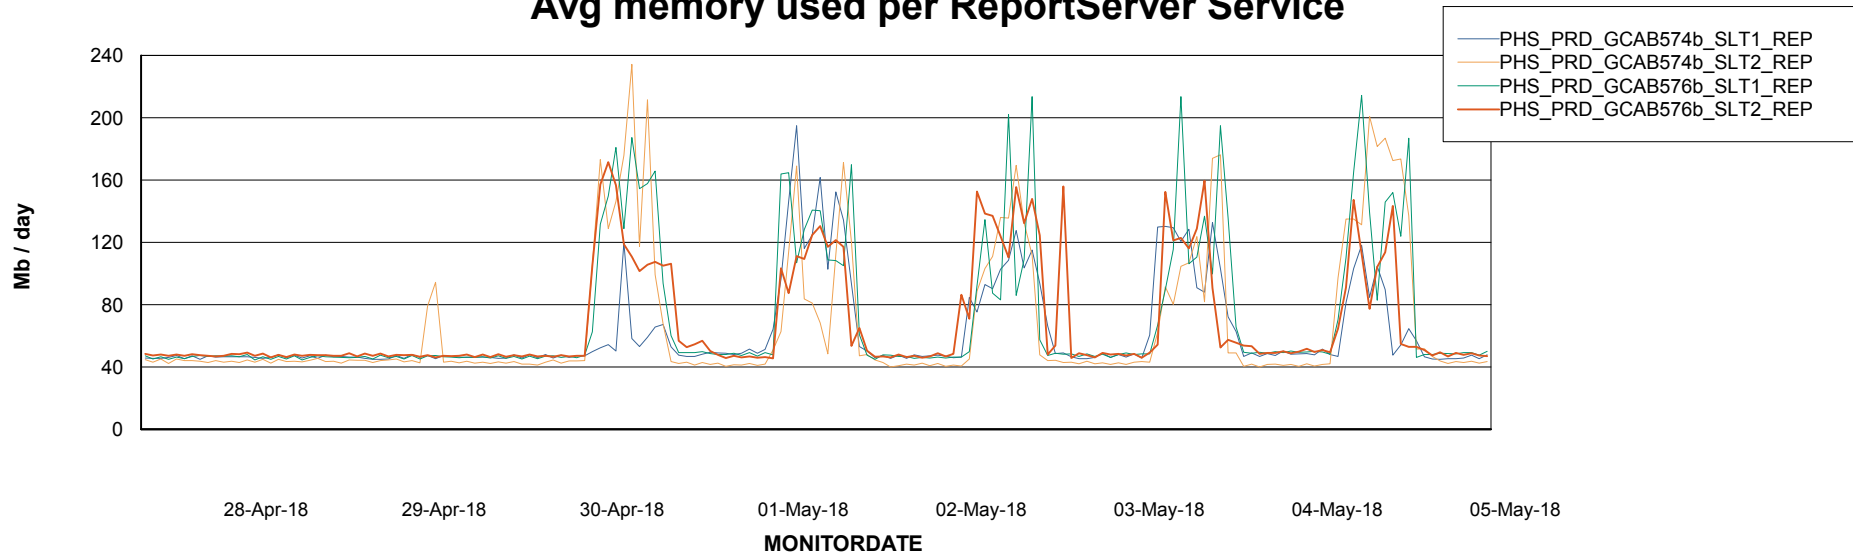

ABSSolute Application ReportServer Services

Avg memory used per ReportServer Service