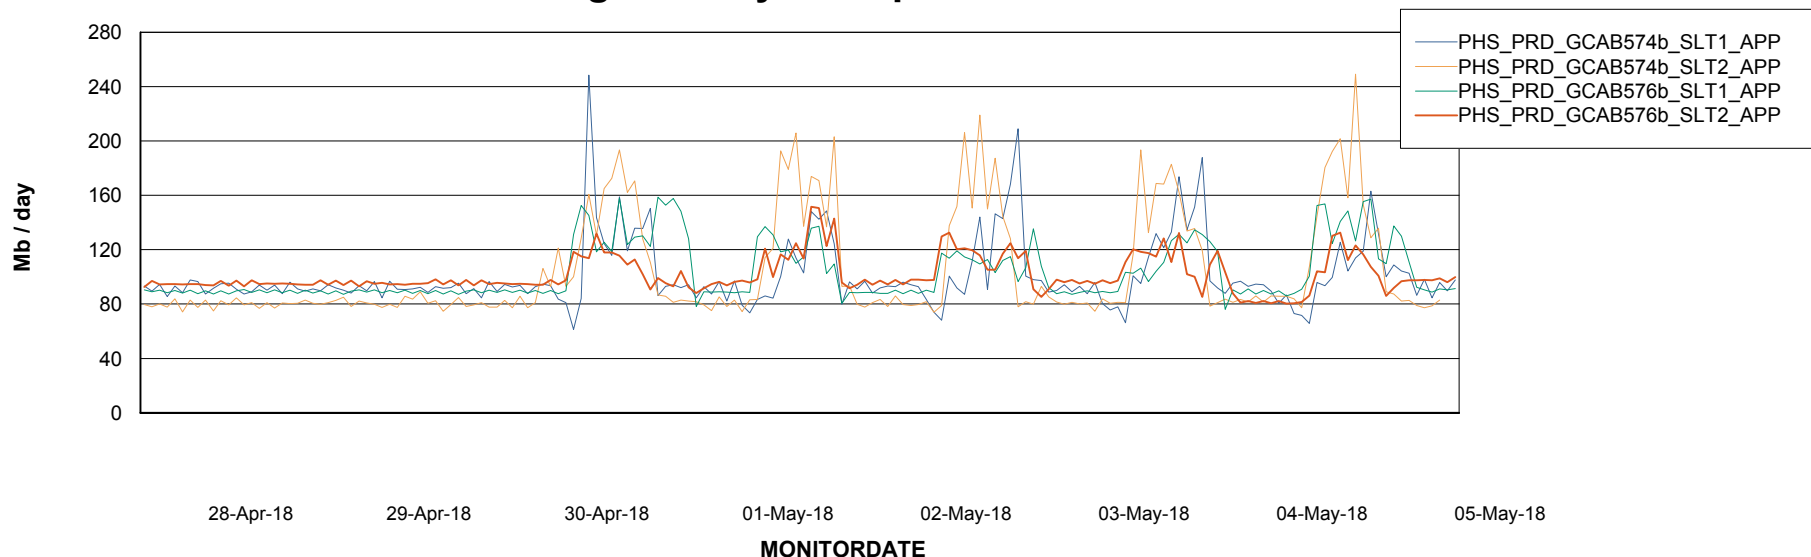

ABSSolute Application Server Services

Avg memory used per ABS Server Service