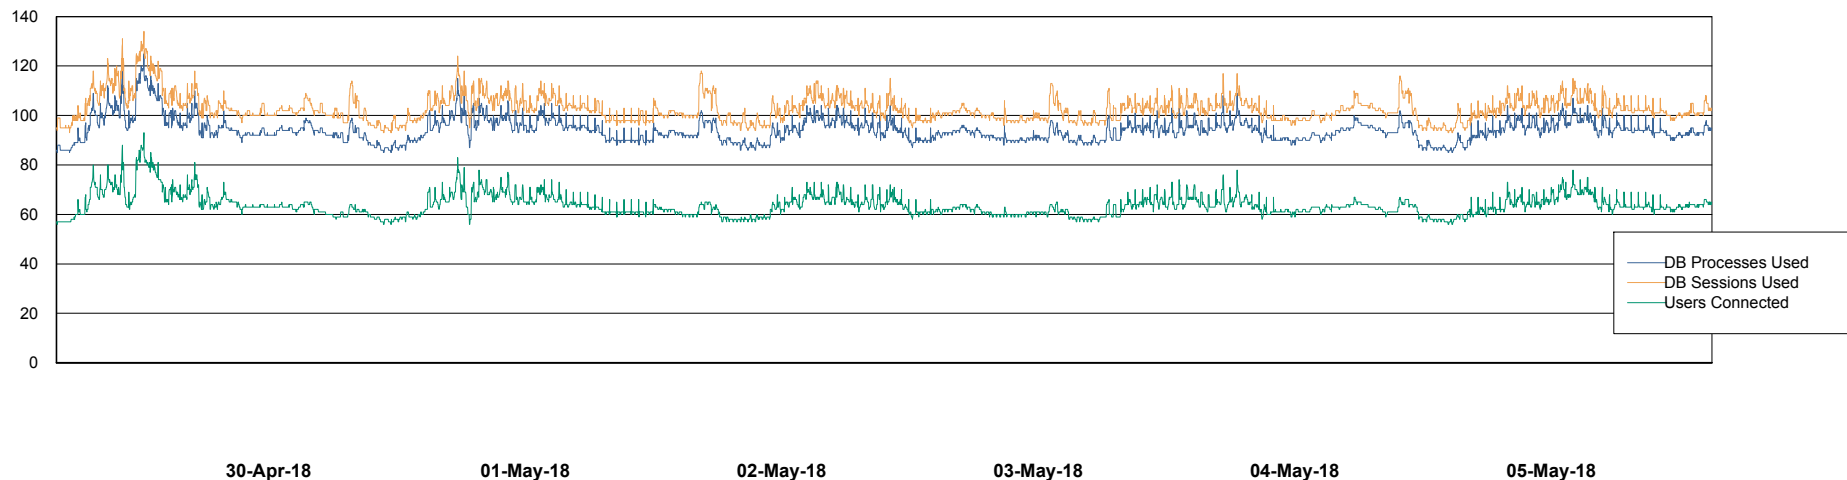

Harddisk Usage PCO_PRD_ORACLE2

	Free disk space on c: (%)	Total disk space on c: (Gb)	Free disk space on d: (%)	Total disk space on d: (Gb)
05-May-18	75	279	43	838
04-May-18	75	279	43	838
03-May-18	75	279	44	838
02-May-18	75	279	44	838
01-May-18	75	279	45	838
30-Apr-18	75	279	45	838
29-Apr-18	75	279	46	838

Weekly SLA Customer Report

Customer PCO Production
Database ID 44

Database Performance PCODB_Production

Weekly SLA Customer Report

Customer PCO Production
Database ID 44

Database Performance PCODB_Standby

Weekly SLA Customer Report