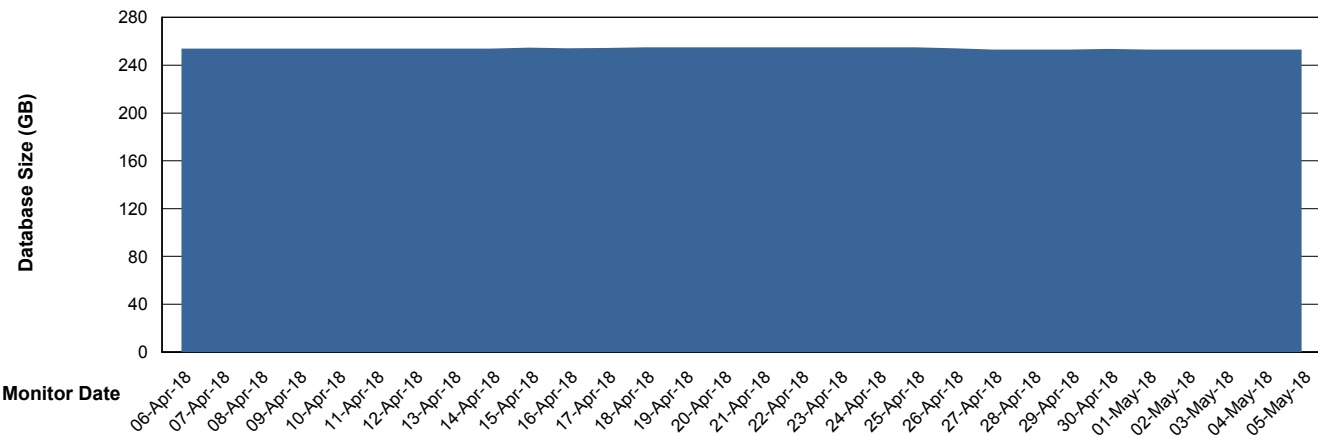

Database growth over last month

Database Tablespace PCODB_Production

Date	Tablespace Name	Filesize (Gb)	Usedsize (Gb)	Percentage free
05-May-18	ABSDATA	103	85	17
	INDX	192	166	14
04-May-18	ABSDATA	103	85	17
	INDX	192	166	14
03-May-18	ABSDATA	103	85	17
	INDX	192	166	14
02-May-18	ABSDATA	103	85	17
	INDX	192	166	14
01-May-18	ABSDATA	103	85	17
	INDX	192	166	14
30-Apr-18	ABSDATA	103	85	17
	INDX	192	166	14
29-Apr-18	ABSDATA	103	85	17
	INDX	192	166	14