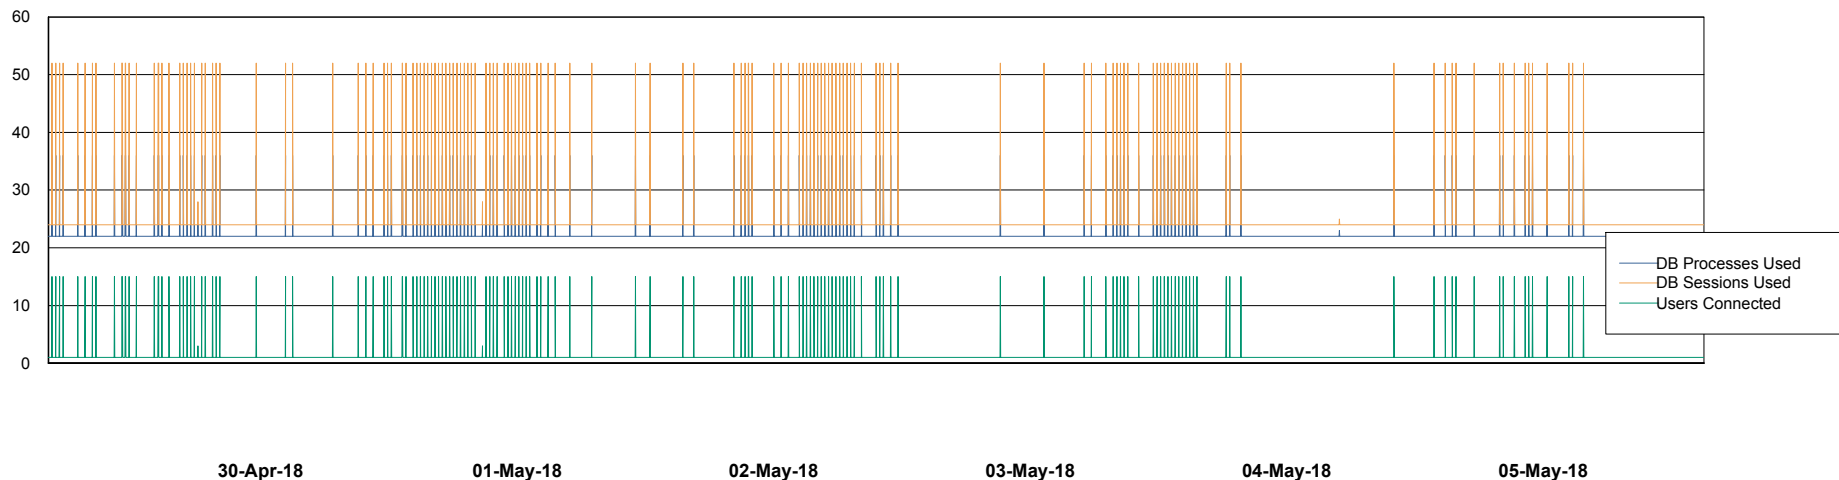

Weekly SLA Customer Report

Customer PCO Production
Database ID 44

Database Performance PCODB_Production

Weekly SLA Customer Report

Customer PCO Production
Database ID 44

Database Performance PCODB_Standby

Weekly SLA Customer Report