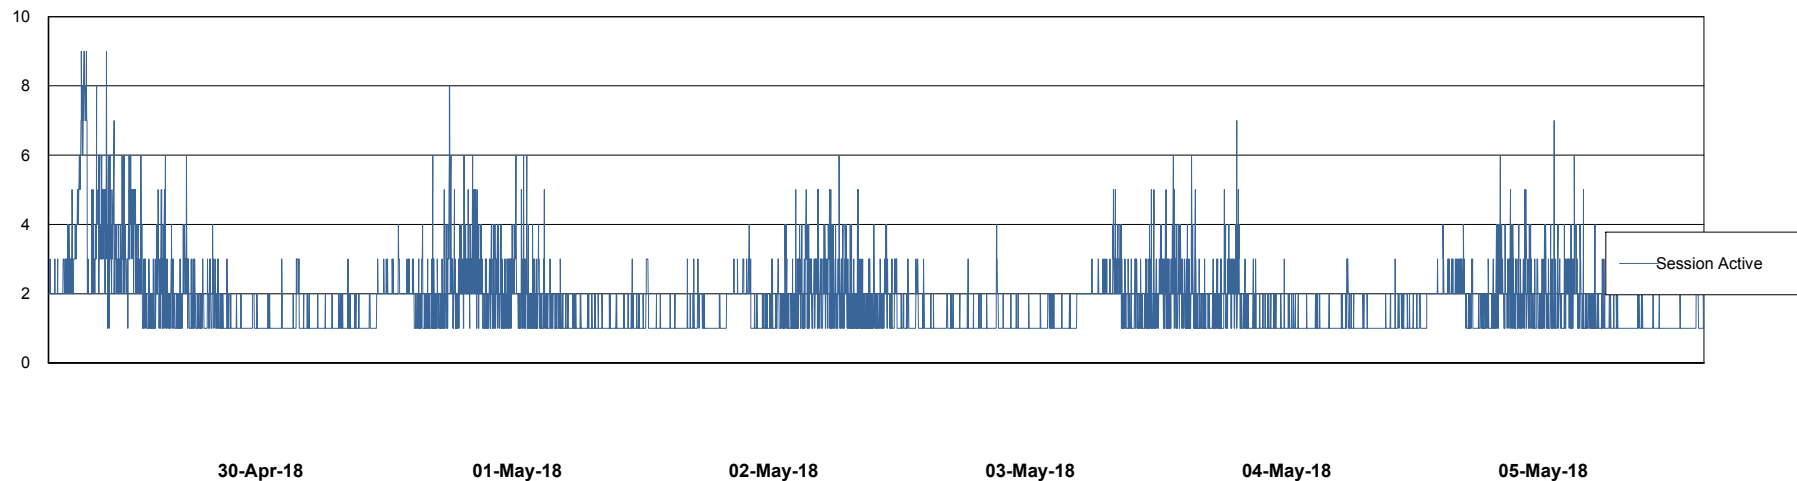

Database Performance PCODB_Production