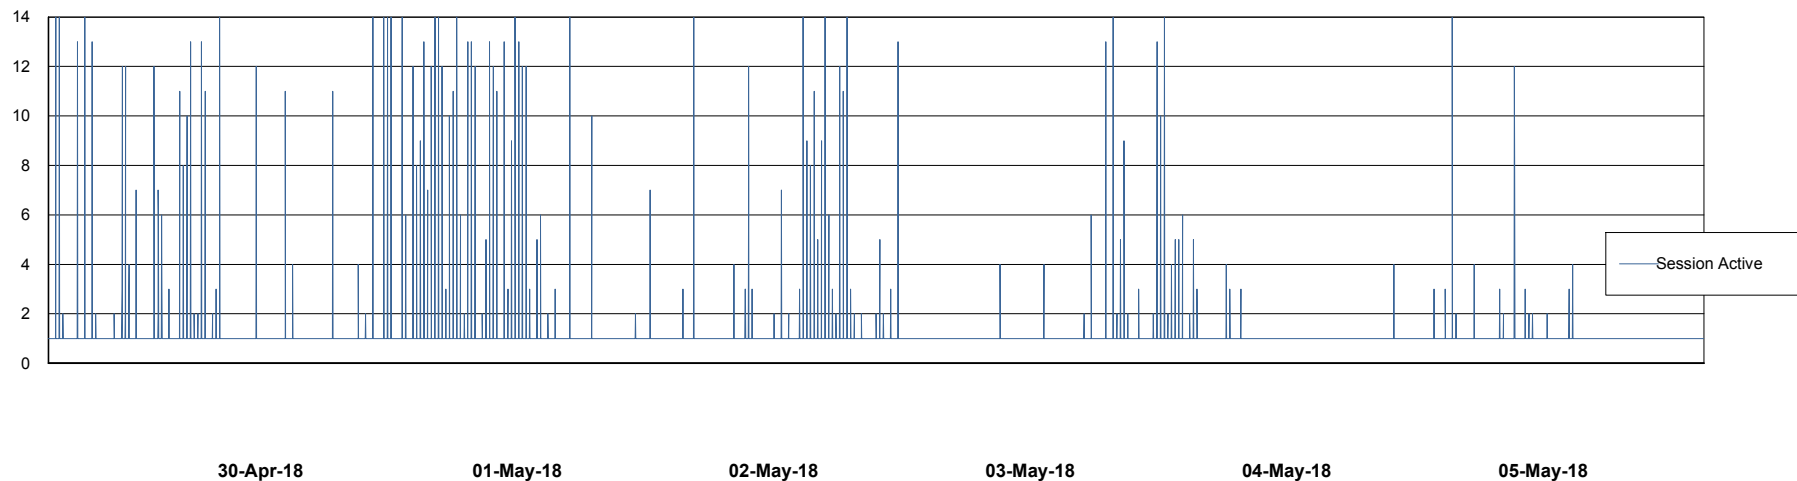

Weekly SLA Customer Report

Customer PCO Production
Database ID 44

Database Performance PCODB_Production

Weekly SLA Customer Report

Customer PCO Production
Database ID 44

Database Performance PCODB_Standby

Weekly SLA Customer Report