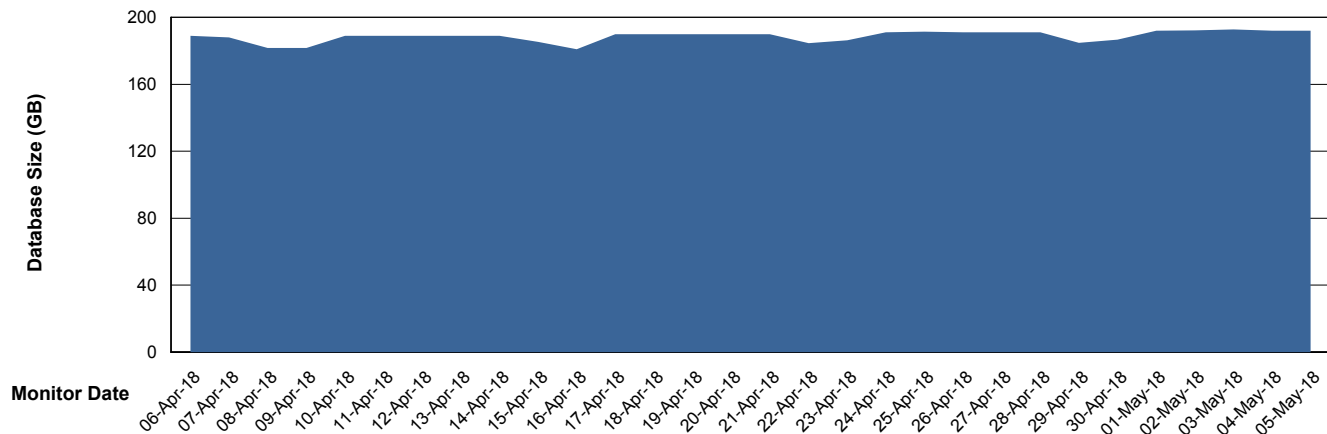

Customer LLG_Production
Database ID 53

Database Performance LLGDBBI_Production

Weekly SLA Customer Report

Customer LLG_Production
Database ID 53

DATABASE SIZE LLGDB_Production

Database growth over last month