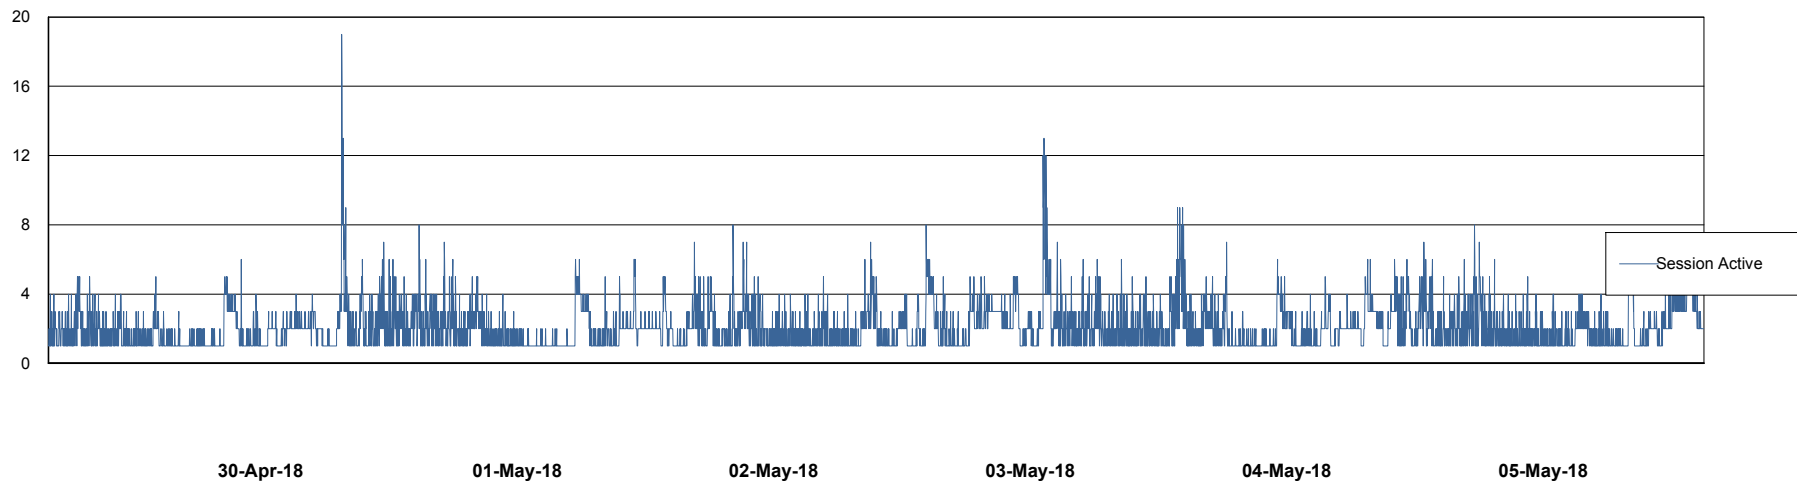

Database Performance LLGDB_Production