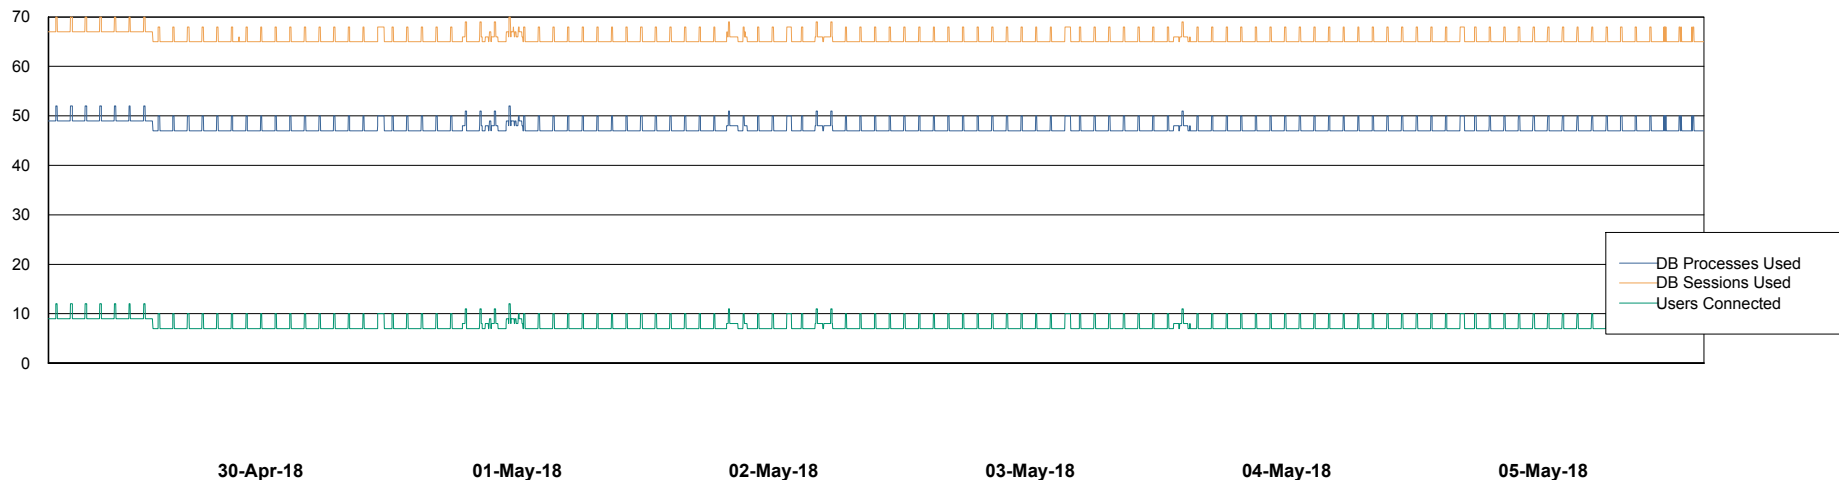

Weekly SLA Customer Report

Customer LLG_Production
Database ID 53

Database Performance LLGDB_Production

Weekly SLA Customer Report

Customer LLG_Production
Database ID 53

Database Performance LLGDB_Standby

Weekly SLA Customer Report