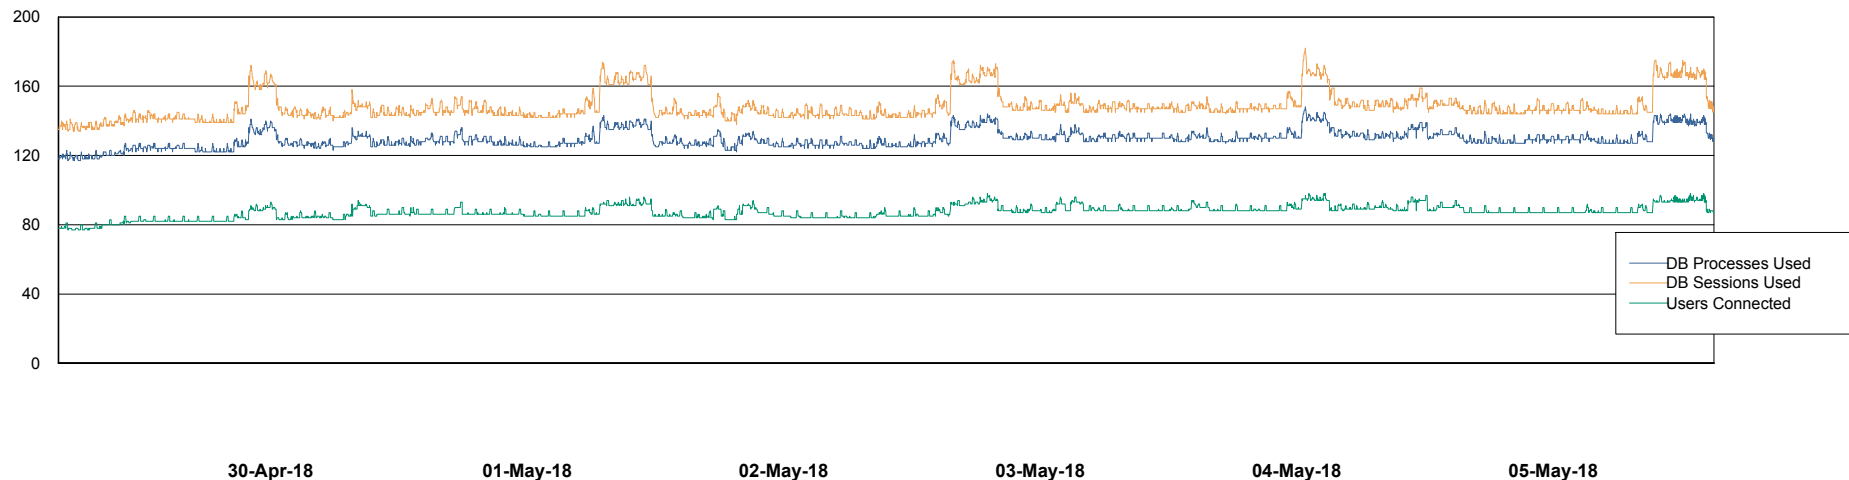

Database Performance LLGDB_Production