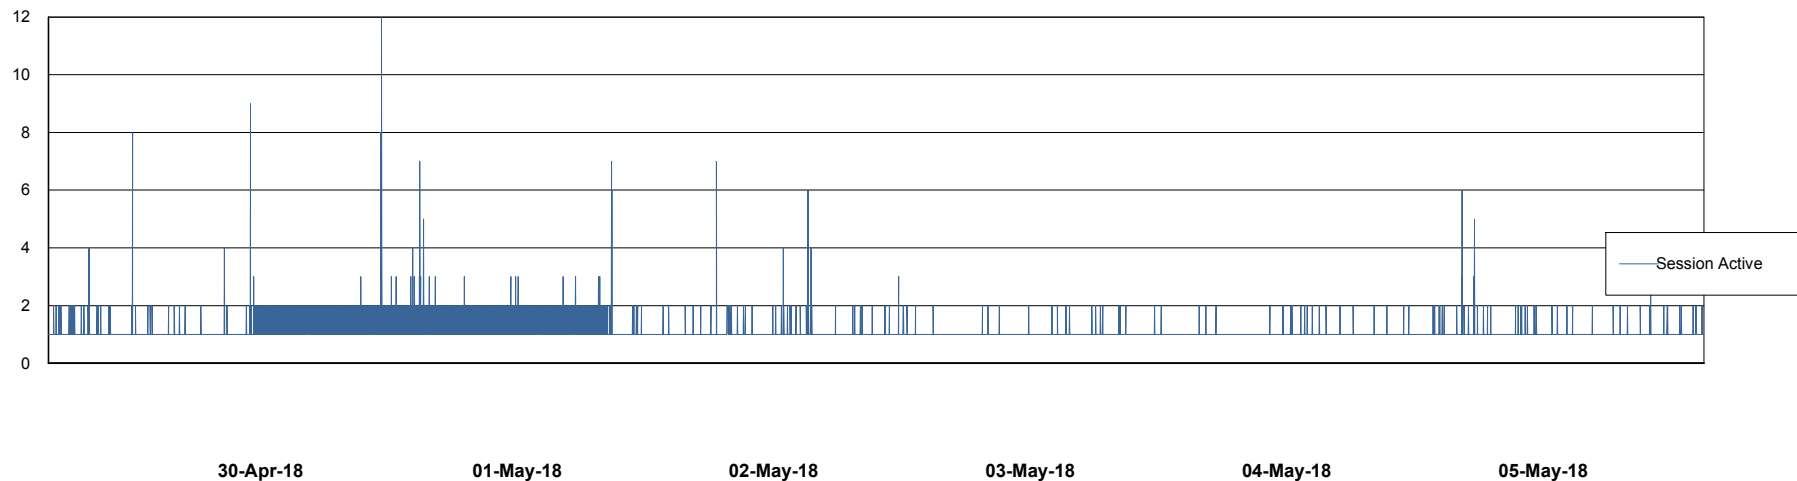

Weekly SLA Customer Report

Customer LLG_Production
Database ID 53

Database Performance LLGDB_Production

Weekly SLA Customer Report

Customer LLG_Production
Database ID 53

Database Performance LLGDB_Standby

Weekly SLA Customer Report