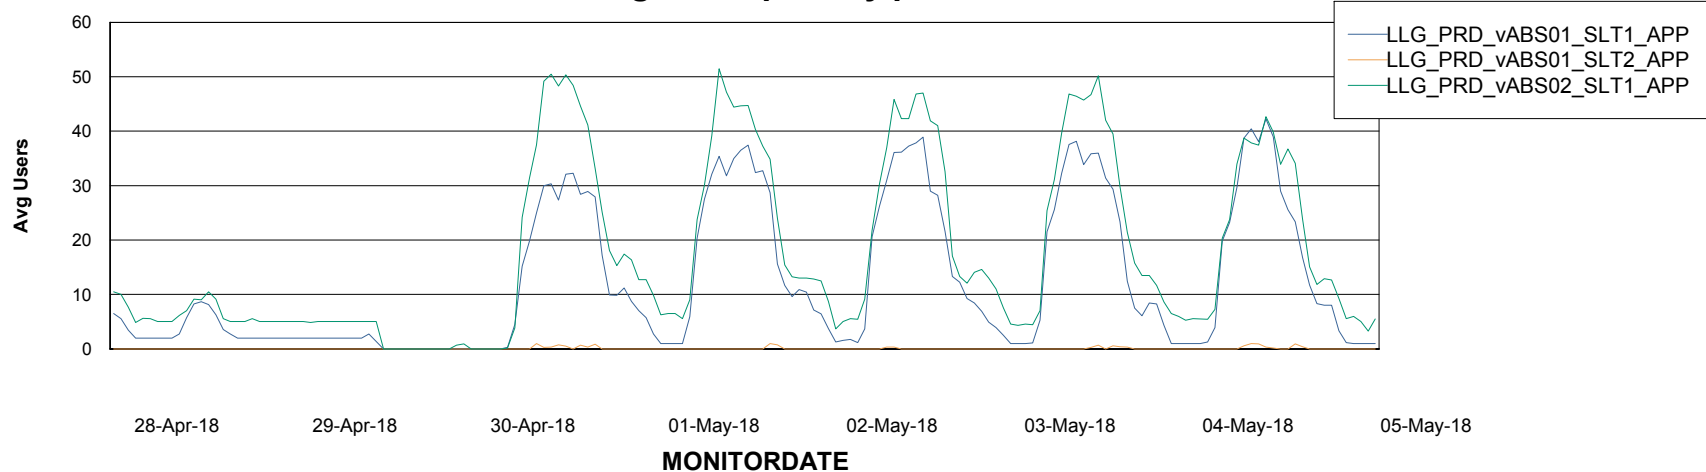

Weekly SLA Customer Report

Customer LLG_Production
 Database ID 53

Database Tablespace LLGDBBI_Production

Date	Tablespace Name	Filesize (Gb)	Usedsize (Gb)	Percentage free
05-May-18	ABSDATA	38	32	16
	INDX	36	30	17
04-May-18	ABSDATA	38	32	16
	INDX	36	30	17
03-May-18	ABSDATA	38	31	18
	INDX	36	30	17
02-May-18	ABSDATA	38	31	18
	INDX	36	30	17
01-May-18	ABSDATA	38	31	18
	INDX	36	29	19
30-Apr-18	ABSDATA	38	31	18
	INDX	36	29	19
29-Apr-18	ABSDATA	38	31	18
	INDX	36	30	17

Weekly SLA Customer Report

Customer LLG_Production
Database ID 53

ABSSolute Application Server Services

Avg memory used per ABS Server Service

Avg users per day per ABS server

Weekly SLA Customer Report

Customer LLG_Production
Database ID 53