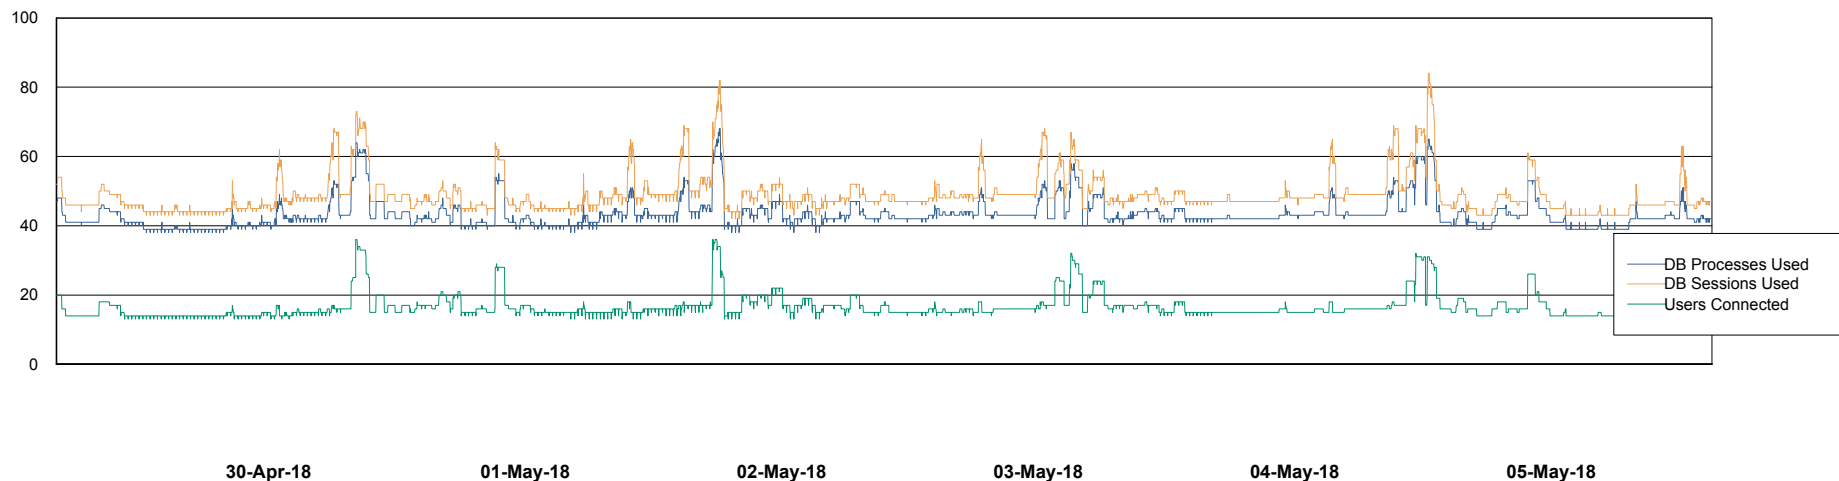

Database Performance LLGDBBI_Production