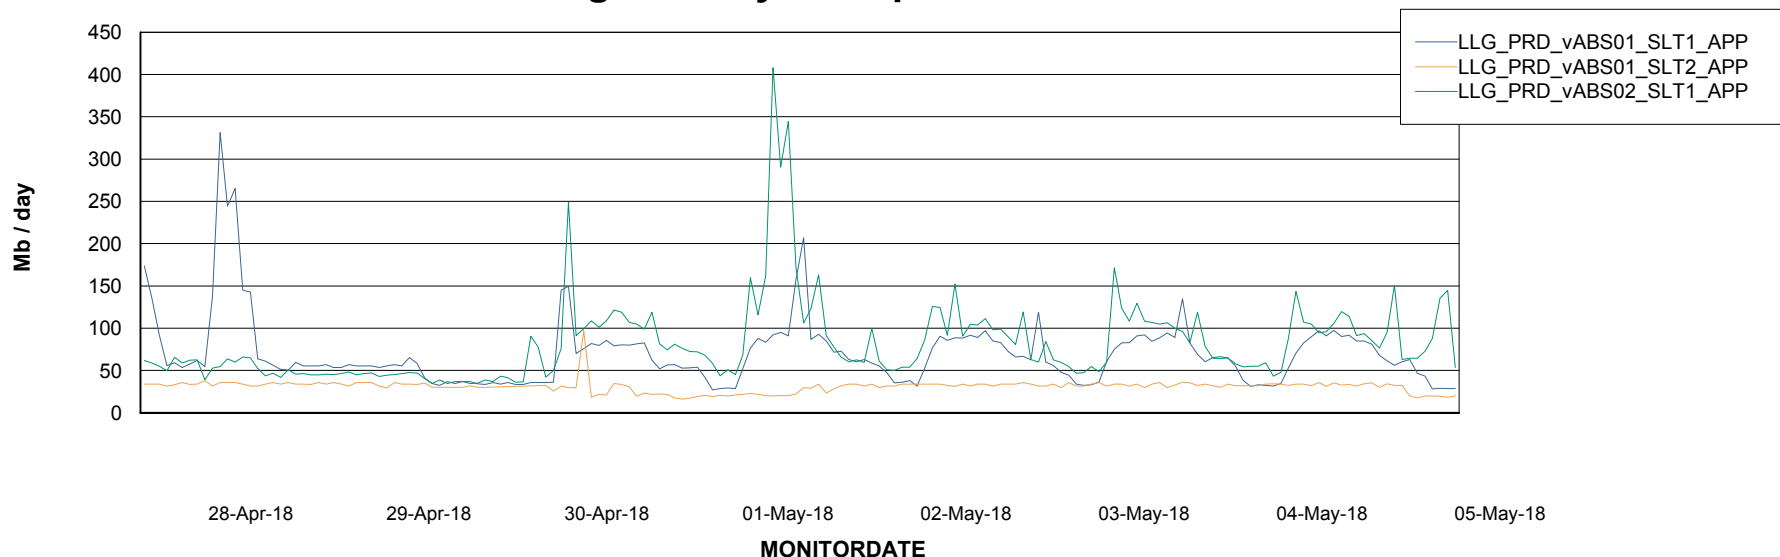

ABSSolute Application Server Services

Avg memory used per ABS Server Service