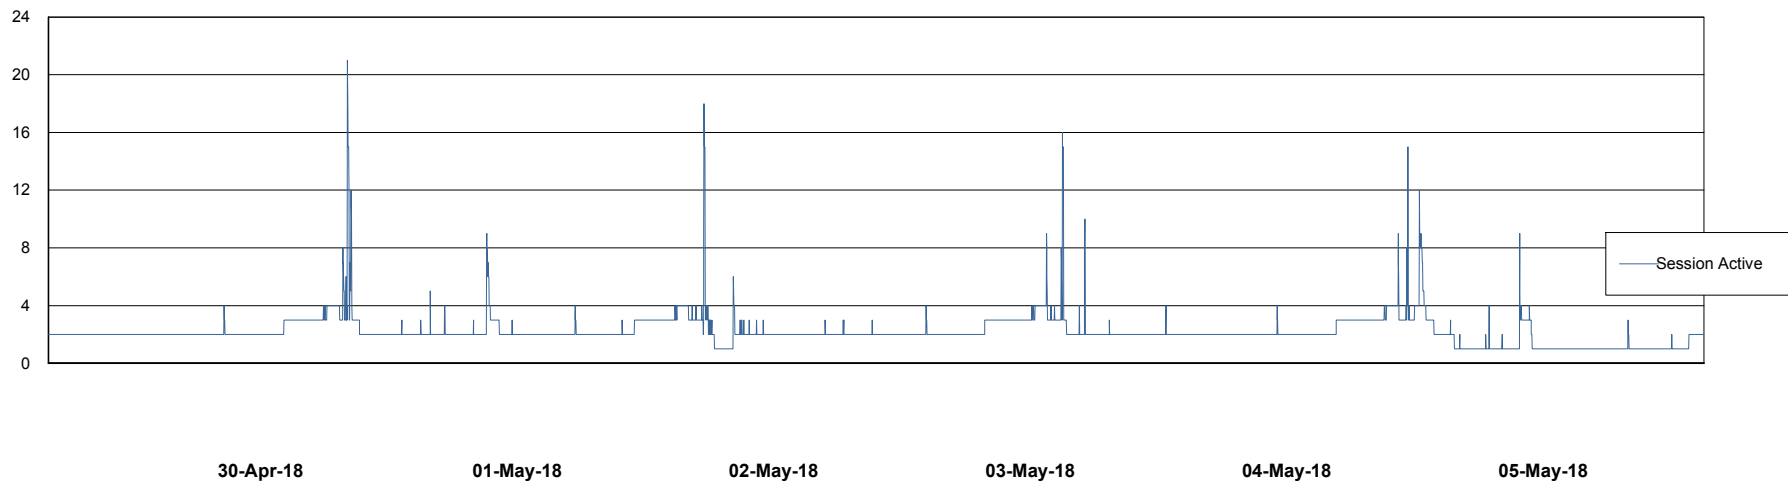

Database Performance LLGDBBI_Production