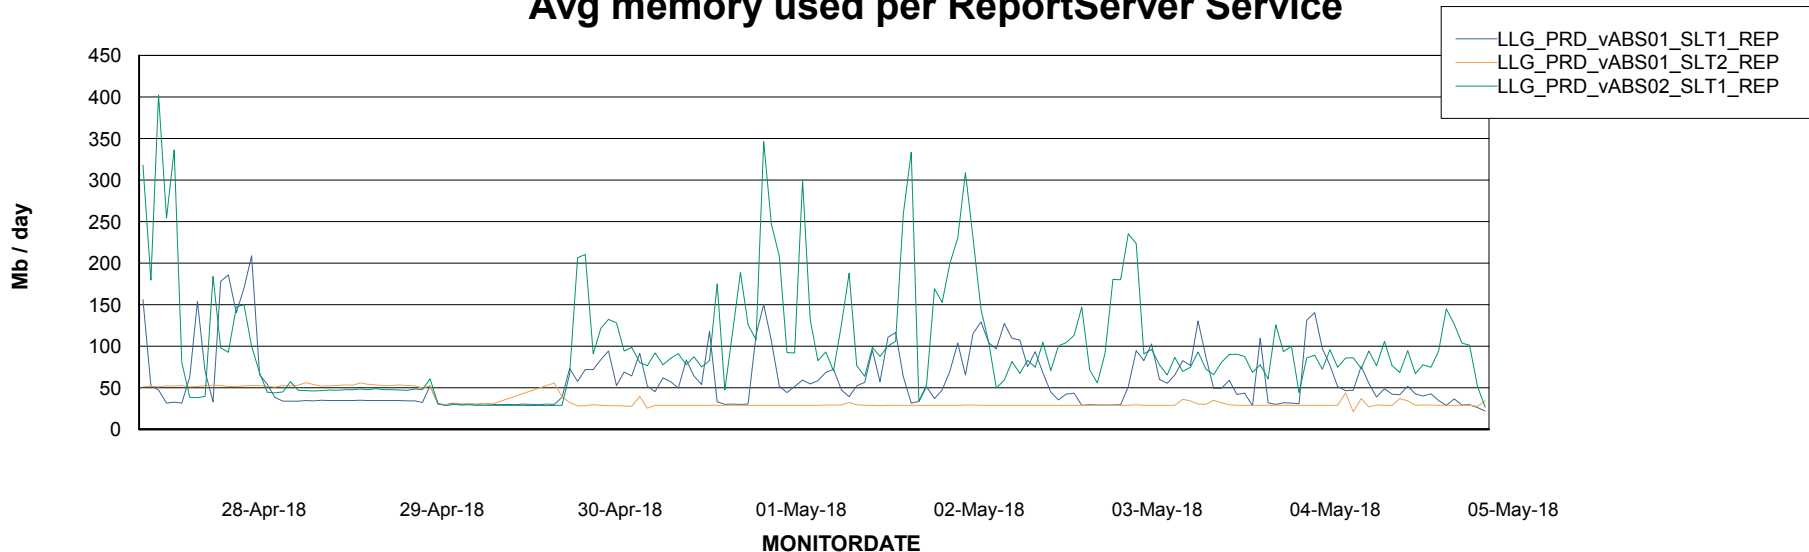

ABSSolute Application ReportServer Services

Avg memory used per ReportServer Service