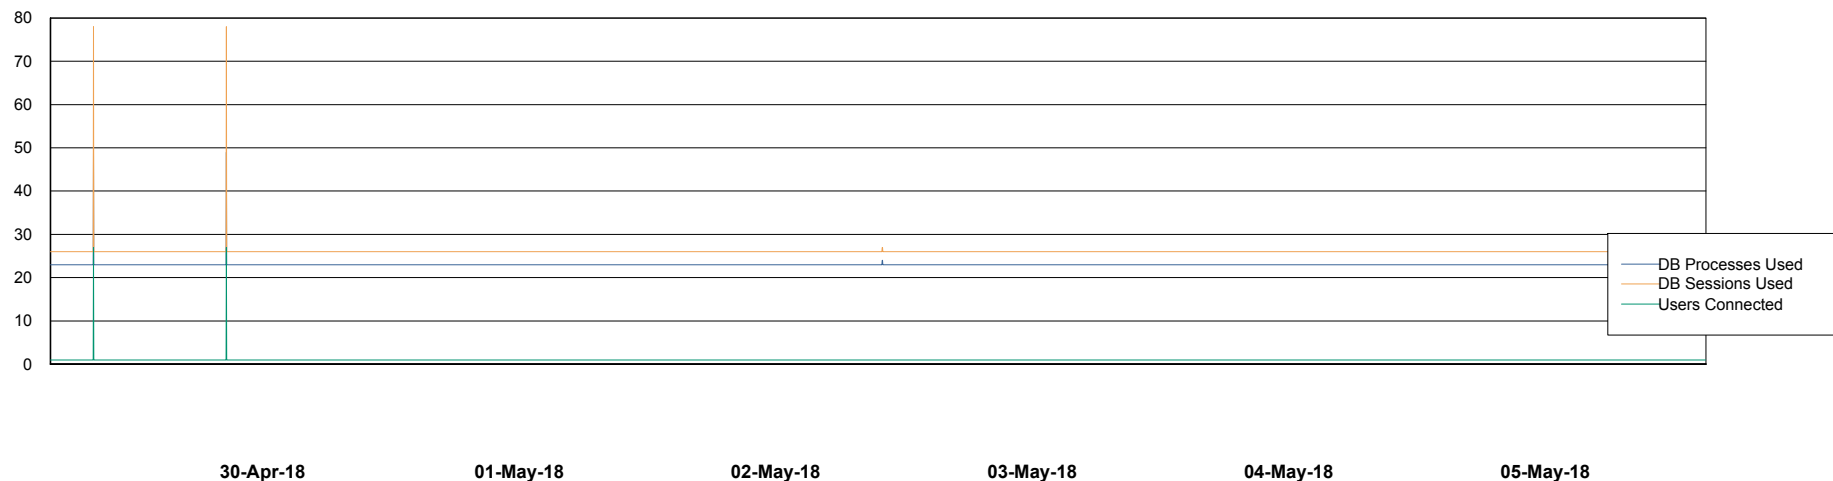

Weekly SLA Customer Report

Customer FIS_Production
Database ID 46

Database Performance FISDB_Production

Weekly SLA Customer Report

Customer FIS_Production
Database ID 46

Database Performance FISDB_Standby

Weekly SLA Customer Report