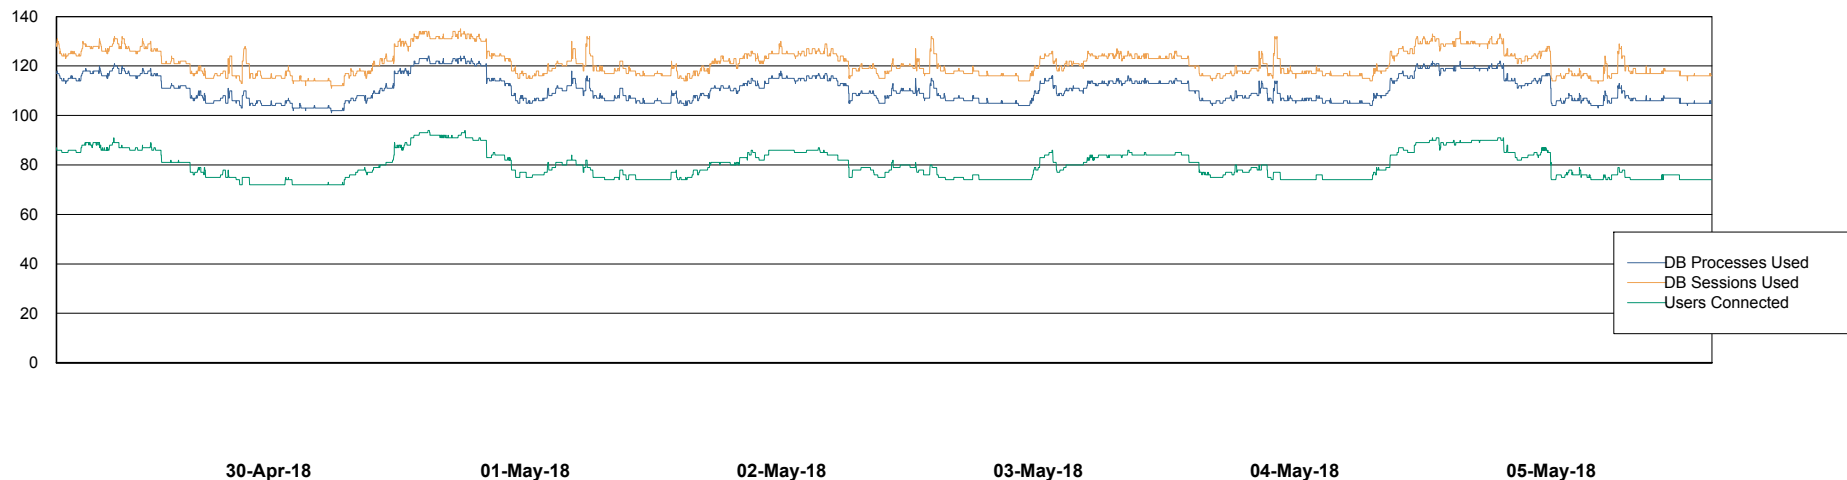

Harddisk Usage FIS_PRD_ORACLE2

| | Free disk space on c: (%) | Total disk space on c: (Gb) | Free disk space on l: (%) | Total disk space on l: (Gb) | Free disk space on o: (%) | Total disk space on o: (Gb) |
|-----------|---------------------------|-----------------------------|---------------------------|-----------------------------|---------------------------|-----------------------------|
| 05-May-18 | 70 | 279 | 18 | 279 | 12 | 373 |
| 04-May-18 | 70 | 279 | 18 | 279 | 12 | 373 |
| 03-May-18 | 70 | 279 | 18 | 279 | 12 | 373 |
| 02-May-18 | 70 | 279 | 18 | 279 | 12 | 373 |
| 01-May-18 | 70 | 279 | 18 | 279 | 12 | 373 |
| 30-Apr-18 | 70 | 279 | 18 | 279 | 12 | 373 |
| 29-Apr-18 | 70 | 279 | 18 | 279 | 12 | 373 |

Weekly SLA Customer Report

Customer FIS_Production
Database ID 46

Database Performance FISDB_Production

Weekly SLA Customer Report

Customer FIS_Production
Database ID 46

Database Performance FISDB_Standby

Weekly SLA Customer Report