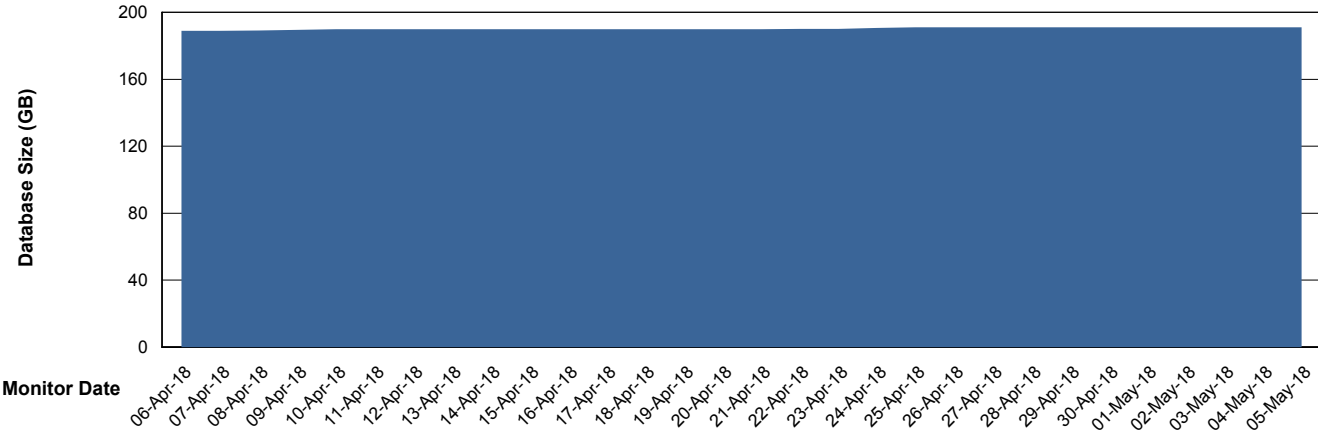

Weekly SLA Customer Report

Customer FIS_Production
Database ID 46

Database Performance FISDB_Production

Weekly SLA Customer Report

Customer FIS_Production
Database ID 46

Database Performance FISDB_Standby

Weekly SLA Customer Report

Customer FIS_Production
 Database ID 46

DATABASE SIZE FISDB_Production

Database growth over last month

Database Tablespace FISDB_Production

| Date | Tablespace Name | Filesize (Gb) | Usedsize (Gb) | Percentage free |
|-----------|-----------------|---------------|---------------|-----------------|
| 05-May-18 | ABSDATA | 98 | 80 | 18 |
| | INDX | 131 | 110 | 16 |
| 04-May-18 | ABSDATA | 98 | 80 | 18 |
| | INDX | 131 | 110 | 16 |
| 03-May-18 | ABSDATA | 98 | 80 | 18 |
| | INDX | 131 | 110 | 16 |
| 02-May-18 | ABSDATA | 98 | 80 | 18 |
| | INDX | 131 | 110 | 16 |
| 01-May-18 | ABSDATA | 98 | 80 | 18 |
| | INDX | 131 | 110 | 16 |
| 30-Apr-18 | ABSDATA | 98 | 80 | 18 |
| | INDX | 131 | 110 | 16 |
| 29-Apr-18 | ABSDATA | 98 | 80 | 18 |
| | INDX | 131 | 110 | 16 |