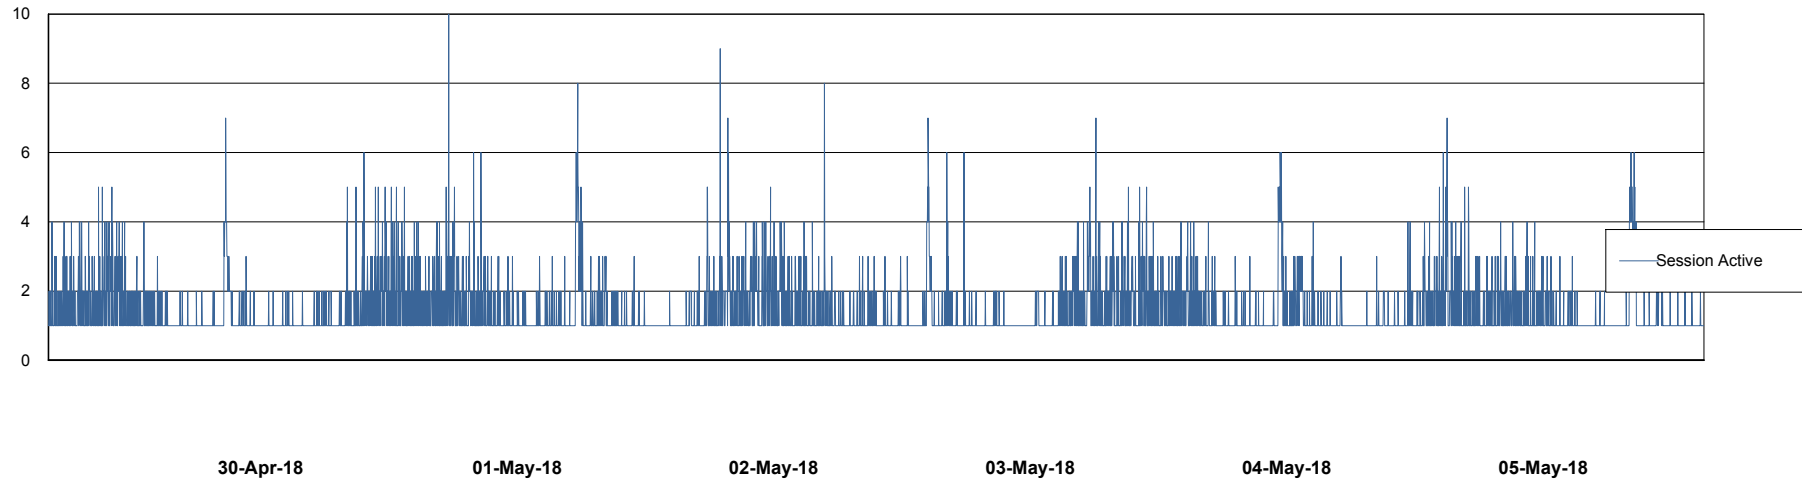

Weekly SLA Customer Report

Customer ECL Production
Database ID 77

Harddisk Usage ECL_PRD_ECL-ABS-WEB

	Free disk space on c: (%)	Total disk space on c: (Gb)
05-May-18	84	127
04-May-18	84	127
03-May-18	84	127
02-May-18	84	127
01-May-18	84	127
30-Apr-18	84	127
29-Apr-18	84	127

Weekly SLA Customer Report

Customer ECL Production
Database ID 77

Database Performance ECLDB_Production

Weekly SLA Customer Report

Customer ECL Production
 Database ID 77

DATABASE SIZE ECLDB_Production

Database growth over last month