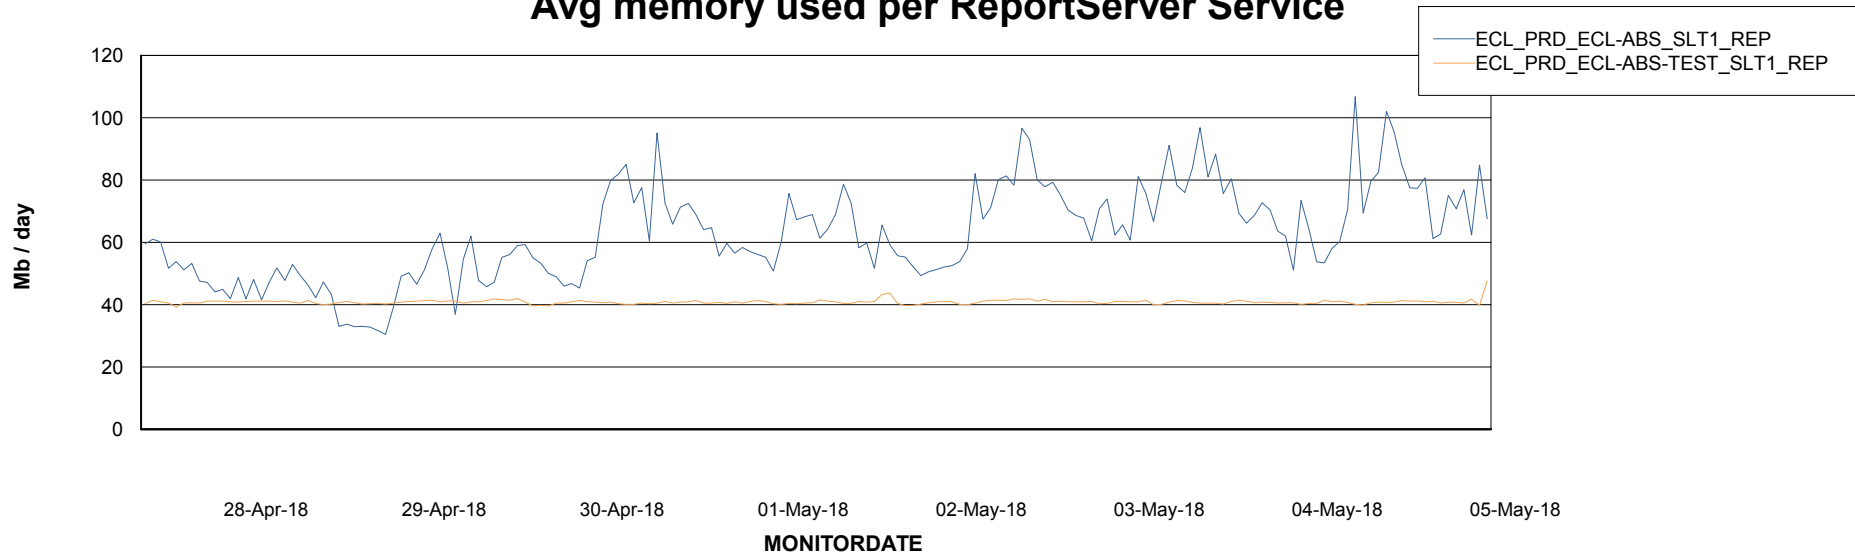

ABSSolute Application ReportServer Services

Avg memory used per ReportServer Service