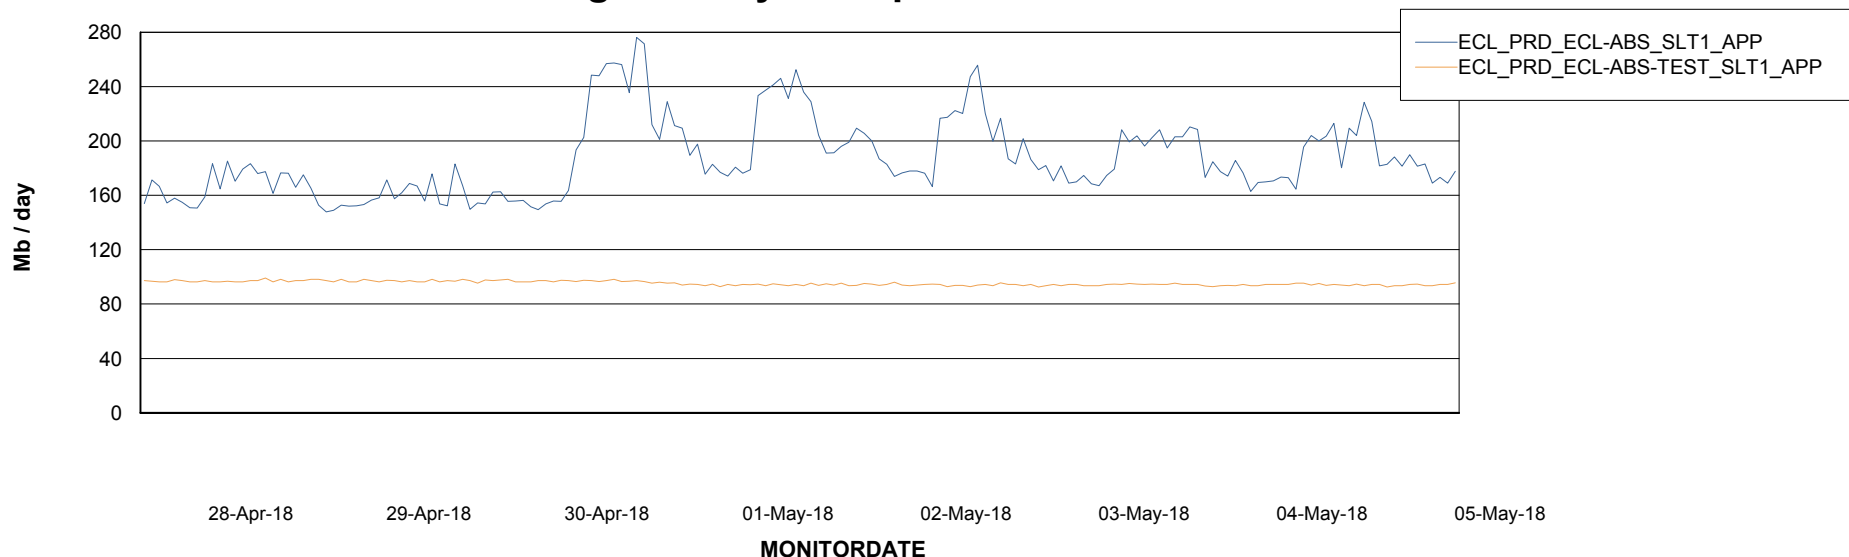

Weekly SLA Customer Report

Customer ECL Production
Database ID 77

Database Performance ECLDB_Production

Weekly SLA Customer Report

Customer ECL Production
 Database ID 77

DATABASE SIZE ECLDB_Production

Database growth over last month

Database Tablespace ECLDB_Production

Date	Tablespace Name	Filesize (Gb)	Usedsize (Gb)	Percentage free
05-May-18	ABSDATA	22	18	18
	INDX	8	0	100
04-May-18	ABSDATA	22	18	18
	INDX	8	0	100
03-May-18	ABSDATA	22	18	18
	INDX	8	0	100
02-May-18	ABSDATA	22	18	18
	INDX	8	0	100
01-May-18	ABSDATA	22	18	18
	INDX	8	0	100
30-Apr-18	ABSDATA	22	18	18
	INDX	8	0	100
29-Apr-18	ABSDATA	22	18	18
	INDX	8	0	100

Weekly SLA Customer Report

Customer ECL Production
Database ID 77

ABSSolute Application Server Services

Avg memory used per ABS Server Service

Avg users per day per ABS server

Weekly SLA Customer Report

Customer ECL Production
Database ID 77