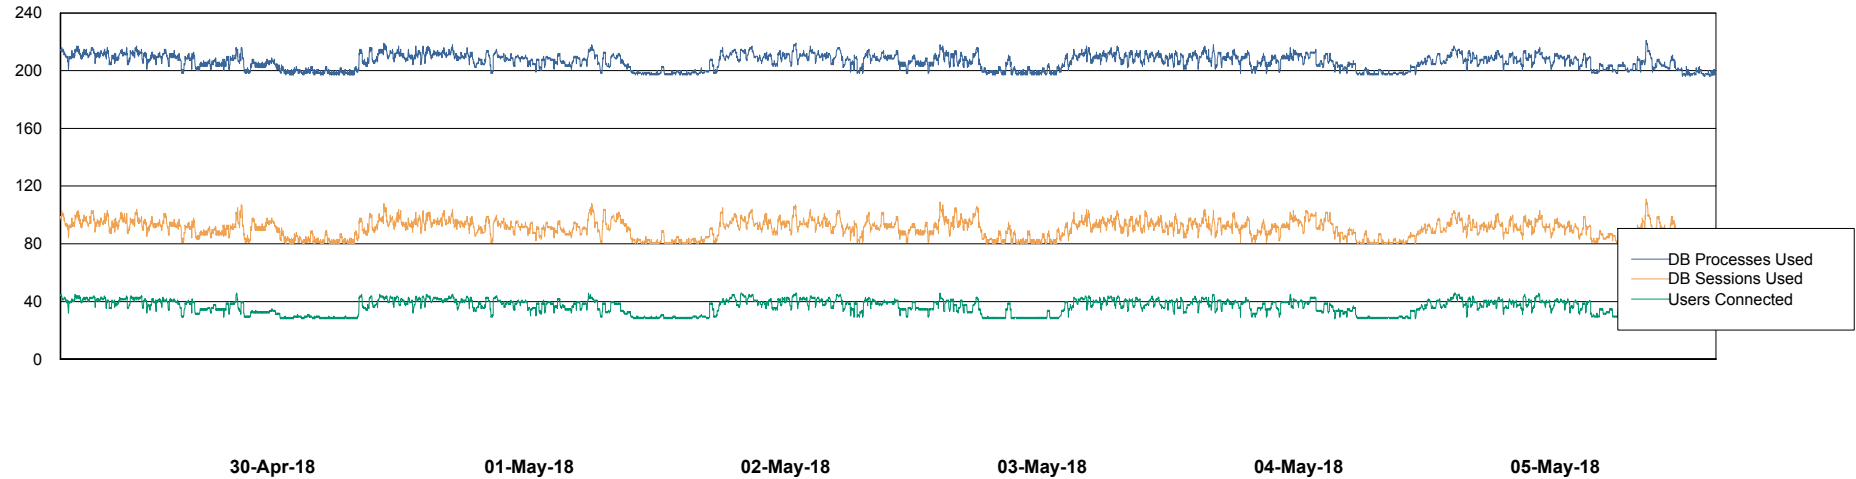

Weekly SLA Customer Report

Customer ECL Production
Database ID 77

Harddisk Usage ECL_PRD_ECL-ABS-WEB

	Free disk space on c: (%)	Total disk space on c: (Gb)
05-May-18	84	127
04-May-18	84	127
03-May-18	84	127
02-May-18	84	127
01-May-18	84	127
30-Apr-18	84	127
29-Apr-18	84	127

Weekly SLA Customer Report

Customer ECL Production
Database ID 77

Database Performance ECLDB_Production

Weekly SLA Customer Report

Customer ECL Production
 Database ID 77

DATABASE SIZE ECLDB_Production

Database growth over last month