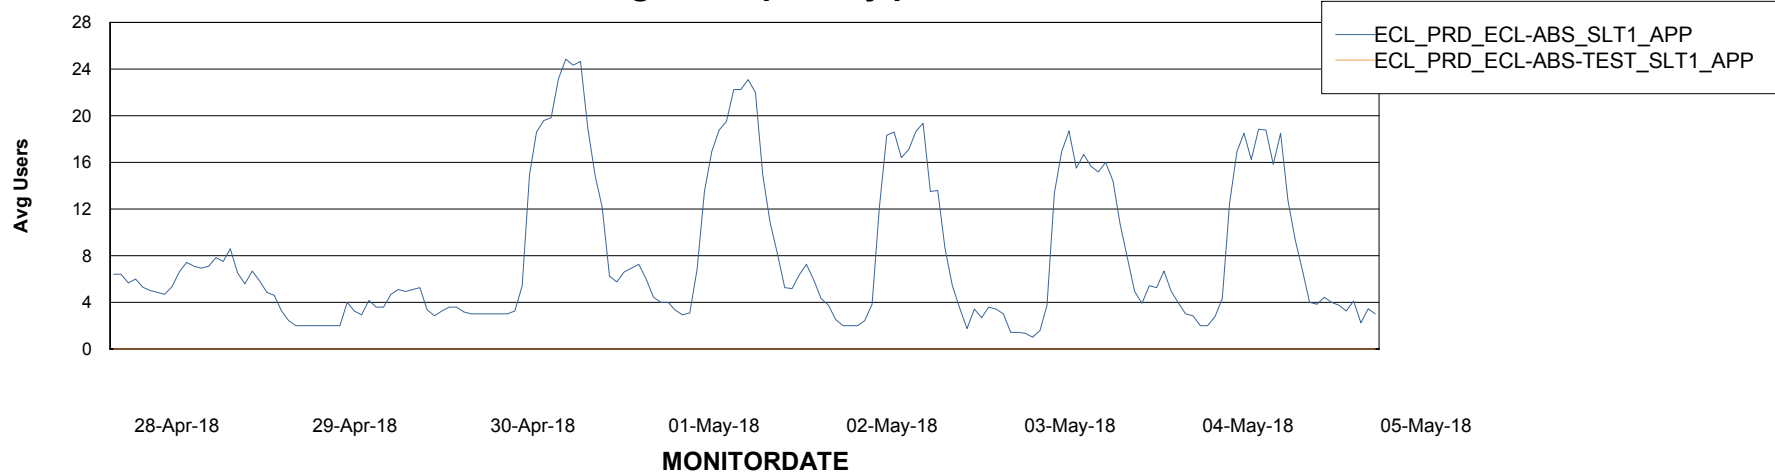

Weekly SLA Customer Report

Customer ECL Production
Database ID 77

ABSSolute Application Server Services

Avg memory used per ABS Server Service

Avg users per day per ABS server

Weekly SLA Customer Report

Customer ECL Production
Database ID 77