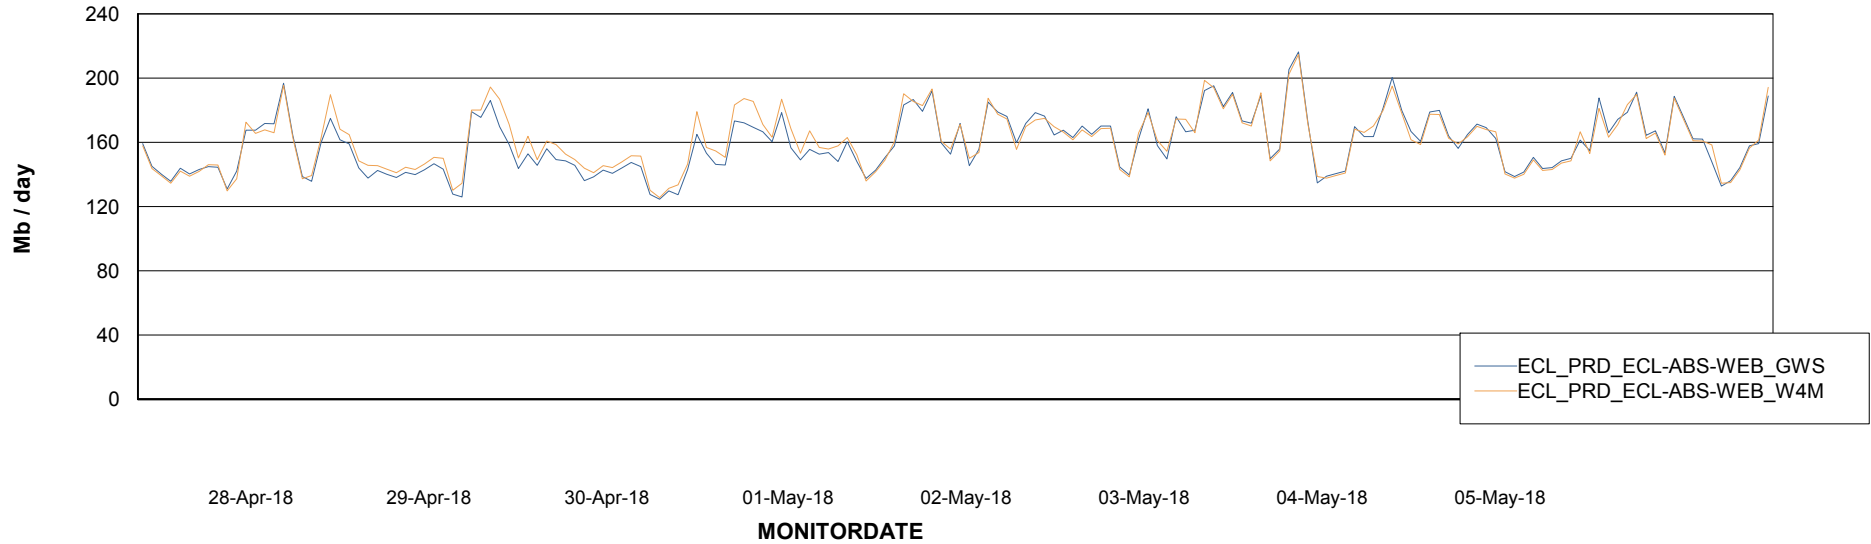

ABSSolute Application ReportServer Services

Avg memory used per ReportServer Service

Weekly SLA Customer Report

Customer ECL Production
Database ID 77

ABSSolute Web Component Services

Avg memory used per ABS Web component