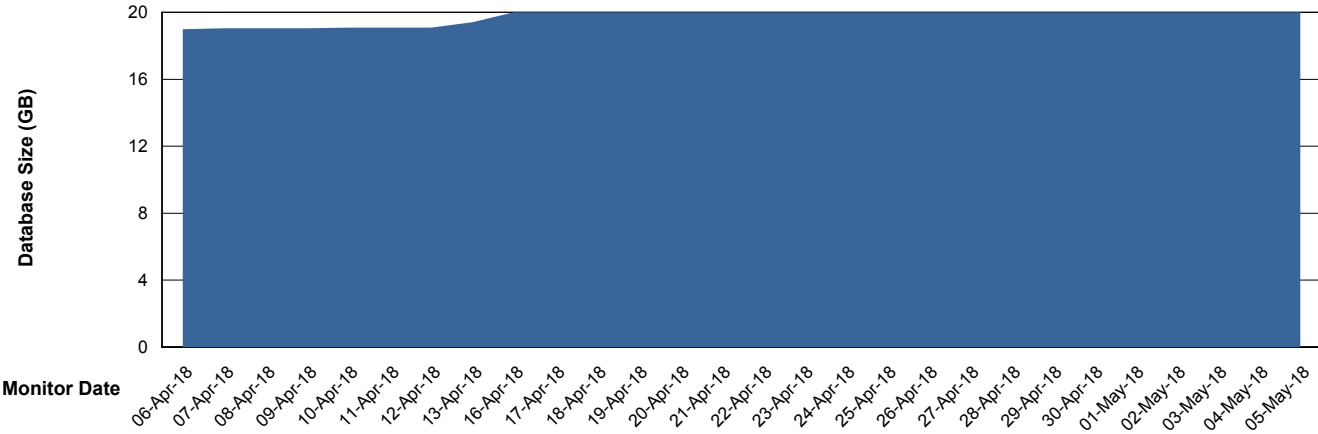

Weekly SLA Customer Report

Customer ECL Production
Database ID 77

Database Performance ECLDB_Production

Weekly SLA Customer Report

Customer ECL Production
 Database ID 77

DATABASE SIZE ECLDB_Production

Database growth over last month

Database Tablespace ECLDB_Production

Date	Tablespace Name	Filesize (Gb)	Usedsize (Gb)	Percentage free
05-May-18	ABSDATA	22	18	18
	INDX	8	0	100
04-May-18	ABSDATA	22	18	18
	INDX	8	0	100
03-May-18	ABSDATA	22	18	18
	INDX	8	0	100
02-May-18	ABSDATA	22	18	18
	INDX	8	0	100
01-May-18	ABSDATA	22	18	18
	INDX	8	0	100
30-Apr-18	ABSDATA	22	18	18
	INDX	8	0	100
29-Apr-18	ABSDATA	22	18	18
	INDX	8	0	100