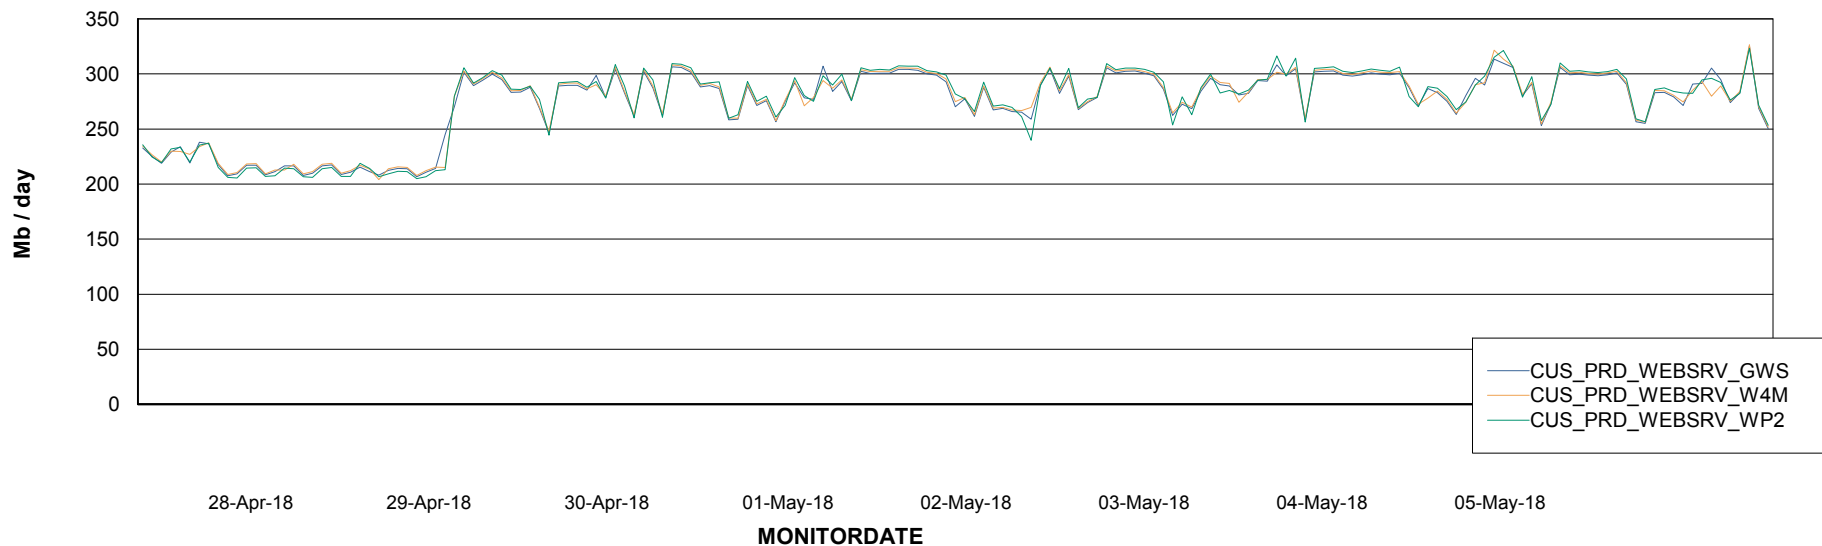

ABSSolute Web Component Services

Avg memory used per ReportServer Service

Weekly SLA Customer Report

Customer CUS Production
Database ID 84

ABSSolute Web Component Services

Avg memory used per ABS Web component