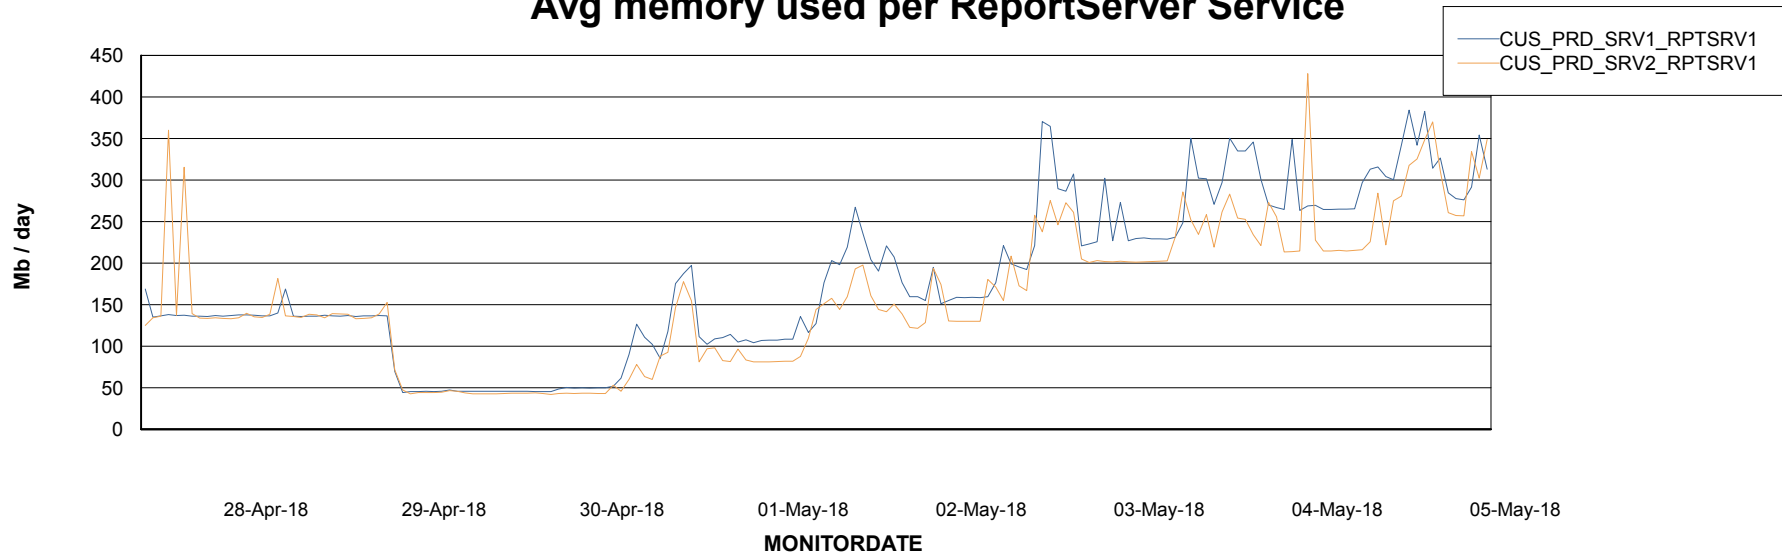

ABSSolute Web Component Services

Avg memory used per ReportServer Service