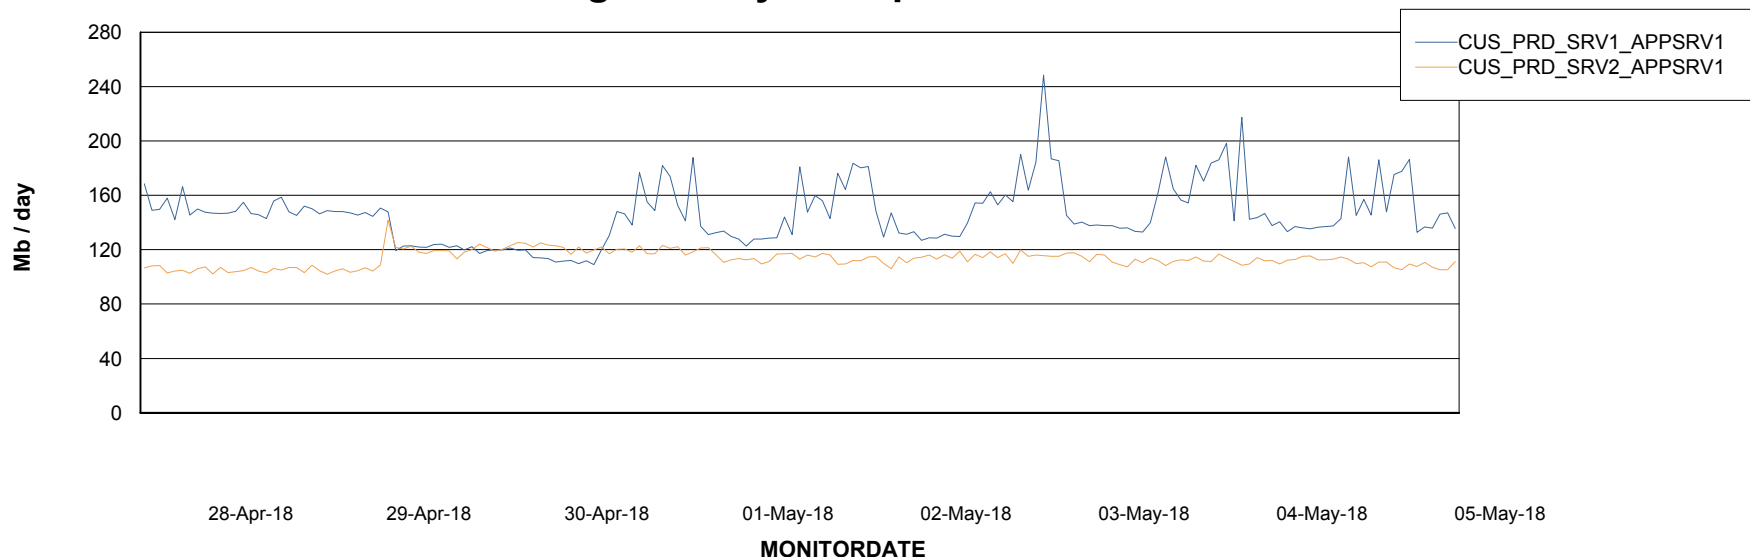

ABSSolute Application Server Services

Avg memory used per ABS Server Service