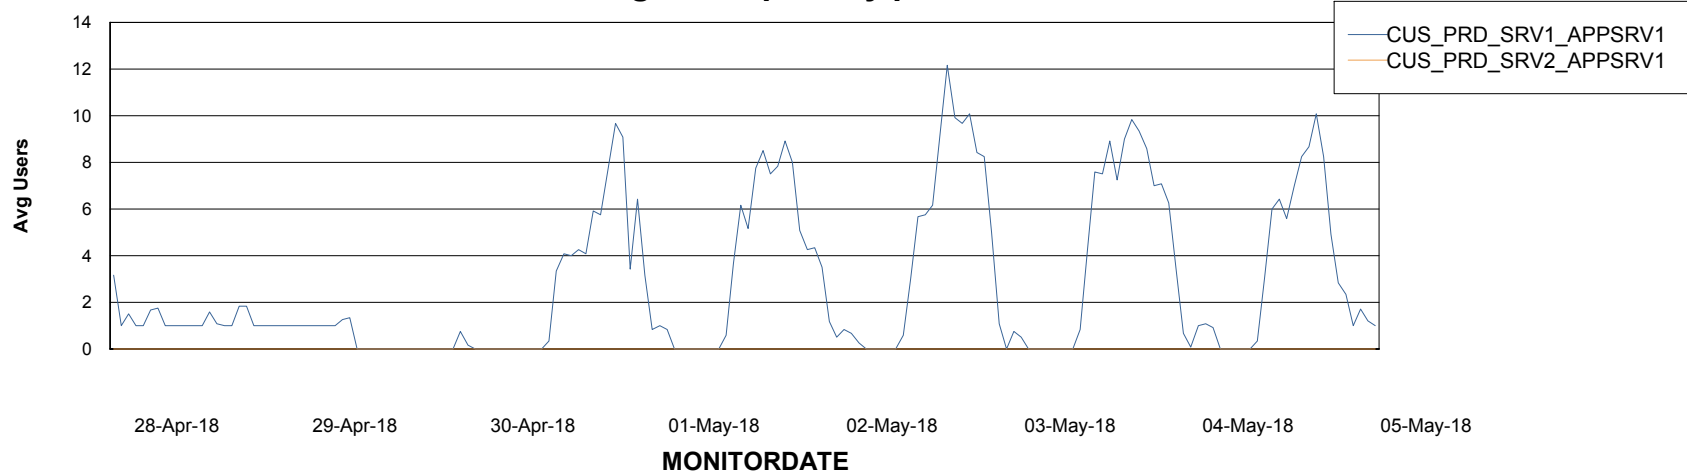

Weekly SLA Customer Report

Customer CUS Production
Database ID 84

ABSSolute Application Server Services

Avg memory used per ABS Server Service

Avg users per day per ABS server

Weekly SLA Customer Report

Customer CUS Production
Database ID 84