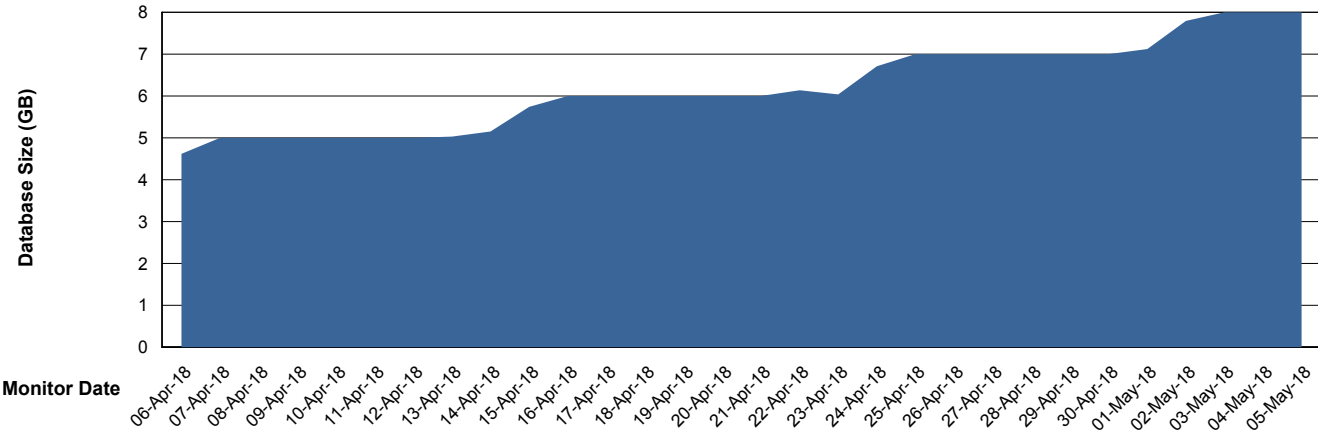

DATABASE SIZE CUS_ProdDB_Primary

Database growth over last month