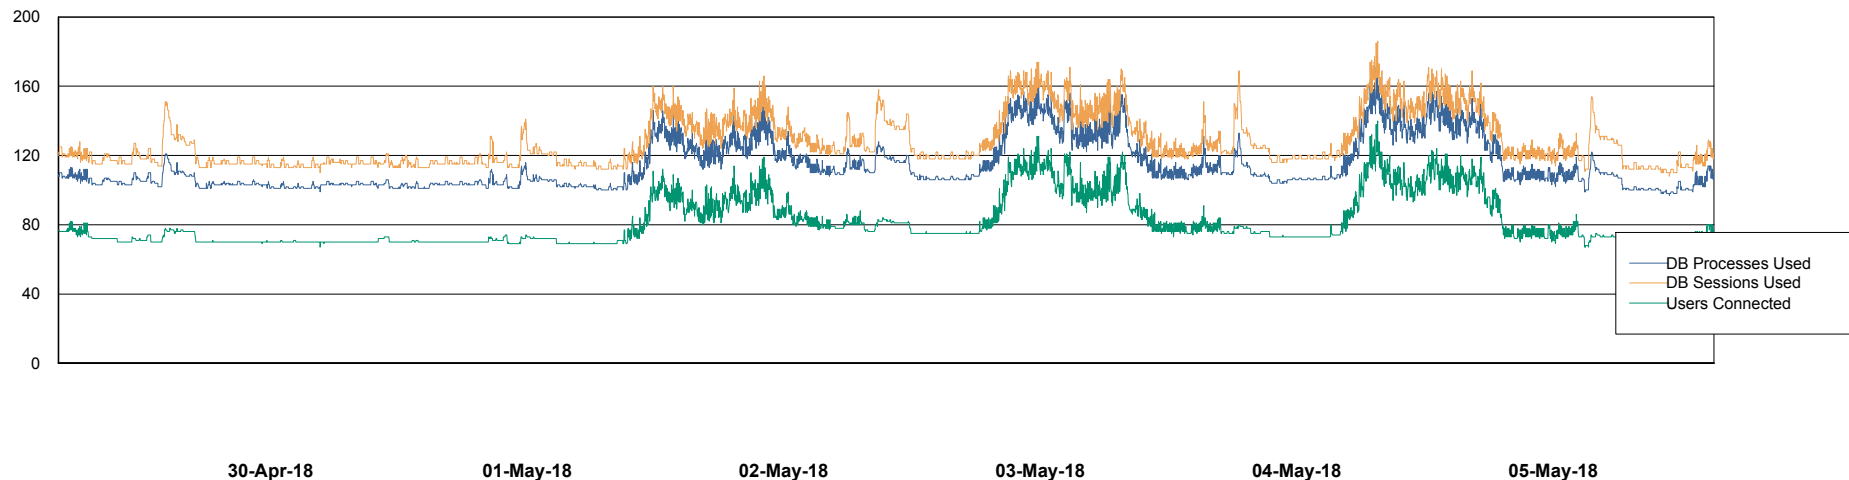

Database Performance CSCDB_Primary