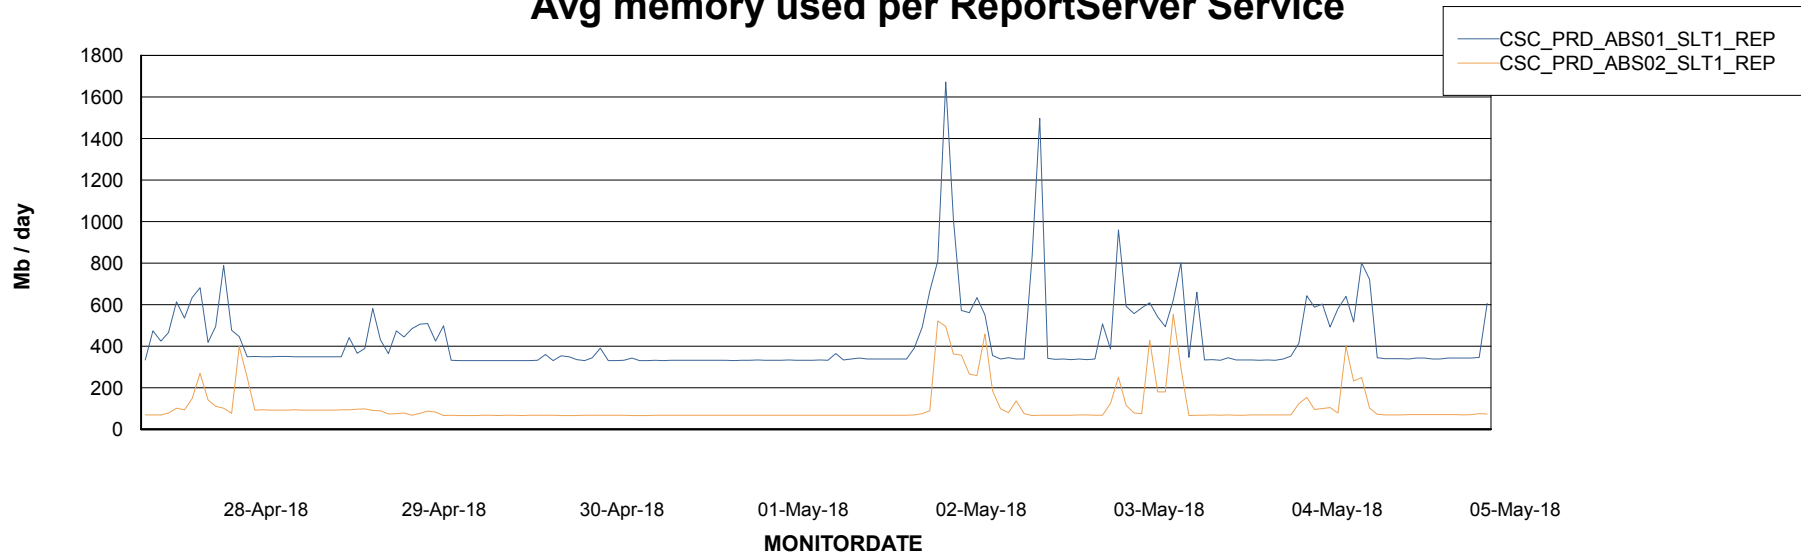

ABSSolute Application ReportServer Services

Avg memory used per ReportServer Service