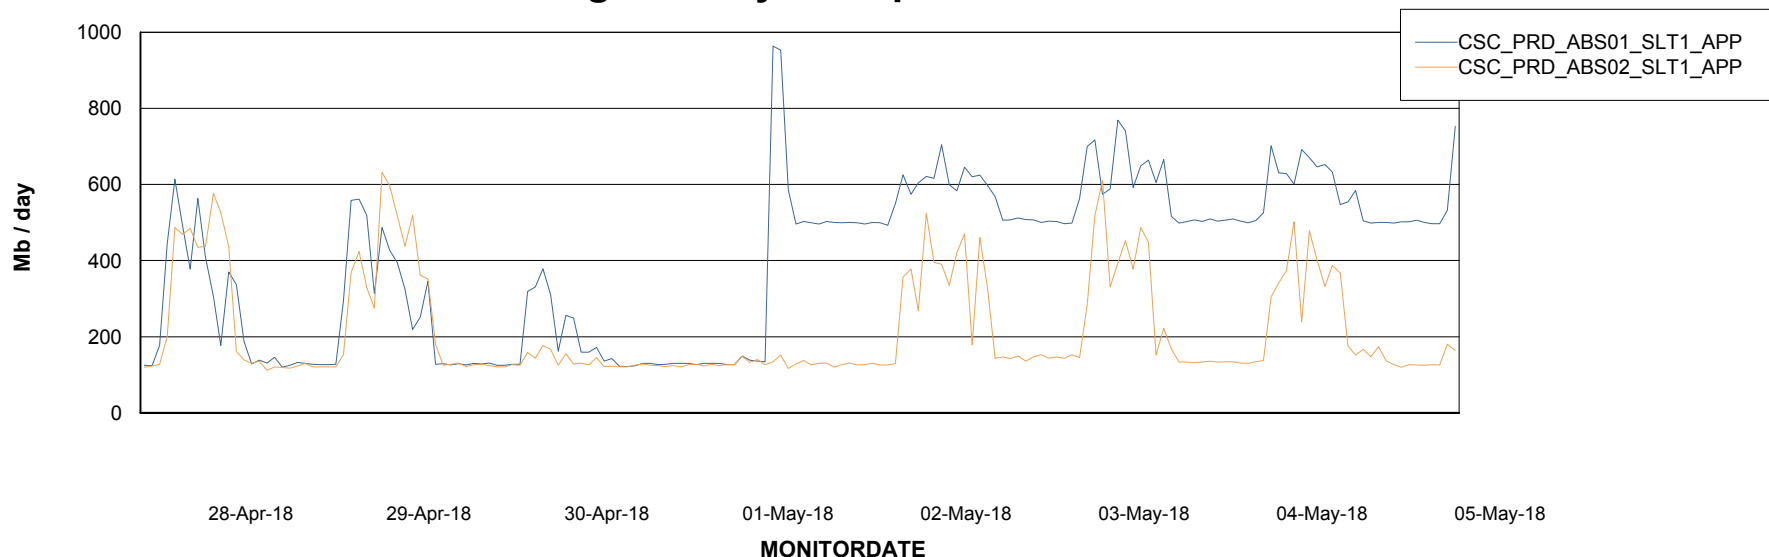

ABSSolute Application Server Services

Avg memory used per ABS Server Service