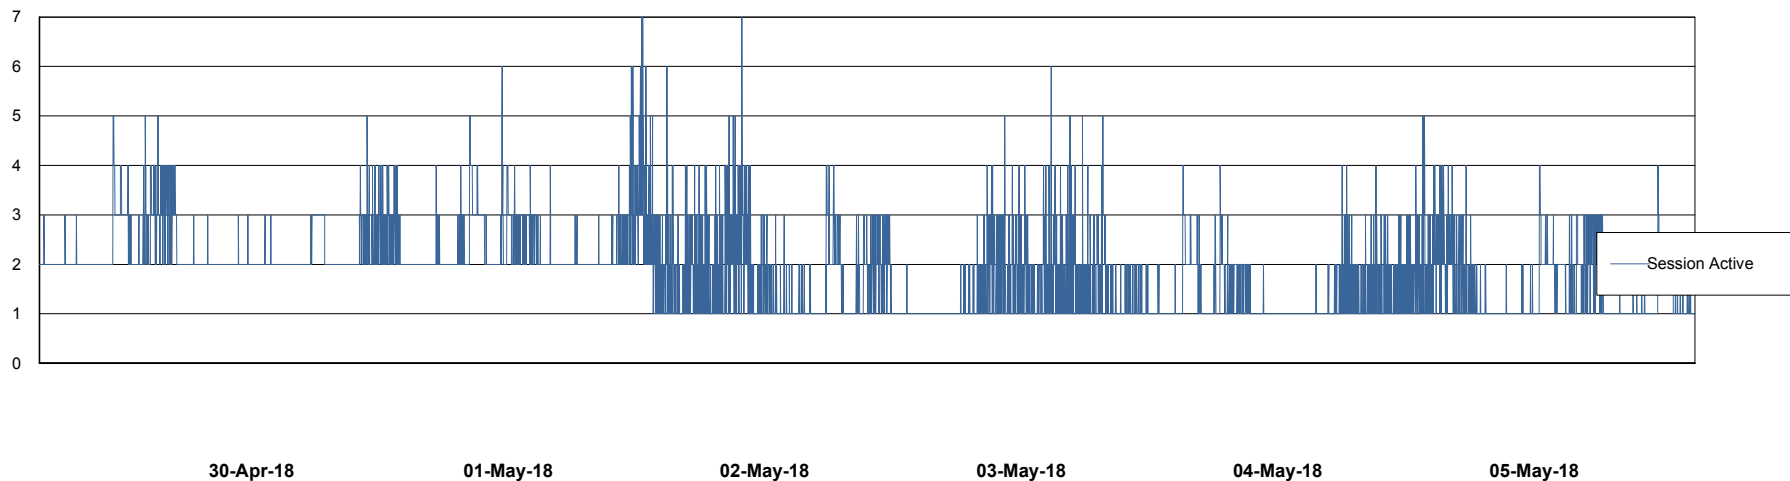

Database Performance CSCDB_Primary