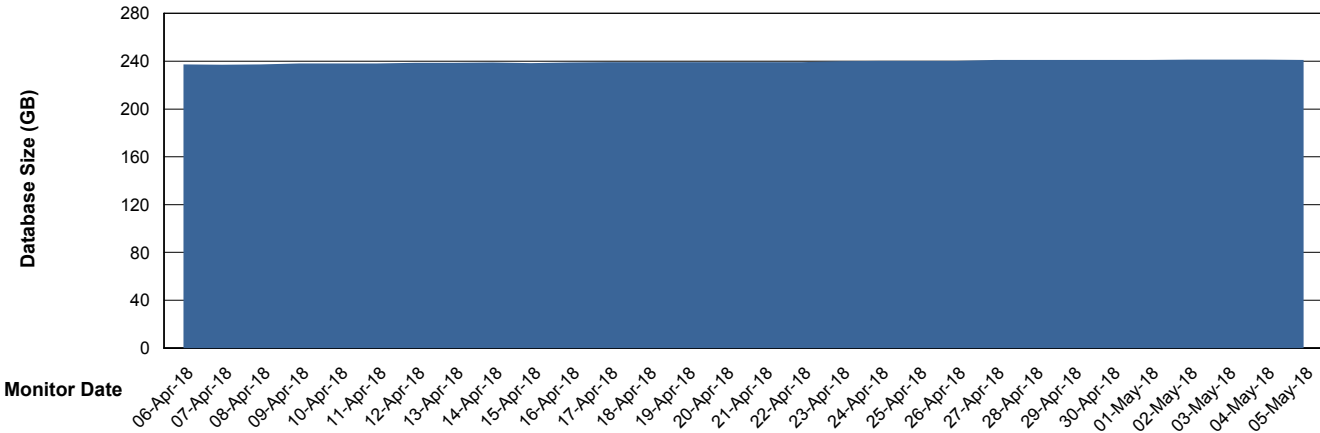

DATABASE SIZE CSCDB_Primary

Database growth over last month

Database Tablespace CSCDB_Primary

Date	Tablespace Name	Filesize (Gb)	Usedsize (Gb)	Percentage free
05-May-18	ABSDATA	127	89	30
	INDX	176	150	15
04-May-18	ABSDATA	127	89	30
	INDX	176	150	15
03-May-18	ABSDATA	127	89	30
	INDX	176	150	15
02-May-18	ABSDATA	127	89	30
	INDX	176	150	15
01-May-18	ABSDATA	127	89	30
	INDX	176	150	15
30-Apr-18	ABSDATA	127	89	30
	INDX	176	150	15
29-Apr-18	ABSDATA	127	89	30
	INDX	176	150	15