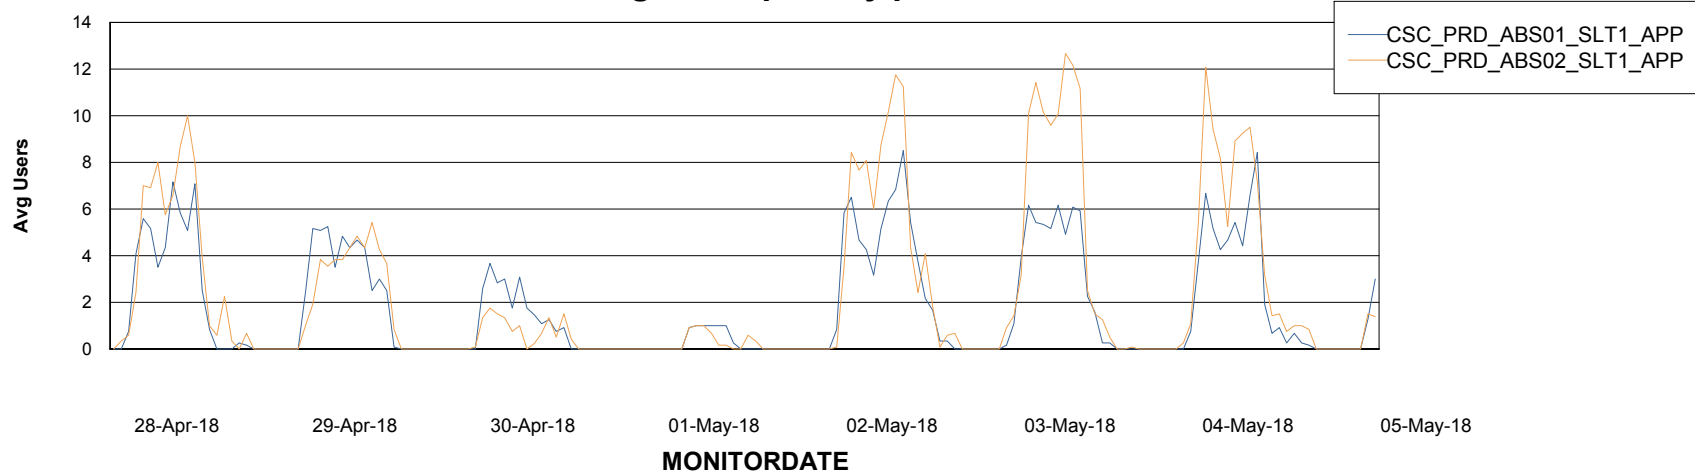

Avg users per day per ABS server