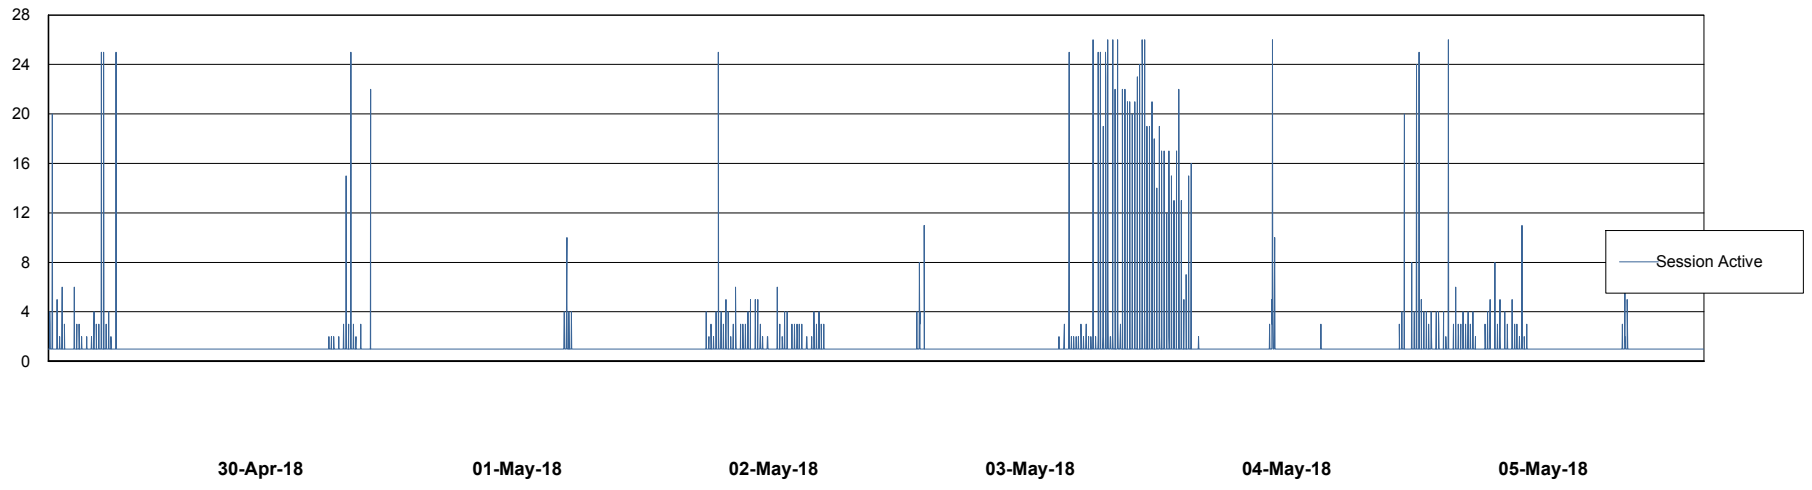

Database Performance CLODB_Standby