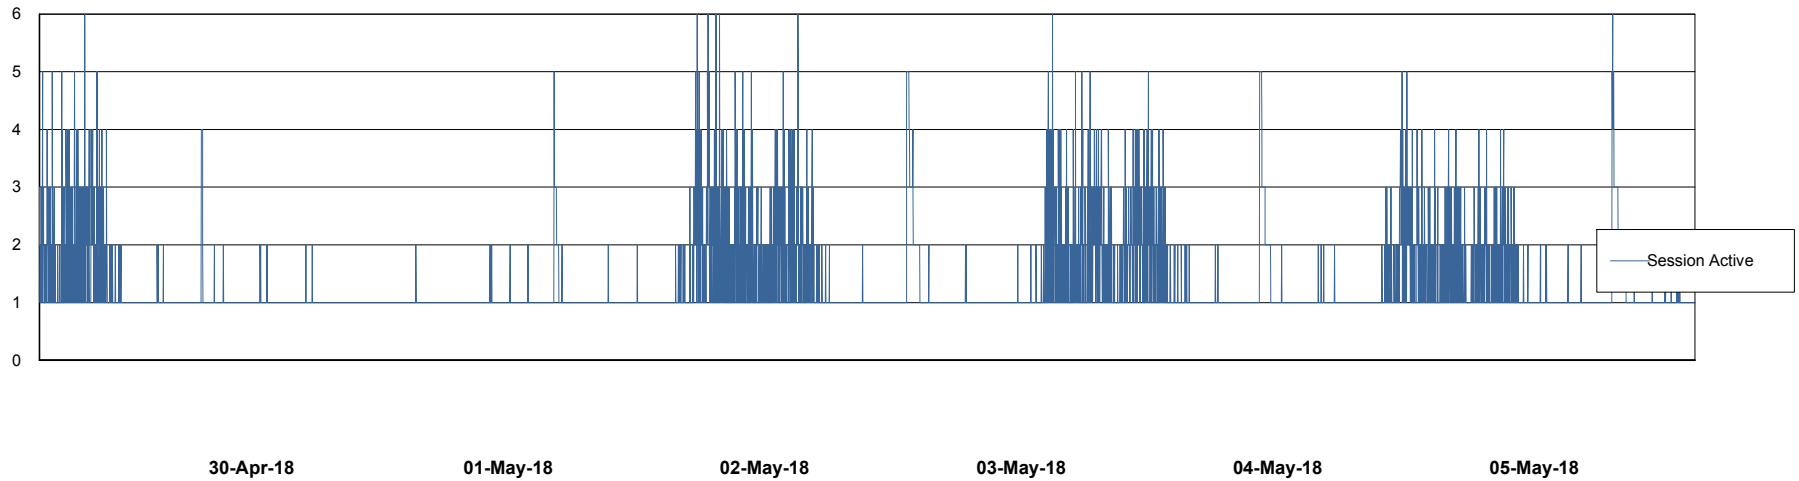

Database Performance CLODB_Production