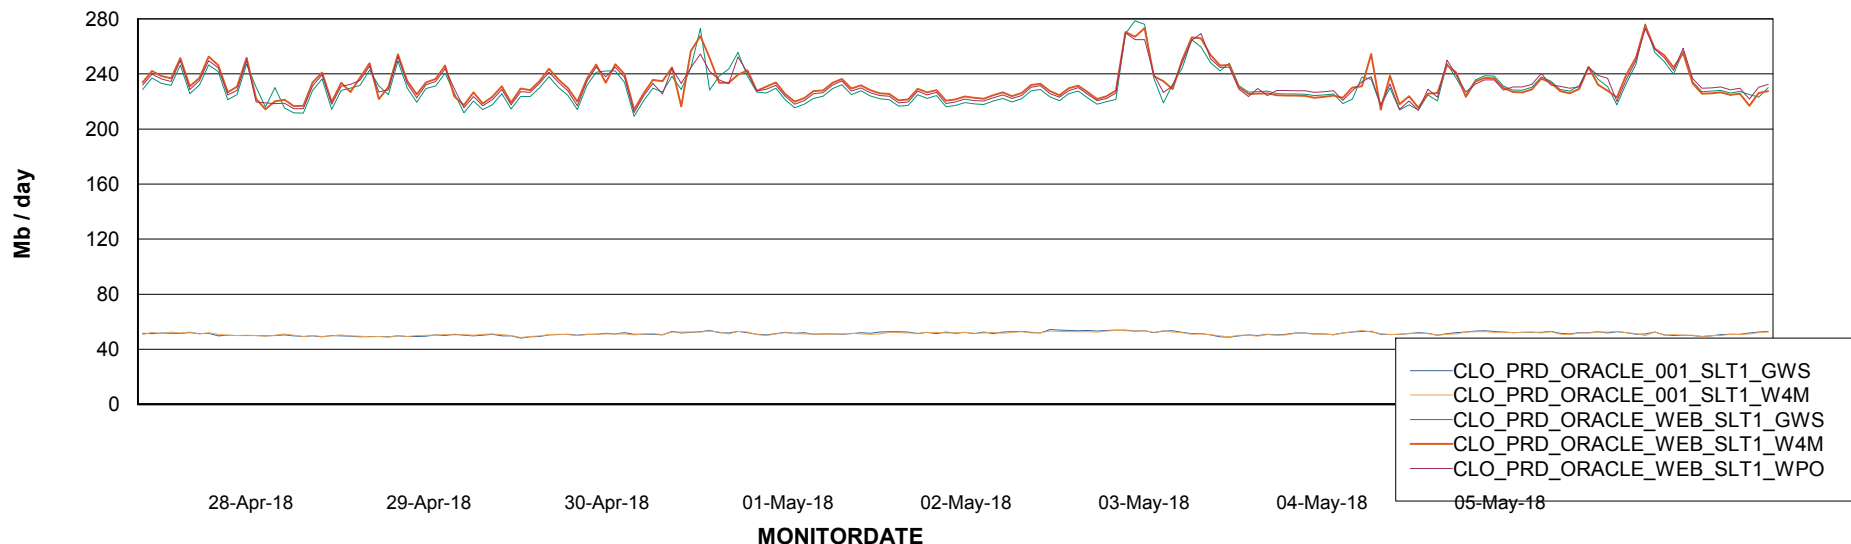

ABSSolute Web Component Services

Avg memory used per ABS Web component