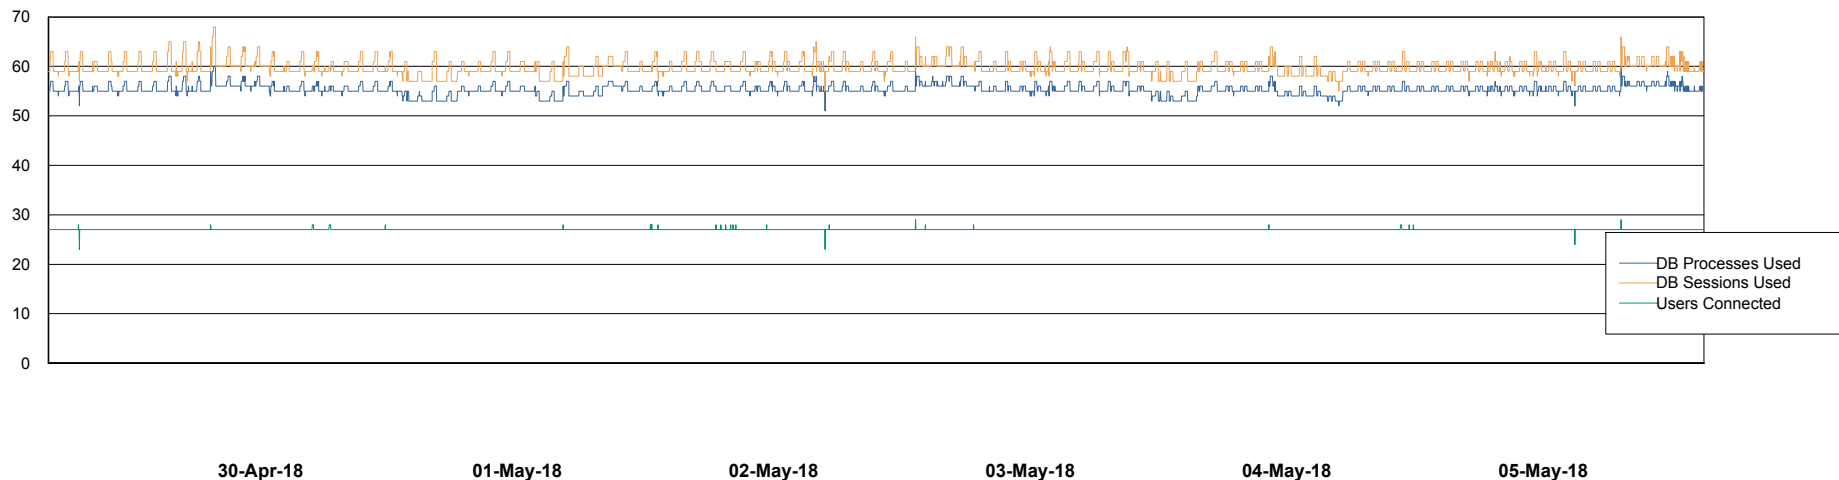

Database Performance CLODB_Test