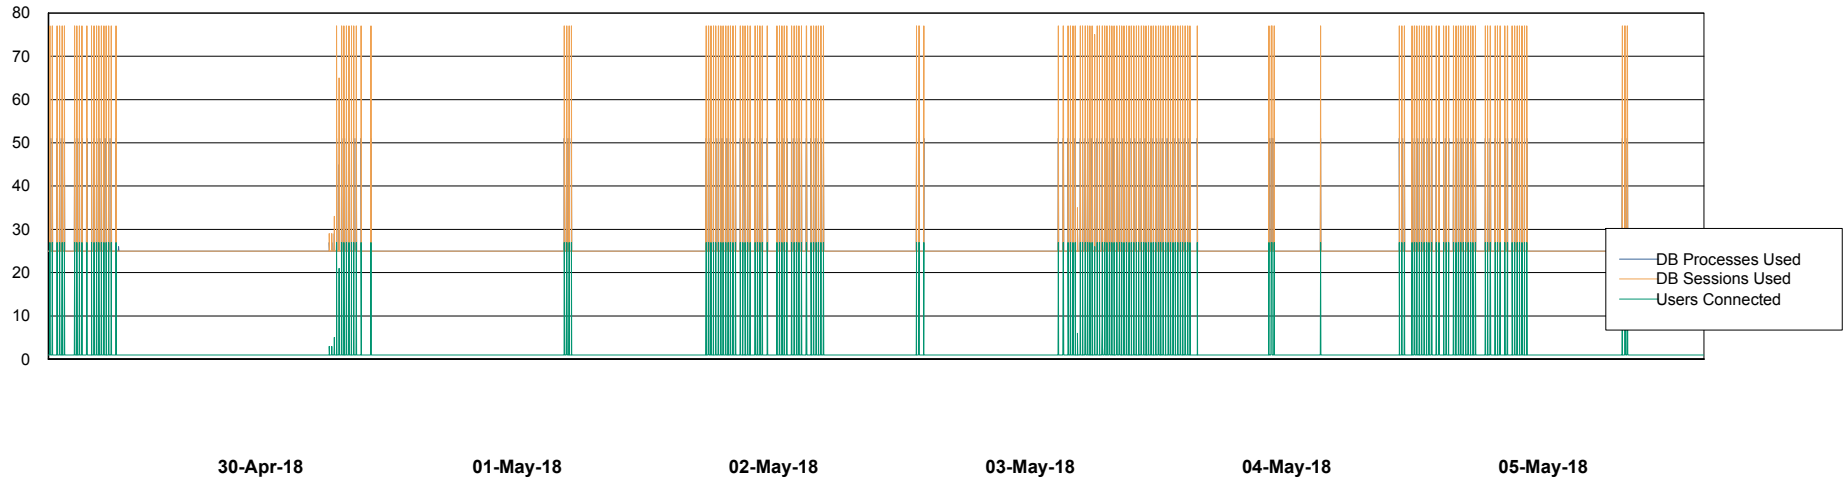

Database Performance CLODB_Standby