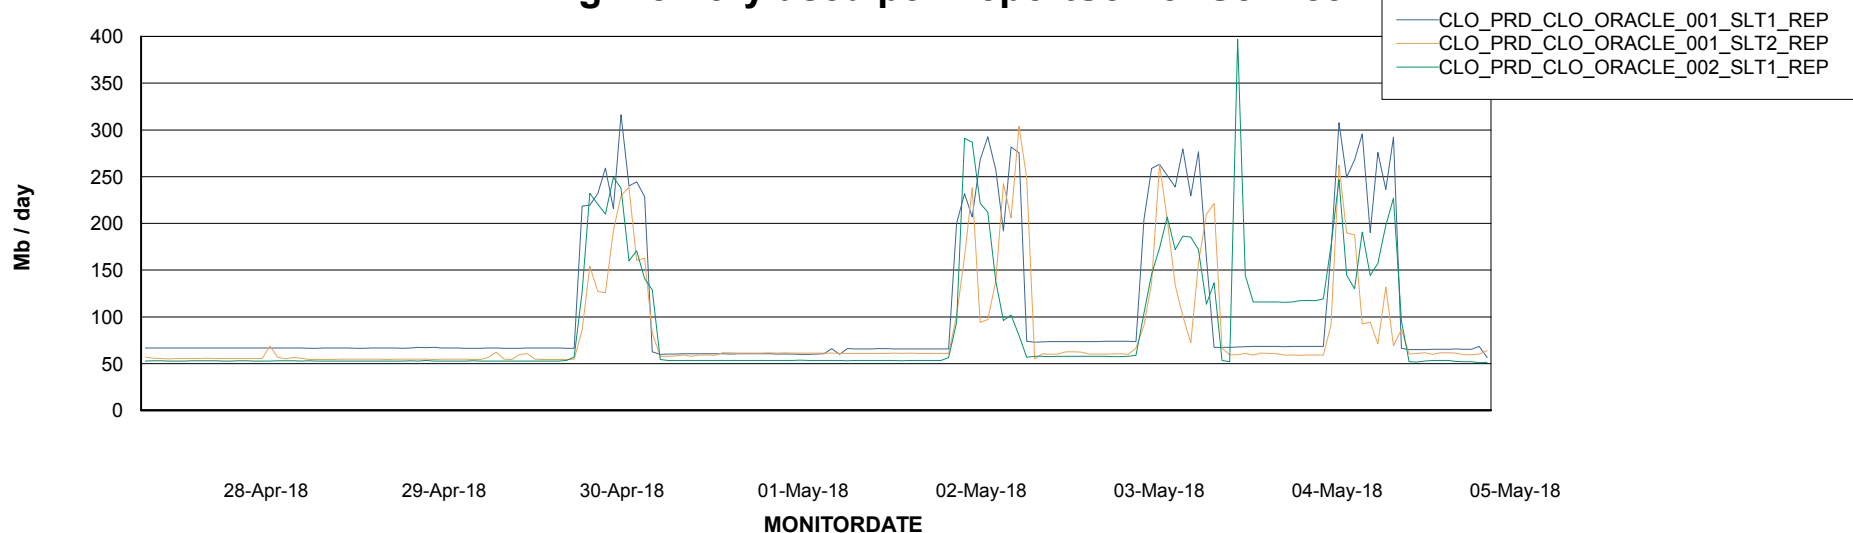

ABSSolute Application ReportServer Services

Avg memory used per ReportServer Service