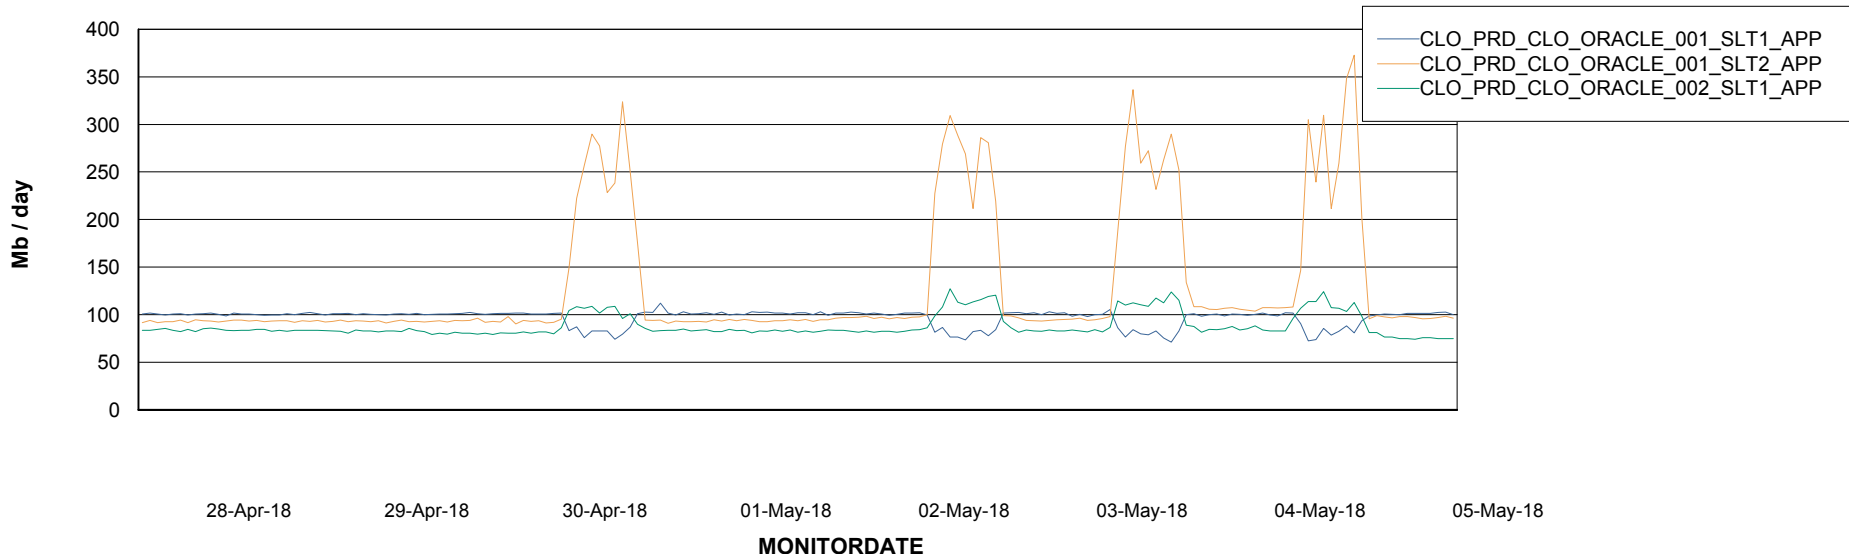

ABSSolute Application Server Services

Avg memory used per ABS Server Service