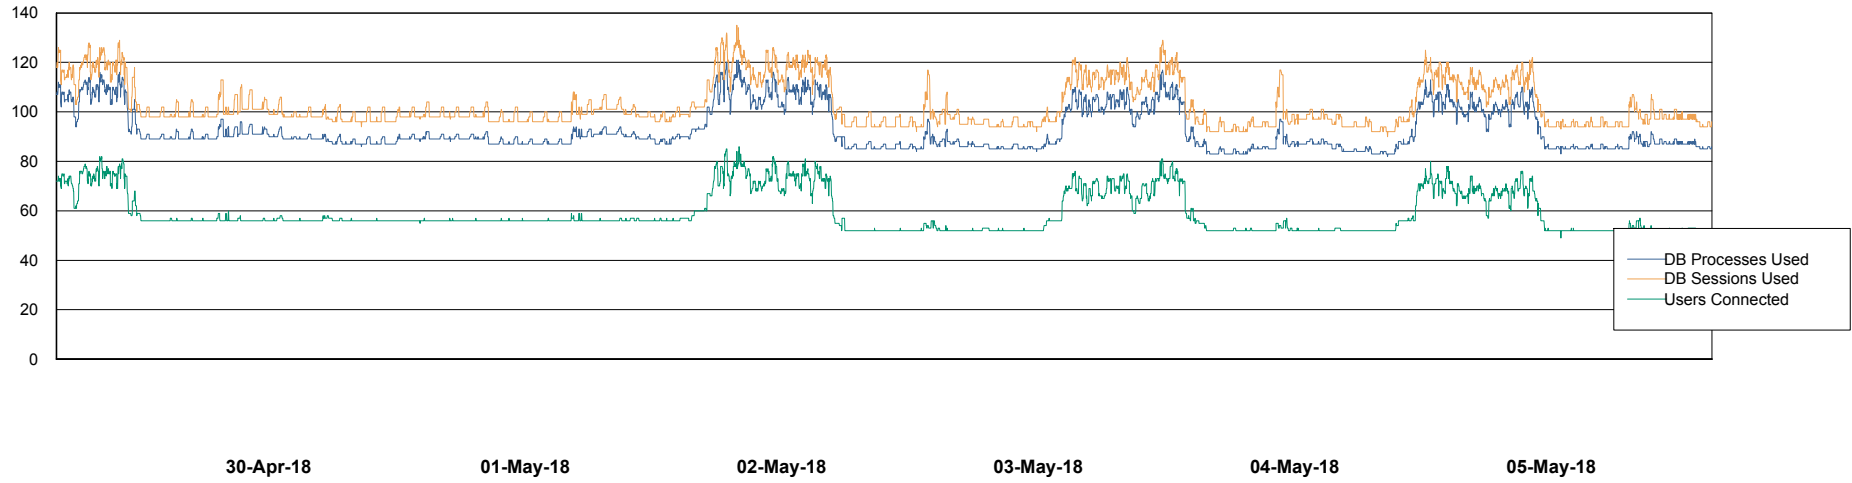

Database Performance CLODB_Production