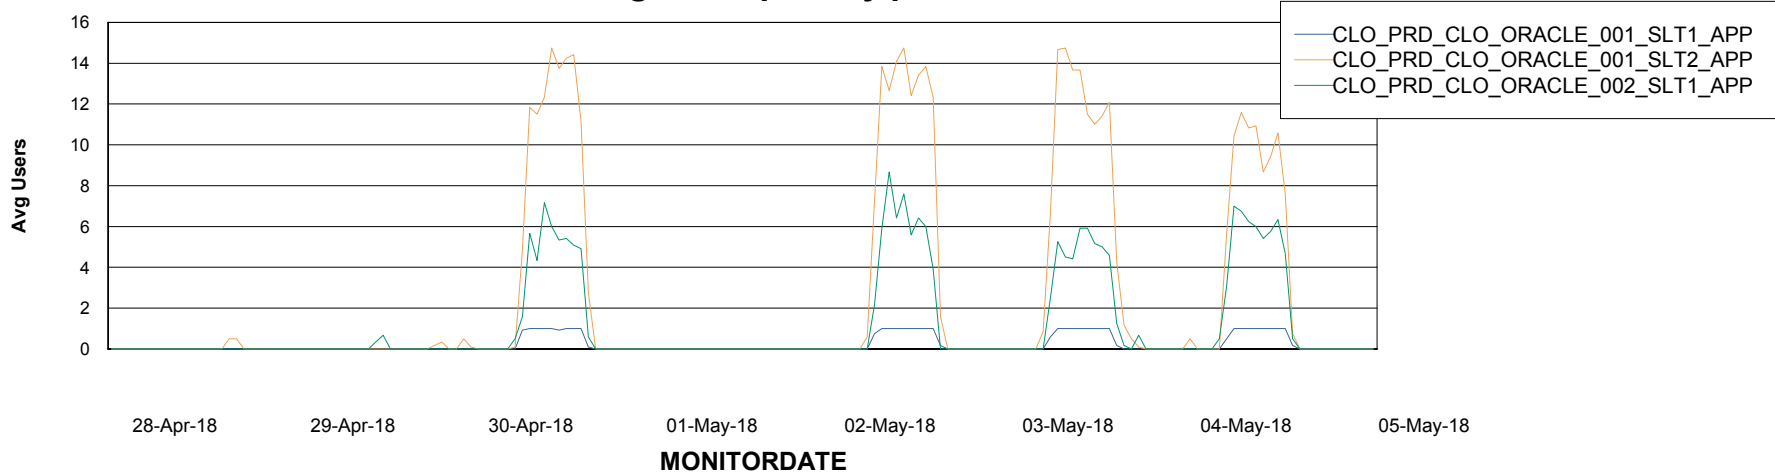

Avg users per day per ABS server