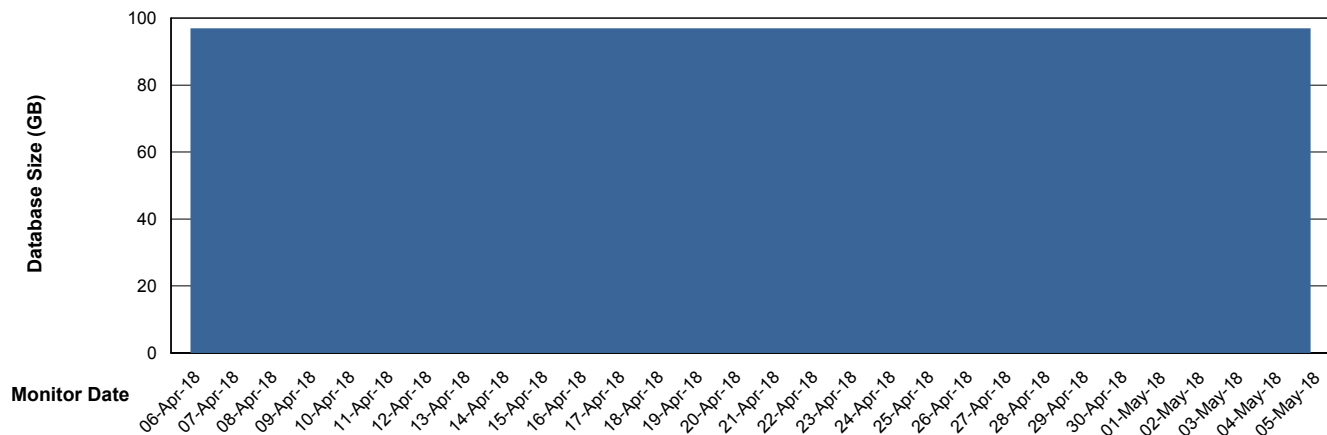

DATABASE SIZE CLODB_Test

Database growth over last month