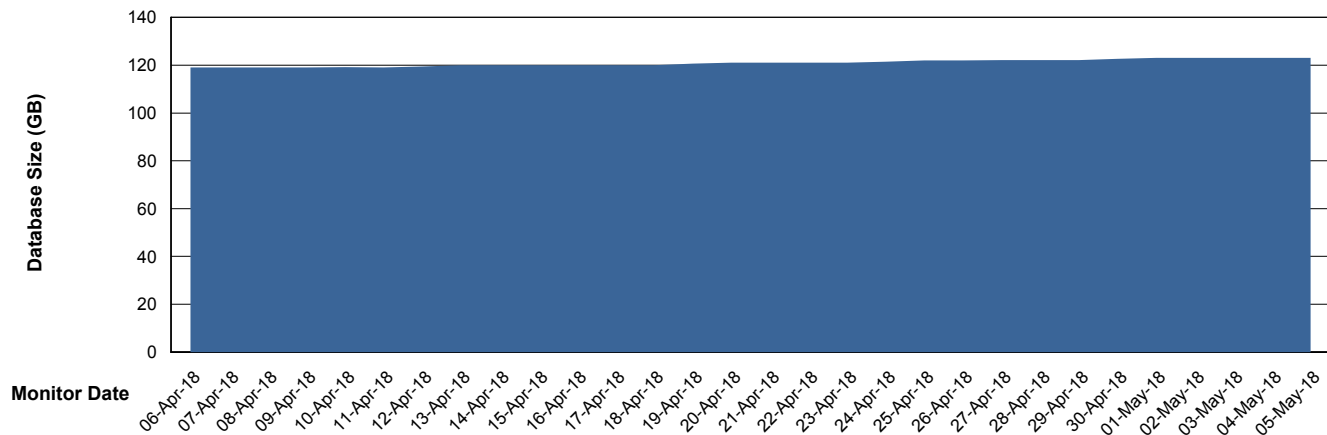

DATABASE SIZE CLODB_Production

Database growth over last month