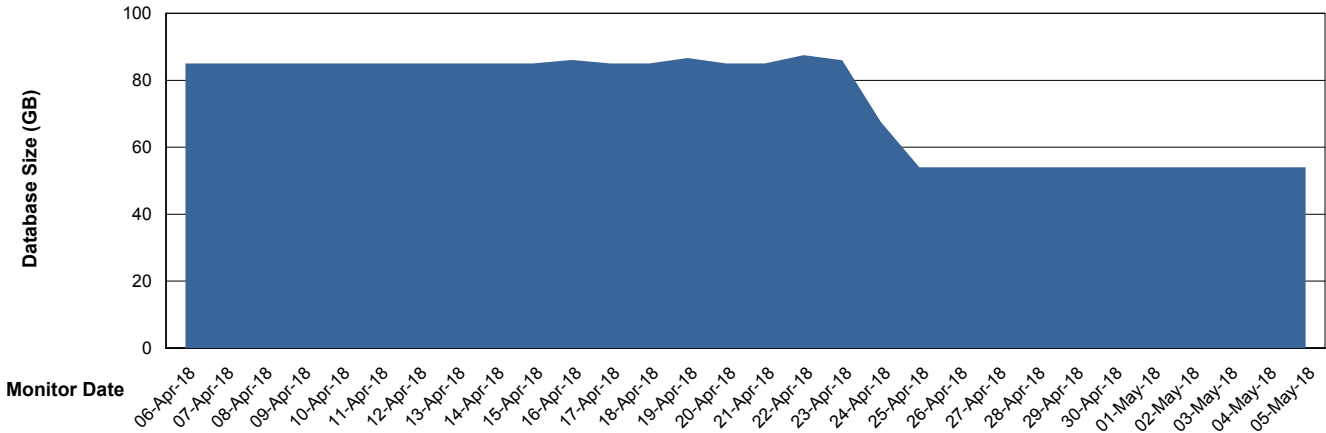

Weekly SLA Customer Report

Customer BOH_Production
Database ID 55

Database Performance BOHABS01_DB_Primary

Weekly SLA Customer Report

Customer BOH_Production
Database ID 55

Database Performance BOHABS02_DB_Standby

Weekly SLA Customer Report

Customer BOH_Production
 Database ID 55

DATABASE SIZE BOHABS01_DB_Primary

Database growth over last month

Database Tablespace BOHABS01_DB_Primary

Date	Tablespace Name	Filesize (Gb)	Usedsize (Gb)	Percentage free
05-May-18	ABSDATA	48	23	52
	INDX	44	29	34
04-May-18	ABSDATA	48	23	52
	INDX	44	29	34
03-May-18	ABSDATA	48	23	52
	INDX	44	29	34
02-May-18	ABSDATA	48	23	52
	INDX	44	29	34
01-May-18	ABSDATA	48	23	52
	INDX	44	29	34
30-Apr-18	ABSDATA	48	23	52
	INDX	44	29	34
29-Apr-18	ABSDATA	48	22	54
	INDX	44	29	34