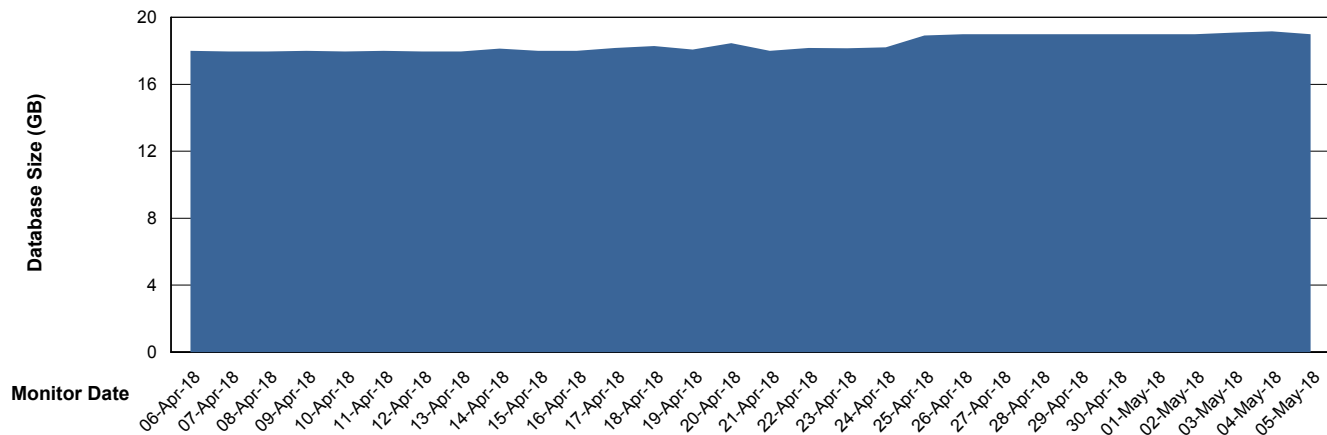

Customer BGG_Production
Database ID 58

Database Performance BGGDB_Standby

Weekly SLA Customer Report

Customer BGG_Production
 Database ID 58

DATABASE SIZE BGGDB_BI

Database growth over last month

DATABASE SIZE BGGDB_Production