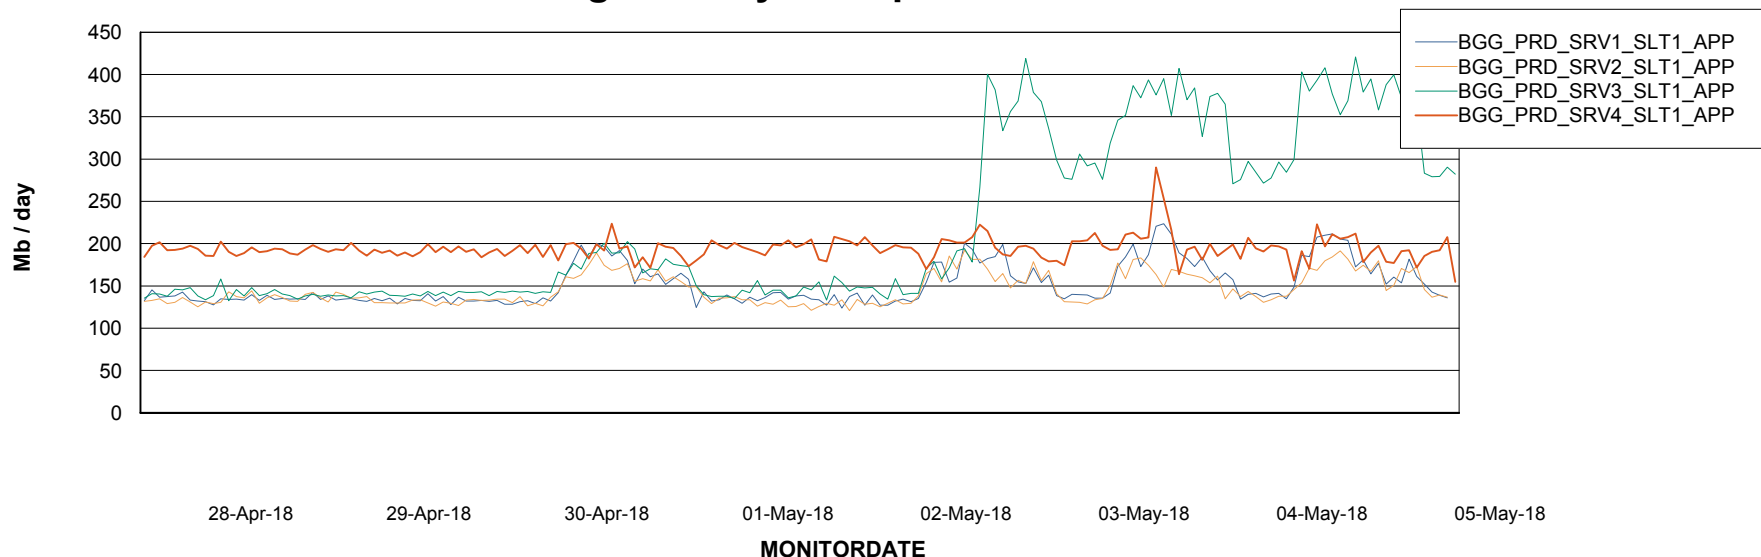

ABSSolute Application Server Services

Avg memory used per ABS Server Service