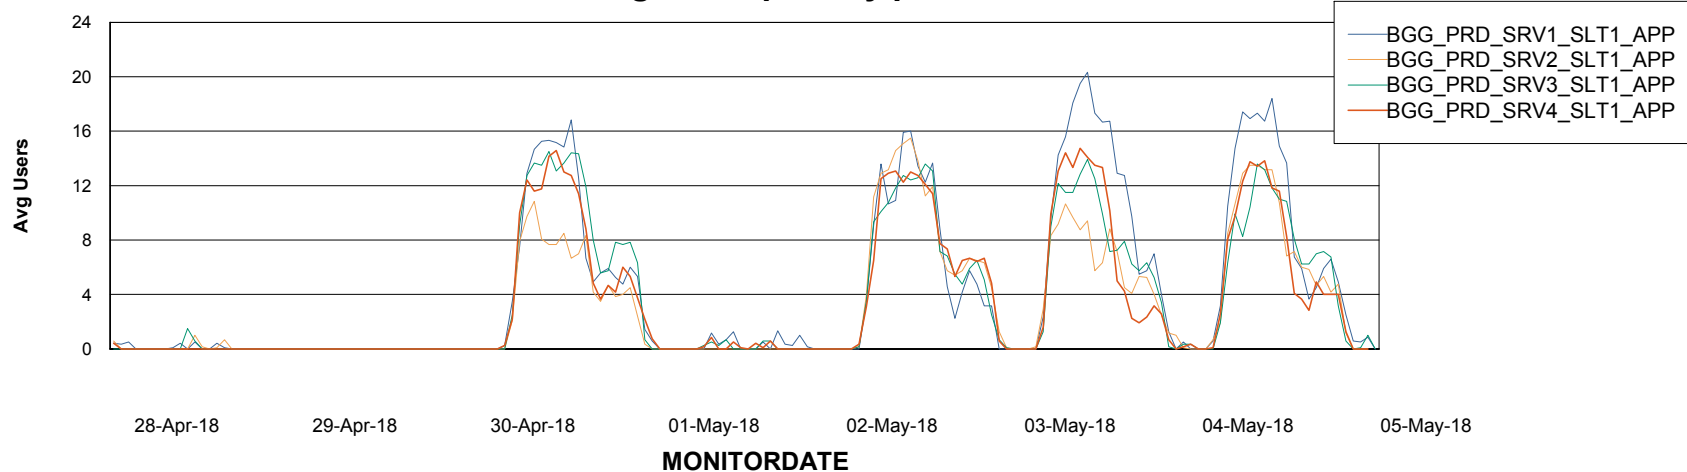

Avg users per day per ABS server