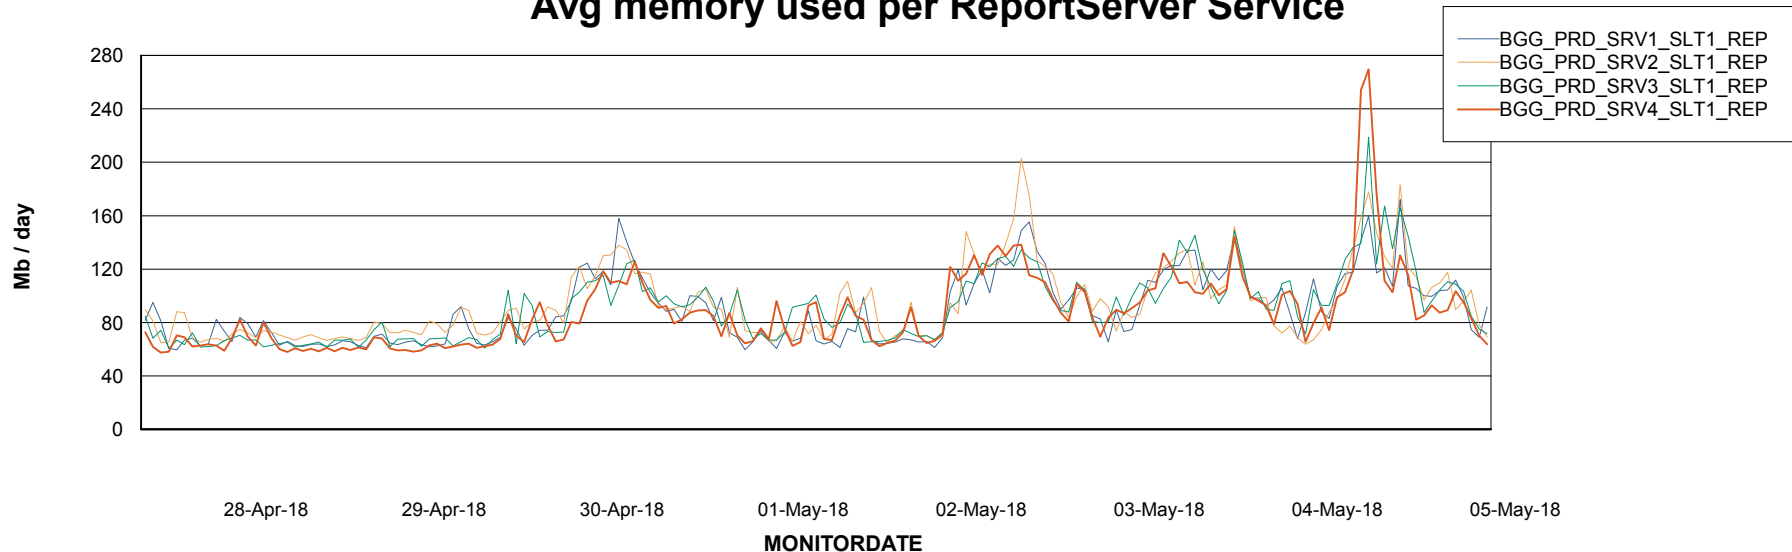

Avg memory used per ABS Server Service

Avg users per day per ABS server

Weekly SLA Customer Report

Customer BGG_Production
Database ID 58

ABSSolute Application ReportServer Services

Avg memory used per ReportServer Service