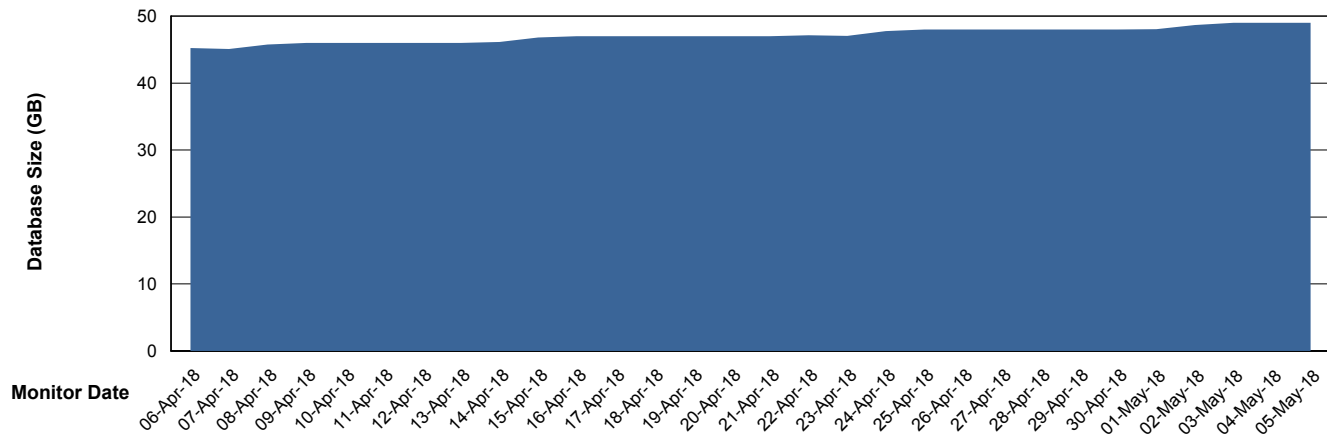

Customer BGG_Production
Database ID 58

Database Performance BGGDB_Standby

Weekly SLA Customer Report

Customer BGG_Production
 Database ID 58

DATABASE SIZE BGGDB_BI

Database growth over last month

DATABASE SIZE BGGDB_Production

Database growth over last month

Weekly SLA Customer Report

Customer BGG_Production
Database ID 58

Database Tablespace		BGGDB_BI		
Date	Tablespace Name	Filesize (Gb)	Usedsize (Gb)	Percentage free
05-May-18	ABSDATA	12	9	25
	INDX	11	9	18
04-May-18	ABSDATA	12	9	25
	INDX	11	9	18
03-May-18	ABSDATA	10	9	10
	INDX	11	9	18
02-May-18	ABSDATA	10	8	20
	INDX	11	9	18
01-May-18	ABSDATA	10	8	20
	INDX	11	9	18
30-Apr-18	ABSDATA	10	8	20
	INDX	11	9	18
29-Apr-18	ABSDATA	10	8	20
	INDX	11	9	18