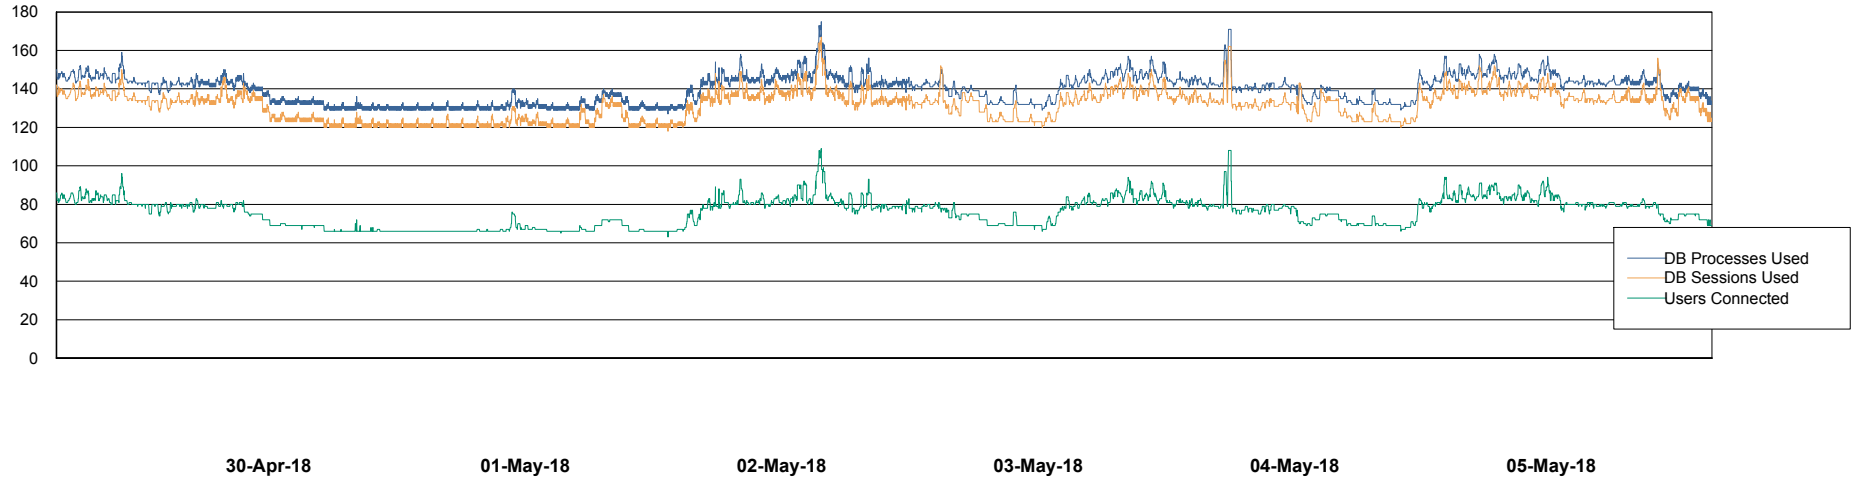

Weekly SLA Customer Report

Customer BGG_Production
Database ID 58

Database Performance BGGDB_BI

Weekly SLA Customer Report

Customer BGG_Production
Database ID 58

Database Performance BGGDB_Production

Weekly SLA Customer Report