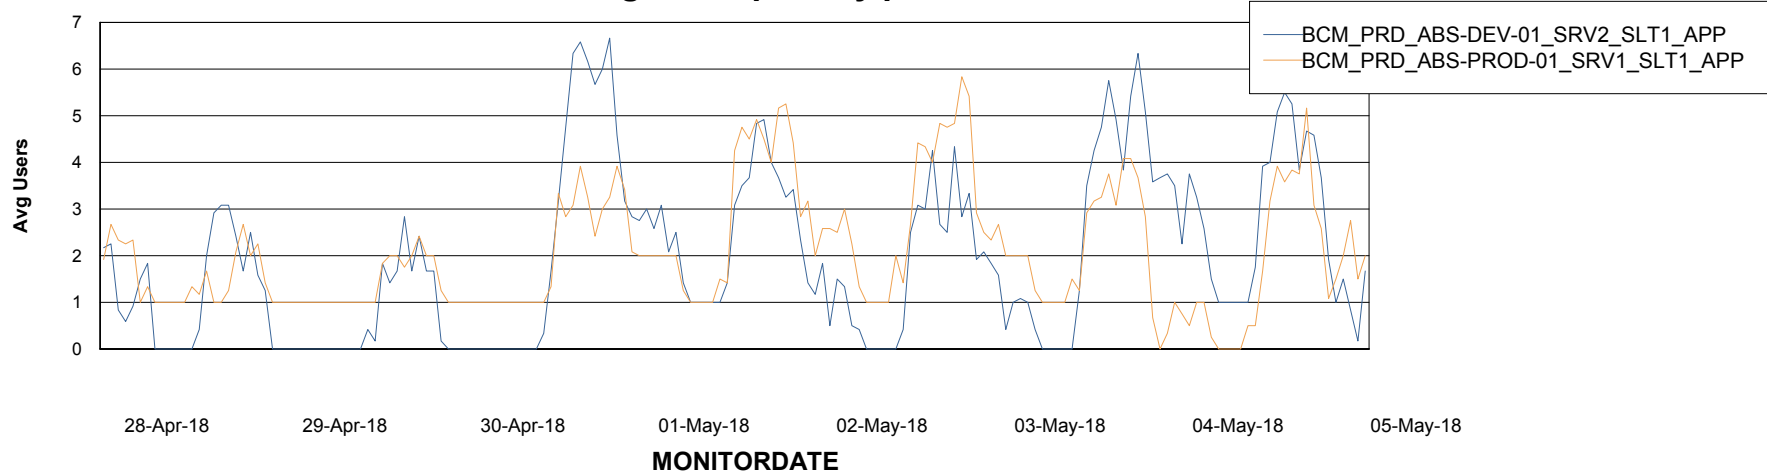

Avg users per day per ABS server