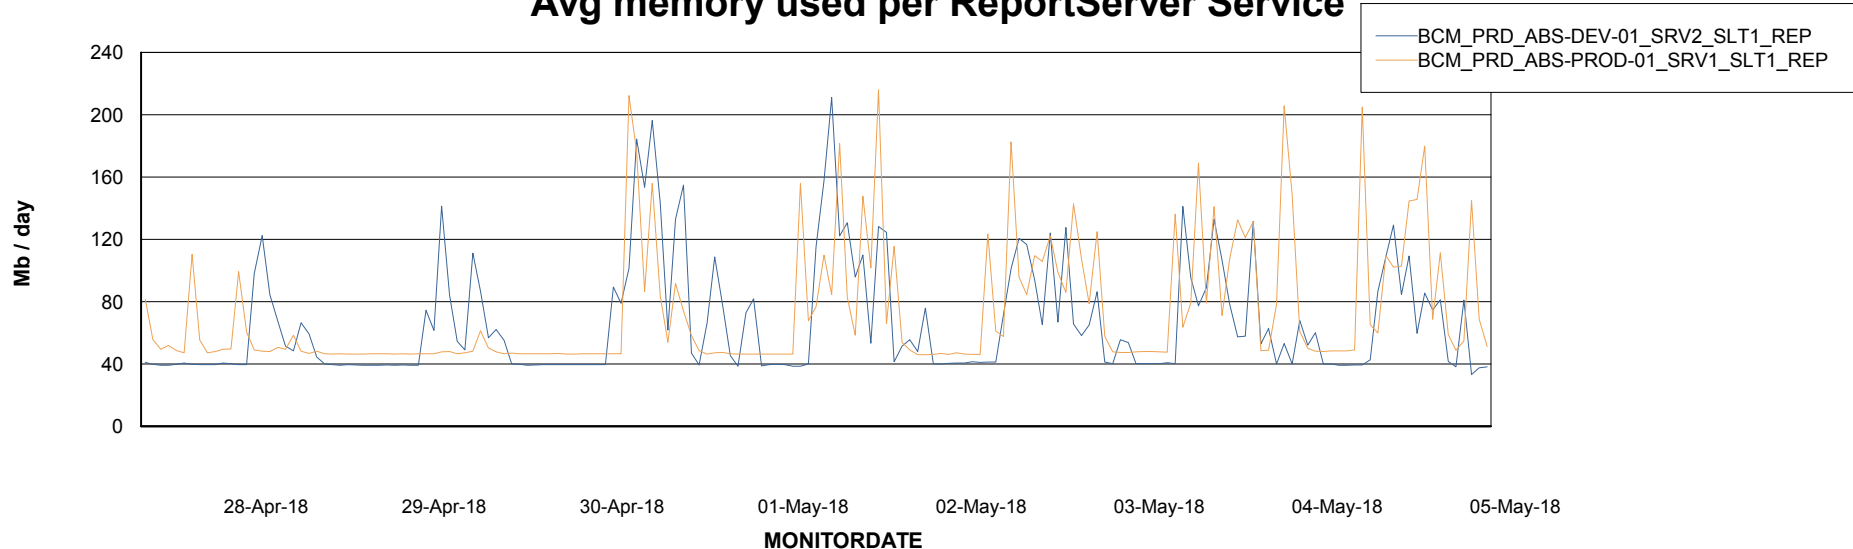

ABSSolute Application ReportServer Services

Avg memory used per ReportServer Service