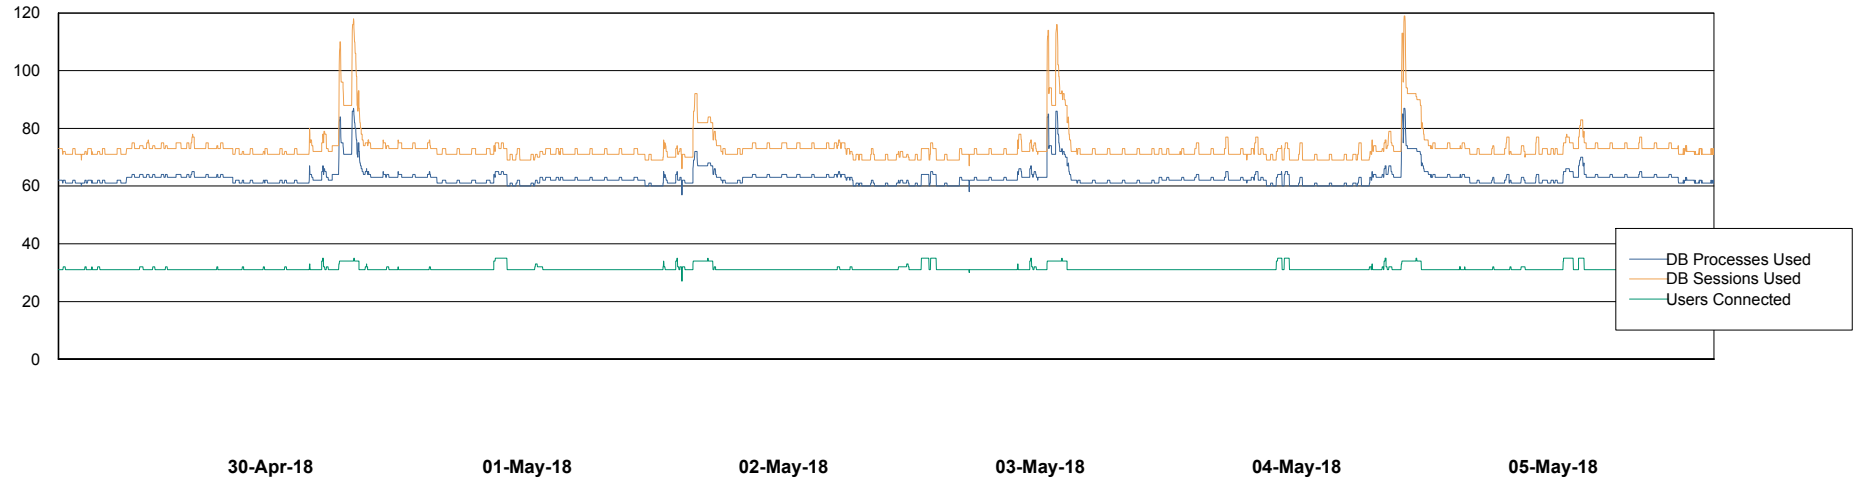

Database Performance BCMDB_ABS1 Production Database