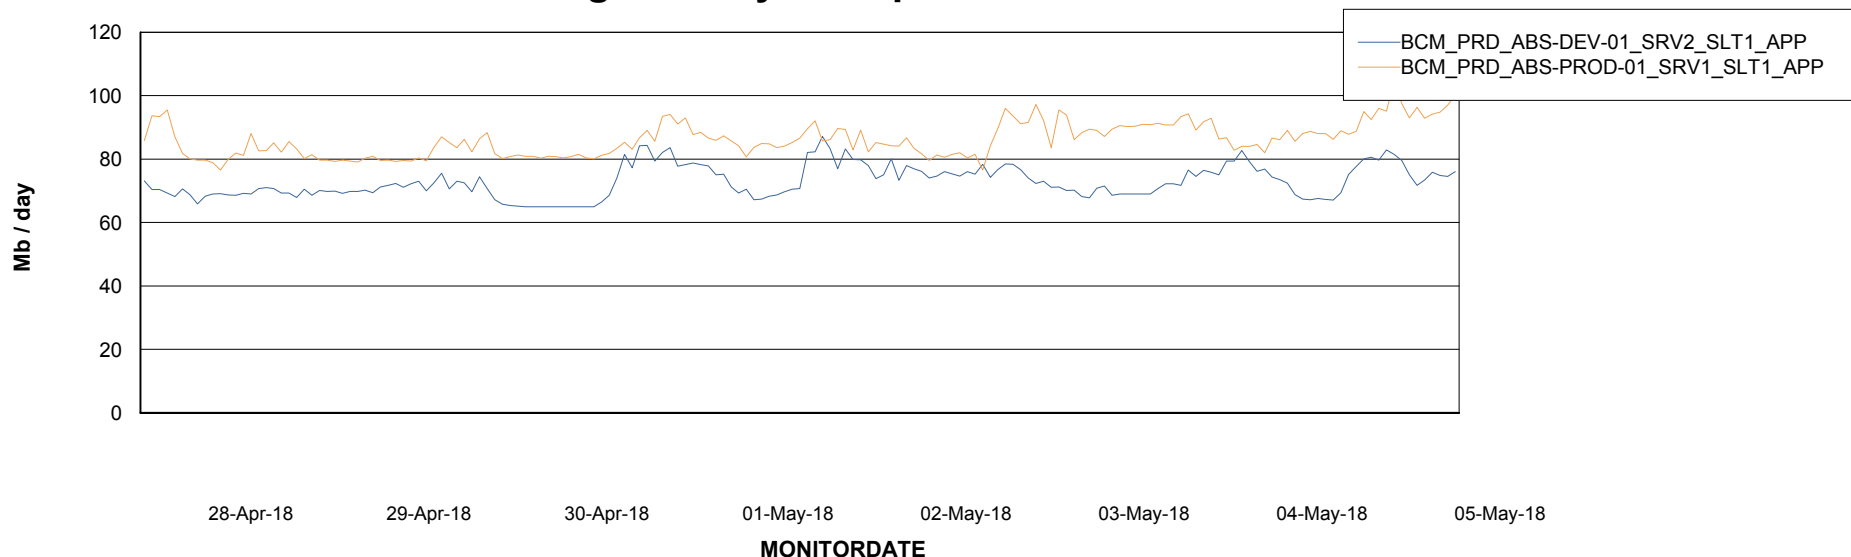

ABSSolute Application Server Services

Avg memory used per ABS Server Service