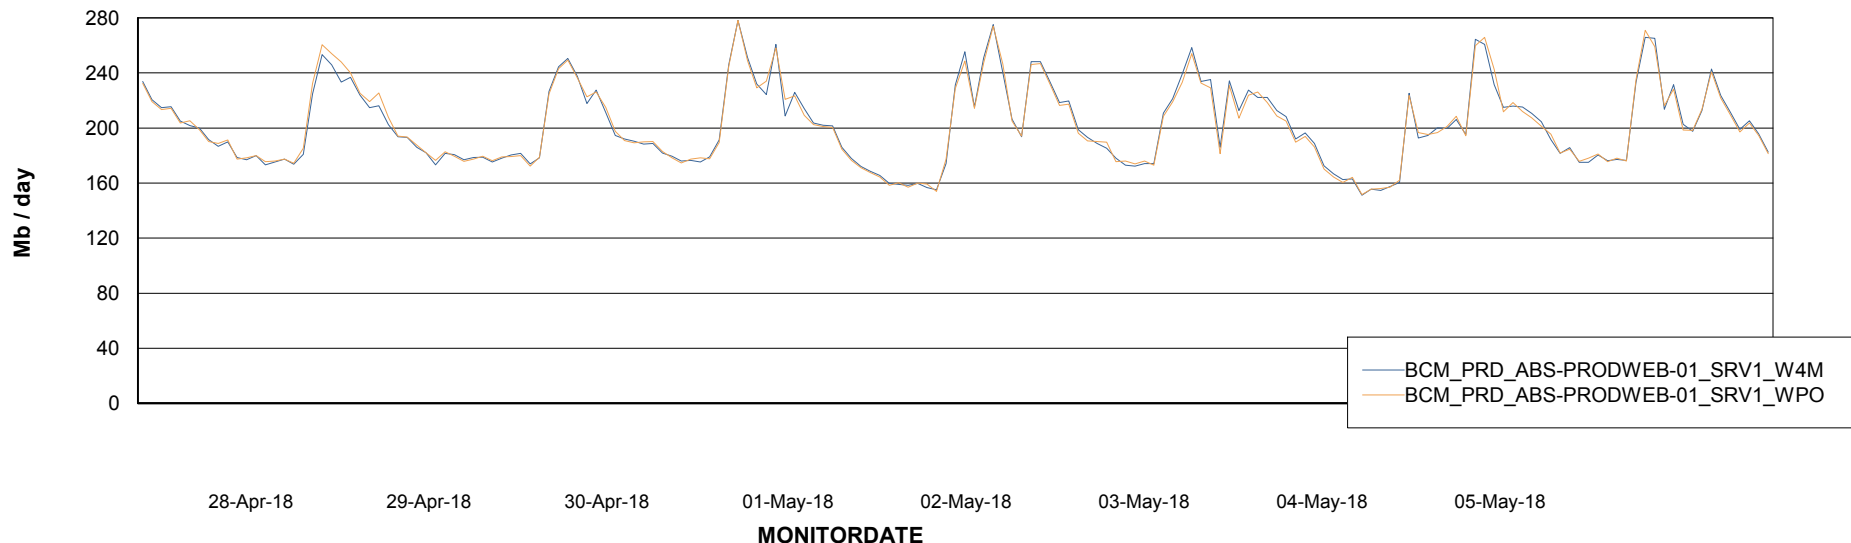

ABSSolute Web Component Services

Avg memory used per ABS Web component