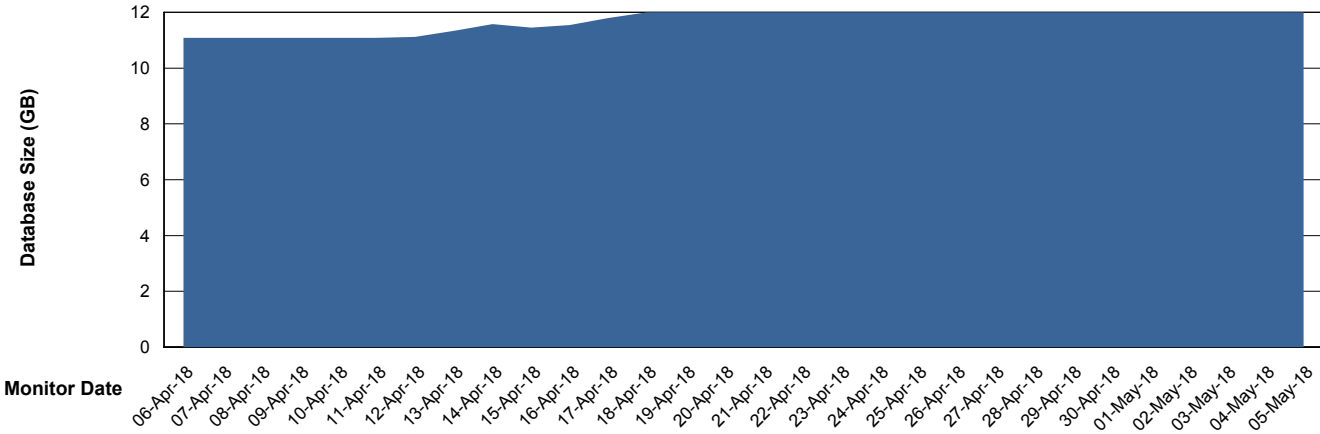

DATABASE SIZE BCMDB_ABS1 Production Database

Database growth over last month

Database Tablespace BCMDB_ABS1 Production Database

Date	Tablespace Name	Filesize (Gb)	Usedsize (Gb)	Percentage free
05-May-18	ABSDATA	5	3	40
	INDX	10	8	20
04-May-18	ABSDATA	5	3	40
	INDX	10	8	20
03-May-18	ABSDATA	5	3	40
	INDX	10	8	20
02-May-18	ABSDATA	5	3	40
	INDX	10	8	20
01-May-18	ABSDATA	5	3	40
	INDX	10	8	20
30-Apr-18	ABSDATA	5	3	40
	INDX	10	8	20
29-Apr-18	ABSDATA	5	3	40
	INDX	10	8	20