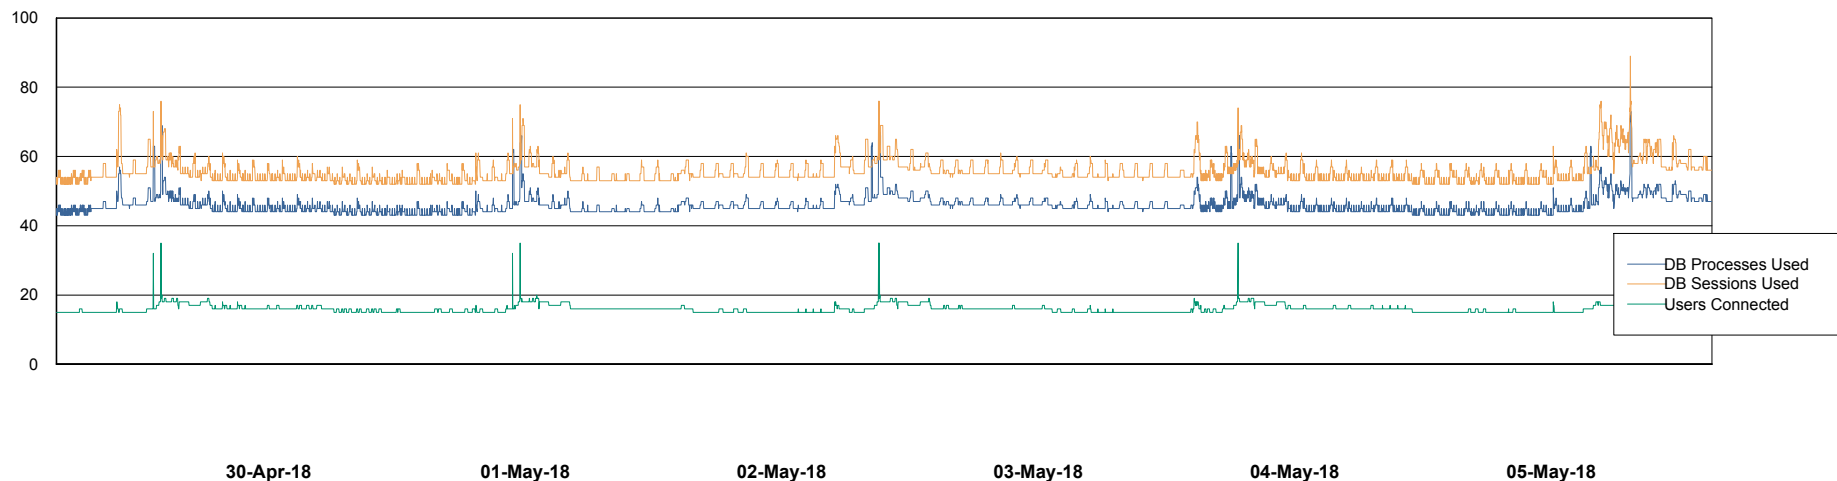

Database Performance AUJDB_BI