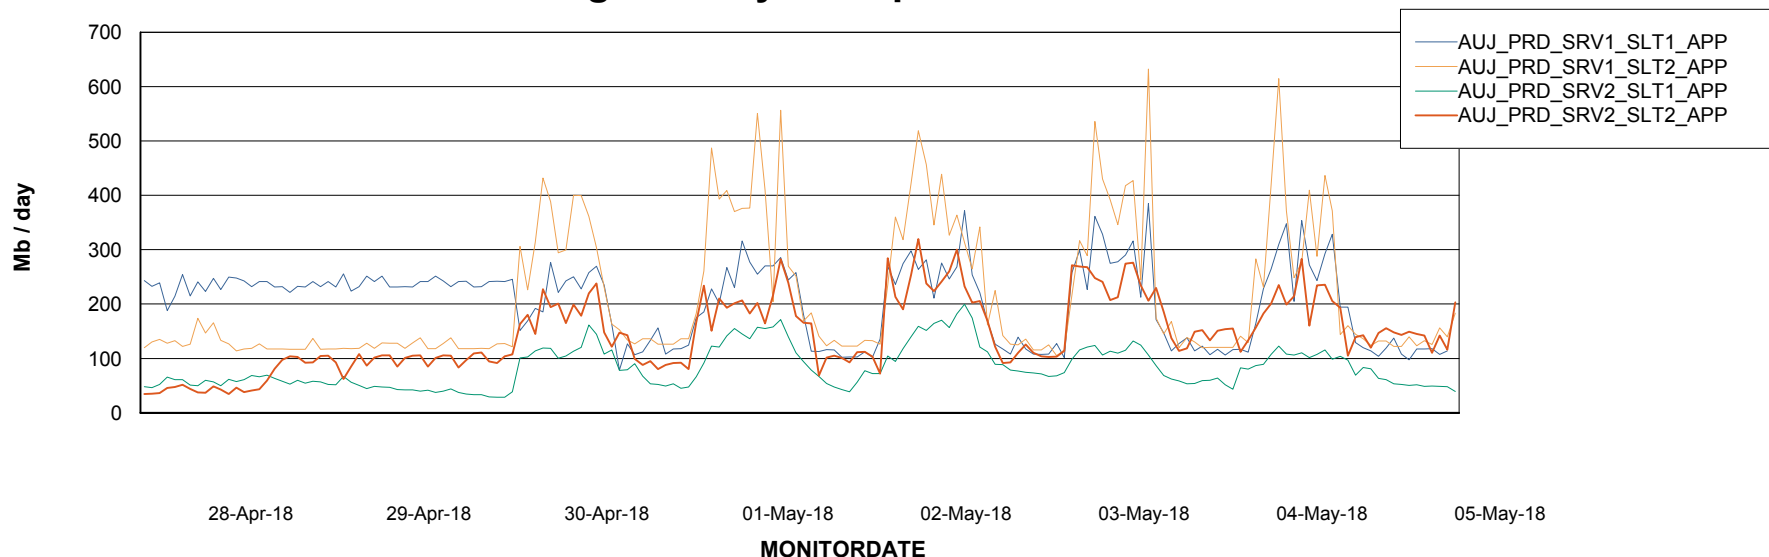

ABSSolute Application Server Services

Avg memory used per ABS Server Service