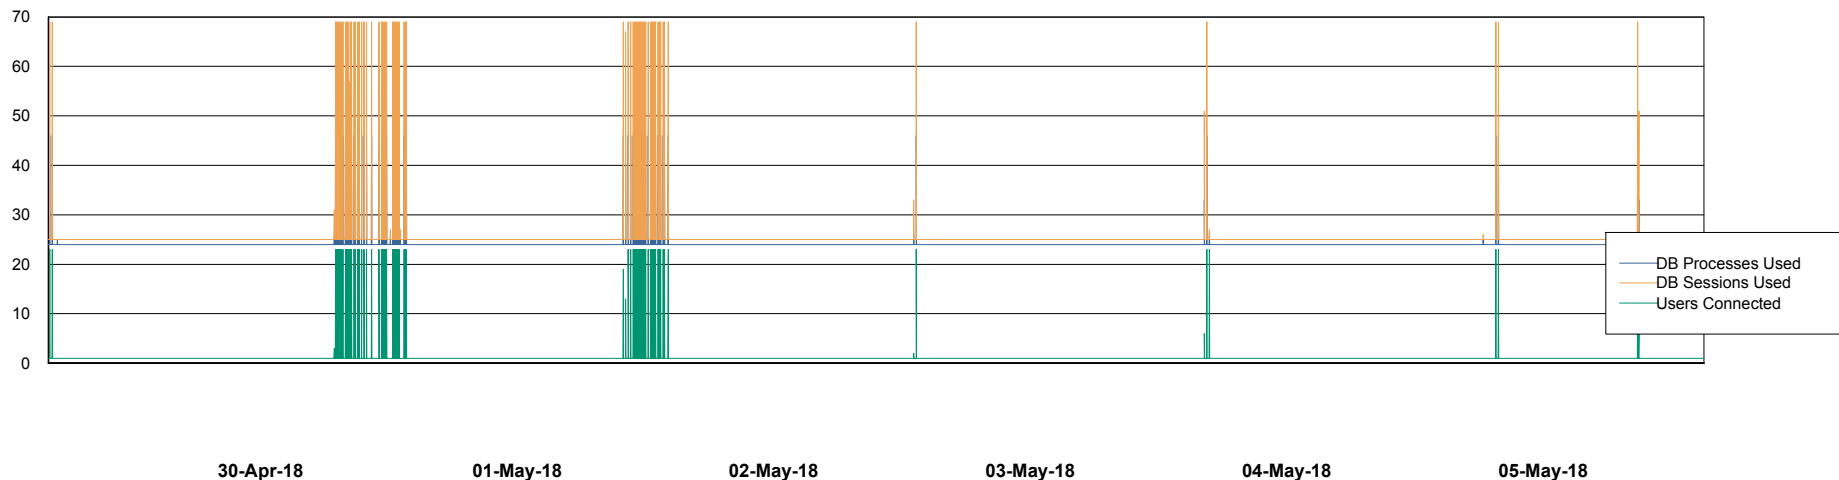

Database Performance AUJ_DB6_Standby2