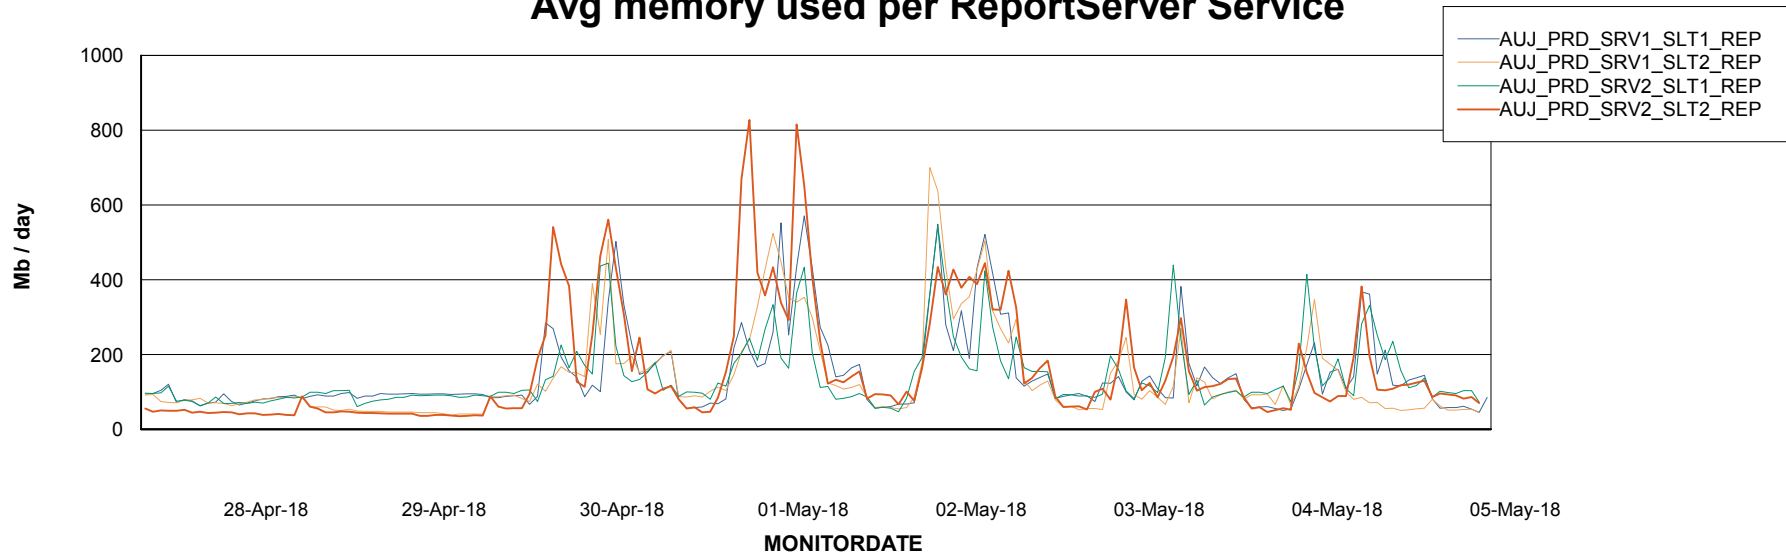

ABSolute Application ReportServer Services

Avg memory used per ReportServer Service