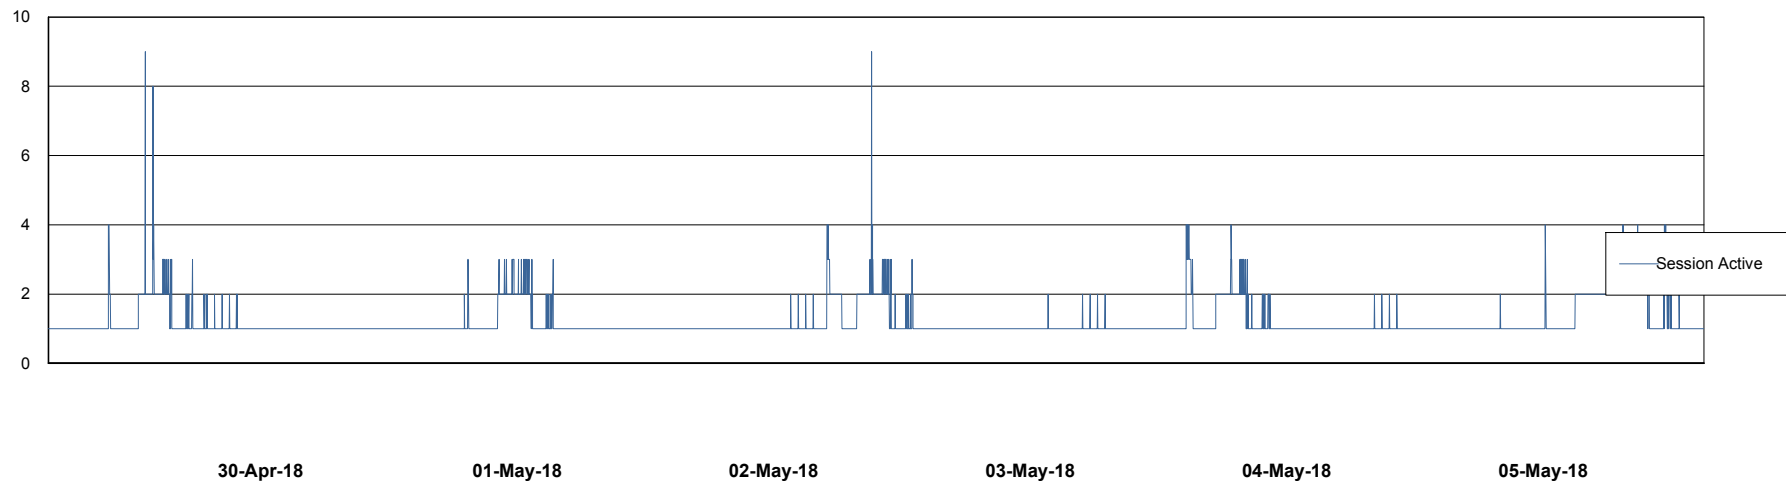

Database Performance AUJDB_BI