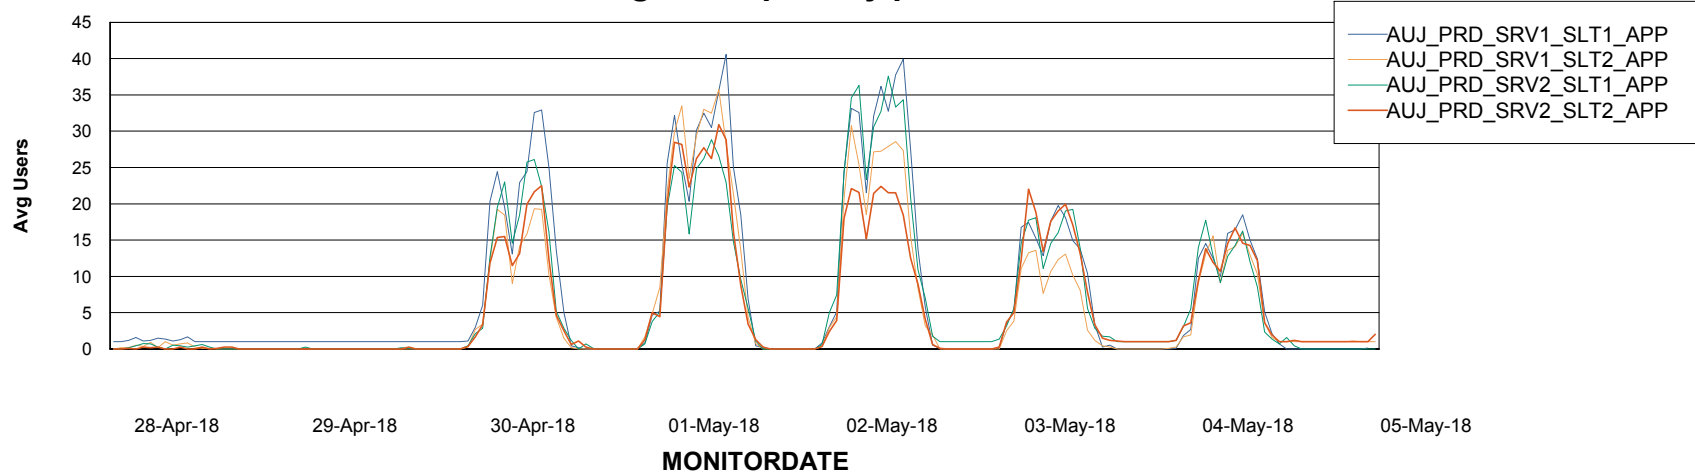

Avg users per day per ABS server