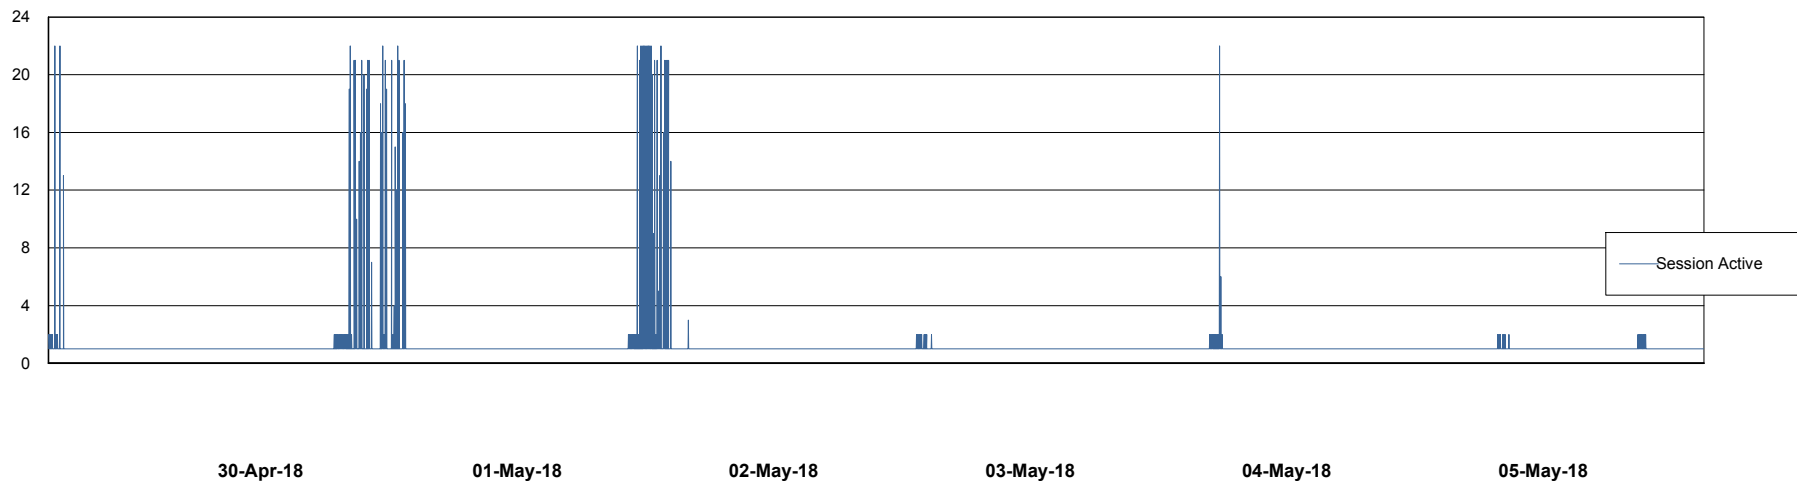

Database Performance AUJ_DB5_Standby