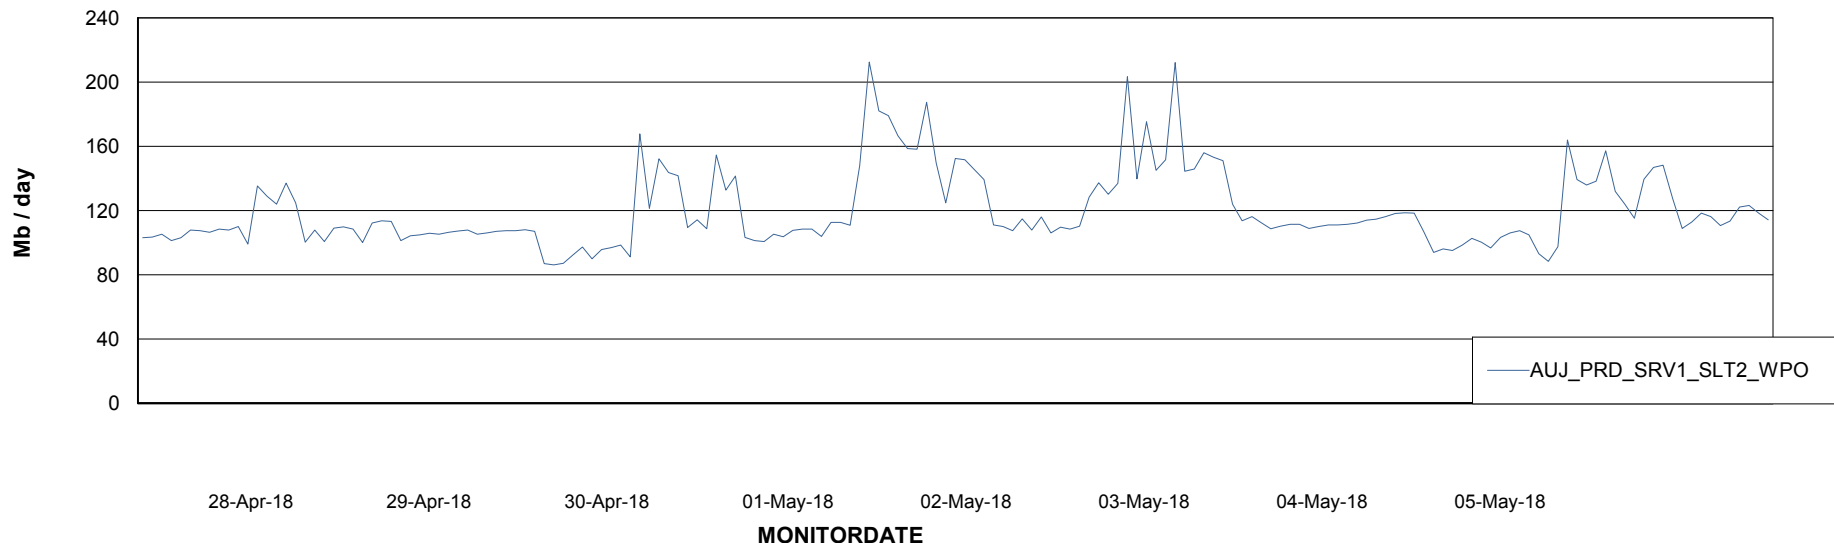

ABSSolute Web Component Services

Avg memory used per ABS Web component