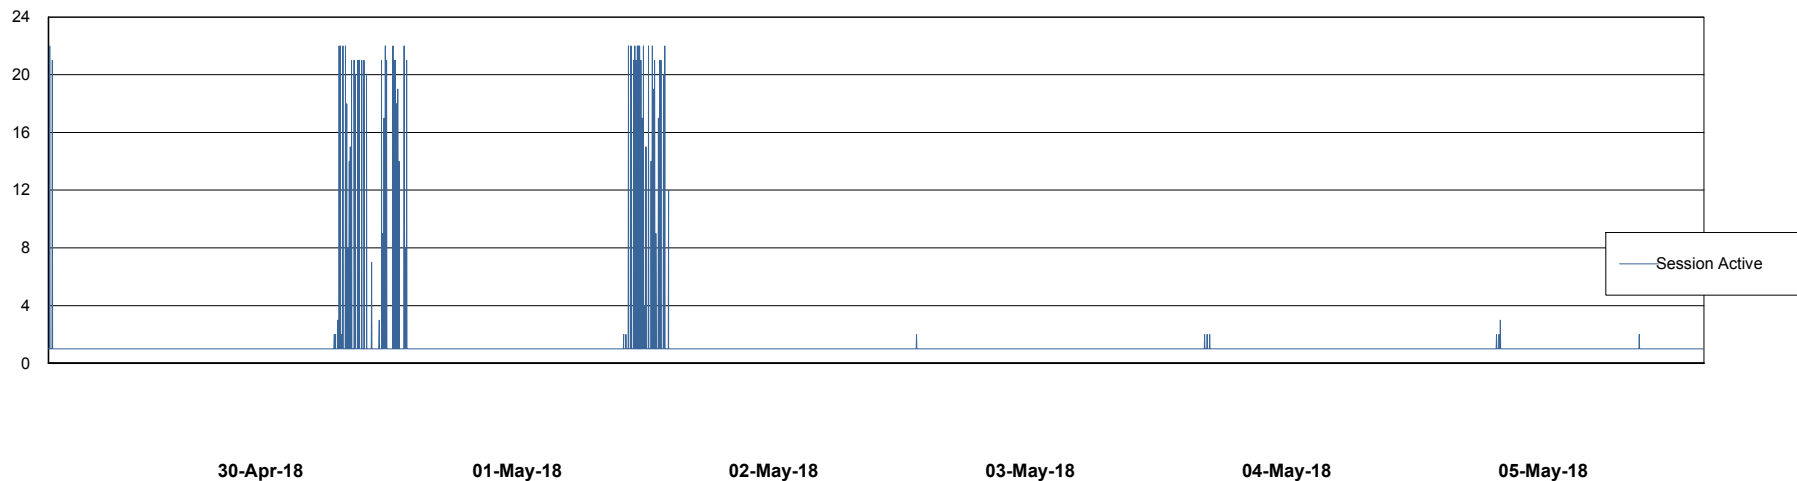

Database Performance AUJ_DB6_Standby2