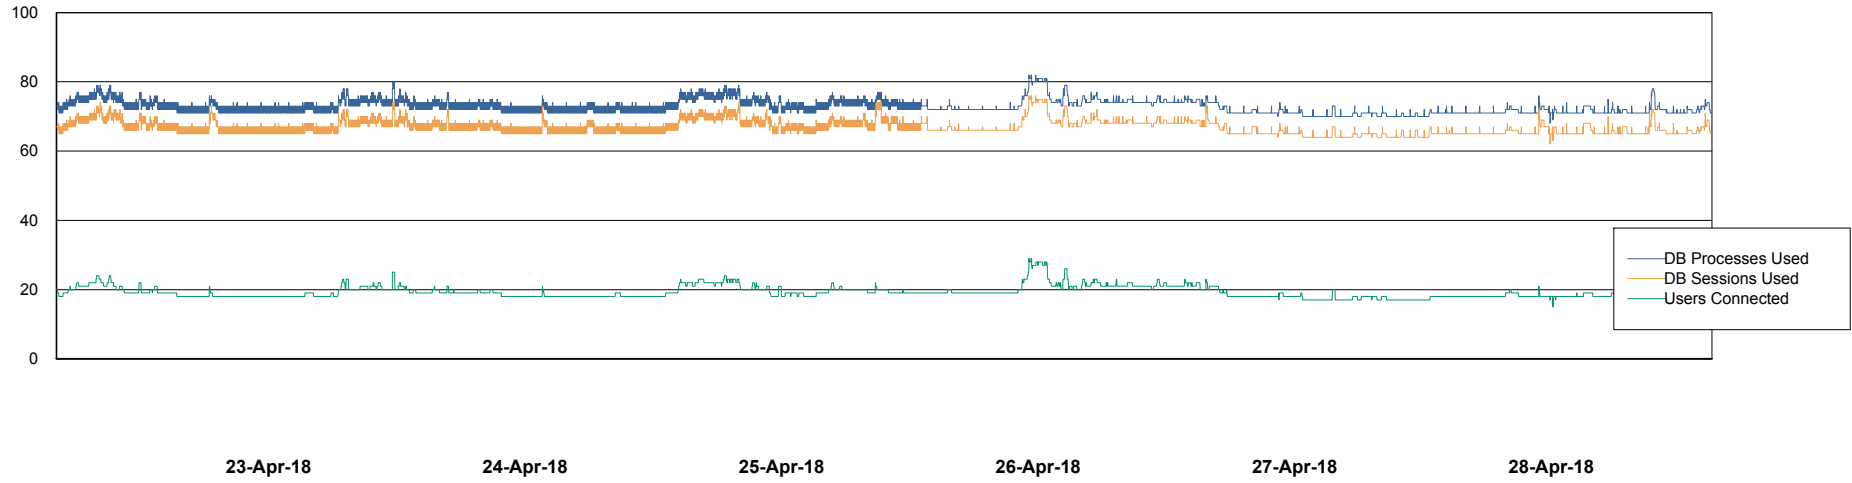

Harddisk Usage WBL_PRD_ORACLE2

	Free disk space on c: (%)	Total disk space on c: (Gb)	Free disk space on d: (%)	Total disk space on d: (Gb)	Free disk space on e: (%)	Total disk space on e: (Gb)	Free disk space on f: (%)	Total disk space on f: (Gb)
28-Apr-18	74	120	90	200	89	200	95	200
27-Apr-18	74	120	90	200	89	200	95	200
26-Apr-18	74	120	90	200	89	200	96	200
25-Apr-18	74	120	90	200	89	200	96	200
24-Apr-18	74	120	90	200	89	200	96	200
23-Apr-18	74	120	90	200	89	200	96	200
22-Apr-18	74	120	90	200	89	200	96	200

Weekly SLA Customer Report

Customer WBL_Production
Database ID 40

Database Performance WBLDB_Production

Weekly SLA Customer Report

Customer WBL_Production
Database ID 40

Database Performance WBLDB_Standby

Weekly SLA Customer Report