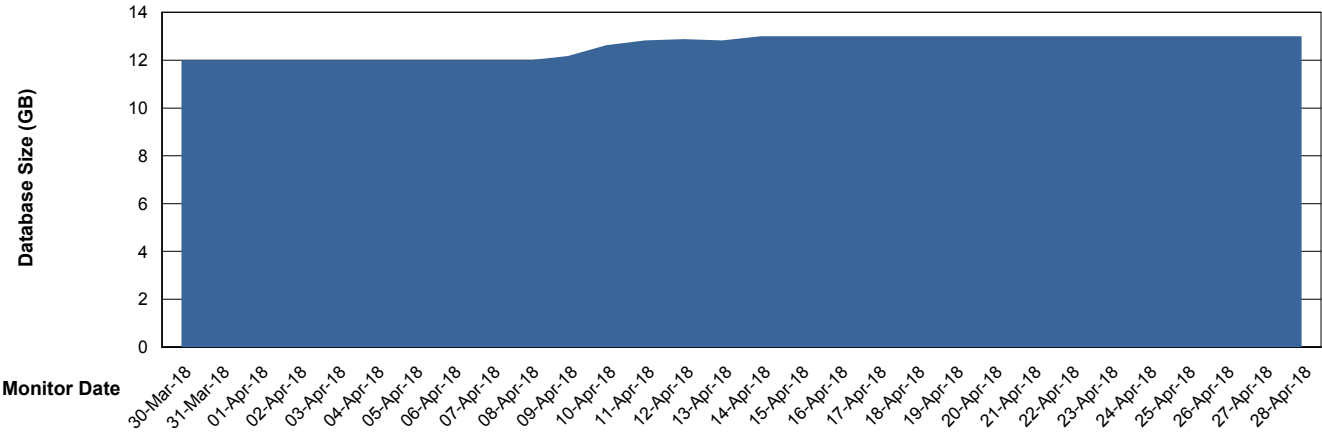

Weekly SLA Customer Report

Customer WBL_Production
Database ID 40

Database Performance WBLDB_Production

Weekly SLA Customer Report

Customer WBL_Production
Database ID 40

Database Performance WBLDB_Standby

Weekly SLA Customer Report

Customer WBL_Production
 Database ID 40

DATABASE SIZE WBLDB_Production

Database growth over last month

Database Tablespace WBLDB_Production

Date	Tablespace Name	Filesize (Gb)	Usedsize (Gb)	Percentage free
28-Apr-18	ABSDATA	6	5	17
	INDX	8	6	25
27-Apr-18	ABSDATA	6	5	17
	INDX	8	6	25
26-Apr-18	ABSDATA	6	5	17
	INDX	8	6	25
25-Apr-18	ABSDATA	6	5	17
	INDX	8	6	25
24-Apr-18	ABSDATA	6	5	17
	INDX	8	6	25
23-Apr-18	ABSDATA	6	5	17
	INDX	8	6	25
22-Apr-18	ABSDATA	6	5	17
	INDX	8	6	25