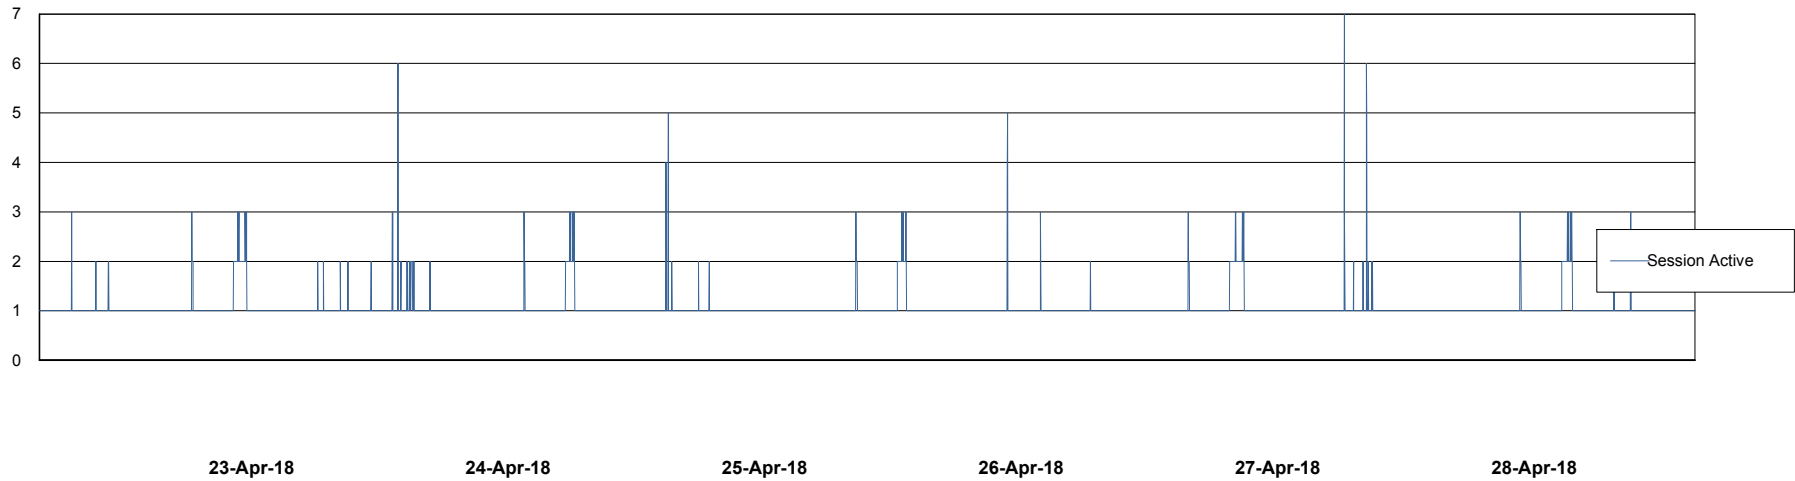

Database Performance VOSBIDB_Production