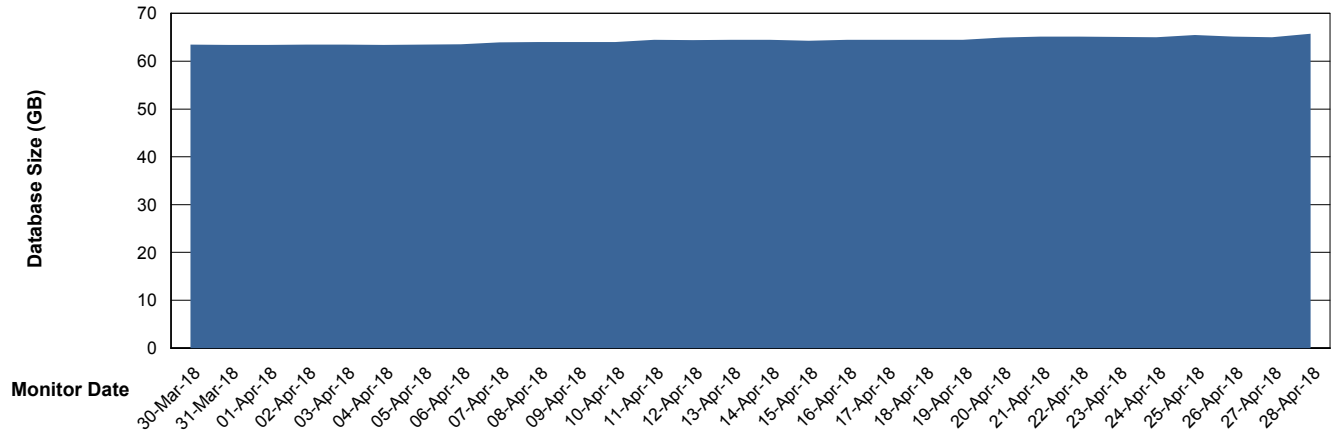

DATABASE SIZE VOSBIDB_Production

Database growth over last month