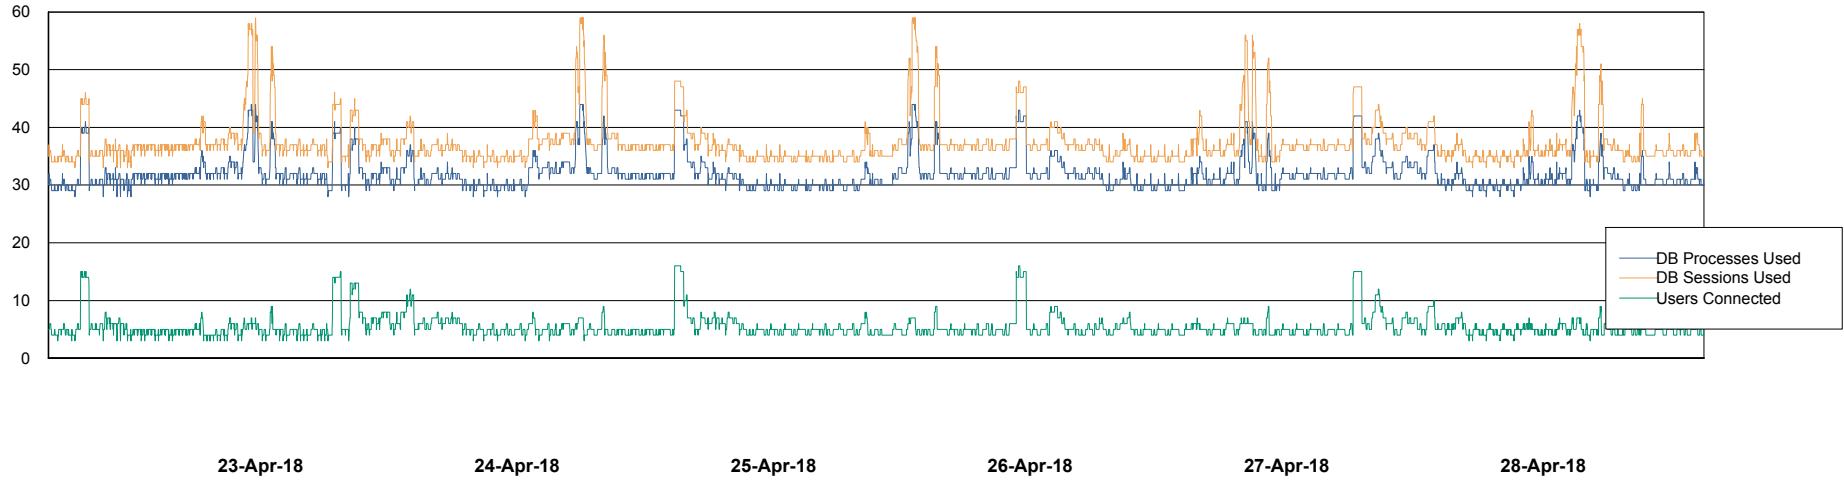

Database Performance VOSBIDB_Production