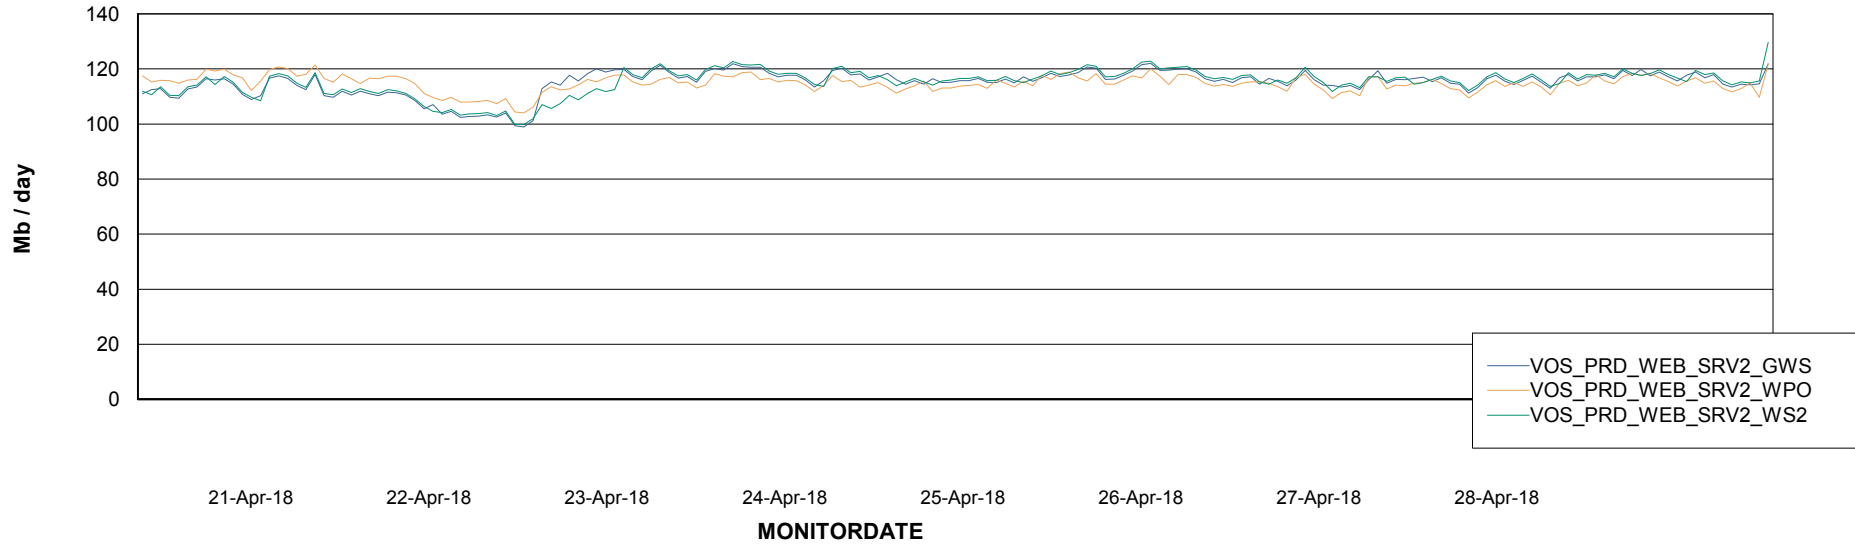

ABSolute Web Component Services

Avg memory used per ABS Web component