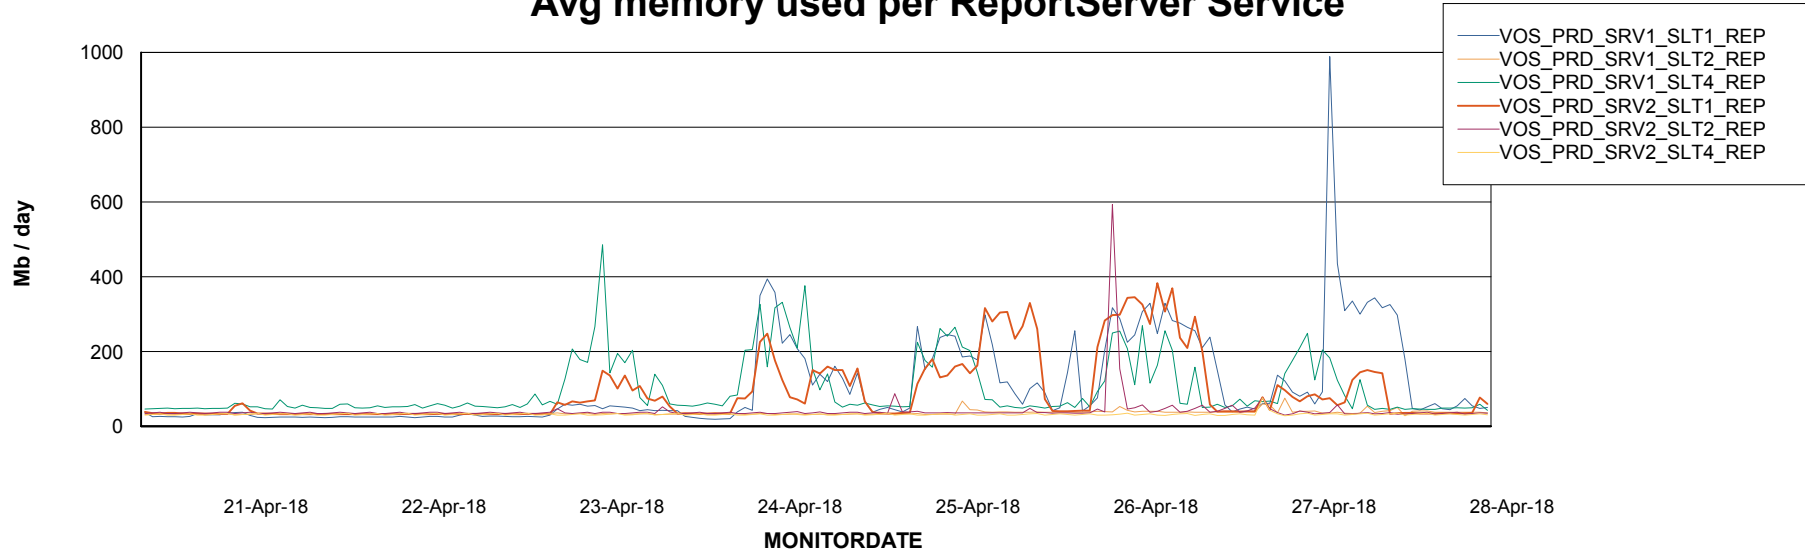

ABSSolute Application ReportServer Services

Avg memory used per ReportServer Service