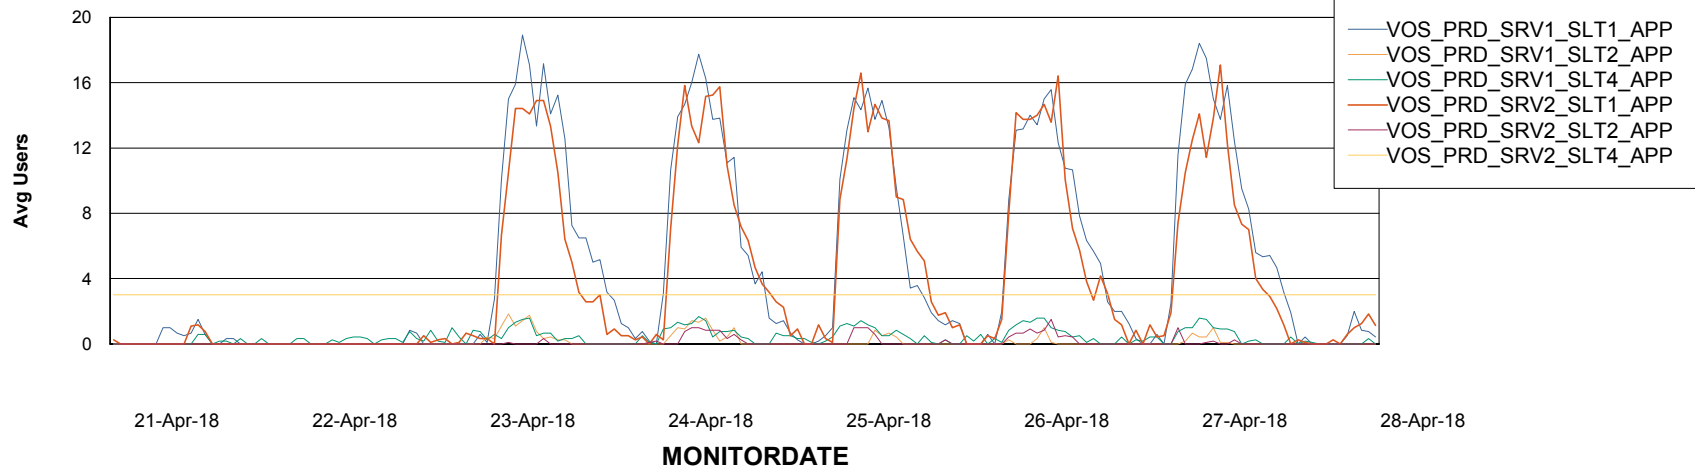

Avg users per day per ABS server