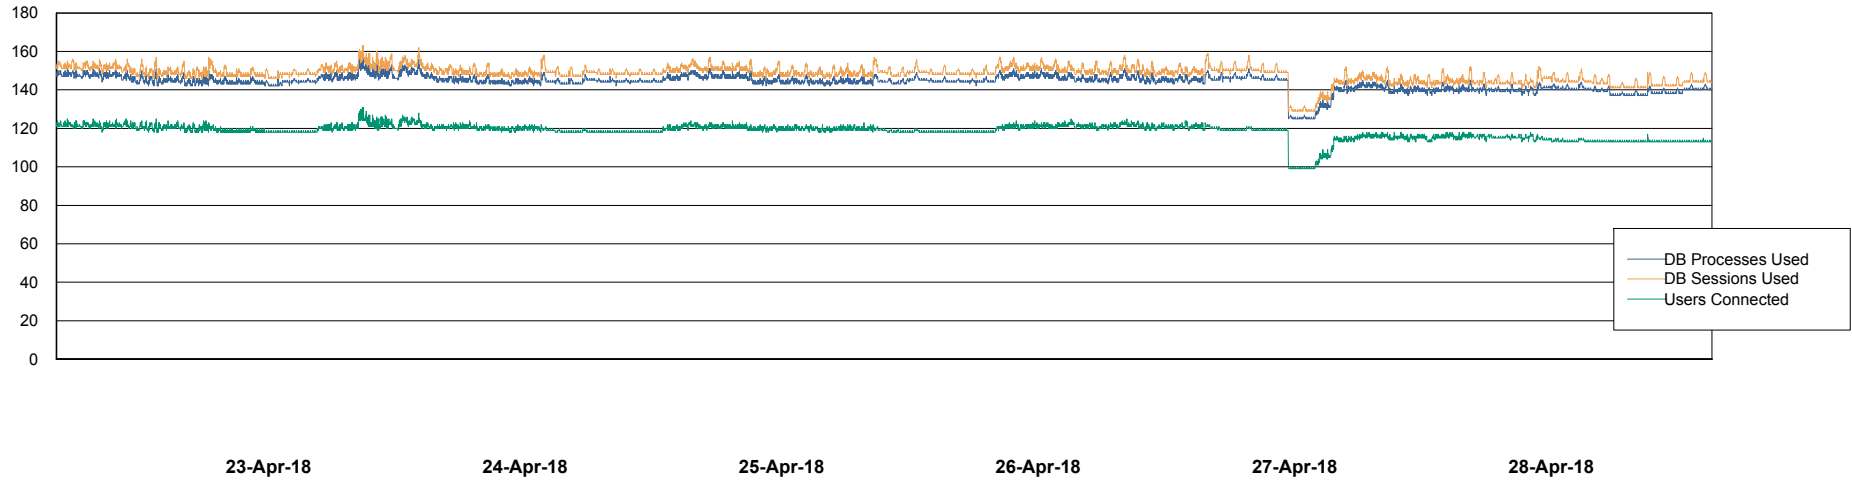

Database Performance VOSDB_Production