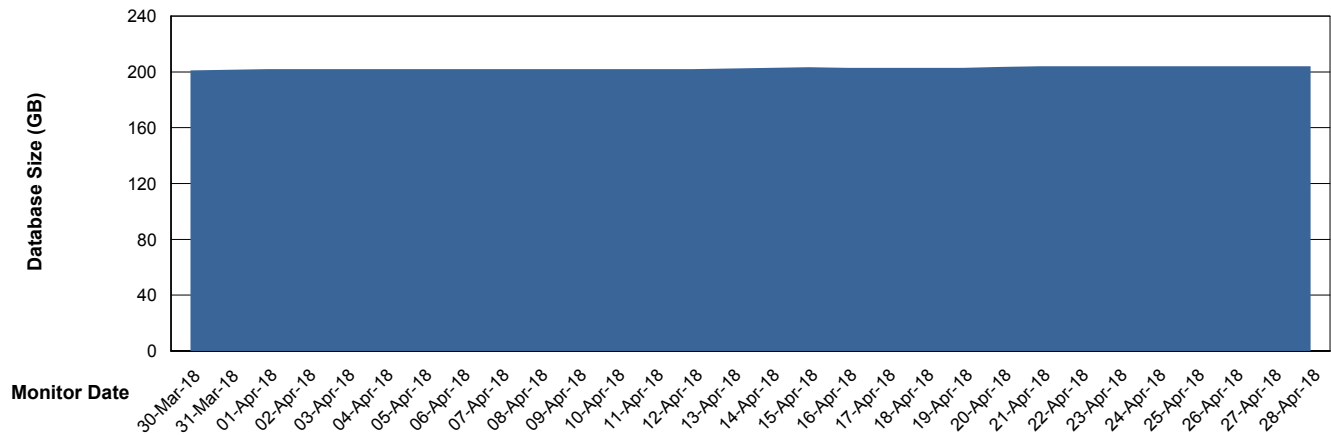

# Weekly SLA Customer Report

Customer VOS\_Production  
Database ID 68

DATABASE SIZE VOSBIDB\_Production

### Database growth over last month

DATABASE SIZE VOSDB\_Production

### Database growth over last month