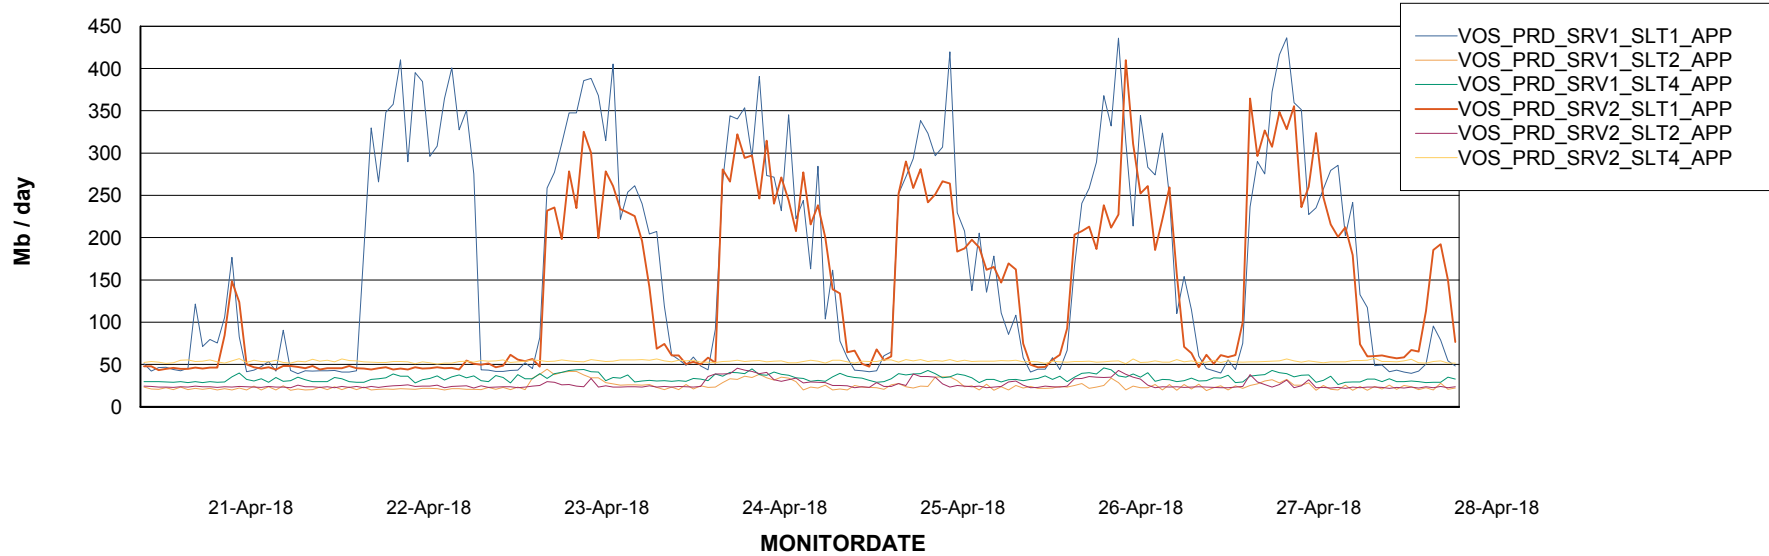

ABSSolute Application Server Services

Avg memory used per ABS Server Service