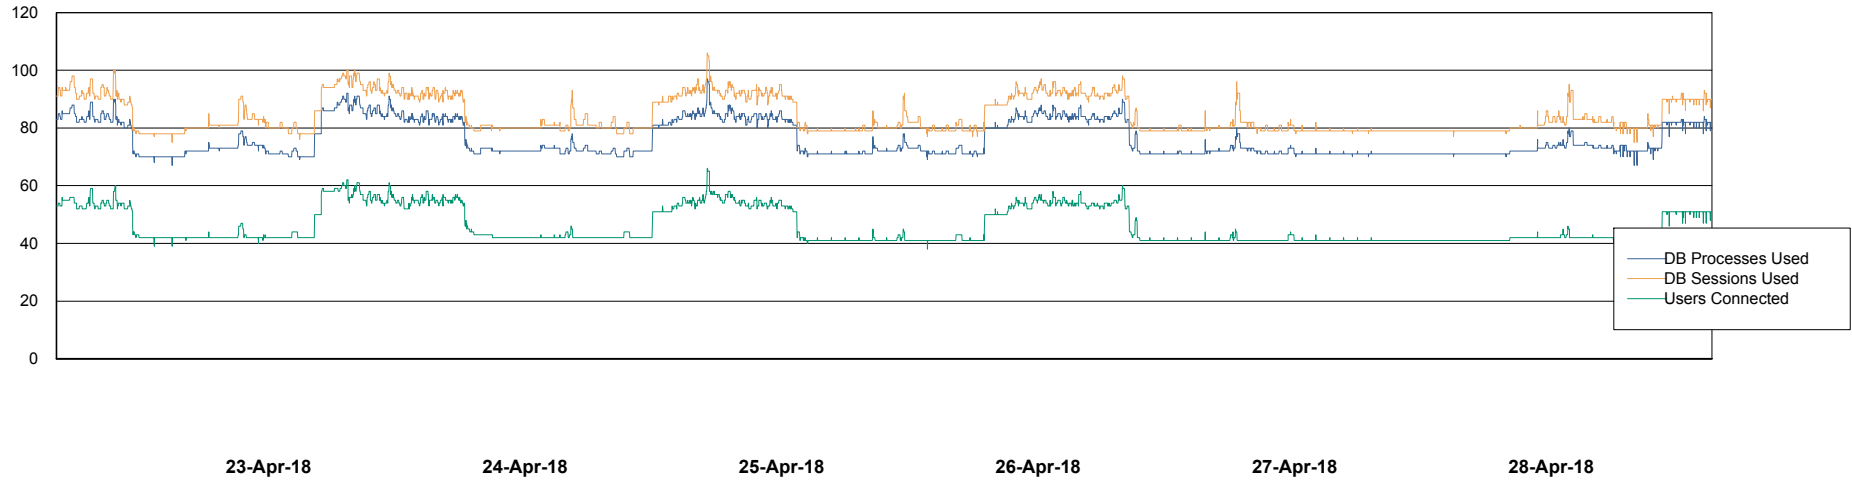

Harddisk Usage VEN_PRD_ORACLE2

	Free disk space on c: (%)	Free disk space on d: (%)	Free disk space on e: (%)
28-Apr-18	20	50	41
27-Apr-18	20	50	42
26-Apr-18	20	50	42
25-Apr-18	20	50	42
24-Apr-18	20	50	42
23-Apr-18	20	50	42
22-Apr-18	20	50	41

Weekly SLA Customer Report

Customer VEN_Production
Database ID 35

Database Performance VENDB_Production

Weekly SLA Customer Report

Customer VEN_Production
Database ID 35

Database Performance VENDB_Standby

Weekly SLA Customer Report