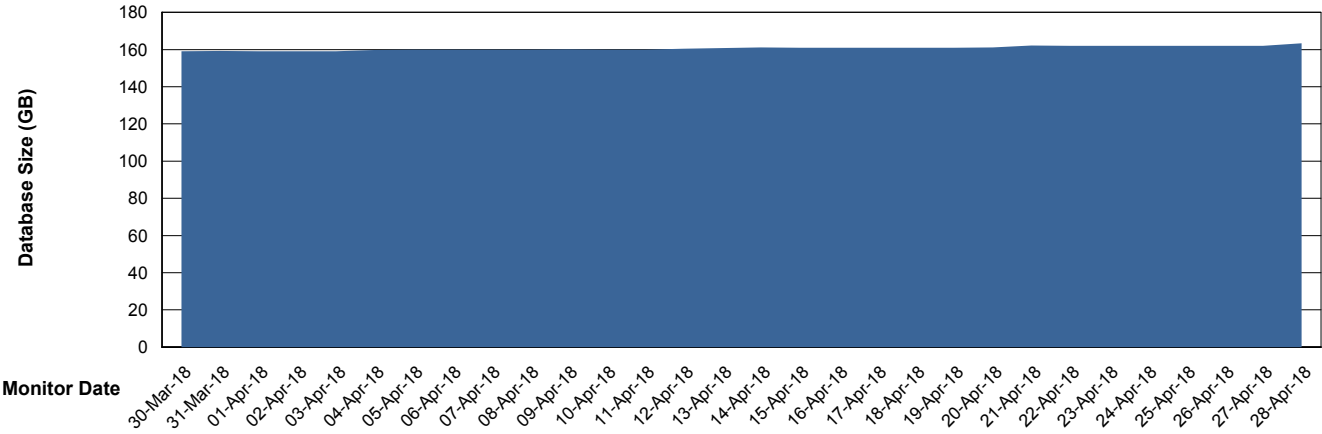

Weekly SLA Customer Report

Customer VEN_Production
Database ID 35

Database Performance VENDB_Production

Weekly SLA Customer Report

Customer VEN_Production
Database ID 35

Database Performance VENDB_Standby

Weekly SLA Customer Report

Customer VEN_Production
 Database ID 35

DATABASE SIZE VENDB_Production

Database growth over last month

Database Tablespace VENDB_Production

Date	Tablespace Name	Filesize (Gb)	Usedsize (Gb)	Percentage free
28-Apr-18	ABSDATA	68	58	15
	INDX	123	104	15
27-Apr-18	ABSDATA	68	57	16
	INDX	123	104	15
26-Apr-18	ABSDATA	68	57	16
	INDX	123	104	15
25-Apr-18	ABSDATA	68	57	16
	INDX	123	104	15
24-Apr-18	ABSDATA	68	57	16
	INDX	123	104	15
23-Apr-18	ABSDATA	68	57	16
	INDX	123	104	15
22-Apr-18	ABSDATA	68	57	16
	INDX	123	104	15