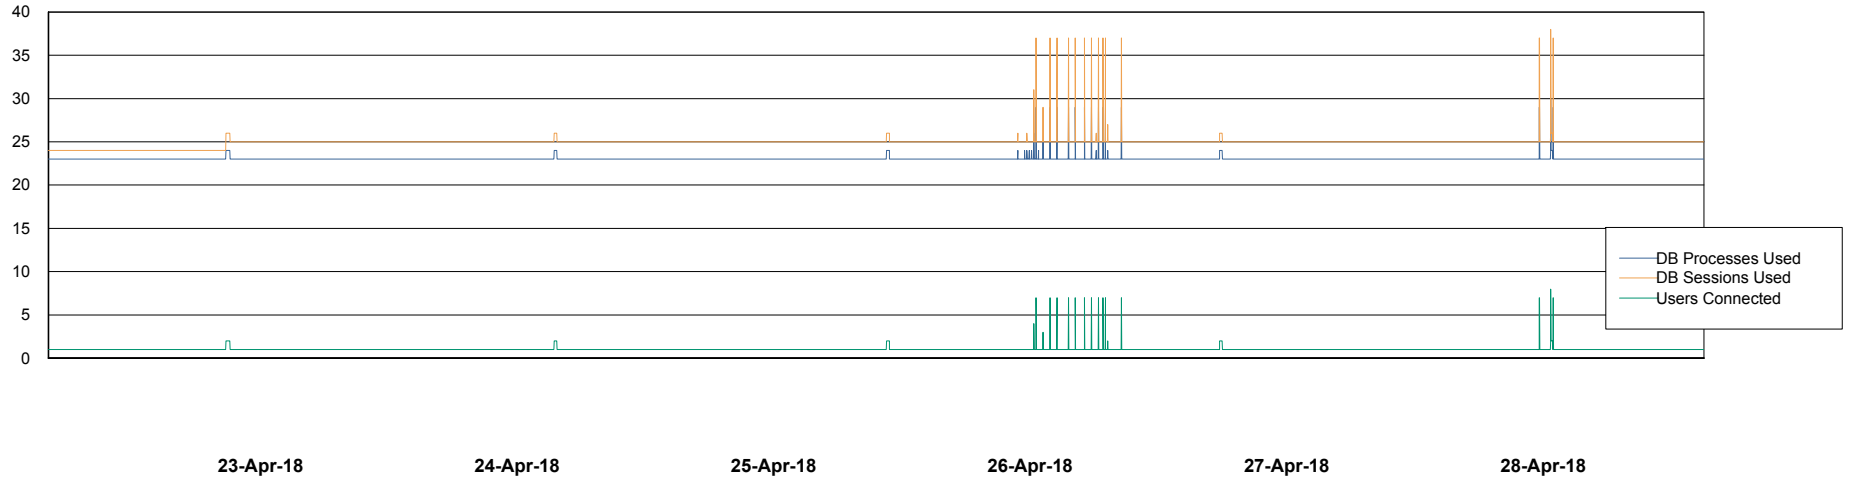

Weekly SLA Customer Report

Customer VEN_Production
Database ID 35

Database Performance VENDB_Production

Weekly SLA Customer Report

Customer VEN_Production
Database ID 35

Database Performance VENDB_Standby

Weekly SLA Customer Report

Customer VEN_Production
 Database ID 35

DATABASE SIZE VENDB_Production

Database growth over last month

Database Tablespace VENDB_Production

Date	Tablespace Name	Filesize (Gb)	Usedsize (Gb)	Percentage free
28-Apr-18	ABSDATA	68	58	15
	INDX	123	104	15
27-Apr-18	ABSDATA	68	57	16
	INDX	123	104	15
26-Apr-18	ABSDATA	68	57	16
	INDX	123	104	15
25-Apr-18	ABSDATA	68	57	16
	INDX	123	104	15
24-Apr-18	ABSDATA	68	57	16
	INDX	123	104	15
23-Apr-18	ABSDATA	68	57	16
	INDX	123	104	15
22-Apr-18	ABSDATA	68	57	16
	INDX	123	104	15